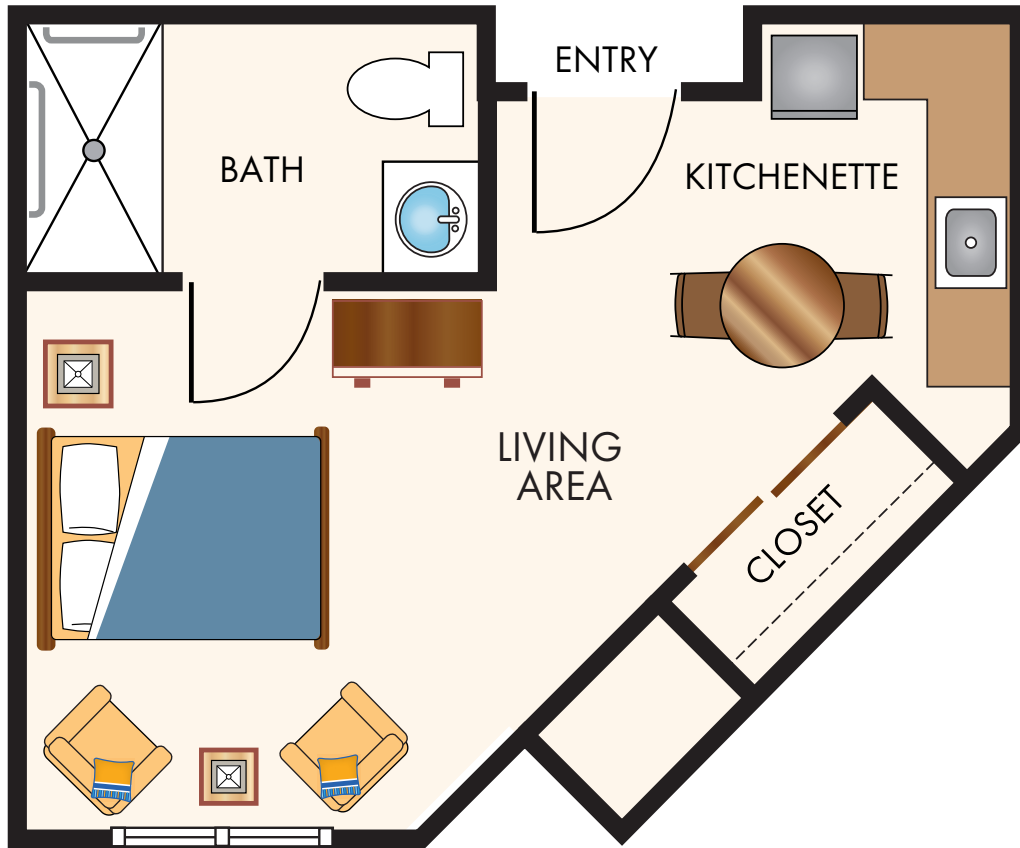

STUDIO

322 Square Feet

Floor plans are not to scale and are shown for comparative purposes only.
Actual apartment floor plans may have minor variations.

STUDIO DX

374 Square Feet

Floor plans are not to scale and are shown for comparative purposes only.
Actual apartment floor plans may have minor variations.

STUDIO DX

337 Square Feet

Floor plans are not to scale and are shown for comparative purposes only.
Actual apartment floor plans may have minor variations.

ONE BEDROOM

428 Square Feet

Floor plans are not to scale and are shown for comparative purposes only.
Actual apartment floor plans may have minor variations.

ONE BEDROOM
428 Square Feet

Floor plans are not to scale and are shown for comparative purposes only.
Actual apartment floor plans may have minor variations.

ONE BEDROOM DELUXE

480 Square Feet

Floor plans are not to scale and are shown for comparative purposes only.
 Actual apartment floor plans may have minor variations.

ONE BEDROOM DELUXE

452 Square Feet

Floor plans are not to scale and are shown for comparative purposes only.
Actual apartment floor plans may have minor variations.