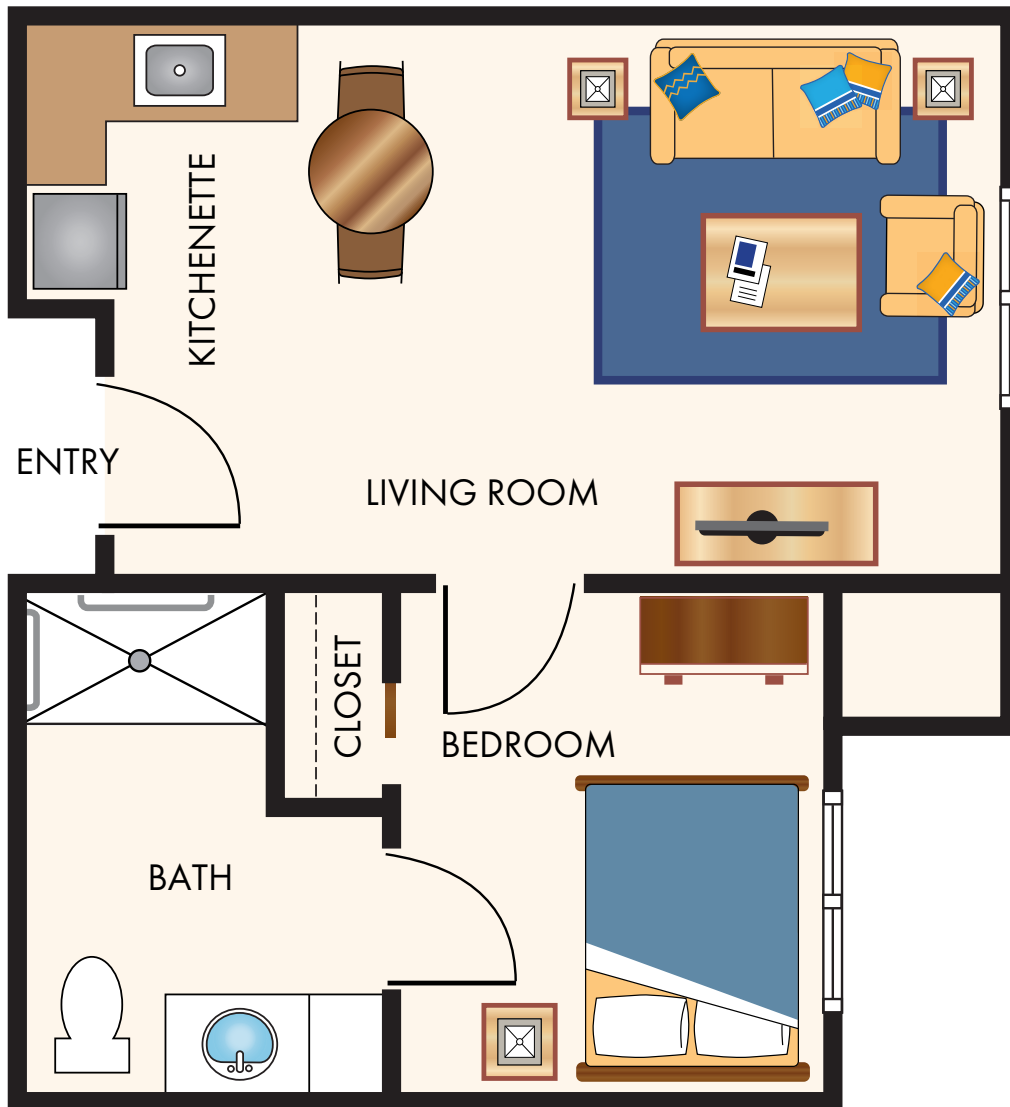

STUDIO

322 Square Feet

Floor plans are not to scale and are shown for comparative purposes only.
Actual apartment floor plans may have minor variations.

STUDIO DX

374 Square Feet

Floor plans are not to scale and are shown for comparative purposes only.
Actual apartment floor plans may have minor variations.

STUDIO DX

337 Square Feet

Floor plans are not to scale and are shown for comparative purposes only.
Actual apartment floor plans may have minor variations.

ONE BEDROOM

428 Square Feet

Floor plans are not to scale and are shown for comparative purposes only.
Actual apartment floor plans may have minor variations.

ONE BEDROOM
428 Square Feet

Floor plans are not to scale and are shown for comparative purposes only.
Actual apartment floor plans may have minor variations.

ONE BEDROOM DELUXE

480 Square Feet

Floor plans are not to scale and are shown for comparative purposes only.
 Actual apartment floor plans may have minor variations.

ONE BEDROOM DELUXE

452 Square Feet

Floor plans are not to scale and are shown for comparative purposes only.
Actual apartment floor plans may have minor variations.