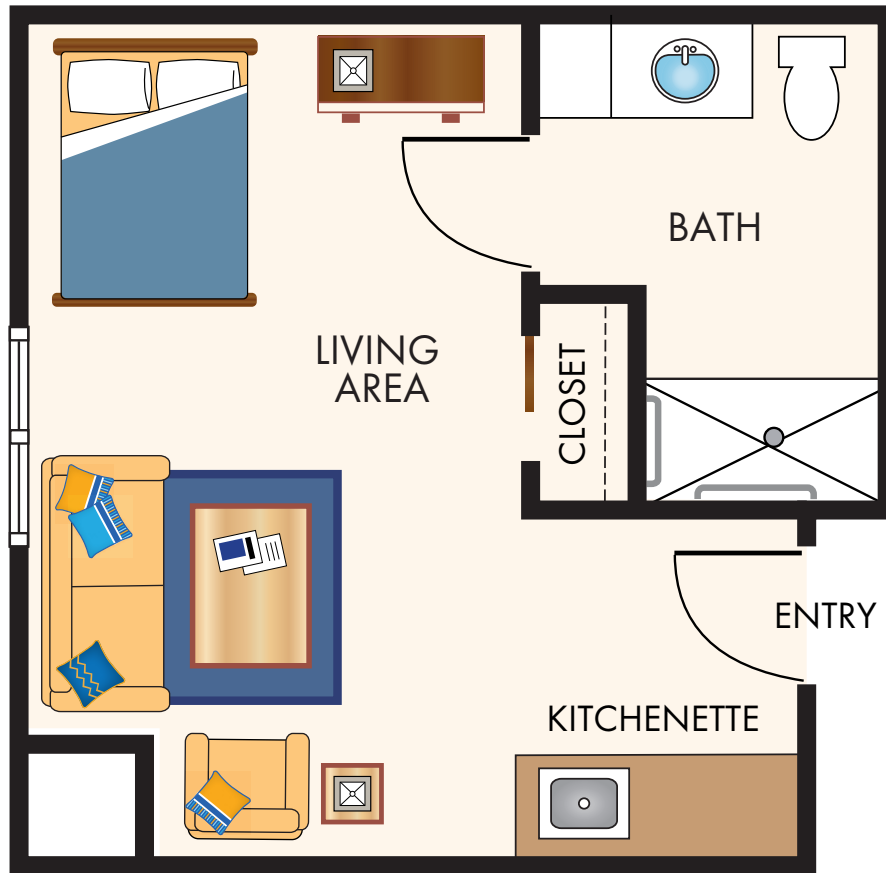

STUDIO

322 Square Feet

Floor plans are not to scale and are shown for comparative purposes only.
Actual apartment floor plans may have minor variations.

STUDIO DX

374 Square Feet

Floor plans are not to scale and are shown for comparative purposes only.
Actual apartment floor plans may have minor variations.

STUDIO DX

337 Square Feet

Floor plans are not to scale and are shown for comparative purposes only.
Actual apartment floor plans may have minor variations.

ONE BEDROOM

428 Square Feet

Floor plans are not to scale and are shown for comparative purposes only.
Actual apartment floor plans may have minor variations.

ONE BEDROOM
428 Square Feet

Floor plans are not to scale and are shown for comparative purposes only.
Actual apartment floor plans may have minor variations.

ONE BEDROOM DELUXE

480 Square Feet

Floor plans are not to scale and are shown for comparative purposes only.
 Actual apartment floor plans may have minor variations.