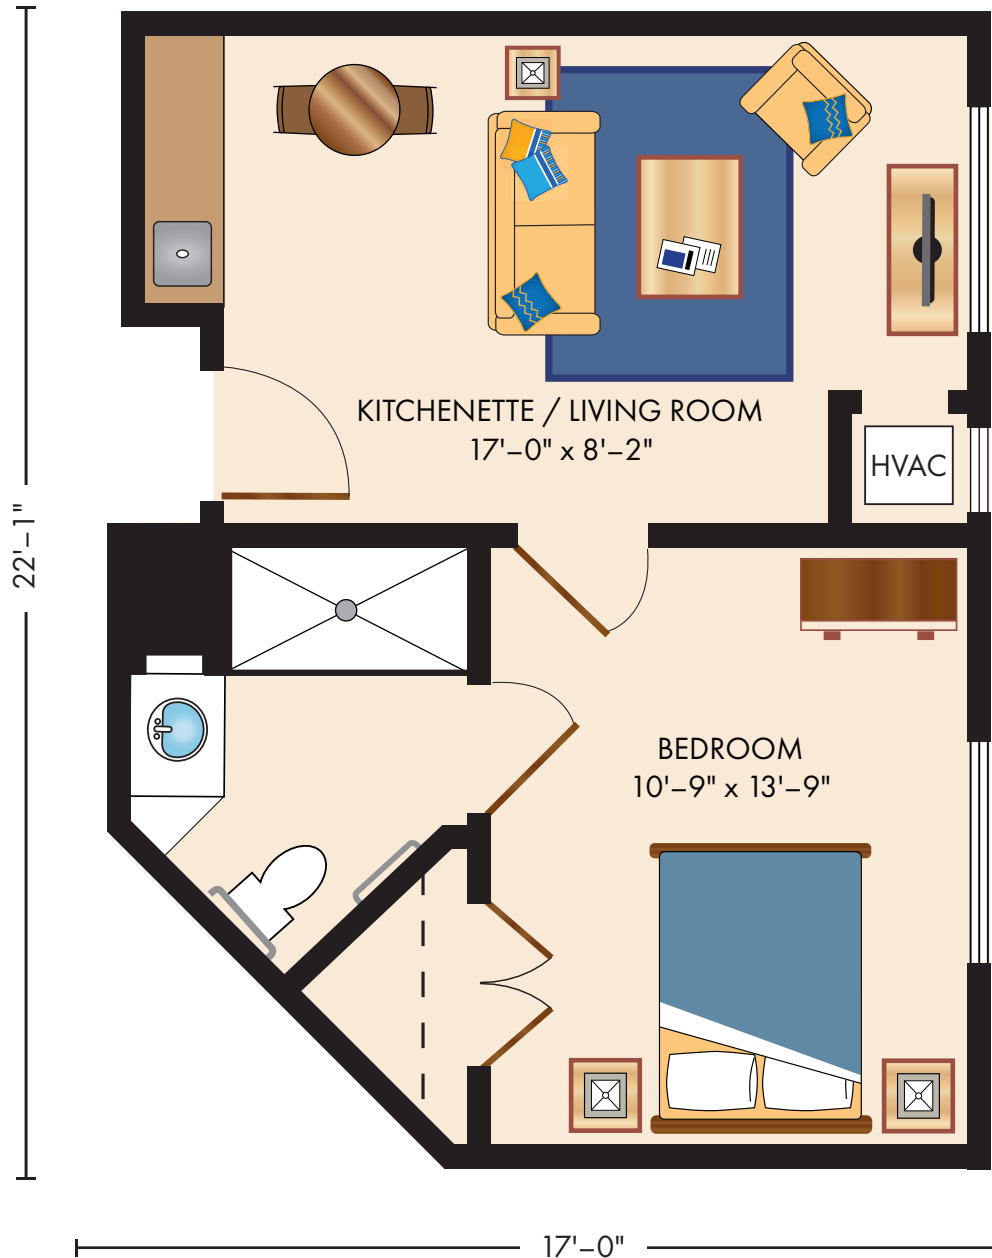

STUDIO

322 Square Feet

Floor plans are not to scale and are shown for comparative purposes only.
Actual apartment floor plans may have minor variations.

STUDIO DX

374 Square Feet

Floor plans are not to scale and are shown for comparative purposes only.
Actual apartment floor plans may have minor variations.

STUDIO DX

337 Square Feet

Floor plans are not to scale and are shown for comparative purposes only.
Actual apartment floor plans may have minor variations.

ONE BEDROOM

428 Square Feet

Floor plans are not to scale and are shown for comparative purposes only.
Actual apartment floor plans may have minor variations.

ONE BEDROOM
428 Square Feet

Floor plans are not to scale and are shown for comparative purposes only.
Actual apartment floor plans may have minor variations.

ONE BEDROOM DELUXE

480 Square Feet

Floor plans are not to scale and are shown for comparative purposes only.
 Actual apartment floor plans may have minor variations.

ONE BEDROOM DELUXE

452 Square Feet

Floor plans are not to scale and are shown for comparative purposes only.
Actual apartment floor plans may have minor variations.