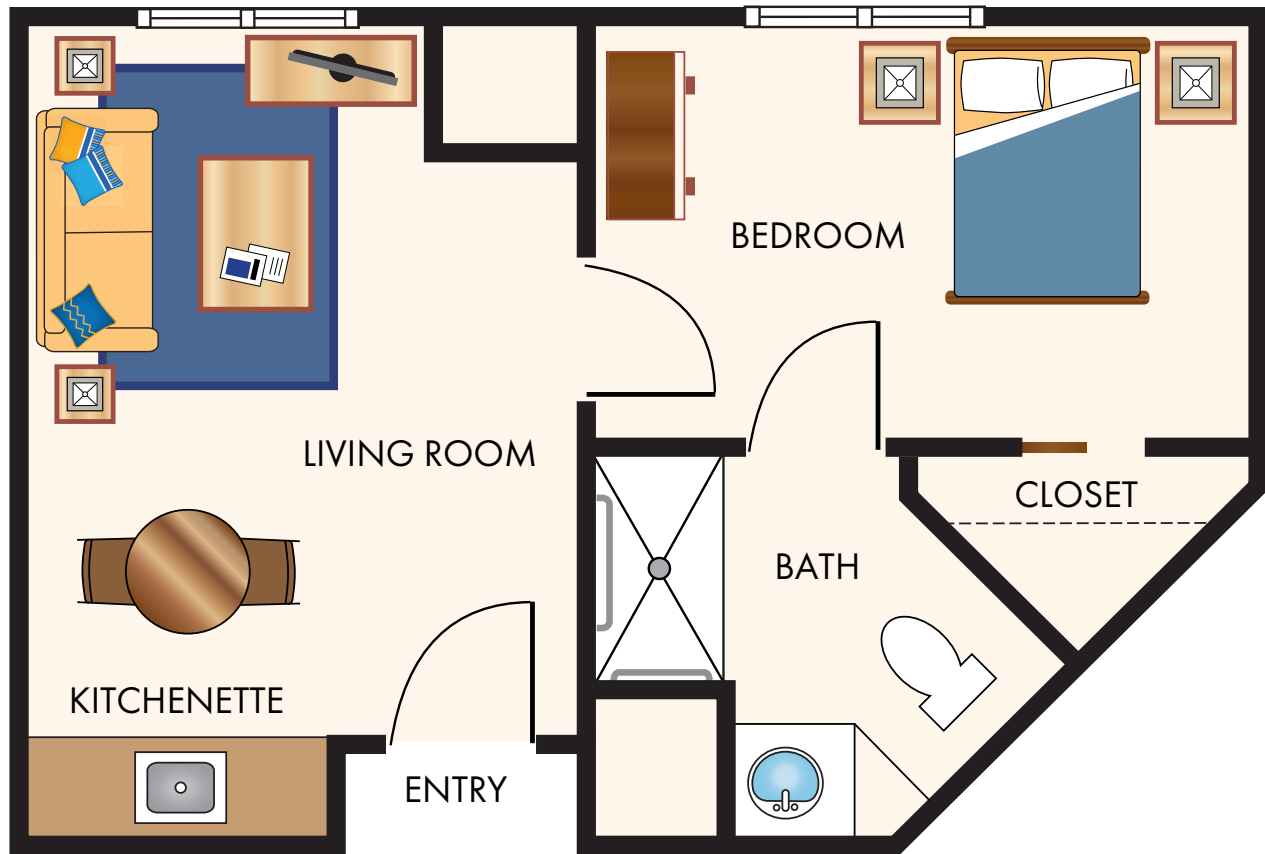

STUDIO

322 Square Feet

Floor plans are not to scale and are shown for comparative purposes only.
Actual apartment floor plans may have minor variations.

STUDIO DX

374 Square Feet

Floor plans are not to scale and are shown for comparative purposes only.
Actual apartment floor plans may have minor variations.

STUDIO DX

337 Square Feet

Floor plans are not to scale and are shown for comparative purposes only.
Actual apartment floor plans may have minor variations.

ONE BEDROOM

428 Square Feet

Floor plans are not to scale and are shown for comparative purposes only.
Actual apartment floor plans may have minor variations.

ONE BEDROOM
428 Square Feet

Floor plans are not to scale and are shown for comparative purposes only.
Actual apartment floor plans may have minor variations.

ONE BEDROOM DELUXE

480 Square Feet

Floor plans are not to scale and are shown for comparative purposes only.
 Actual apartment floor plans may have minor variations.

ONE BEDROOM DELUXE

452 Square Feet

Floor plans are not to scale and are shown for comparative purposes only.
Actual apartment floor plans may have minor variations.