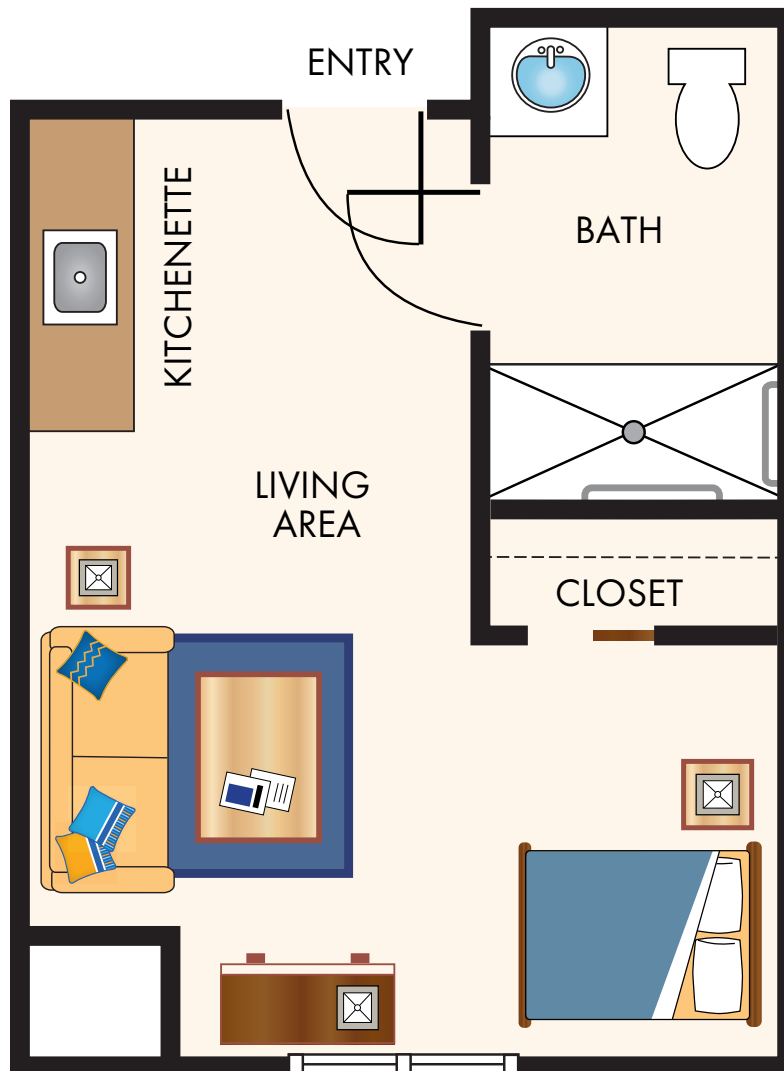

STUDIO

322 Square Feet

Floor plans are not to scale and are shown for comparative purposes only.
Actual apartment floor plans may have minor variations.

STUDIO DX

374 Square Feet

Floor plans are not to scale and are shown for comparative purposes only.
Actual apartment floor plans may have minor variations.

STUDIO DX

337 Square Feet

Floor plans are not to scale and are shown for comparative purposes only.
Actual apartment floor plans may have minor variations.

ONE BEDROOM

428 Square Feet

Floor plans are not to scale and are shown for comparative purposes only.
Actual apartment floor plans may have minor variations.

ONE BEDROOM
428 Square Feet

Floor plans are not to scale and are shown for comparative purposes only.
Actual apartment floor plans may have minor variations.

ONE BEDROOM DELUXE

480 Square Feet

Floor plans are not to scale and are shown for comparative purposes only.
 Actual apartment floor plans may have minor variations.

ONE BEDROOM DELUXE

452 Square Feet

Floor plans are not to scale and are shown for comparative purposes only.
Actual apartment floor plans may have minor variations.