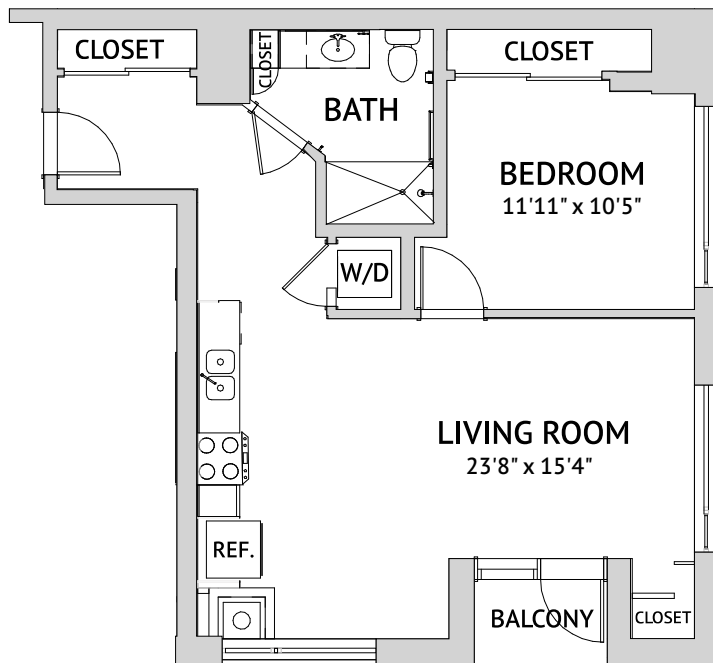

**Lents: One Bedroom**

810 Square Feet

**Independent Living**

1540 NW 13th Avenue, Portland, OR 97209 | 503-303-1220 | [watermarkthepearl.com](http://watermarkthepearl.com)

*Floor plans are not to scale and are shown for comparative purposes only. Actual apartment floor plans may have minor variations.*