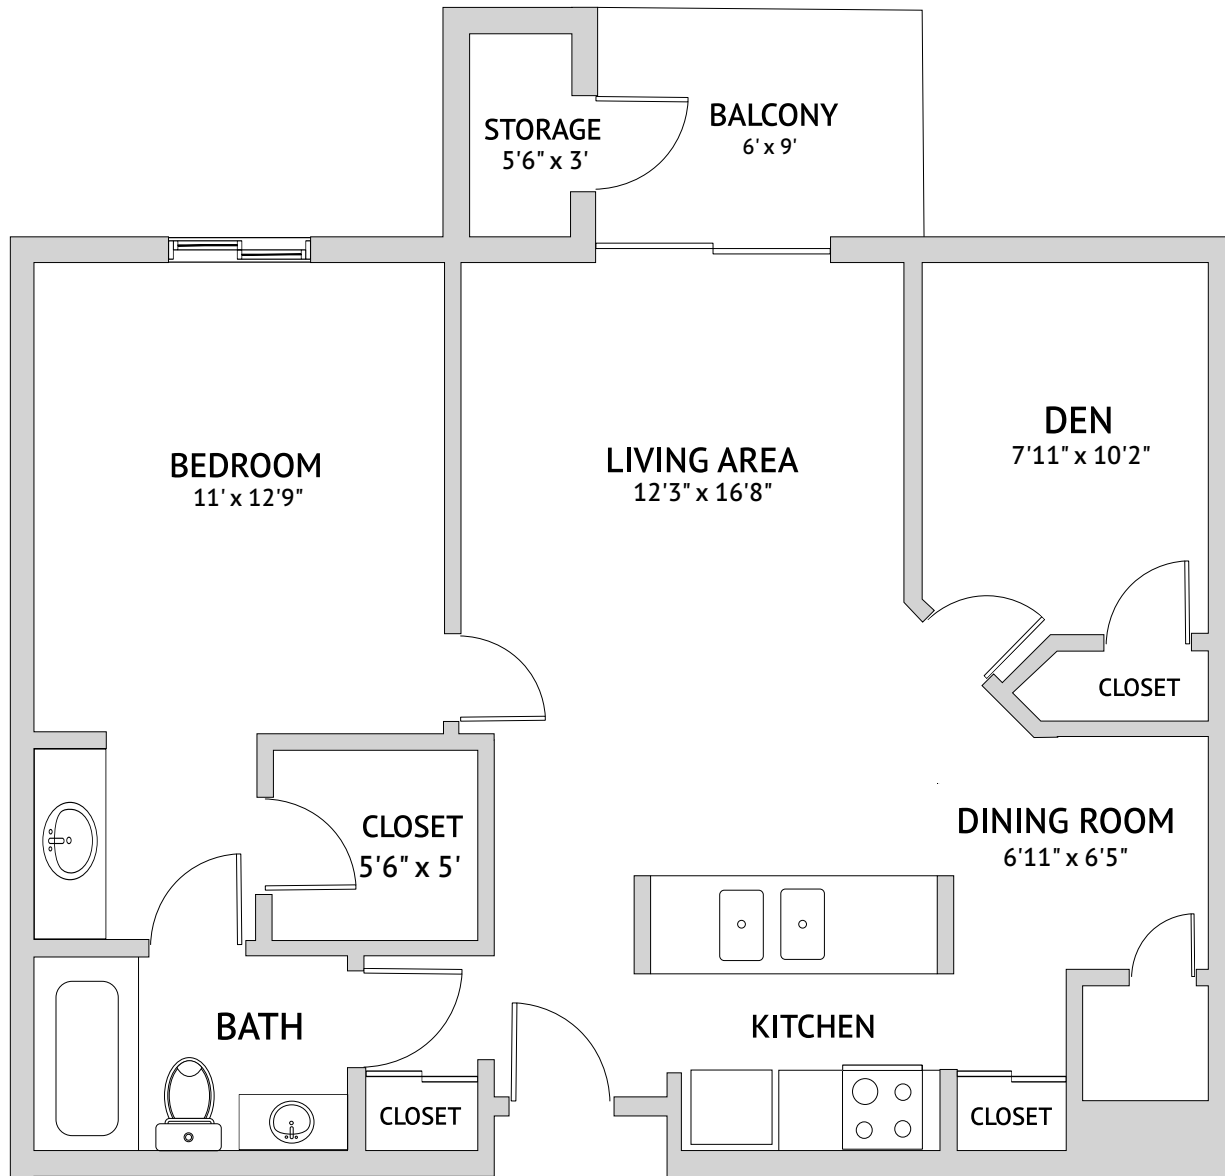

*Floor plans are not to scale and are shown for comparative purposes only. Actual apartment floor plans may have minor variations.*

**Springfield: One Bedroom**  
596 Square Feet

**Independent Living**

2100 South Swope Drive, Independence, MO 64057 | 816-257-5100 | [greenbriar.watermarkcommunities.com](http://greenbriar.watermarkcommunities.com)

*Floor plans are not to scale and are shown for comparative purposes only. Actual apartment floor plans may have minor variations.*

**Independence: One Bedroom**

618 Square Feet

**Independent Living**

2100 South Swope Drive, Independence, MO 64057 | 816-257-5100 | [greenbriar.watermarkcommunities.com](http://greenbriar.watermarkcommunities.com)

*Floor plans are not to scale and are shown for comparative purposes only. Actual apartment floor plans may have minor variations.*

**St. Louis: One Bedroom**

792 Square Feet

**Independent Living**

2100 South Swope Drive, Independence, MO 64057 | 816-257-5100 | [greenbriar.watermarkcommunities.com](http://greenbriar.watermarkcommunities.com)

*Floor plans are not to scale and are shown for comparative purposes only. Actual apartment floor plans may have minor variations.*