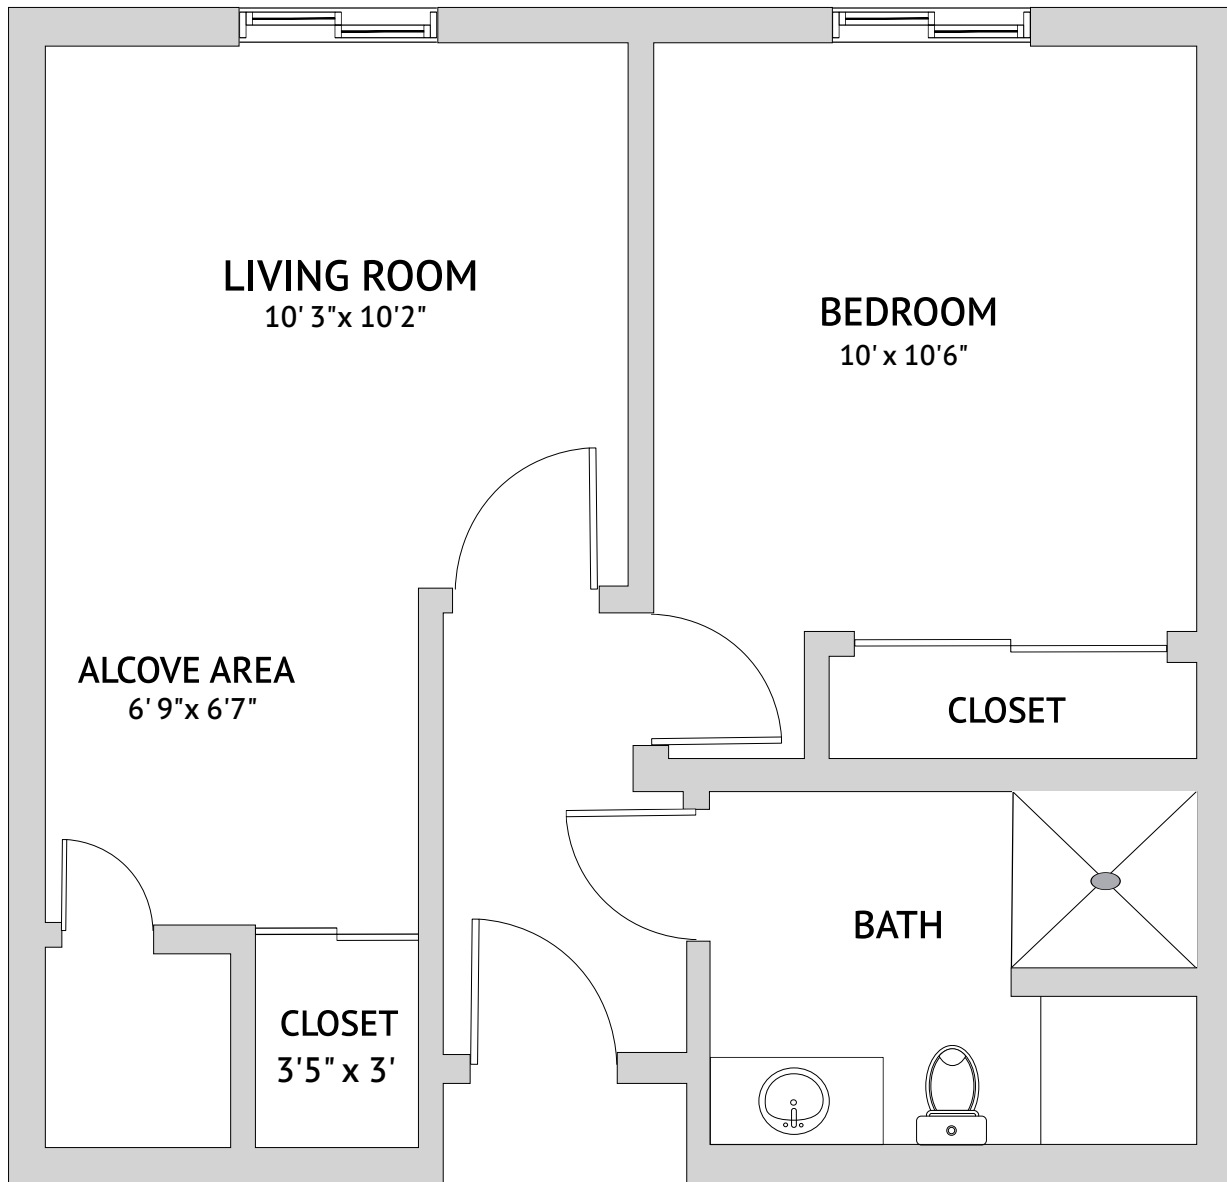

**Florissant: One Bedroom**

413 Square Feet

**Independent Living**

2100 South Swope Drive, Independence, MO 64057 | 816-257-5100 | [greenbriar.watermarkcommunities.com](http://greenbriar.watermarkcommunities.com)

*Floor plans are not to scale and are shown for comparative purposes only. Actual apartment floor plans may have minor variations.*

**Columbia: One Bedroom**

413 Square Feet

**Independent Living**

2100 South Swope Drive, Independence, MO 64057 | 816-257-5100 | [greenbriar.watermarkcommunities.com](http://greenbriar.watermarkcommunities.com)

*Floor plans are not to scale and are shown for comparative purposes only. Actual apartment floor plans may have minor variations.*

**St. Joseph: One Bedroom**

561 Square Feet

**Independent Living**

2100 South Swope Drive, Independence, MO 64057 | 816-257-5100 | [greenbriar.watermarkcommunities.com](http://greenbriar.watermarkcommunities.com)

*Floor plans are not to scale and are shown for comparative purposes only. Actual apartment floor plans may have minor variations.*

**St. Charles: One Bedroom**

570 Square Feet

**Independent Living**

2100 South Swope Drive, Independence, MO 64057 | 816-257-5100 | [greenbriar.watermarkcommunities.com](http://greenbriar.watermarkcommunities.com)