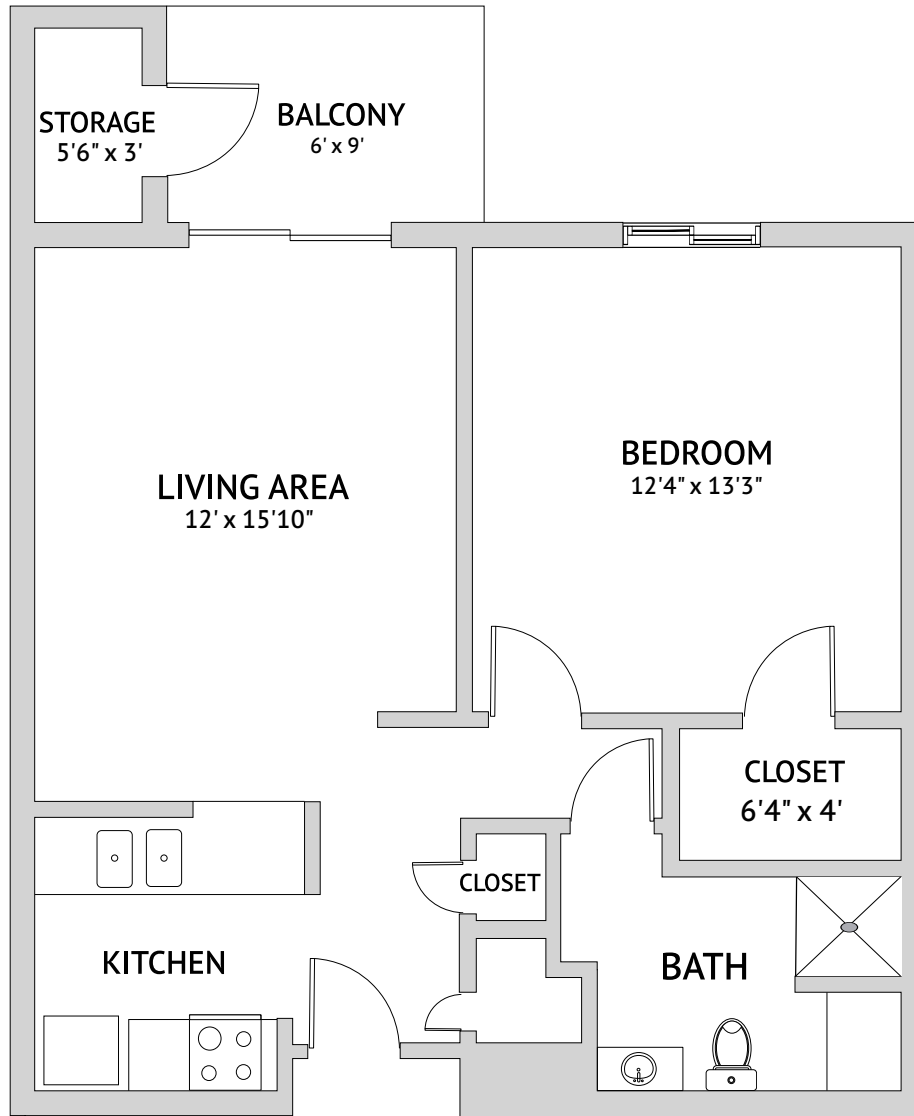

*Floor plans are not to scale and are shown for comparative purposes only. Actual apartment floor plans may have minor variations.*

**Liberty: One Bedroom**

594 Square Feet

**Independent Living**

2100 South Swope Drive, Independence, MO 64057 | 816-257-5100 | [greenbriar.watermarkcommunities.com](http://greenbriar.watermarkcommunities.com)

*Floor plans are not to scale and are shown for comparative purposes only. Actual apartment floor plans may have minor variations.*

**Springfield: One Bedroom**  
596 Square Feet

**Independent Living**

2100 South Swope Drive, Independence, MO 64057 | 816-257-5100 | [greenbriar.watermarkcommunities.com](http://greenbriar.watermarkcommunities.com)

*Floor plans are not to scale and are shown for comparative purposes only. Actual apartment floor plans may have minor variations.*

**Independence: One Bedroom**

618 Square Feet

**Independent Living**

2100 South Swope Drive, Independence, MO 64057 | 816-257-5100 | [greenbriar.watermarkcommunities.com](http://greenbriar.watermarkcommunities.com)

*Floor plans are not to scale and are shown for comparative purposes only. Actual apartment floor plans may have minor variations.*

**St. Louis: One Bedroom**

792 Square Feet

**Independent Living**

2100 South Swope Drive, Independence, MO 64057 | 816-257-5100 | [greenbriar.watermarkcommunities.com](http://greenbriar.watermarkcommunities.com)