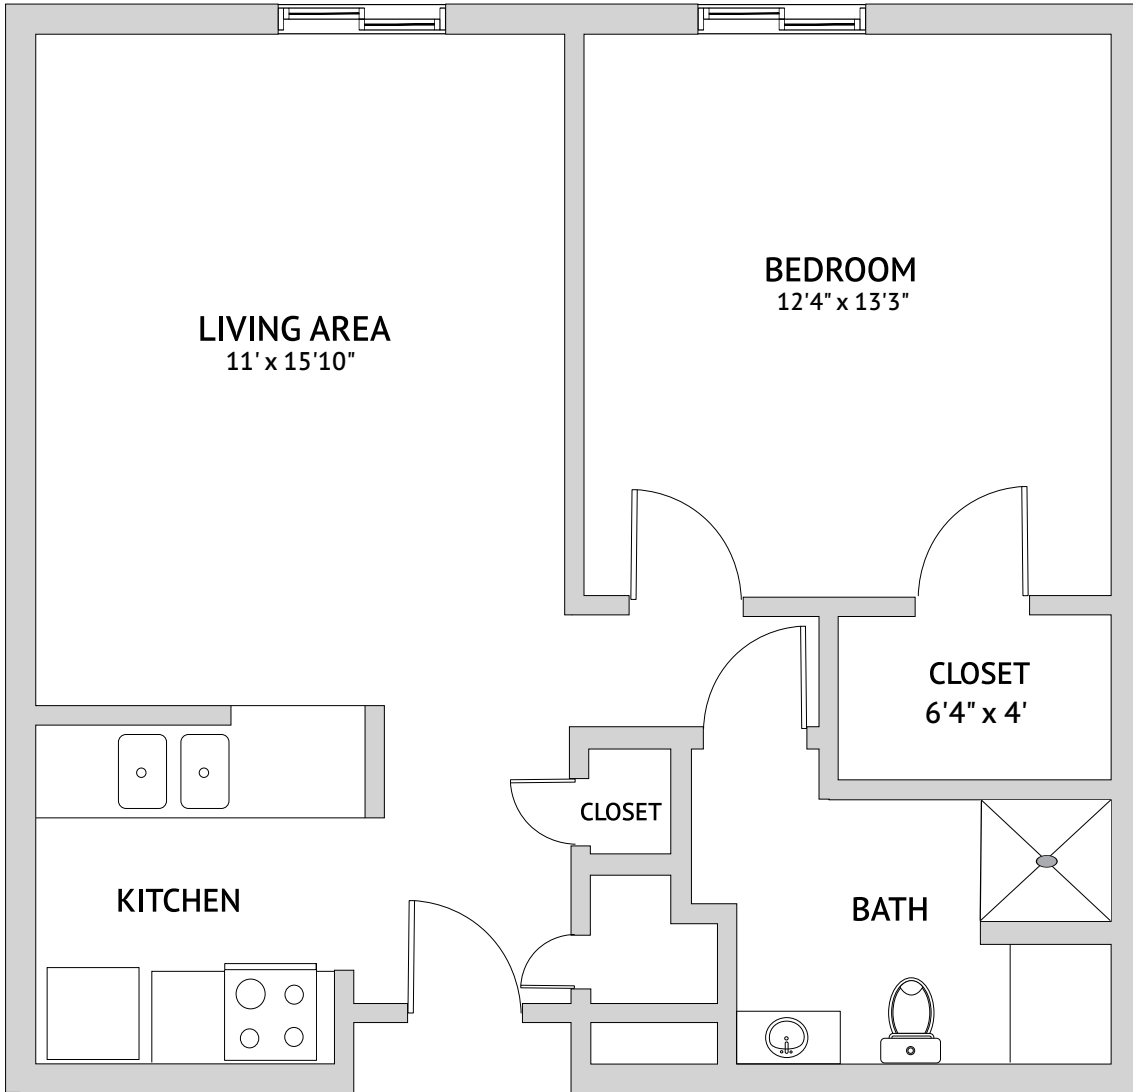

*Floor plans are not to scale and are shown for comparative purposes only. Actual apartment floor plans may have minor variations.*

**St. Charles: One Bedroom**

570 Square Feet

**Independent Living**

2100 South Swope Drive, Independence, MO 64057 | 816-257-5100 | [greenbriar.watermarkcommunities.com](http://greenbriar.watermarkcommunities.com)

*Floor plans are not to scale and are shown for comparative purposes only. Actual apartment floor plans may have minor variations.*

**Liberty: One Bedroom**

594 Square Feet

**Independent Living**

2100 South Swope Drive, Independence, MO 64057 | 816-257-5100 | [greenbriar.watermarkcommunities.com](http://greenbriar.watermarkcommunities.com)

*Floor plans are not to scale and are shown for comparative purposes only. Actual apartment floor plans may have minor variations.*

**Springfield: One Bedroom**  
596 Square Feet

**Independent Living**

2100 South Swope Drive, Independence, MO 64057 | 816-257-5100 | [greenbriar.watermarkcommunities.com](http://greenbriar.watermarkcommunities.com)

*Floor plans are not to scale and are shown for comparative purposes only. Actual apartment floor plans may have minor variations.*

**Independence: One Bedroom**

618 Square Feet

**Independent Living**

2100 South Swope Drive, Independence, MO 64057 | 816-257-5100 | [greenbriar.watermarkcommunities.com](http://greenbriar.watermarkcommunities.com)