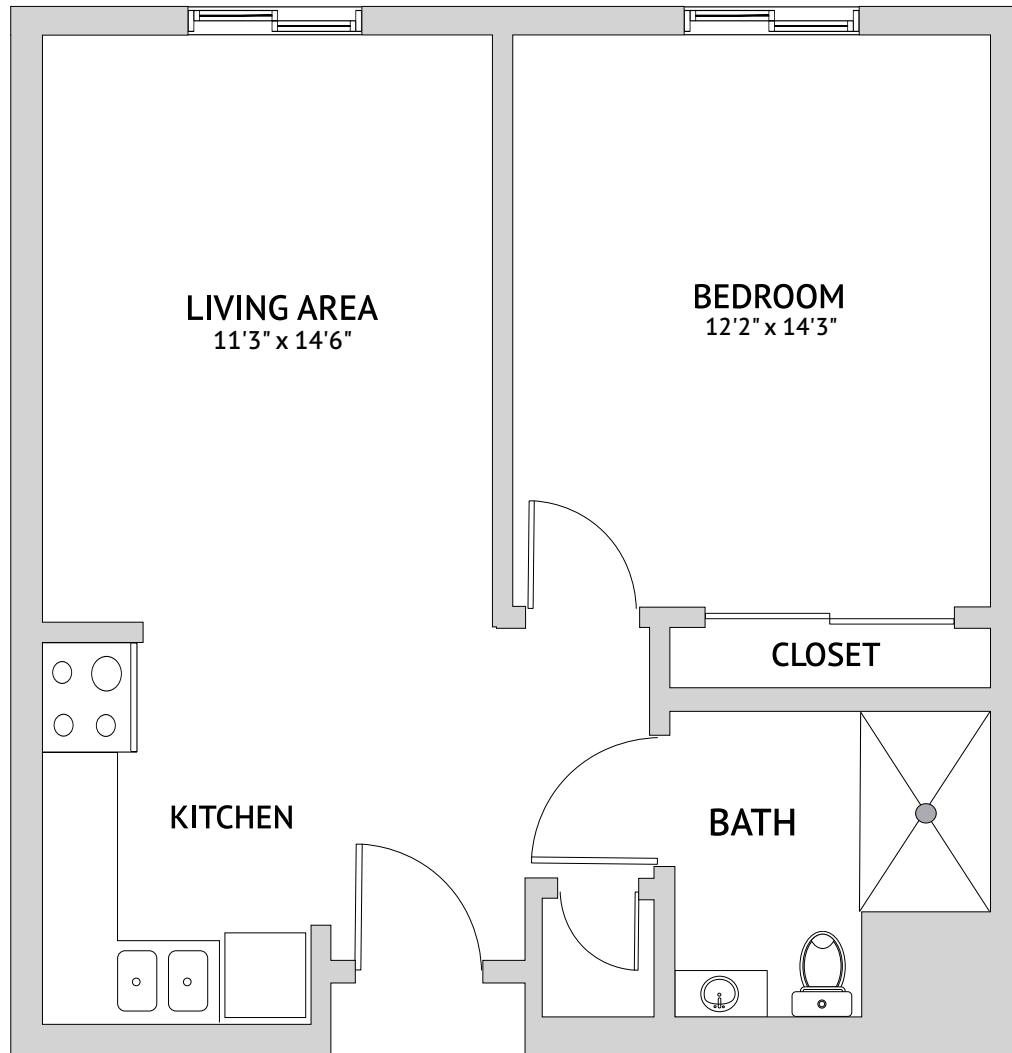

*Floor plans are not to scale and are shown for comparative purposes only. Actual apartment floor plans may have minor variations.*

**St. Joseph: One Bedroom**

561 Square Feet

**Independent Living**

2100 South Swope Drive, Independence, MO 64057 | 816-257-5100 | [greenbriar.watermarkcommunities.com](http://greenbriar.watermarkcommunities.com)

*Floor plans are not to scale and are shown for comparative purposes only. Actual apartment floor plans may have minor variations.*

**St. Charles: One Bedroom**

570 Square Feet

**Independent Living**

2100 South Swope Drive, Independence, MO 64057 | 816-257-5100 | [greenbriar.watermarkcommunities.com](http://greenbriar.watermarkcommunities.com)

*Floor plans are not to scale and are shown for comparative purposes only. Actual apartment floor plans may have minor variations.*

**Liberty: One Bedroom**

594 Square Feet

**Independent Living**

2100 South Swope Drive, Independence, MO 64057 | 816-257-5100 | [greenbriar.watermarkcommunities.com](http://greenbriar.watermarkcommunities.com)

*Floor plans are not to scale and are shown for comparative purposes only. Actual apartment floor plans may have minor variations.*

**Springfield: One Bedroom**  
596 Square Feet

**Independent Living**

2100 South Swope Drive, Independence, MO 64057 | 816-257-5100 | [greenbriar.watermarkcommunities.com](http://greenbriar.watermarkcommunities.com)