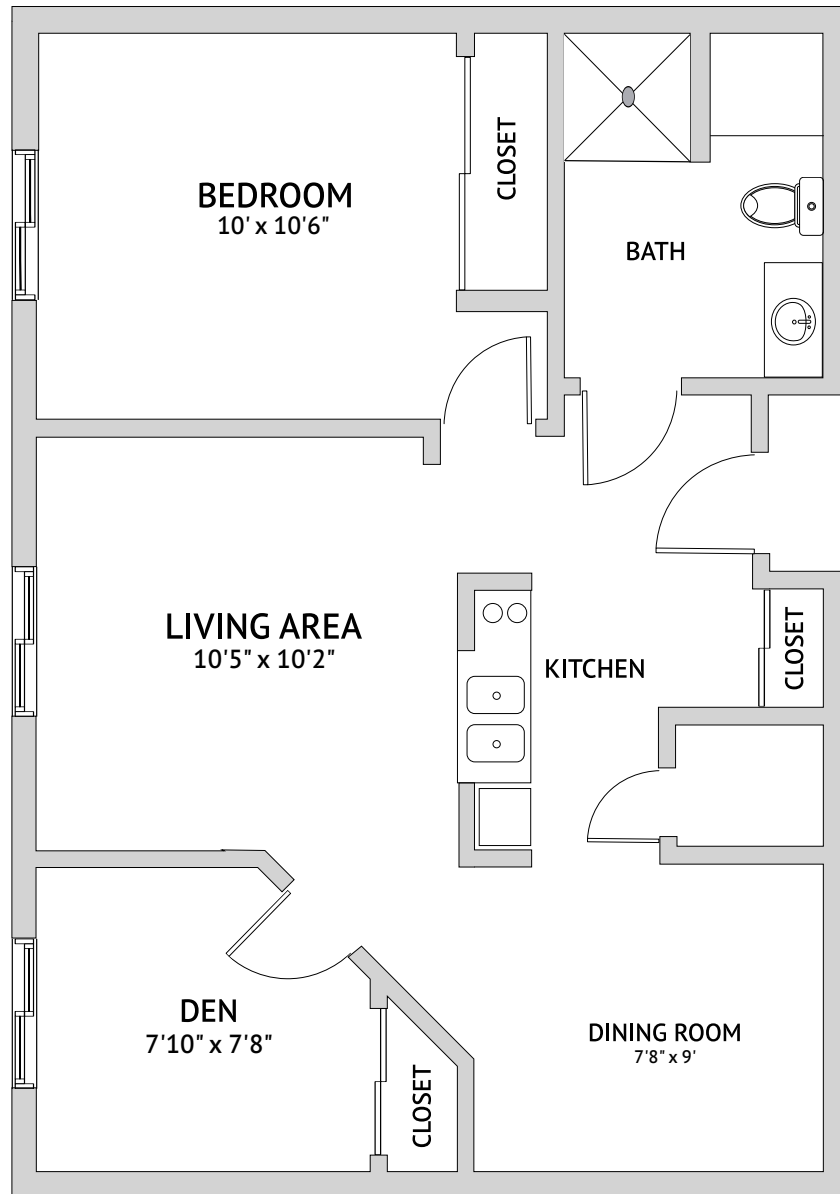

*Floor plans are not to scale and are shown for comparative purposes only. Actual apartment floor plans may have minor variations.*

**Columbia: One Bedroom**

413 Square Feet

**Independent Living**

2100 South Swope Drive, Independence, MO 64057 | 816-257-5100 | [greenbriar.watermarkcommunities.com](http://greenbriar.watermarkcommunities.com)

*Floor plans are not to scale and are shown for comparative purposes only. Actual apartment floor plans may have minor variations.*

**St. Joseph: One Bedroom**

561 Square Feet

**Independent Living**

2100 South Swope Drive, Independence, MO 64057 | 816-257-5100 | [greenbriar.watermarkcommunities.com](http://greenbriar.watermarkcommunities.com)

*Floor plans are not to scale and are shown for comparative purposes only. Actual apartment floor plans may have minor variations.*

**St. Charles: One Bedroom**

570 Square Feet

**Independent Living**

2100 South Swope Drive, Independence, MO 64057 | 816-257-5100 | [greenbriar.watermarkcommunities.com](http://greenbriar.watermarkcommunities.com)

*Floor plans are not to scale and are shown for comparative purposes only. Actual apartment floor plans may have minor variations.*

**Liberty: One Bedroom**

594 Square Feet

**Independent Living**

2100 South Swope Drive, Independence, MO 64057 | 816-257-5100 | [greenbriar.watermarkcommunities.com](http://greenbriar.watermarkcommunities.com)