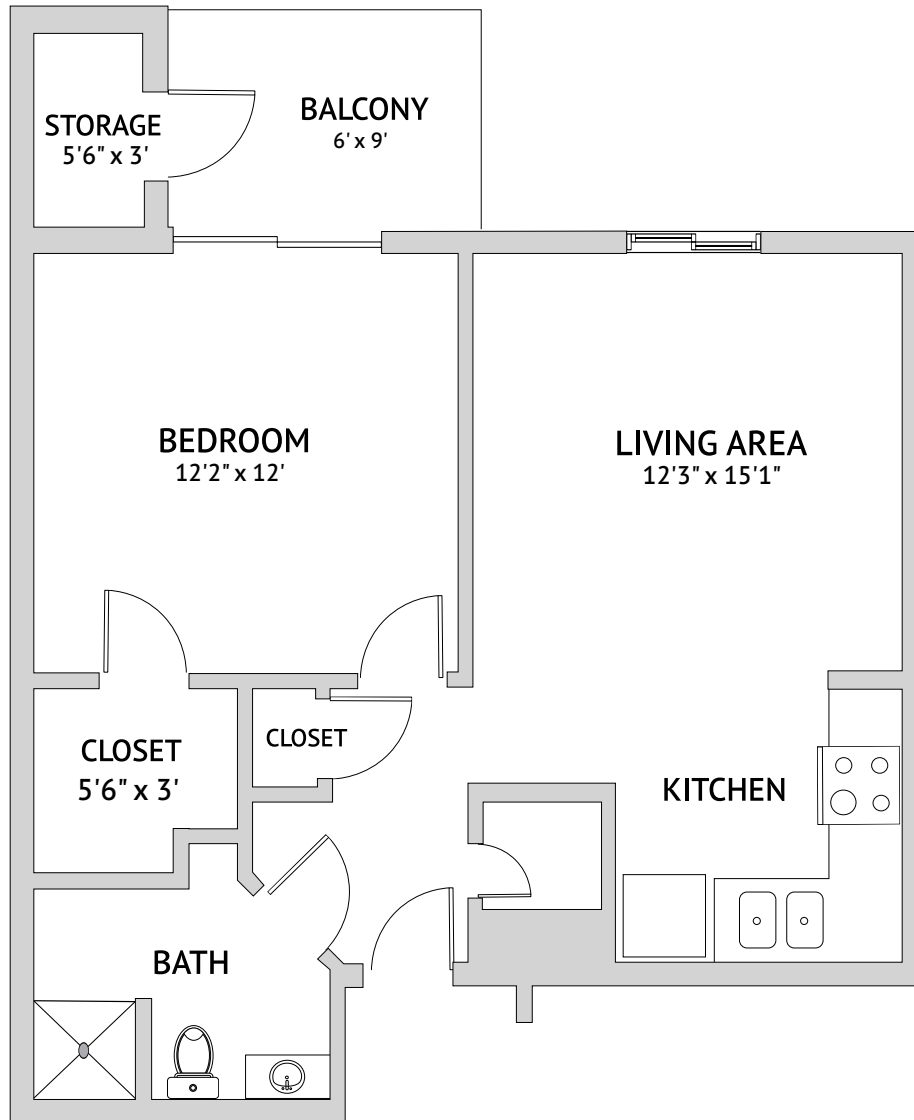

*Floor plans are not to scale and are shown for comparative purposes only. Actual apartment floor plans may have minor variations.*

**Columbia: One Bedroom**

413 Square Feet

**Independent Living**

2100 South Swope Drive, Independence, MO 64057 | 816-257-5100 | [greenbriar.watermarkcommunities.com](http://greenbriar.watermarkcommunities.com)

*Floor plans are not to scale and are shown for comparative purposes only. Actual apartment floor plans may have minor variations.*

**St. Joseph: One Bedroom**

561 Square Feet

**Independent Living**

2100 South Swope Drive, Independence, MO 64057 | 816-257-5100 | [greenbriar.watermarkcommunities.com](http://greenbriar.watermarkcommunities.com)

*Floor plans are not to scale and are shown for comparative purposes only. Actual apartment floor plans may have minor variations.*

**St. Charles: One Bedroom**

570 Square Feet

**Independent Living**

2100 South Swope Drive, Independence, MO 64057 | 816-257-5100 | [greenbriar.watermarkcommunities.com](http://greenbriar.watermarkcommunities.com)

*Floor plans are not to scale and are shown for comparative purposes only. Actual apartment floor plans may have minor variations.*

**Liberty: One Bedroom**

594 Square Feet

**Independent Living**

2100 South Swope Drive, Independence, MO 64057 | 816-257-5100 | [greenbriar.watermarkcommunities.com](http://greenbriar.watermarkcommunities.com)