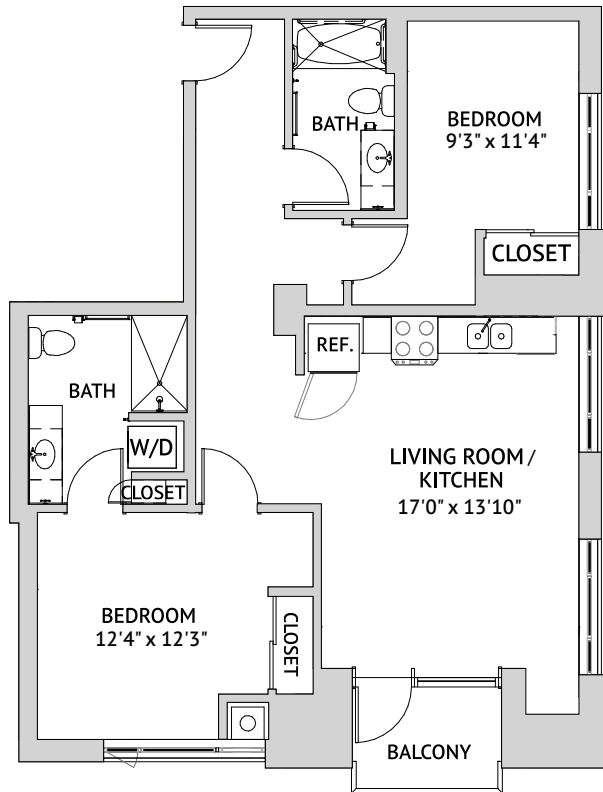

## Sellwood: Two Bedroom

1,093 Square Feet

## Independent Living

1540 NW 13th Avenue, Portland, OR 97209 | 503-303-1220 | [watermarkthepearl.com](http://watermarkthepearl.com)

*Floor plans are not to scale and are shown for comparative purposes only. Actual apartment floor plans may have minor variations.*