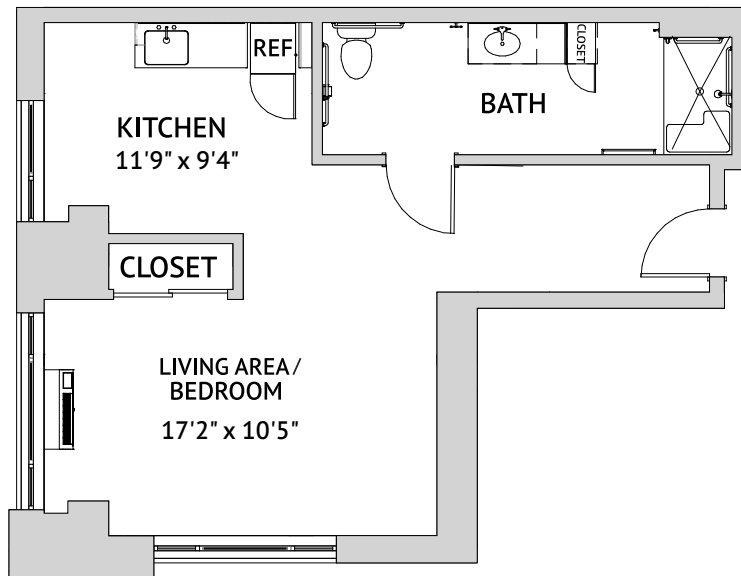

Steele: Studio

592-718 Square Feet

Assisted Living

1540 NW 13th Avenue, Portland, OR 97209 | 503-303-1220 | watermarkthepearl.com

Floor plans are not to scale and are shown for comparative purposes only. Actual apartment floor plans may have minor variations.