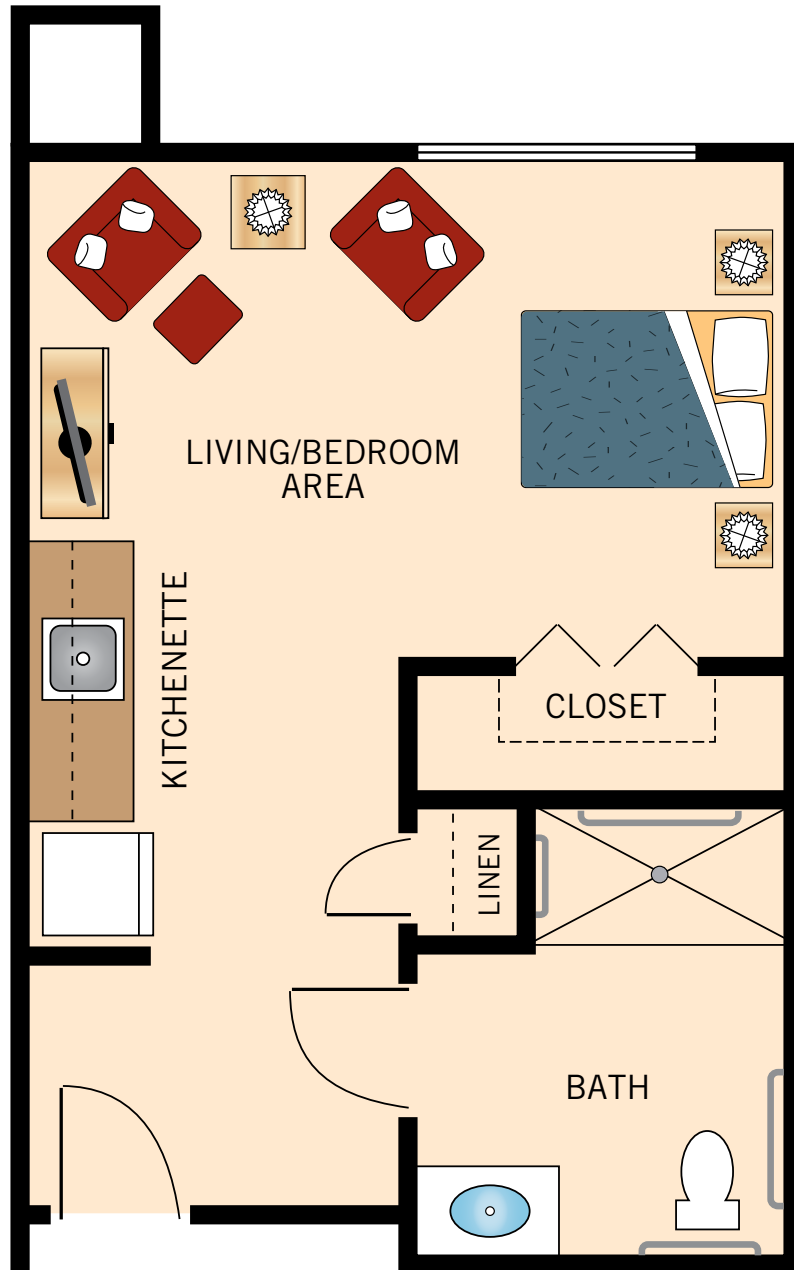

STUDIO
TUMAMOC
376-451 Square Feet

Floor plans are not to scale and are shown for comparative purposes only.
Actual apartment floor plans may have minor variations.

STUDIO
AVRA
549 Square Feet

Floor plans are not to scale and are shown for comparative purposes only.
Actual apartment floor plans may have minor variations.

ONE BEDROOM
MARANA SKY
583-626 Square Feet

Floor plans are not to scale and are shown for comparative purposes only.
Actual apartment floor plans may have minor variations.

ONE BEDROOM
WASSON PEAK
695-708 Square Feet

Floor plans are not to scale and are shown for comparative purposes only.
Actual apartment floor plans may have minor variations.

ONE BEDROOM
SWEETWATER
542-569 Square Feet

Floor plans are not to scale and are shown for comparative purposes only.
Actual apartment floor plans may have minor variations.

TWO BEDROOMS
SAGUARO VISTA
796 Square Feet

Floor plans are not to scale and are shown for comparative purposes only.
Actual apartment floor plans may have minor variations.

TWO BEDROOMS
SEVEN FALLS
905 Square Feet