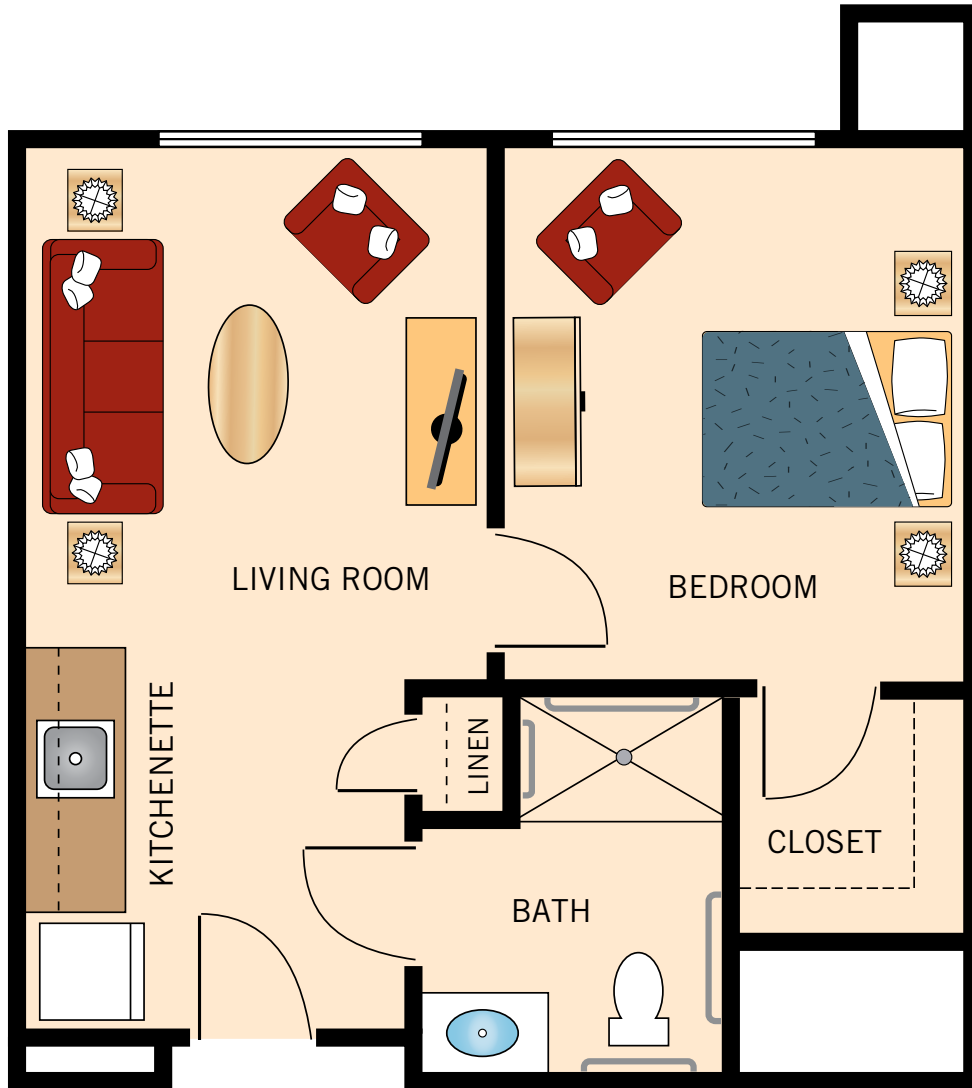

STUDIO
TUMAMOC
376-451 Square Feet

Floor plans are not to scale and are shown for comparative purposes only.
Actual apartment floor plans may have minor variations.

STUDIO
AVRA
549 Square Feet

Floor plans are not to scale and are shown for comparative purposes only.
Actual apartment floor plans may have minor variations.

ONE BEDROOM
MARANA SKY
583-626 Square Feet

Floor plans are not to scale and are shown for comparative purposes only.
Actual apartment floor plans may have minor variations.

ONE BEDROOM
WASSON PEAK
695-708 Square Feet

Floor plans are not to scale and are shown for comparative purposes only.
Actual apartment floor plans may have minor variations.

ONE BEDROOM
SWEETWATER
542-569 Square Feet

Floor plans are not to scale and are shown for comparative purposes only.
Actual apartment floor plans may have minor variations.

TWO BEDROOMS
SAGUARO VISTA
796 Square Feet

Floor plans are not to scale and are shown for comparative purposes only.
Actual apartment floor plans may have minor variations.

TWO BEDROOMS
SEVEN FALLS
905 Square Feet