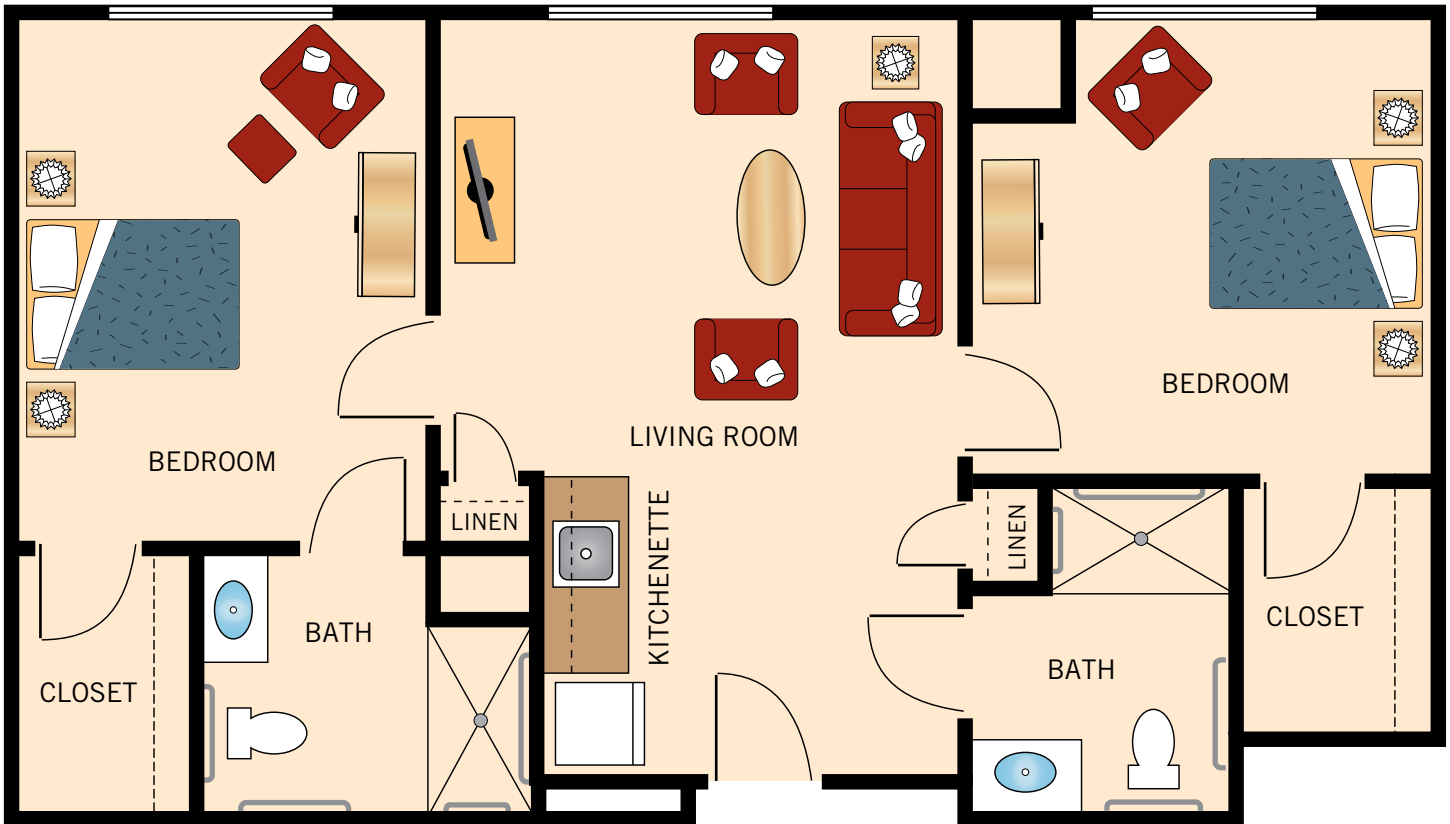

ONE BEDROOM
MARANA SKY
583-626 Square Feet

Floor plans are not to scale and are shown for comparative purposes only.
Actual apartment floor plans may have minor variations.

ONE BEDROOM
WASSON PEAK
695-708 Square Feet

Floor plans are not to scale and are shown for comparative purposes only.
Actual apartment floor plans may have minor variations.

ONE BEDROOM
SWEETWATER
542-569 Square Feet

Floor plans are not to scale and are shown for comparative purposes only.
Actual apartment floor plans may have minor variations.

TWO BEDROOMS
SAGUARO VISTA
796 Square Feet

Floor plans are not to scale and are shown for comparative purposes only.
Actual apartment floor plans may have minor variations.

TWO BEDROOMS
SEVEN FALLS
905 Square Feet

Floor plans are not to scale and are shown for comparative purposes only.
Actual apartment floor plans may have minor variations.

TWO BEDROOMS
GATES PASS
986 Square Feet

Floor plans are not to scale and are shown for comparative purposes only.
Actual apartment floor plans may have minor variations.