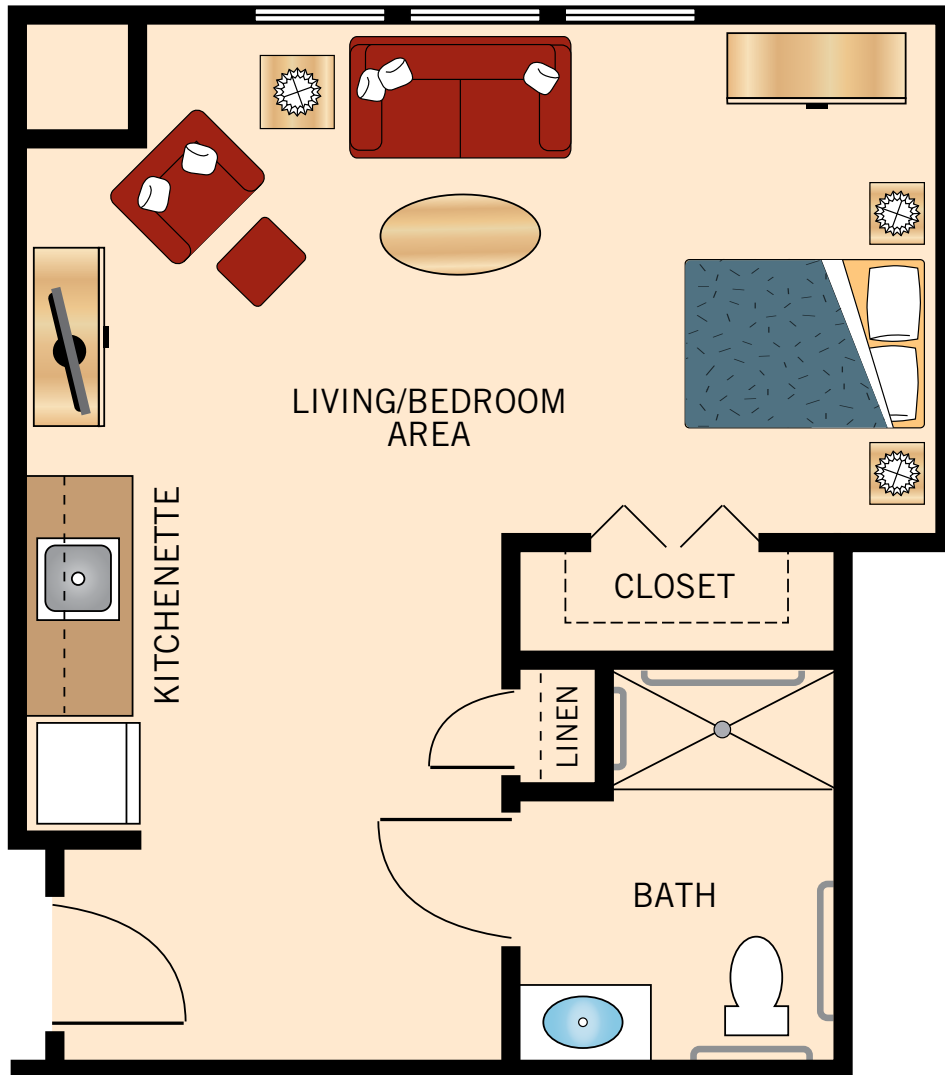

STUDIO
TUMAMOC
376-451 Square Feet

Floor plans are not to scale and are shown for comparative purposes only.
Actual apartment floor plans may have minor variations.

STUDIO
AVRA
549 Square Feet

Floor plans are not to scale and are shown for comparative purposes only.
Actual apartment floor plans may have minor variations.

ONE BEDROOM
MARANA SKY
583-626 Square Feet

Floor plans are not to scale and are shown for comparative purposes only.
Actual apartment floor plans may have minor variations.

ONE BEDROOM
WASSON PEAK
695-708 Square Feet

Floor plans are not to scale and are shown for comparative purposes only.
Actual apartment floor plans may have minor variations.

ONE BEDROOM
SWEETWATER
542-569 Square Feet

Floor plans are not to scale and are shown for comparative purposes only.
Actual apartment floor plans may have minor variations.

TWO BEDROOMS
SAGUARO VISTA
796 Square Feet

Floor plans are not to scale and are shown for comparative purposes only.
Actual apartment floor plans may have minor variations.

TWO BEDROOMS
SEVEN FALLS
905 Square Feet