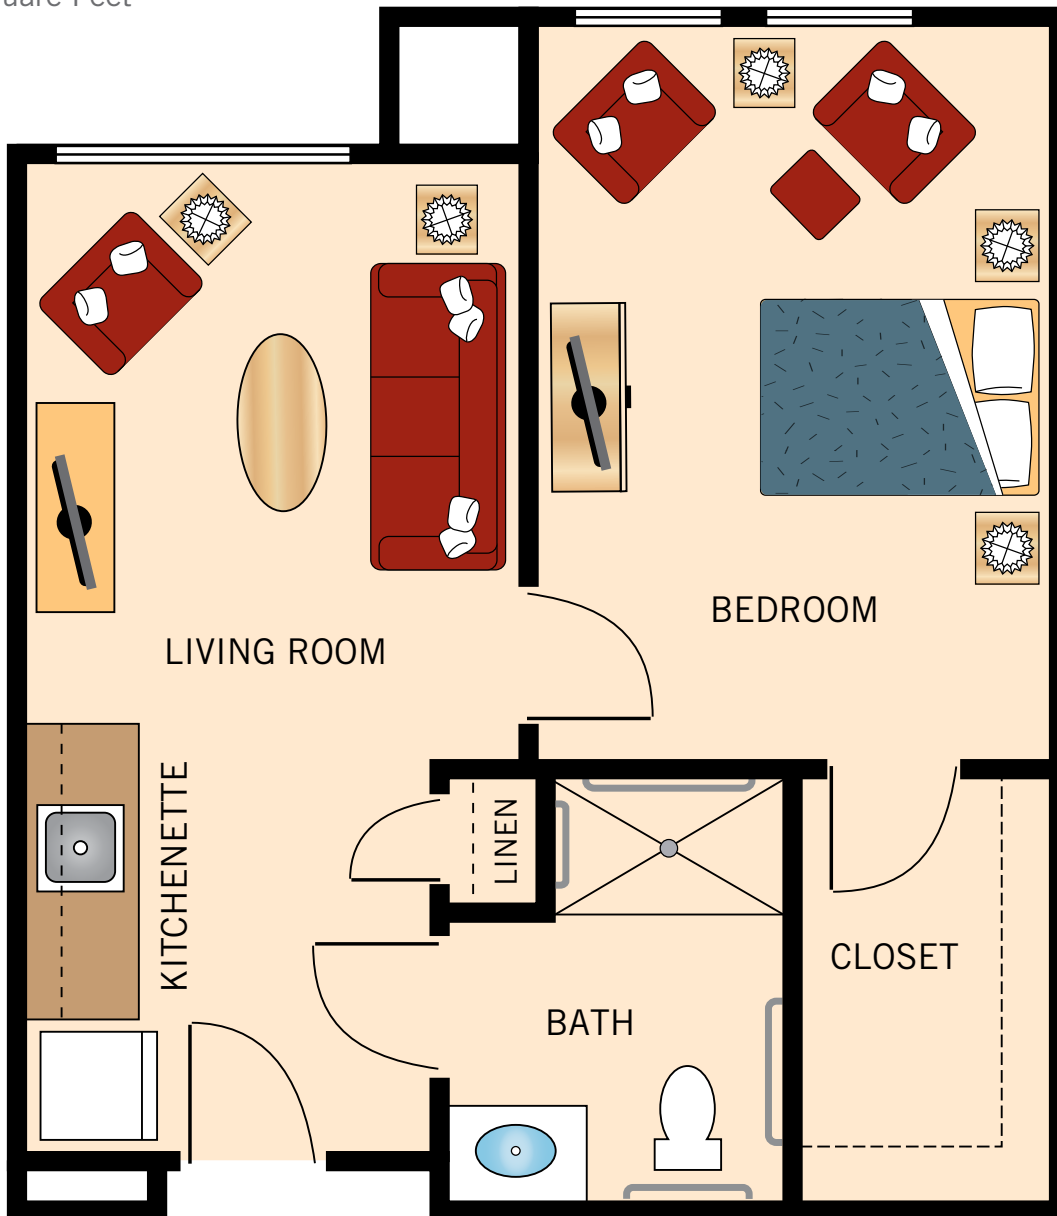

STUDIO
TUMAMOC
376-451 Square Feet

Floor plans are not to scale and are shown for comparative purposes only.
Actual apartment floor plans may have minor variations.

STUDIO
AVRA
549 Square Feet

Floor plans are not to scale and are shown for comparative purposes only.
Actual apartment floor plans may have minor variations.

ONE BEDROOM
MARANA SKY
583-626 Square Feet

Floor plans are not to scale and are shown for comparative purposes only.
Actual apartment floor plans may have minor variations.

ONE BEDROOM
WASSON PEAK
695-708 Square Feet

Floor plans are not to scale and are shown for comparative purposes only.
Actual apartment floor plans may have minor variations.

ONE BEDROOM
SWEETWATER
542-569 Square Feet

Floor plans are not to scale and are shown for comparative purposes only.
Actual apartment floor plans may have minor variations.

TWO BEDROOMS
SAGUARO VISTA
796 Square Feet

Floor plans are not to scale and are shown for comparative purposes only.
Actual apartment floor plans may have minor variations.

TWO BEDROOMS
SEVEN FALLS
905 Square Feet