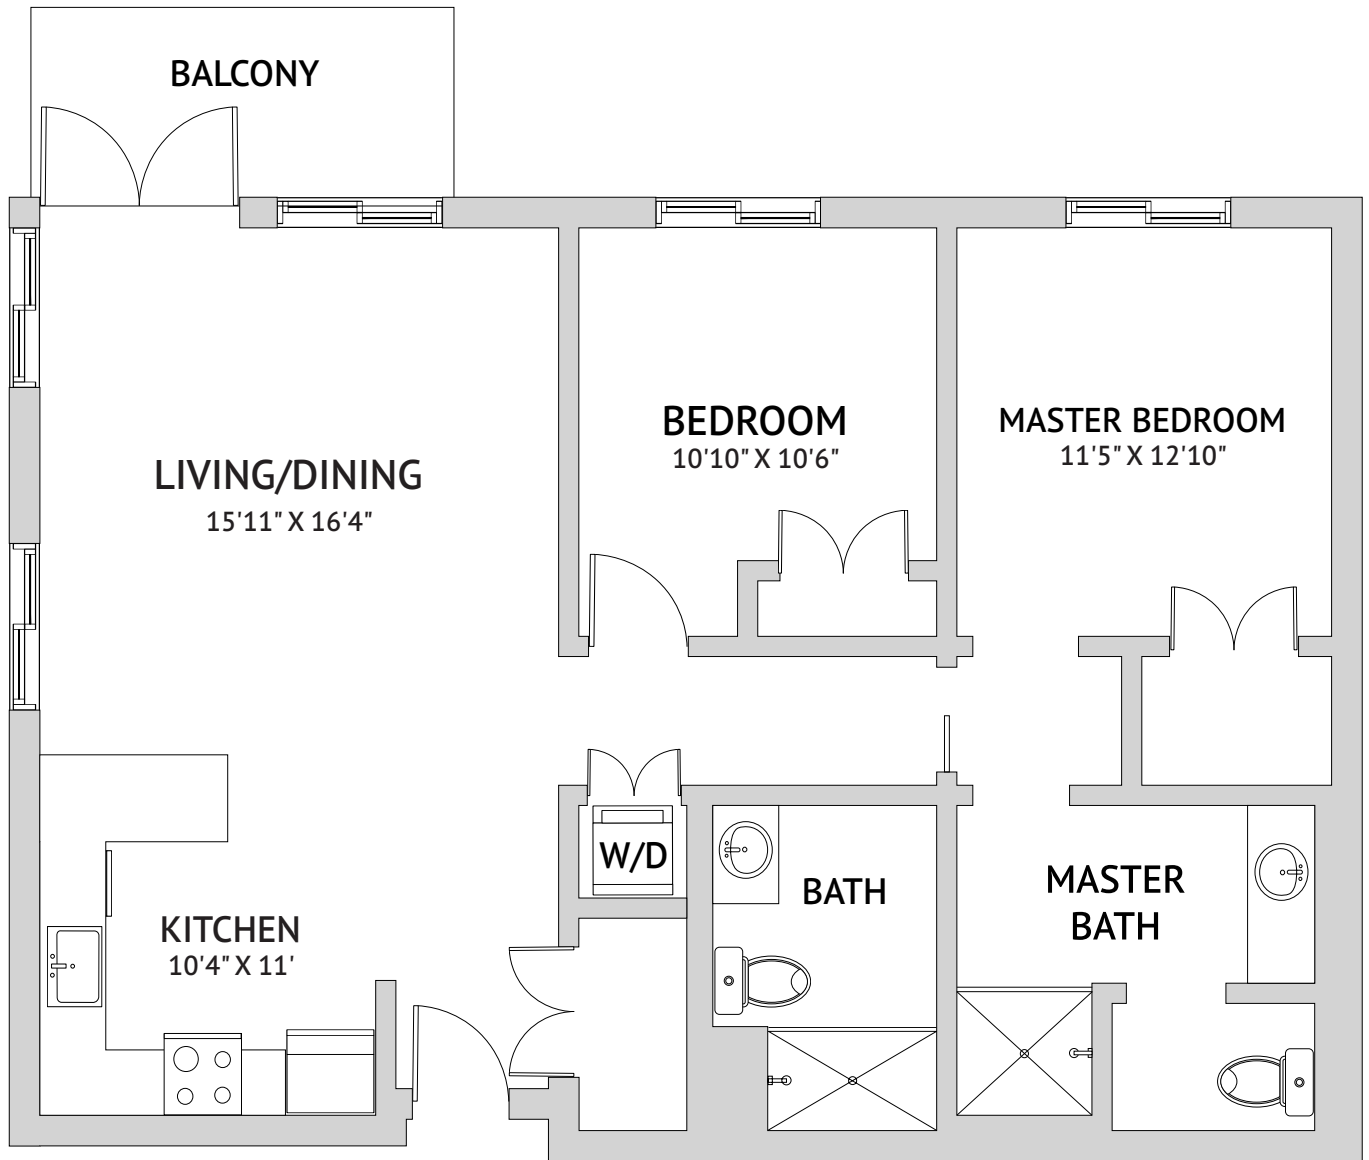

Two Bedroom: 2G1

965 Square Feet

4055 Solano Avenue, Napa, CA 94558 | 707-345-1480 | watermarknapa.com

Floor plans are not to scale and are shown for comparative purposes only. Actual apartment floor plans may have minor variations.

Two Bedroom: 2F1

1,097 Square Feet

4055 Solano Avenue, Napa, CA 94558 | 707-345-1480 | watermarknapa.com

Floor plans are not to scale and are shown for comparative purposes only. Actual apartment floor plans may have minor variations.