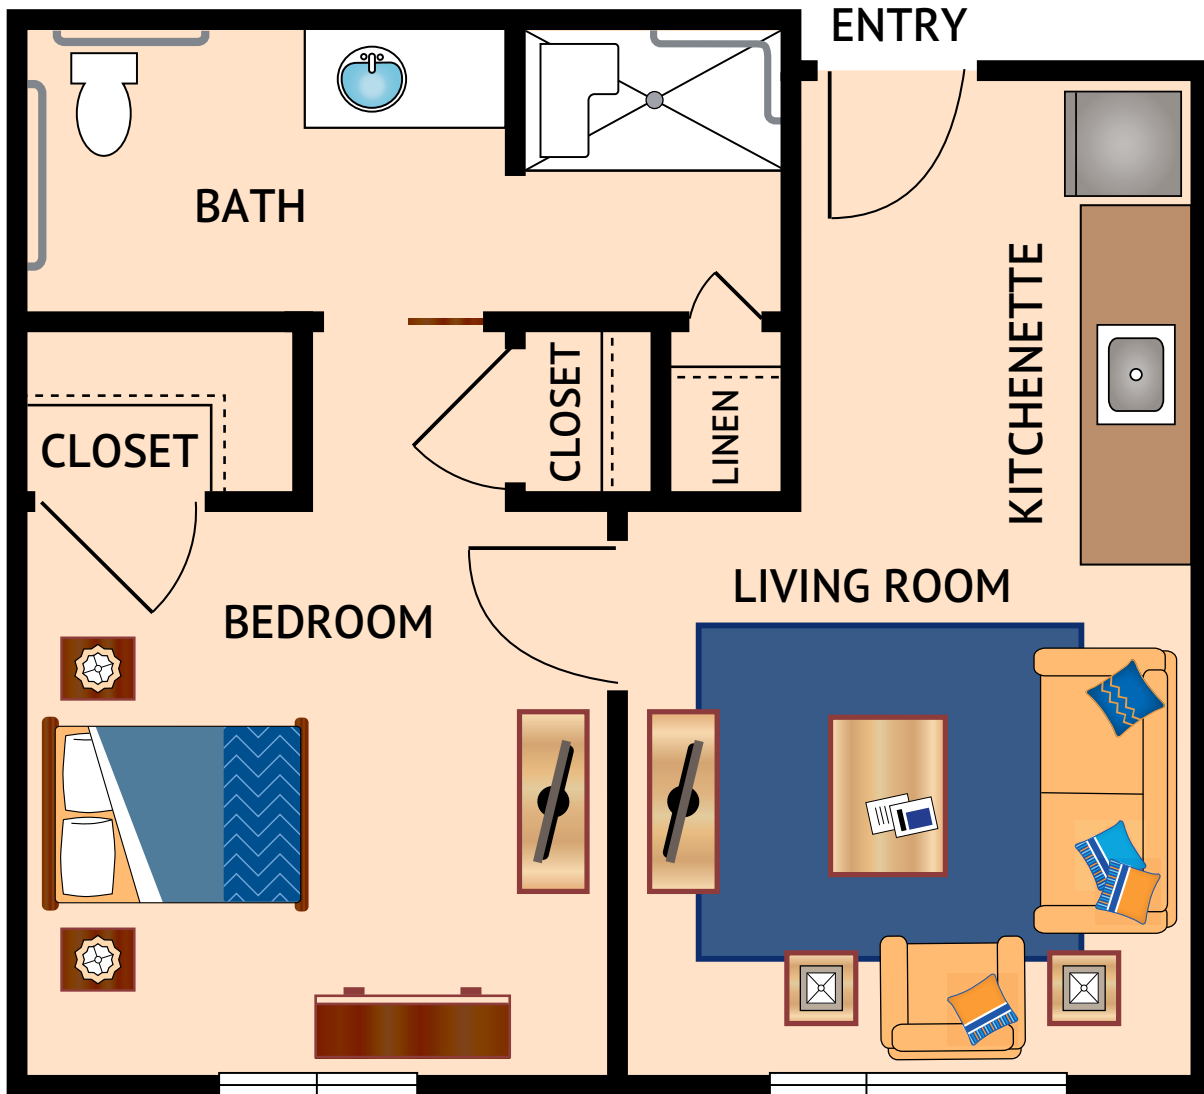

PALMETTO – STUDIO
371 Square Feet

Floor plans are not to scale and are shown for comparative purposes only.
Actual apartment floor plans may have minor variations.

LANTANA – ONE BEDROOM
477 Square Feet

Floor plans are not to scale and are shown for comparative purposes only.
Actual apartment floor plans may have minor variations.

ESPERANZA – TWO BEDROOM
686 Square Feet

Floor plans are not to scale and are shown for comparative purposes only.
Actual apartment floor plans may have minor variations.