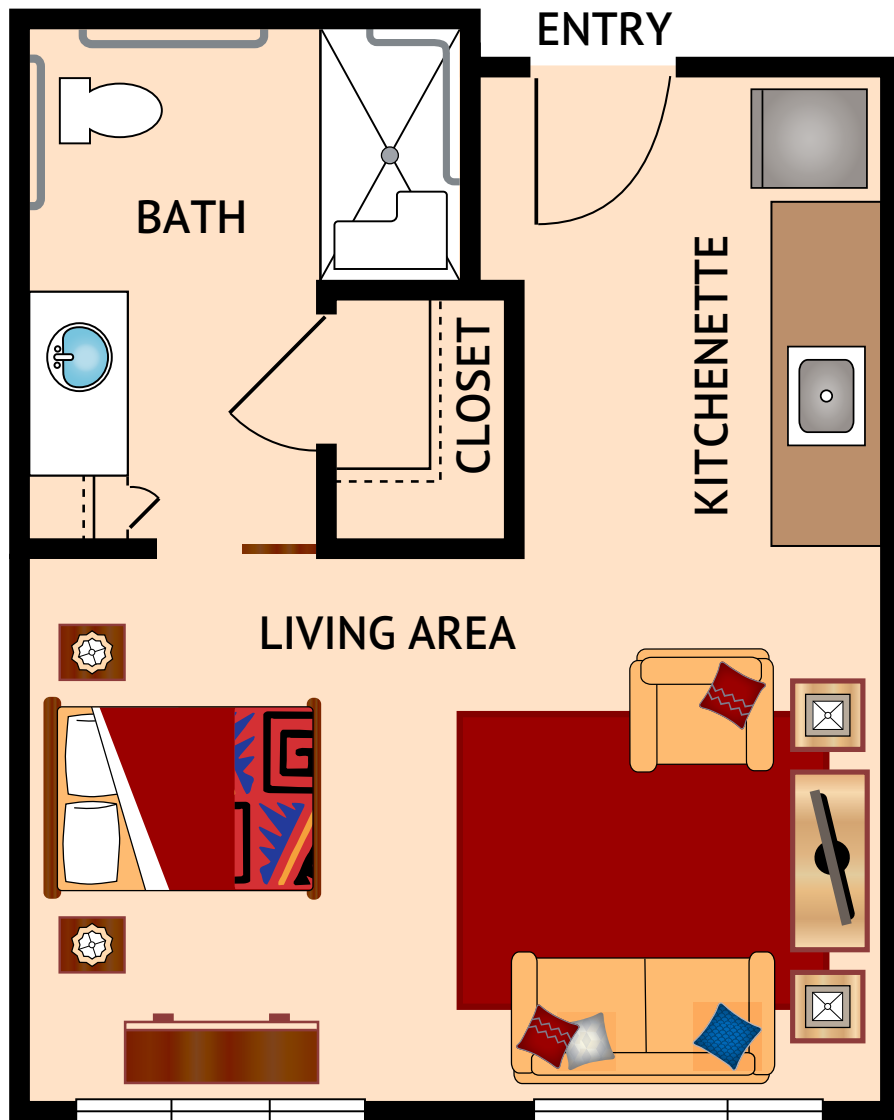

PALMETTO – STUDIO
371 Square Feet

Floor plans are not to scale and are shown for comparative purposes only.
Actual apartment floor plans may have minor variations.

LANTANA – ONE BEDROOM
477 Square Feet

Floor plans are not to scale and are shown for comparative purposes only.
Actual apartment floor plans may have minor variations.

ESPERANZA – TWO BEDROOM
686 Square Feet

Floor plans are not to scale and are shown for comparative purposes only.
Actual apartment floor plans may have minor variations.