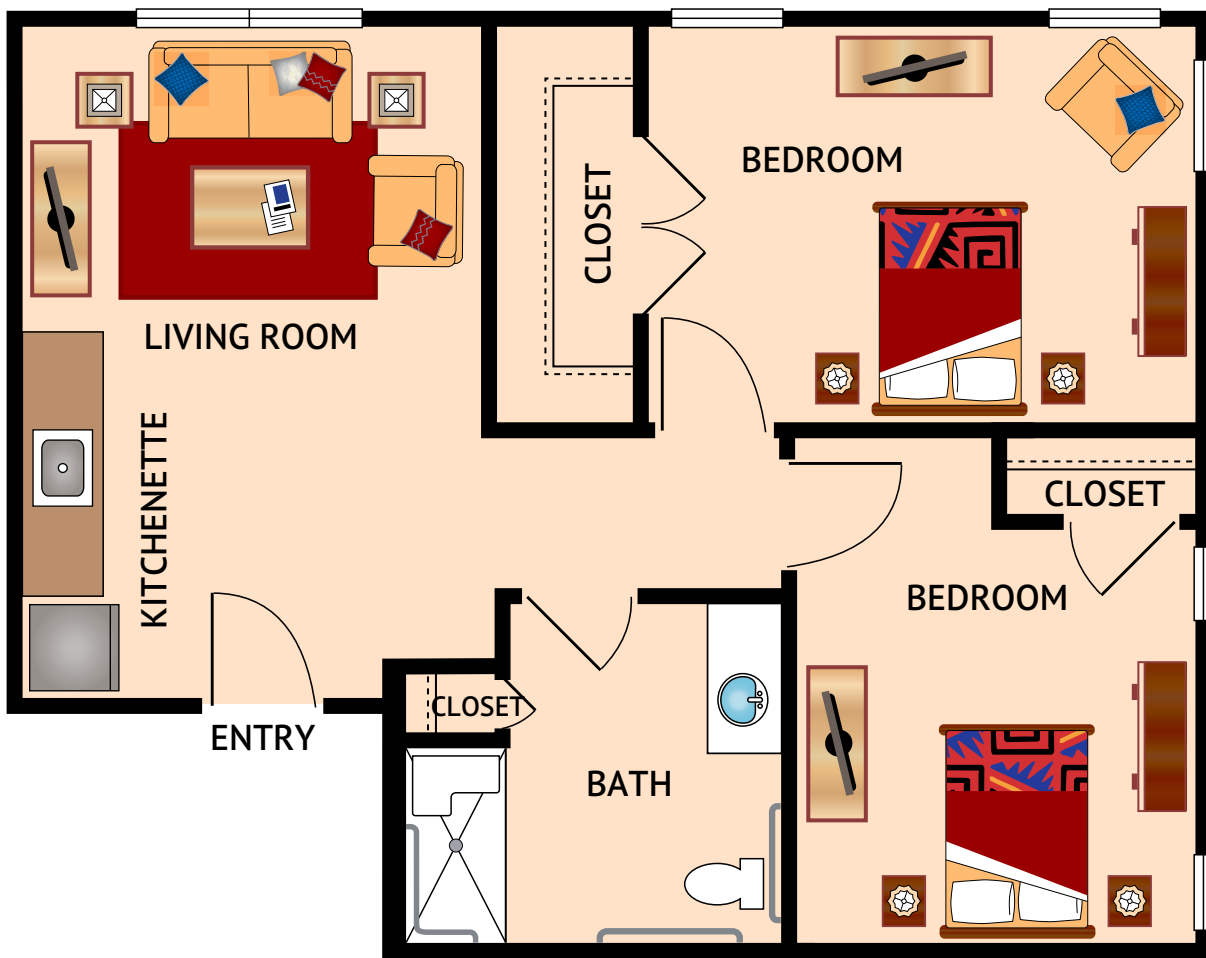

PALMETTO – STUDIO
371 Square Feet

Floor plans are not to scale and are shown for comparative purposes only.
Actual apartment floor plans may have minor variations.

LANTANA – ONE BEDROOM
477 Square Feet

Floor plans are not to scale and are shown for comparative purposes only.
Actual apartment floor plans may have minor variations.

ESPERANZA – TWO BEDROOM
686 Square Feet

Floor plans are not to scale and are shown for comparative purposes only.
Actual apartment floor plans may have minor variations.