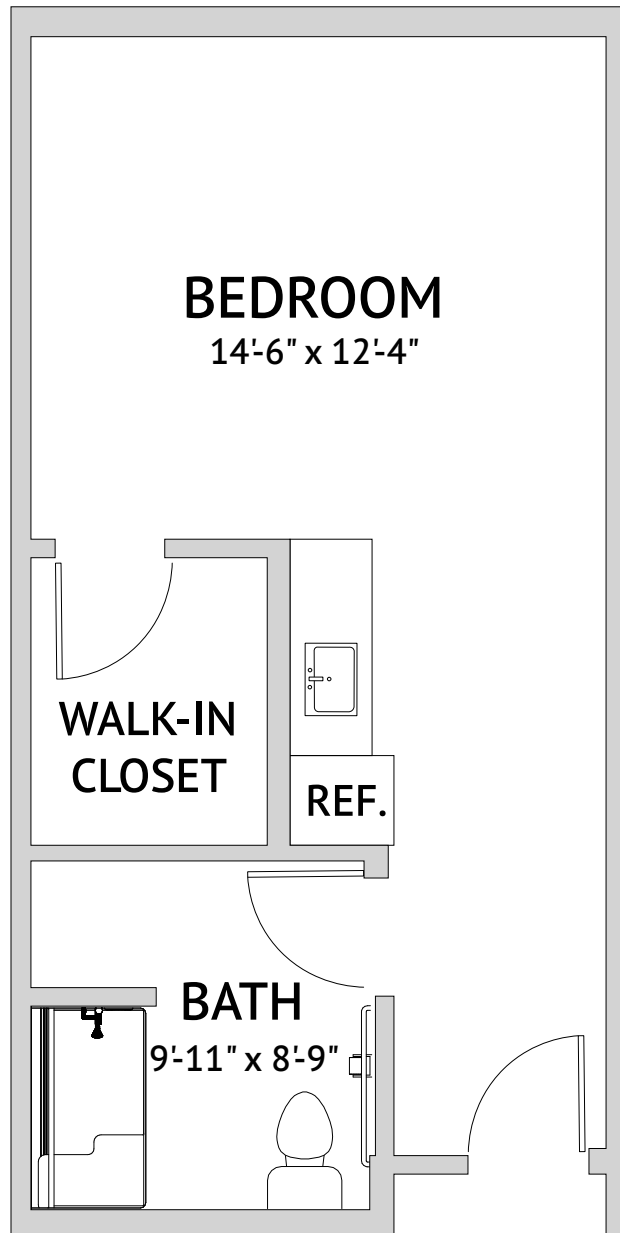

**Loran: Studio**  
394 Square Feet

**Assisted Living**

1041 Roseville Parkway, Roseville, CA 95678 | 279-213-0047 | [SonrisaSeniorLiving.com](http://SonrisaSeniorLiving.com)

*Floor plans are not to scale and are shown for comparative purposes only. Actual apartment floor plans may have minor variations.*

**Pavana: Studio**  
434 Square Feet

**Assisted Living**

1041 Roseville Parkway, Roseville, CA 95678 | 279-213-0047 | [SonrisaSeniorLiving.com](http://SonrisaSeniorLiving.com)

*Floor plans are not to scale and are shown for comparative purposes only. Actual apartment floor plans may have minor variations.*