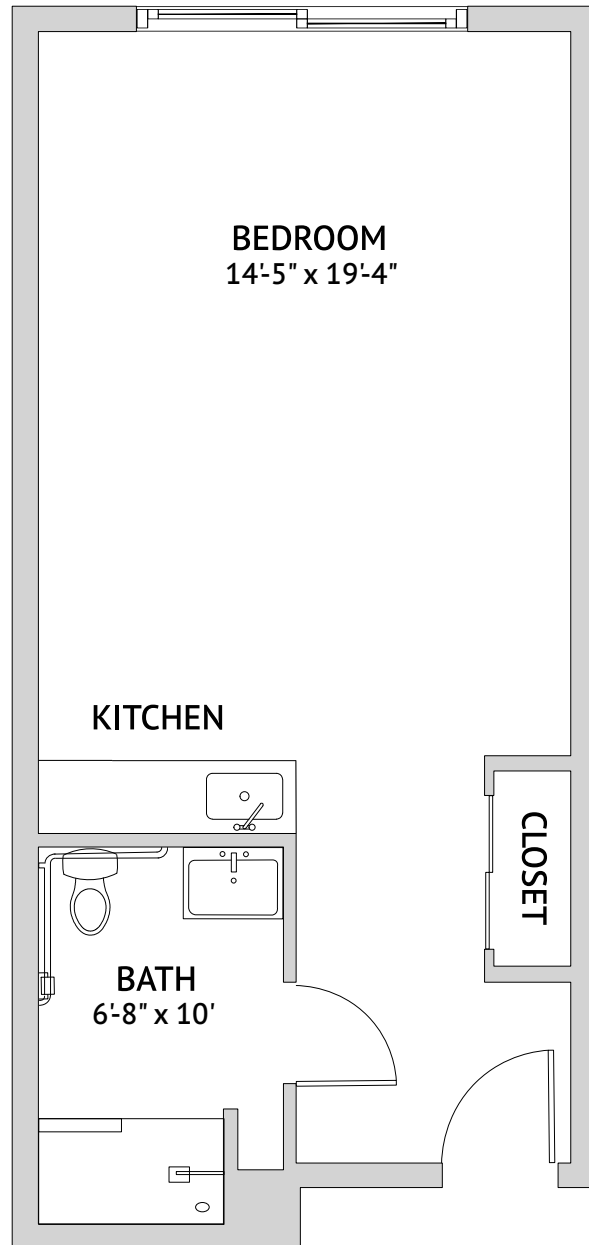

**Loran: Studio**  
394 Square Feet

**Assisted Living**

1041 Roseville Parkway, Roseville, CA 95678 | 279-213-0047 | [SonrisaSeniorLiving.com](http://SonrisaSeniorLiving.com)

*Floor plans are not to scale and are shown for comparative purposes only. Actual apartment floor plans may have minor variations.*

**Pavana: Studio**  
434 Square Feet

**Assisted Living**

1041 Roseville Parkway, Roseville, CA 95678 | 279-213-0047 | [SonrisaSeniorLiving.com](http://SonrisaSeniorLiving.com)

*Floor plans are not to scale and are shown for comparative purposes only. Actual apartment floor plans may have minor variations.*