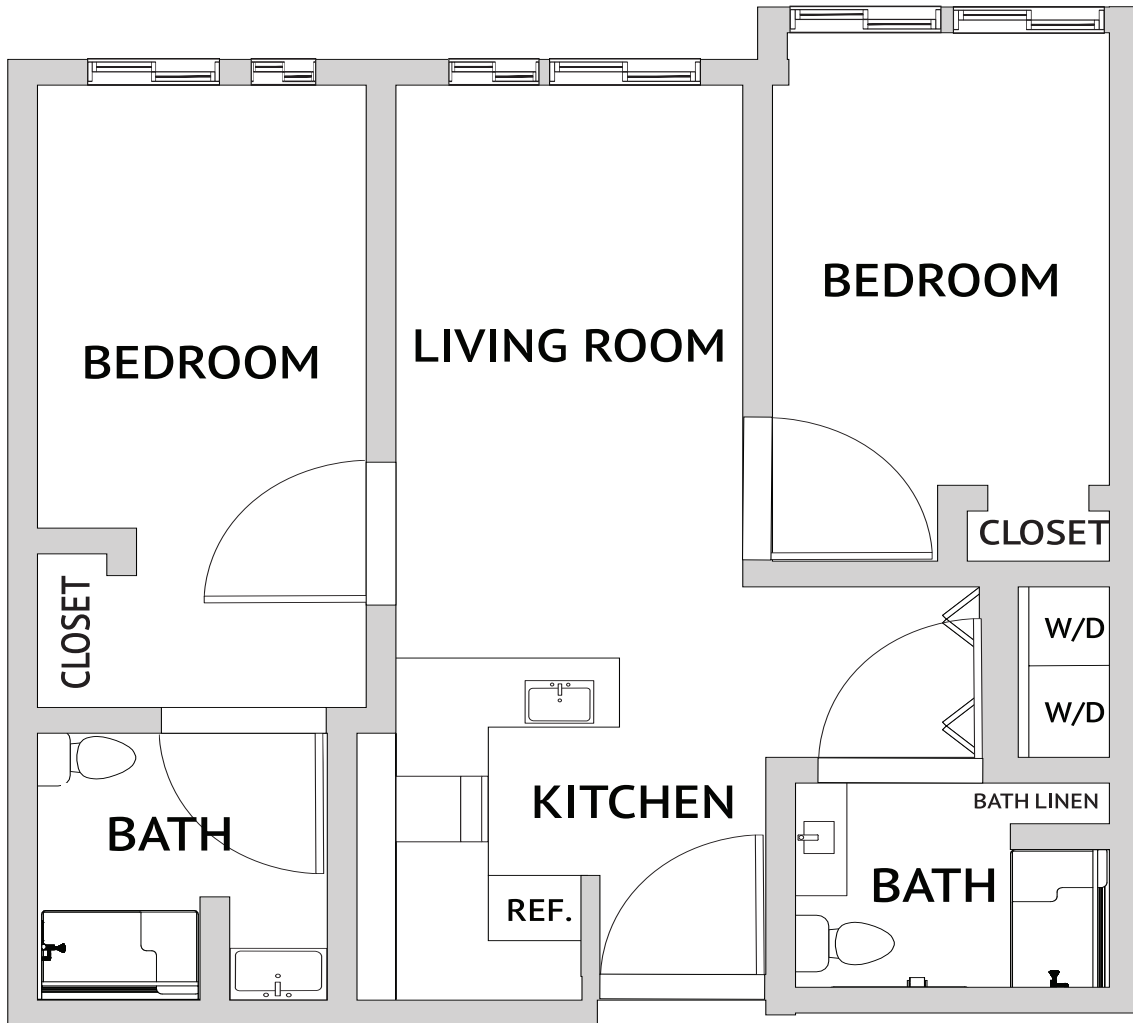

LORING – TWO BEDROOM
911-992 Square Feet

Floor plans are not to scale and are shown for comparative purposes only.
Actual apartment floor plans may have minor variations.

TILTON – TWO BEDROOM
1,091-1,021 Square Feet

Floor plans are not to scale and are shown for comparative purposes only.
Actual apartment floor plans may have minor variations.