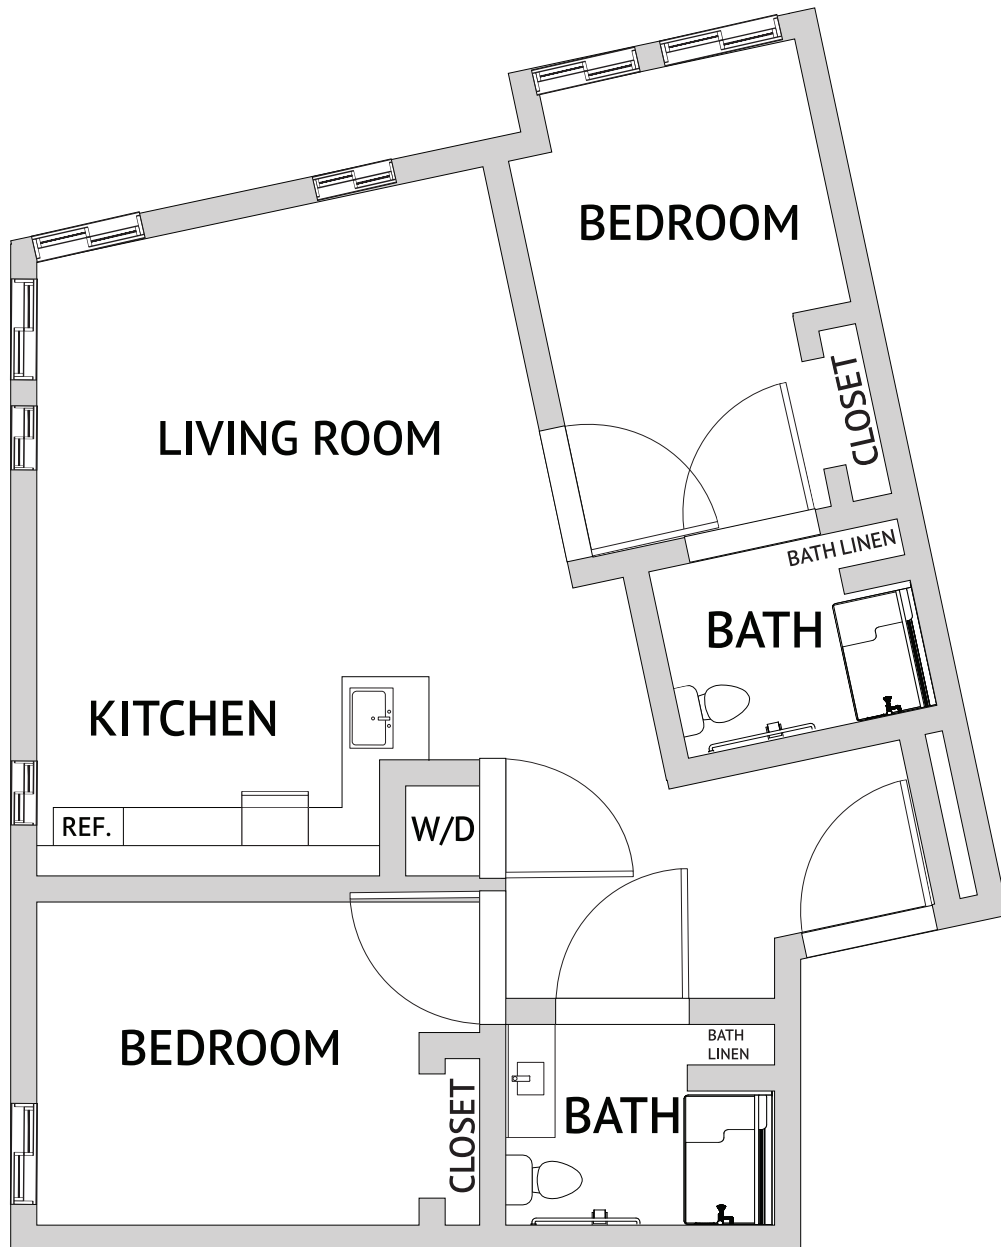

LORING – TWO BEDROOM
911-992 Square Feet

Floor plans are not to scale and are shown for comparative purposes only.
Actual apartment floor plans may have minor variations.

TILTON – TWO BEDROOM
1,091-1,021 Square Feet

Floor plans are not to scale and are shown for comparative purposes only.
Actual apartment floor plans may have minor variations.