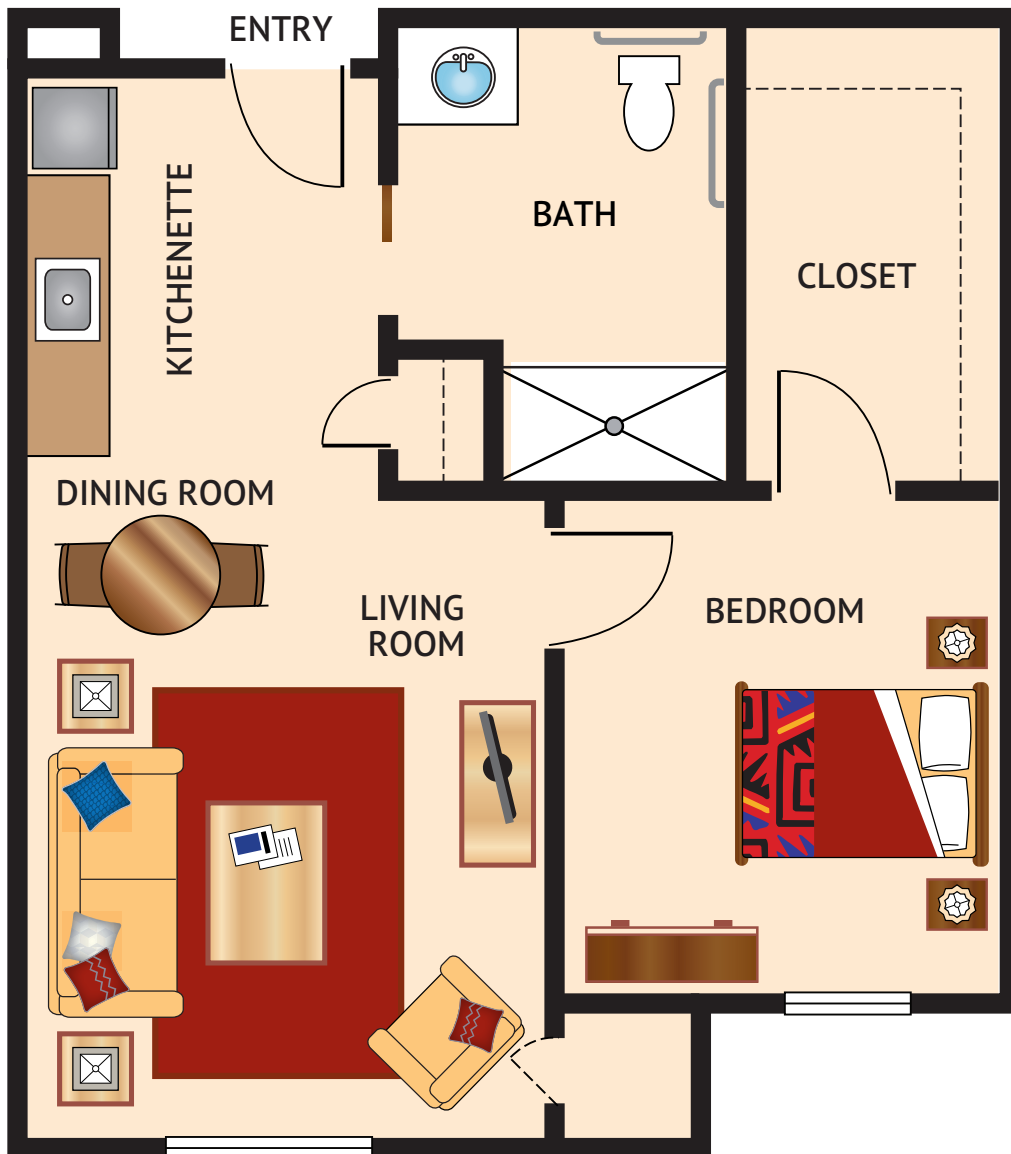

STUDIO
352 Square Feet

Floor plans are not to scale and are shown for comparative purposes only.
Actual apartment floor plans may have minor variations.

ONE BEDROOM
581 Square Feet

Floor plans are not to scale and are shown for comparative purposes only.
Actual apartment floor plans may have minor variations.

TWO BEDROOM
898 Square Feet

Floor plans are not to scale and are shown for comparative purposes only.
Actual apartment floor plans may have minor variations.