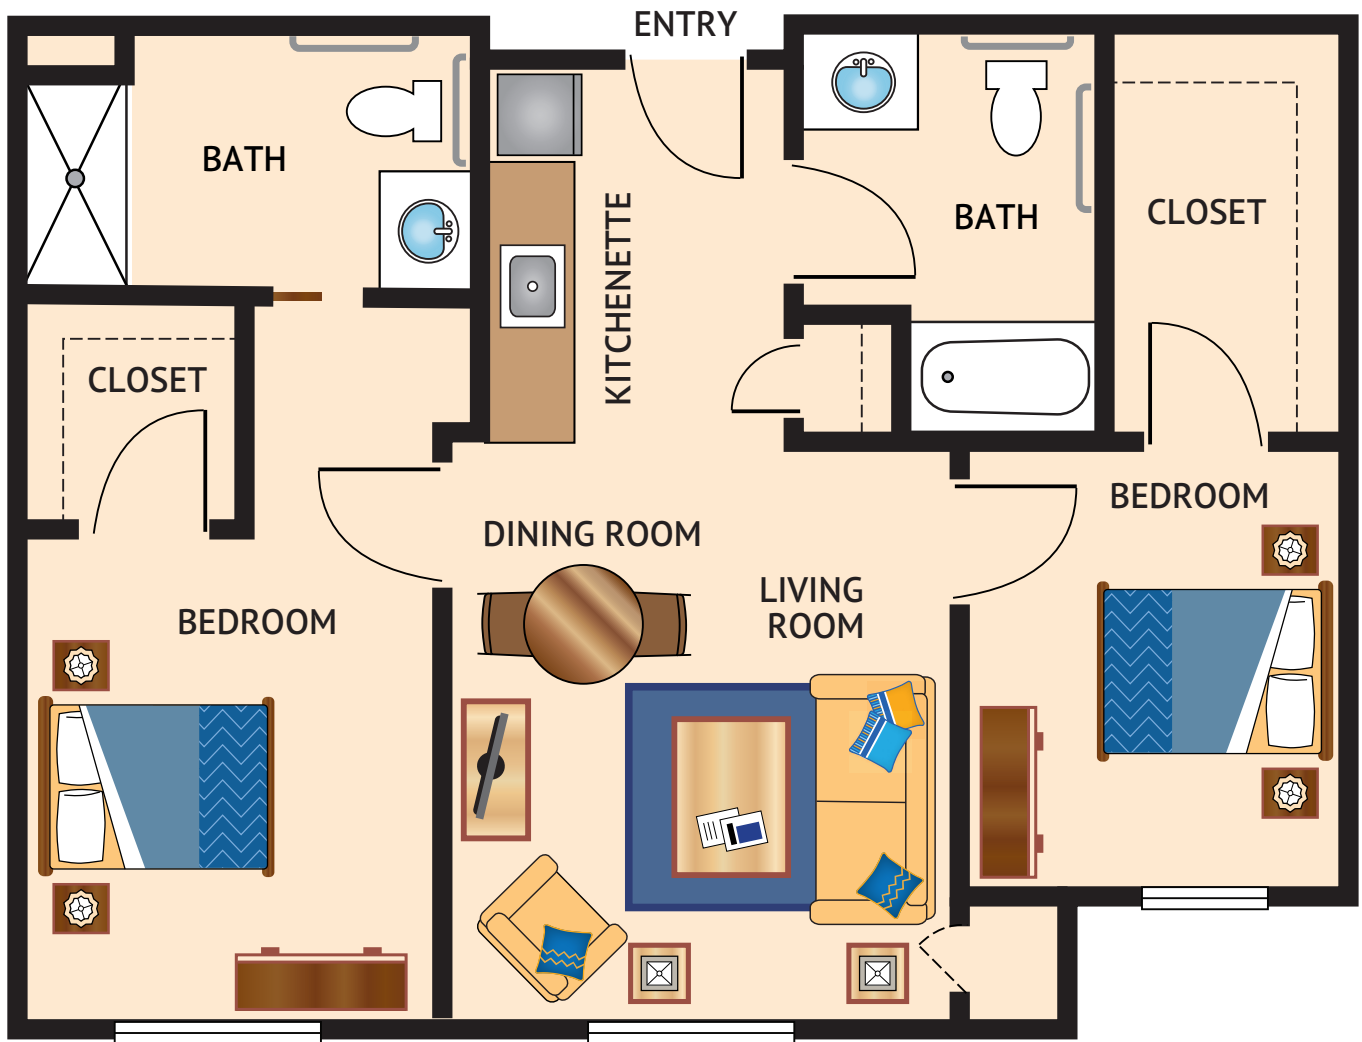

STUDIO
352 Square Feet

Floor plans are not to scale and are shown for comparative purposes only.
Actual apartment floor plans may have minor variations.

ONE BEDROOM
581 Square Feet

Floor plans are not to scale and are shown for comparative purposes only.
Actual apartment floor plans may have minor variations.

TWO BEDROOM
898 Square Feet

Floor plans are not to scale and are shown for comparative purposes only.
Actual apartment floor plans may have minor variations.