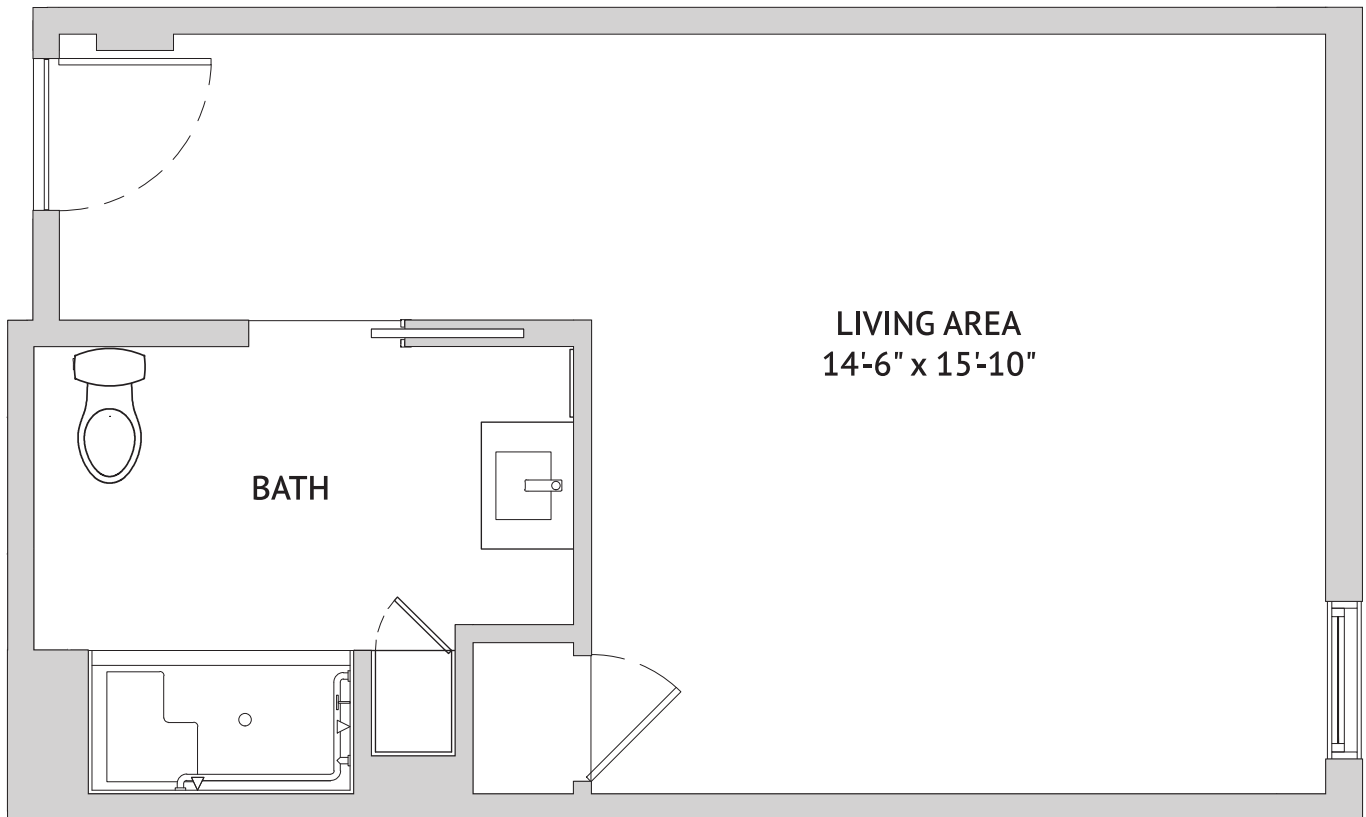

Shared Suite: The Inkberry Holly
528 Square Feet

Memory Care

445 Datura Street, West Palm Beach, FL 33401 | Tel: 561-537-3200 | watermarkwestpalmbeach.com

A WATERMARK ÉLAN RETIREMENT COMMUNITY®

Floor plans are not to scale and are shown for comparative purposes only. Actual apartment floor plans may have minor variations.

Private Studio: The Mahogany
309 Square Feet

Memory Care

445 Datura Street, West Palm Beach, FL 33401 | Tel: 561-537-3200 | watermarkwestpalmbeach.com

A WATERMARK ELAN RETIREMENT COMMUNITY®

Floor plans are not to scale and are shown for comparative purposes only. Actual apartment floor plans may have minor variations.

Private Studio: The Sweetbay Manolia
374 Square Feet

Memory Care

Private Studio: The Soldierwood
318 Square Feet

Memory Care

445 Datura Street, West Palm Beach, FL 33401 | Tel: 561-537-3200 | watermarkwestpalmbeach.com

A WATERMARK ÉLAN RETIREMENT COMMUNITY®

Floor plans are not to scale and are shown for comparative purposes only. Actual apartment floor plans may have minor variations.