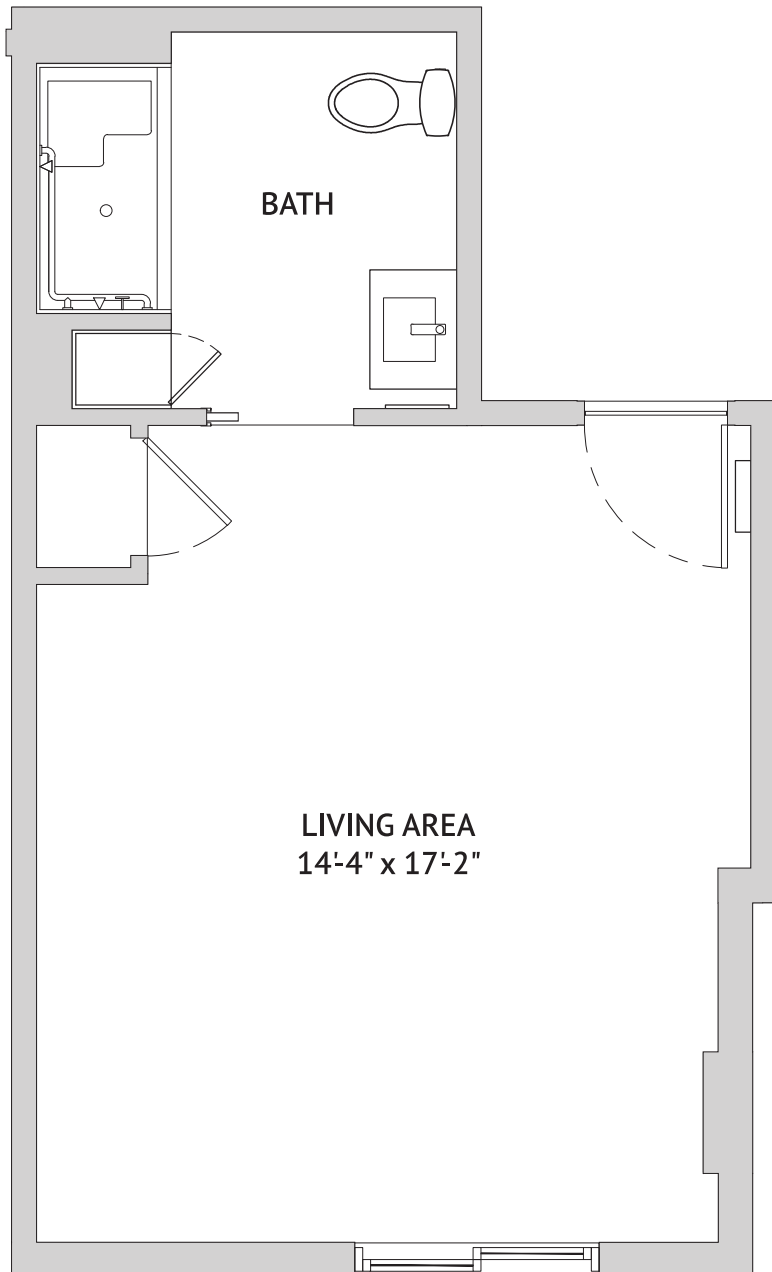

Shared Suite: The Inkberry Holly
528 Square Feet

Memory Care

445 Datura Street, West Palm Beach, FL 33401 | Tel: 561-537-3200 | watermarkwestpalmbeach.com

A WATERMARK ÉLAN RETIREMENT COMMUNITY®

Floor plans are not to scale and are shown for comparative purposes only. Actual apartment floor plans may have minor variations.

Private Studio: The Mahogany
309 Square Feet

Memory Care

445 Datura Street, West Palm Beach, FL 33401 | Tel: 561-537-3200 | watermarkwestpalmbeach.com

A WATERMARK ELAN RETIREMENT COMMUNITY®

Floor plans are not to scale and are shown for comparative purposes only. Actual apartment floor plans may have minor variations.

Private Studio: The Sweetbay Manolia
374 Square Feet

Memory Care

Private Studio: The Soldierwood
318 Square Feet

Memory Care

445 Datura Street, West Palm Beach, FL 33401 | Tel: 561-537-3200 | watermarkwestpalmbeach.com

A WATERMARK ÉLAN RETIREMENT COMMUNITY®

Floor plans are not to scale and are shown for comparative purposes only. Actual apartment floor plans may have minor variations.