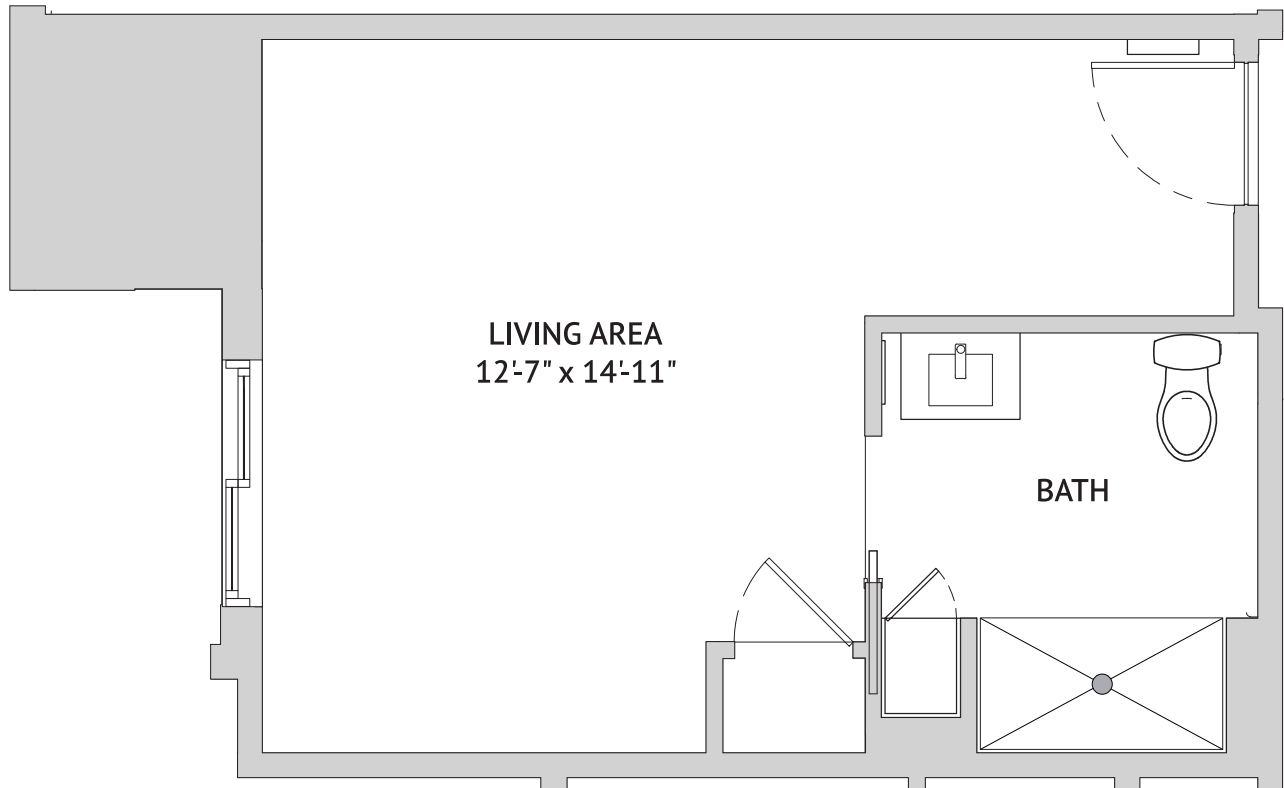

Shared Suite: The Inkberry Holly
528 Square Feet

Memory Care

445 Datura Street, West Palm Beach, FL 33401 | Tel: 561-537-3200 | watermarkwestpalmbeach.com

A WATERMARK ÉLAN RETIREMENT COMMUNITY®

Floor plans are not to scale and are shown for comparative purposes only. Actual apartment floor plans may have minor variations.

Private Studio: The Mahogany
309 Square Feet

Memory Care

445 Datura Street, West Palm Beach, FL 33401 | Tel: 561-537-3200 | watermarkwestpalmbeach.com

A WATERMARK ELAN RETIREMENT COMMUNITY®

Floor plans are not to scale and are shown for comparative purposes only. Actual apartment floor plans may have minor variations.

Private Studio: The Sweetbay Manolia
374 Square Feet

Memory Care

Private Studio: The Soldierwood
318 Square Feet

Memory Care

445 Datura Street, West Palm Beach, FL 33401 | Tel: 561-537-3200 | watermarkwestpalmbeach.com

A WATERMARK ÉLAN RETIREMENT COMMUNITY®

Floor plans are not to scale and are shown for comparative purposes only. Actual apartment floor plans may have minor variations.