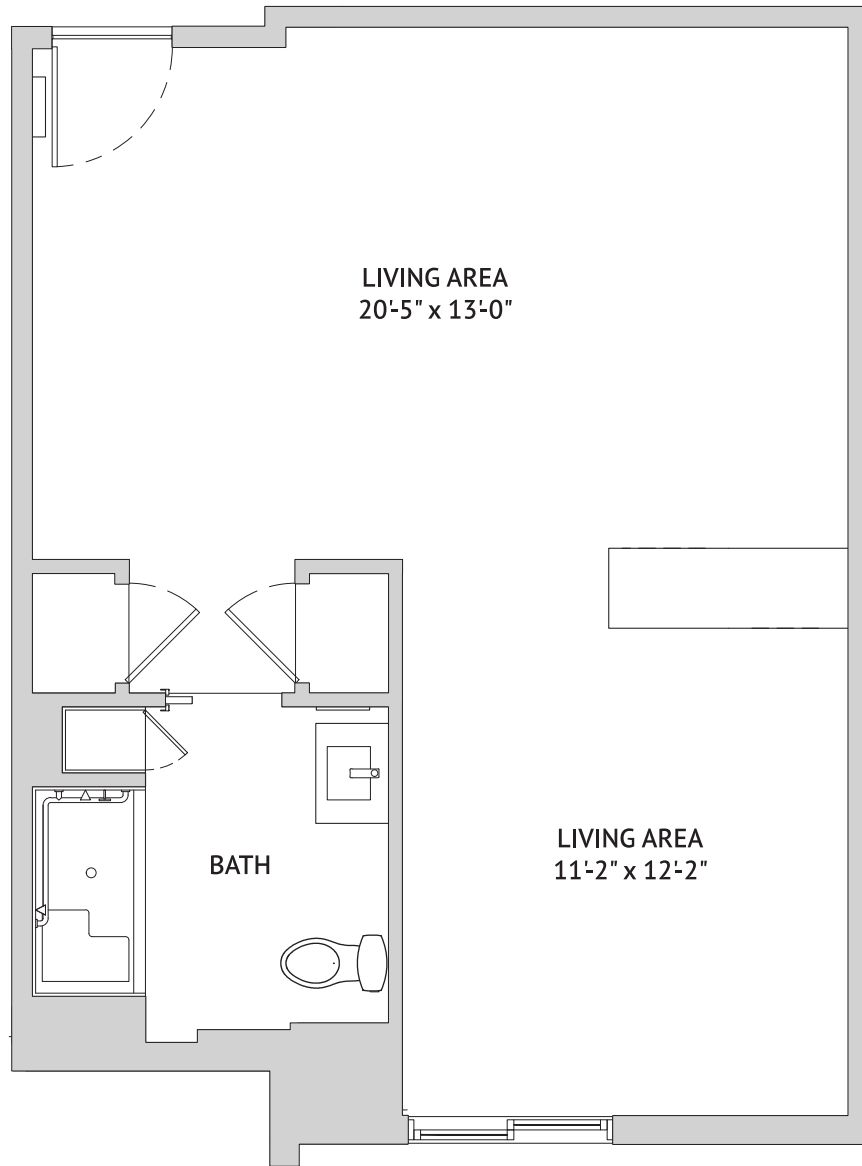

Shared Suite: The Inkberry Holly
528 Square Feet

Memory Care

445 Datura Street, West Palm Beach, FL 33401 | Tel: 561-537-3200 | watermarkwestpalmbeach.com

A WATERMARK ÉLAN RETIREMENT COMMUNITY®

Floor plans are not to scale and are shown for comparative purposes only. Actual apartment floor plans may have minor variations.

Private Studio: The Mahogany
309 Square Feet

Memory Care

445 Datura Street, West Palm Beach, FL 33401 | Tel: 561-537-3200 | watermarkwestpalmbeach.com

A WATERMARK ELAN RETIREMENT COMMUNITY®

Floor plans are not to scale and are shown for comparative purposes only. Actual apartment floor plans may have minor variations.

Private Studio: The Sweetbay Manolia
374 Square Feet

Memory Care

Private Studio: The Soldierwood
318 Square Feet

Memory Care

445 Datura Street, West Palm Beach, FL 33401 | Tel: 561-537-3200 | watermarkwestpalmbeach.com

A WATERMARK ÉLAN RETIREMENT COMMUNITY®

Floor plans are not to scale and are shown for comparative purposes only. Actual apartment floor plans may have minor variations.