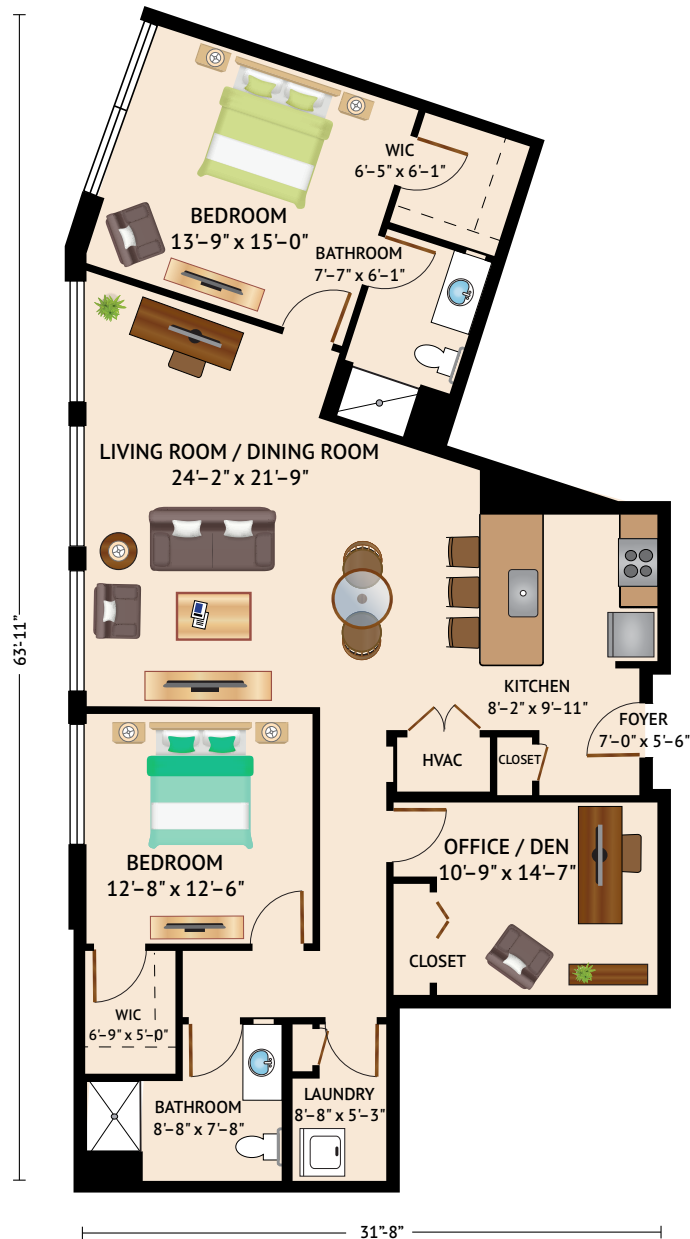

240-545-8080 • skybridgetowncenter.watermarkcommunities.com

THE SANDPIPER – TWO BEDROOM TWO BATH
 1,355 Square Feet

Floor plans are not to scale and are shown for comparative purposes only.
 Actual apartment floor plans may have minor variations.

The ARCH Community: 400-450 Sky Bridge Drive • Upper Marlboro, MD 20774
 The PARC Community: 360 Sky Bridge Drive • Upper Marlboro, MD 20774

240-545-8080 • skybridgetowncenter.watermarkcommunities.com

THE BUNTING – TWO BEDROOM TWO BATH
 1,540 Square Feet

240-545-8080 • skybridgetowncenter.watermarkcommunities.com

THE KINGBIRD – TWO BEDROOM TWO BATH
 1,615 Square Feet

Floor plans are not to scale and are shown for comparative purposes only.
 Actual apartment floor plans may have minor variations.