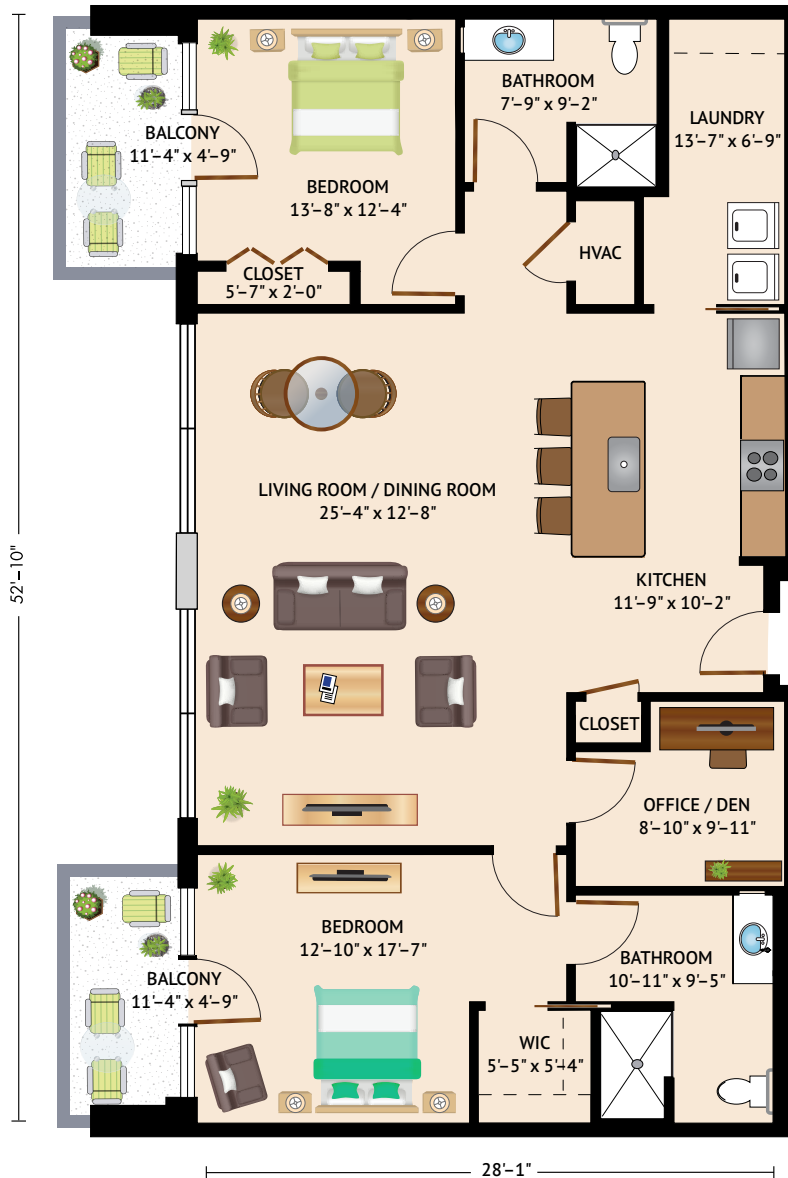

240-545-8080 • skybridgetowncenter.watermarkcommunities.com

THE SANDPIPER – TWO BEDROOM TWO BATH
 1,355 Square Feet

Floor plans are not to scale and are shown for comparative purposes only.
 Actual apartment floor plans may have minor variations.

The ARCH Community: 400-450 Sky Bridge Drive • Upper Marlboro, MD 20774
 The PARC Community: 360 Sky Bridge Drive • Upper Marlboro, MD 20774

240-545-8080 • skybridgetowncenter.watermarkcommunities.com

THE BUNTING – TWO BEDROOM TWO BATH
 1,540 Square Feet