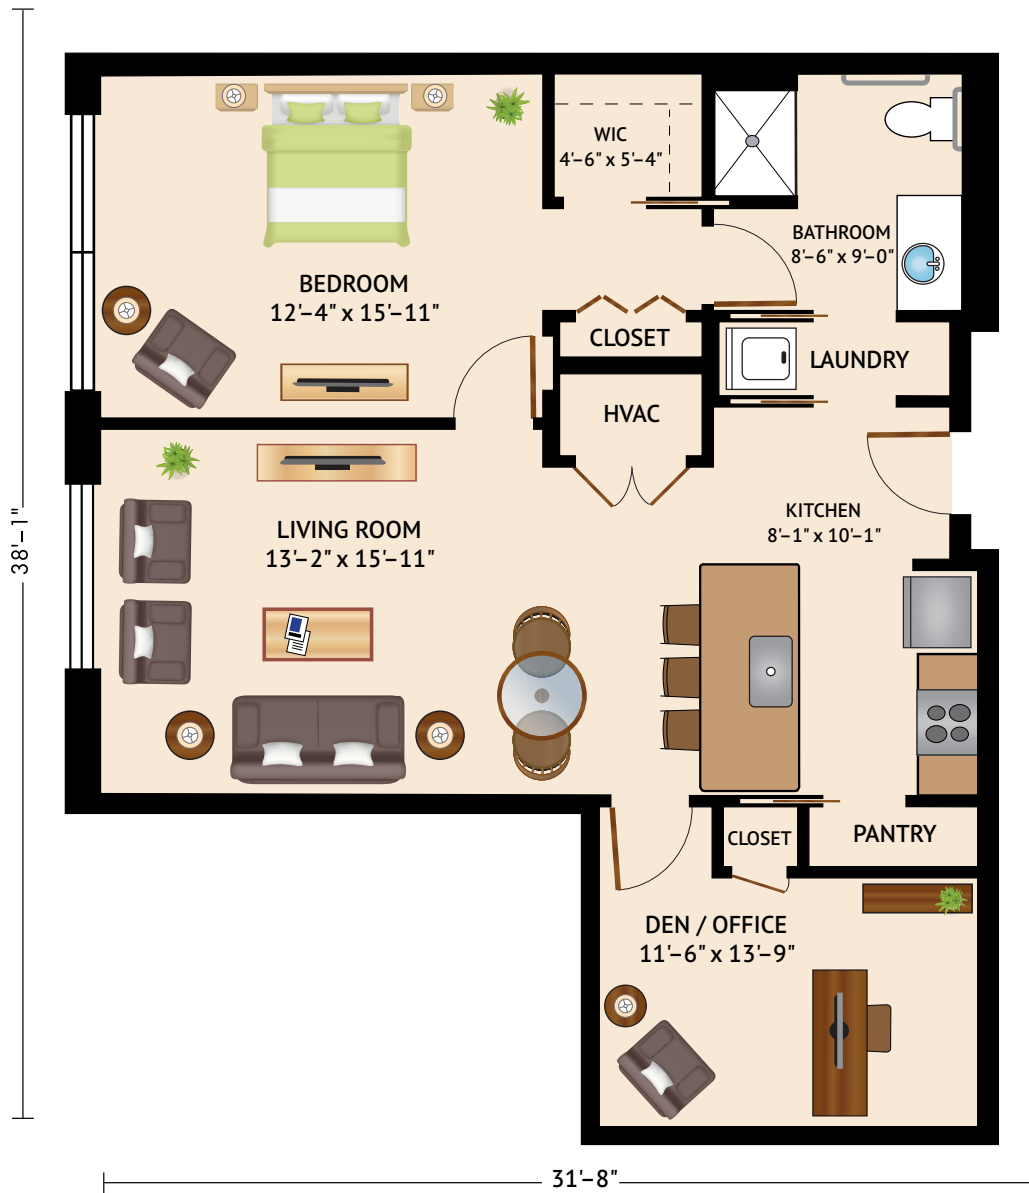

240-545-8080 • skybridgetowncenter.watermarkcommunities.com

THE Tanager – ONE BEDROOM ONE BATH
 865 Square Feet

Floor plans are not to scale and are shown for comparative purposes only.
 Actual apartment floor plans may have minor variations.

The ARCH Community: 400-450 Sky Bridge Drive • Upper Marlboro, MD 20774
 The PARC Community: 360 Sky Bridge Drive • Upper Marlboro, MD 20774

240-545-8080 • skybridgetowncenter.watermarkcommunities.com

THE ORIOLE – ONE BEDROOM ONE BATH
 990 Square Feet

240-545-8080 • skybridgetowncenter.watermarkcommunities.com

THE CARDINAL – ONE BEDROOM ONE BATH
 1,035 Square Feet

Floor plans are not to scale and are shown for comparative purposes only.
 Actual apartment floor plans may have minor variations.