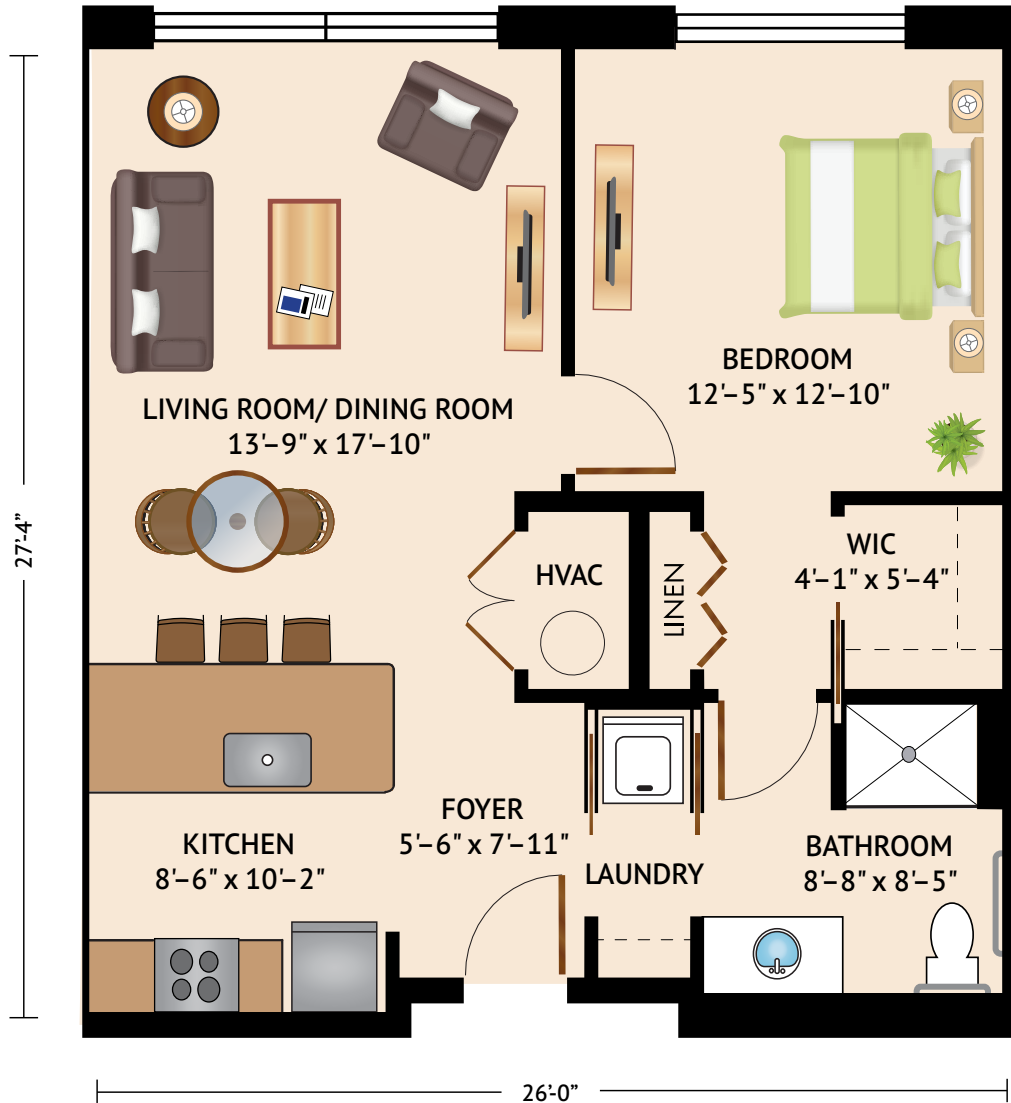

THE GOLDFINCH – ONE BEDROOM ONE BATH
 765 Square Feet

Floor plans are not to scale and are shown for comparative purposes only.
 Actual apartment floor plans may have minor variations.

The ARCH Community: 400-450 Sky Bridge Drive • Upper Marlboro, MD 20774
 The PARC Community: 360 Sky Bridge Drive • Upper Marlboro, MD 20774

240-545-8080 • skybridgetowncenter.watermarkcommunities.com

THE Tanager – ONE BEDROOM ONE BATH
 865 Square Feet

Floor plans are not to scale and are shown for comparative purposes only.
 Actual apartment floor plans may have minor variations.