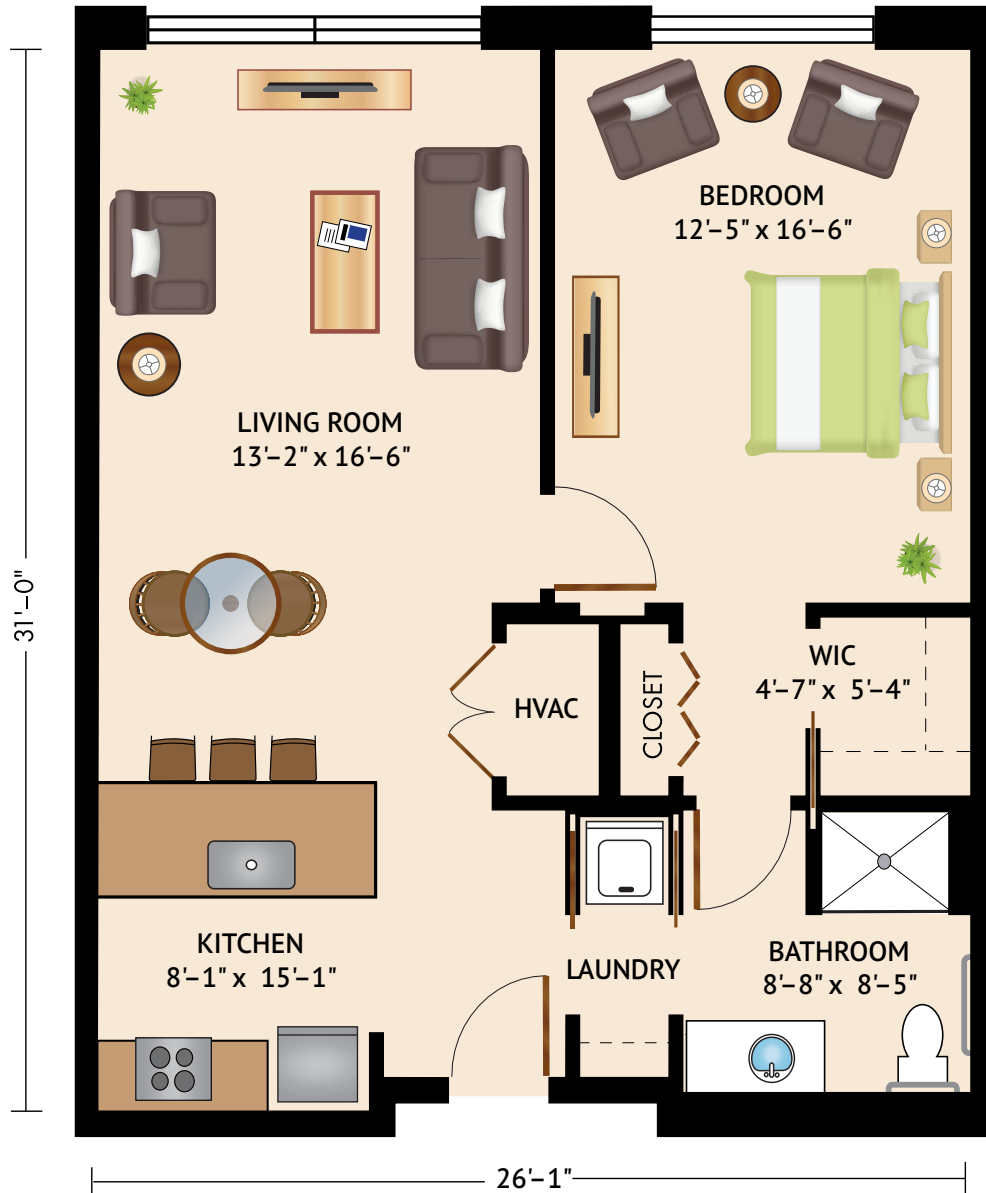

THE GOLDFINCH – ONE BEDROOM ONE BATH
 765 Square Feet

Floor plans are not to scale and are shown for comparative purposes only.
 Actual apartment floor plans may have minor variations.

The ARCH Community: 400-450 Sky Bridge Drive • Upper Marlboro, MD 20774
 The PARC Community: 360 Sky Bridge Drive • Upper Marlboro, MD 20774

240-545-8080 • skybridgetowncenter.watermarkcommunities.com

THE Tanager – ONE BEDROOM ONE BATH
 865 Square Feet

Floor plans are not to scale and are shown for comparative purposes only.
 Actual apartment floor plans may have minor variations.