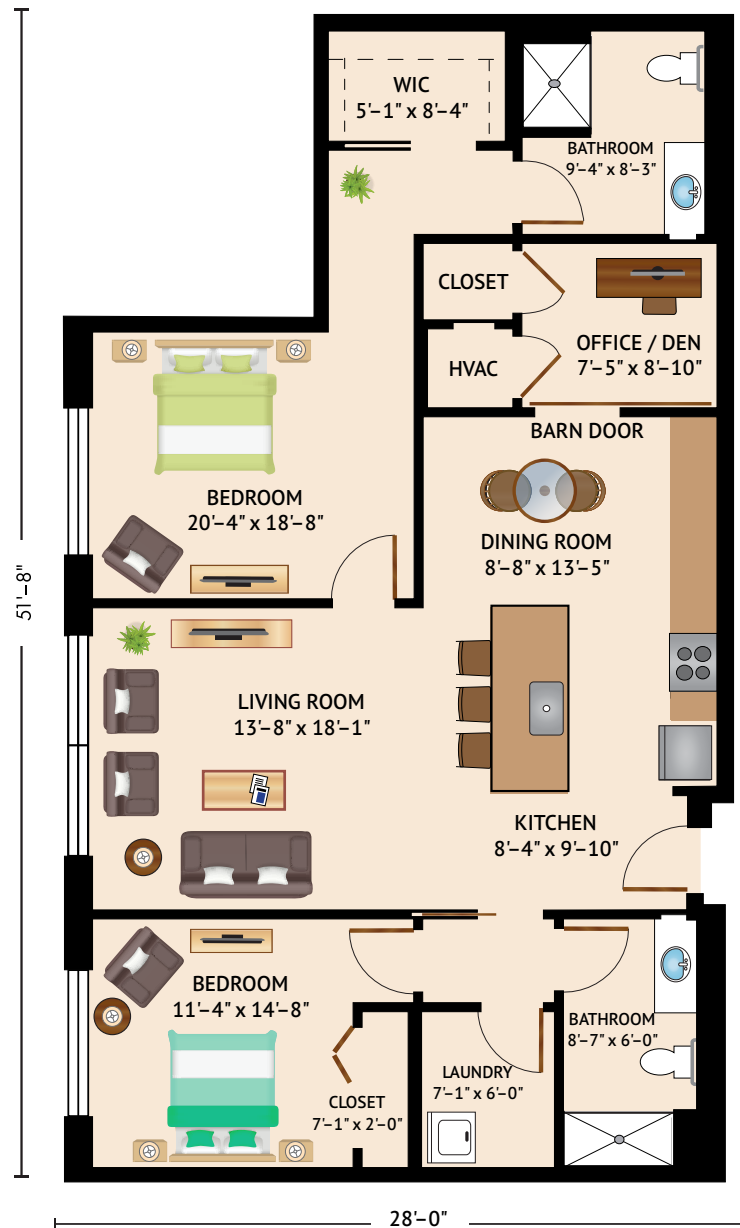

240-545-8080 • skybridgetowncenter.watermarkcommunities.com

THE CARDINAL – ONE BEDROOM ONE BATH
 1,035 Square Feet

Floor plans are not to scale and are shown for comparative purposes only.
 Actual apartment floor plans may have minor variations.

240-545-8080 • skybridgetowncenter.watermarkcommunities.com

THE SANDPIPER – TWO BEDROOM TWO BATH
 1,355 Square Feet

Floor plans are not to scale and are shown for comparative purposes only.
 Actual apartment floor plans may have minor variations.