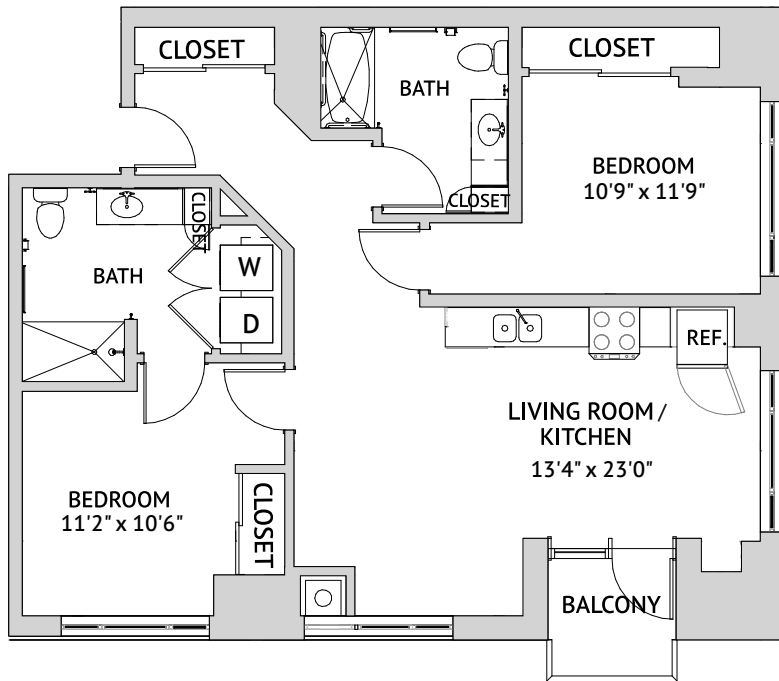

Westmoreland: Two Bedroom
1,102 Square Feet

Independent Living

1540 NW 13th Avenue, Portland, OR 97209 | 503-303-1220 | watermarkthepearl.com

Floor plans are not to scale and are shown for comparative purposes only. Actual apartment floor plans may have minor variations.