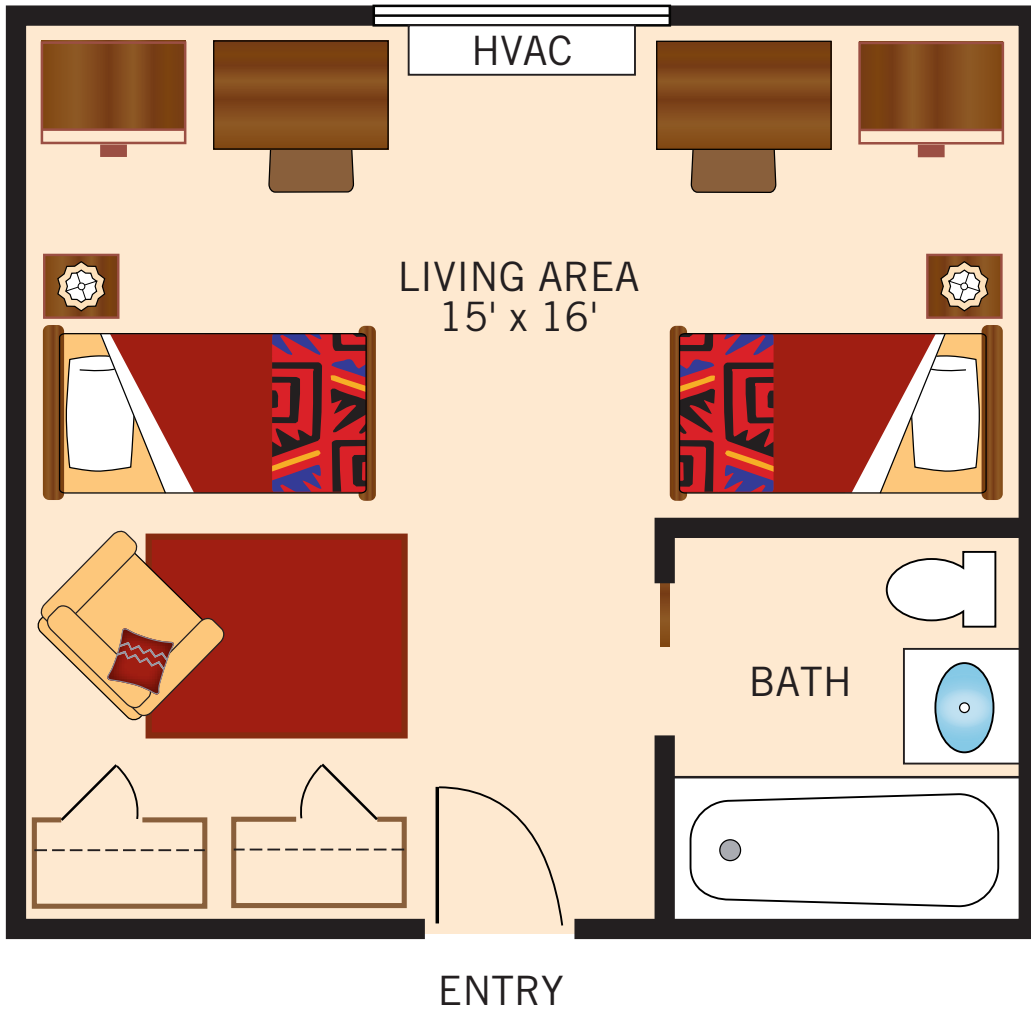

SHARED SUITE

264 Square Feet

Floor plans are not to scale and are shown for comparative purposes only.
Actual apartment floor plans may have minor variations.

KITCHENETTE SUITE

264 Square Feet

Floor plans are not to scale and are shown for comparative purposes only.
Actual apartment floor plans may have minor variations.

PRIVATE STUDIO

183 Square Feet

Floor plans are not to scale and are shown for comparative purposes only.
Actual apartment floor plans may have minor variations.