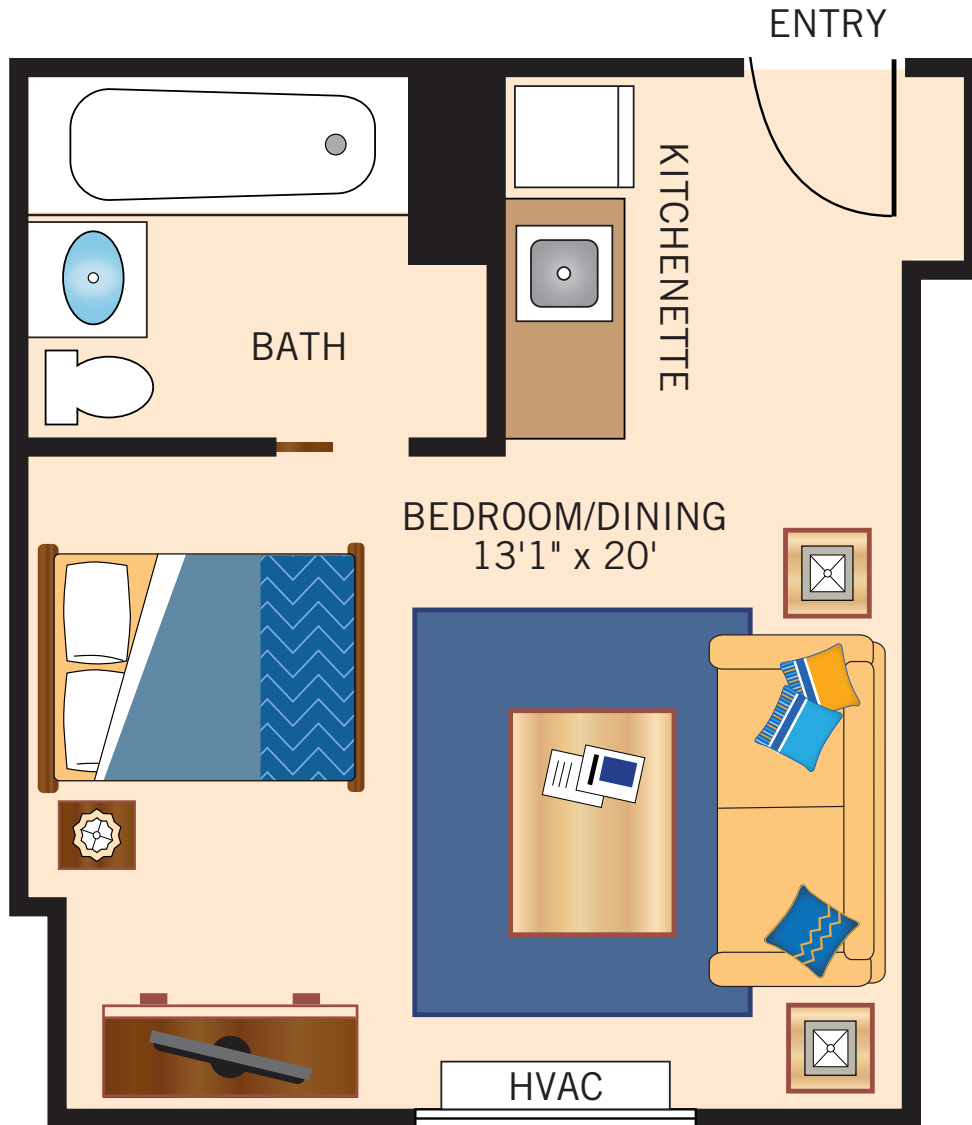

SHARED SUITE

264 Square Feet

Floor plans are not to scale and are shown for comparative purposes only.
Actual apartment floor plans may have minor variations.

KITCHENETTE SUITE

264 Square Feet

Floor plans are not to scale and are shown for comparative purposes only.
Actual apartment floor plans may have minor variations.

PRIVATE STUDIO

183 Square Feet

Floor plans are not to scale and are shown for comparative purposes only.
Actual apartment floor plans may have minor variations.