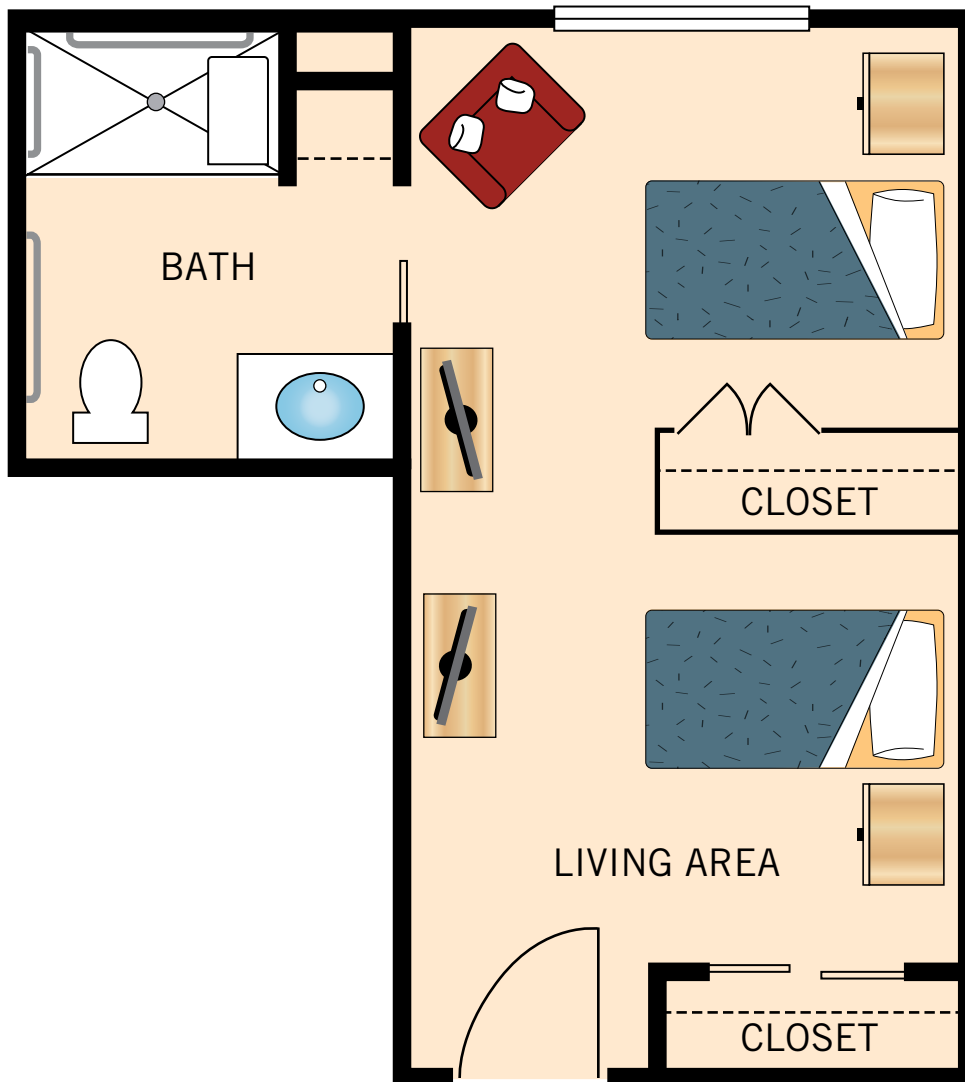

### PRIVATE STUDIO

267 Square Feet

Floor plans are not to scale and are shown for comparative purposes only.  
Actual apartment floor plans may have minor variations.

**SEMIPRIVATE STUDIO**

328 Square Feet

Floor plans are not to scale and are shown for comparative purposes only.  
Actual apartment floor plans may have minor variations.