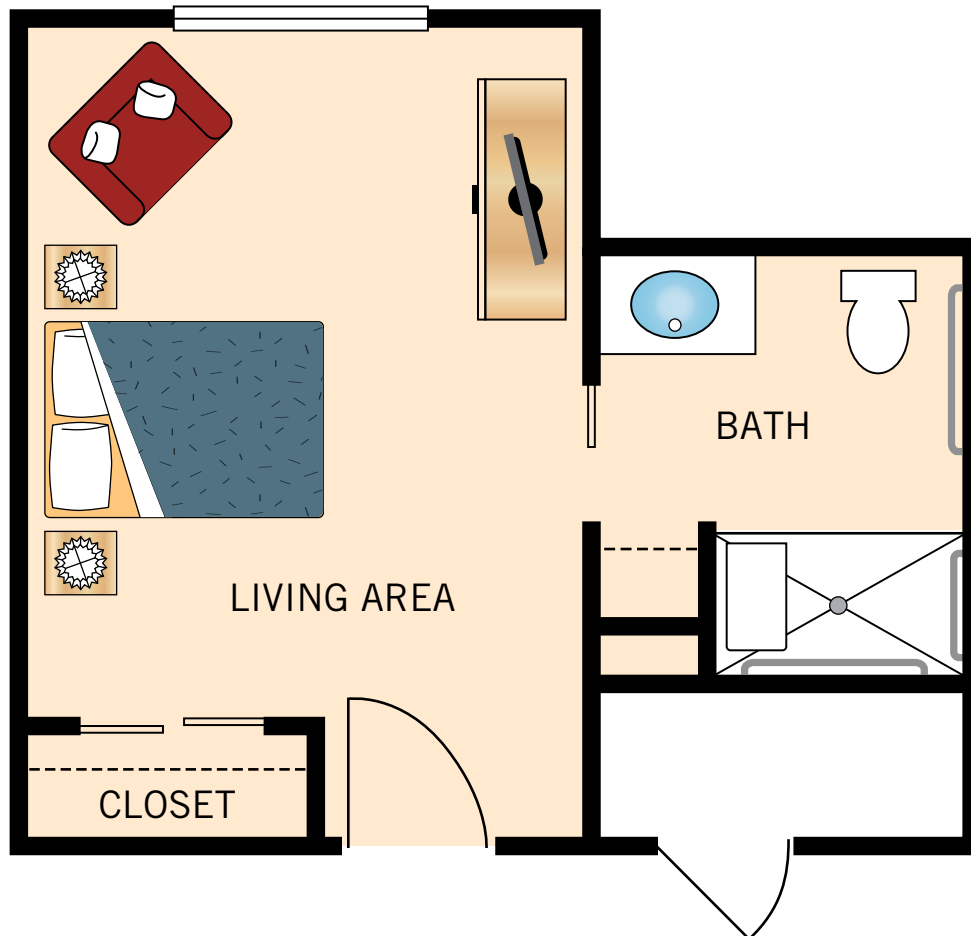

### PRIVATE STUDIO

267 Square Feet

Floor plans are not to scale and are shown for comparative purposes only.  
Actual apartment floor plans may have minor variations.

**SEMIPRIVATE STUDIO**

328 Square Feet

Floor plans are not to scale and are shown for comparative purposes only.  
Actual apartment floor plans may have minor variations.