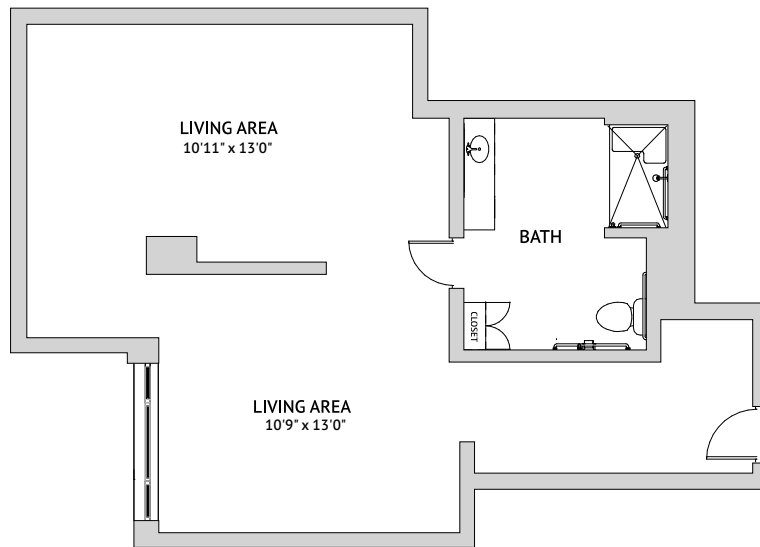

Flanders: Shared Suite
583 Square Feet

Memory Care

1540 NW 13th Avenue, Portland, OR 97209 | 503-303-1220 | watermarkthepearl.com

Floor plans are not to scale and are shown for comparative purposes only. Actual apartment floor plans may have minor variations.