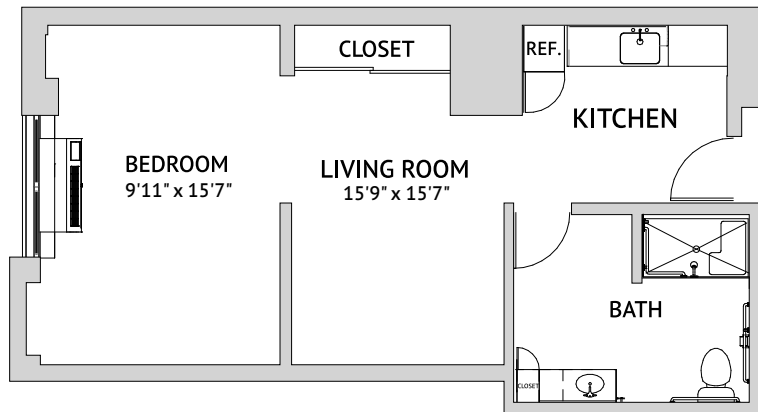

Broadway: One Bedroom
690 Square Feet

Assisted Living

1540 NW 13th Avenue, Portland, OR 97209 | 503-303-1220 | watermarkthepearl.com

Floor plans are not to scale and are shown for comparative purposes only. Actual apartment floor plans may have minor variations.