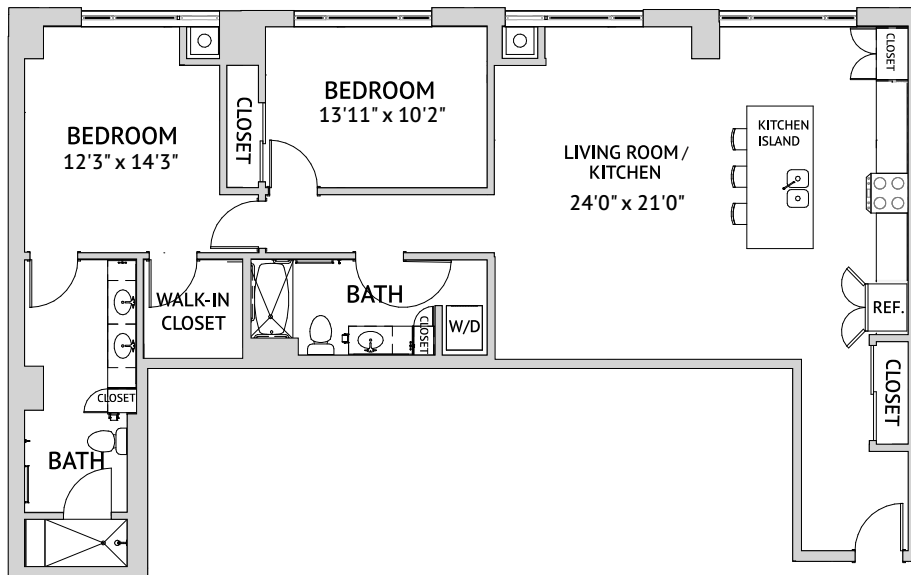

Washington: Two Bedroom
1,612 Square Feet

Independent Living

1540 NW 13th Avenue, Portland, OR 97209 | 503-303-1220 | watermarkthepearl.com

Floor plans are not to scale and are shown for comparative purposes only. Actual apartment floor plans may have minor variations.