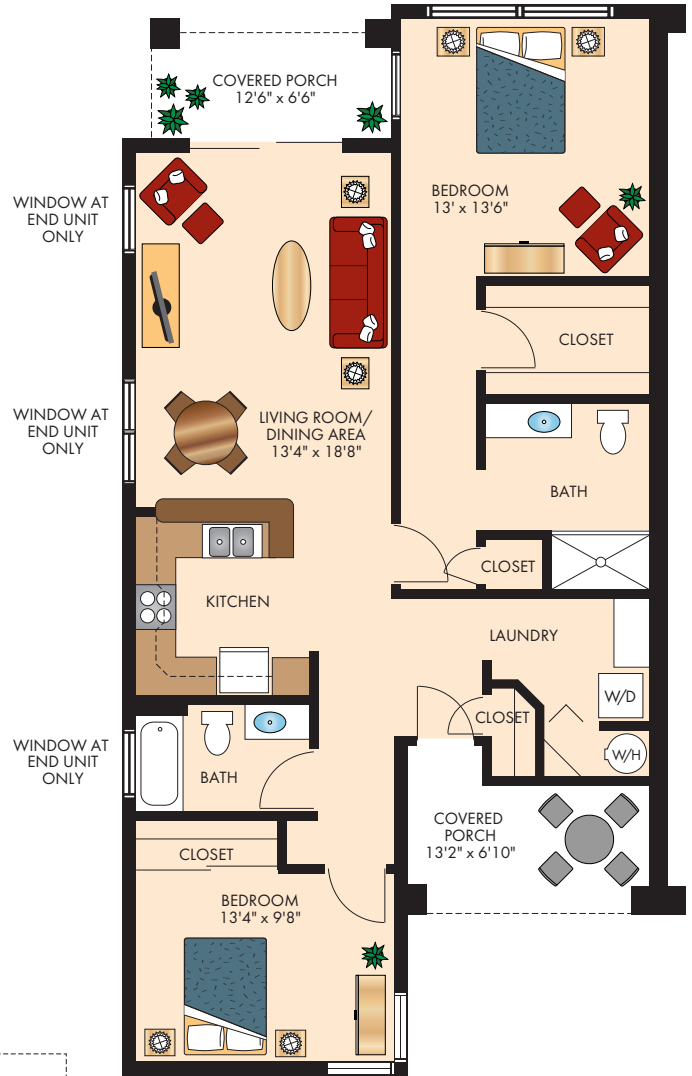

THE CASITAS

Floor Plans

ZINNIA

TWO BEDROOM WITH TWO BATH

1,234 Square Feet

WOLFBERRY

TWO BEDROOM WITH TWO BATH

1,522 Square Feet

Floor plans are not to scale and are shown for comparative purposes only. Actual apartment floor plans may have minor variations.

THE FOUNTAINS
AT LA CHOLLA
A WATERMARK RETIREMENT COMMUNITY®

2001 W. Rudasill Road • Tucson, AZ 85704 • 520-797-2001 • watermarkcommunities.com

THE CASITAS

Floor Plans

THISTLE

ONE BEDROOM WITH DEN

934 Square Feet

VERBENA

TWO BEDROOM WITH TWO BATH

1,236 Square Feet

FICUS

TWO BEDROOM WITH TWO BATH

1,200 Square Feet

Floor plans are not to scale and are shown for comparative purposes only.
Actual apartment floor plans may have minor variations.