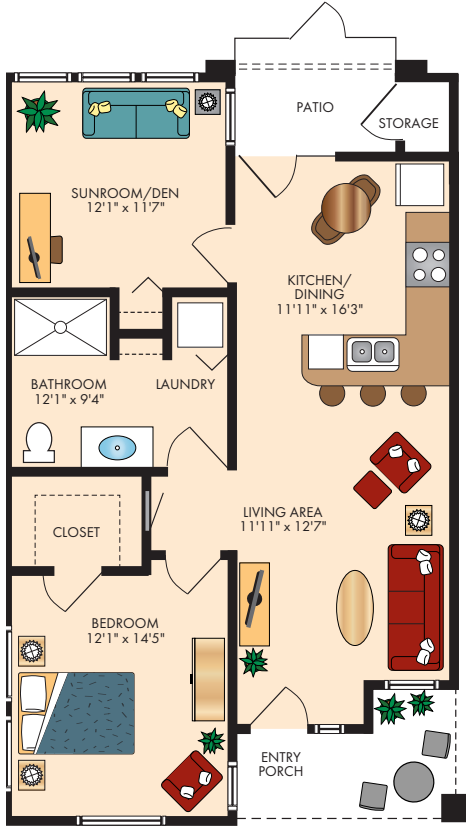

THE CASITAS

Floor Plans

ZINNIA

TWO BEDROOM WITH TWO BATH

1,234 Square Feet

WOLFBERRY

TWO BEDROOM WITH TWO BATH

1,522 Square Feet

Floor plans are not to scale and are shown for comparative purposes only. Actual apartment floor plans may have minor variations.

THE FOUNTAINS
AT LA CHOLLA
A WATERMARK RETIREMENT COMMUNITY®

2001 W. Rudasill Road • Tucson, AZ 85704 • 520-797-2001 • watermarkcommunities.com

THE CASITAS

Floor Plans

THISTLE

ONE BEDROOM WITH DEN

934 Square Feet

VERBENA

TWO BEDROOM WITH TWO BATH

1,236 Square Feet

FICUS

TWO BEDROOM WITH TWO BATH

1,200 Square Feet

Floor plans are not to scale and are shown for comparative purposes only.
Actual apartment floor plans may have minor variations.