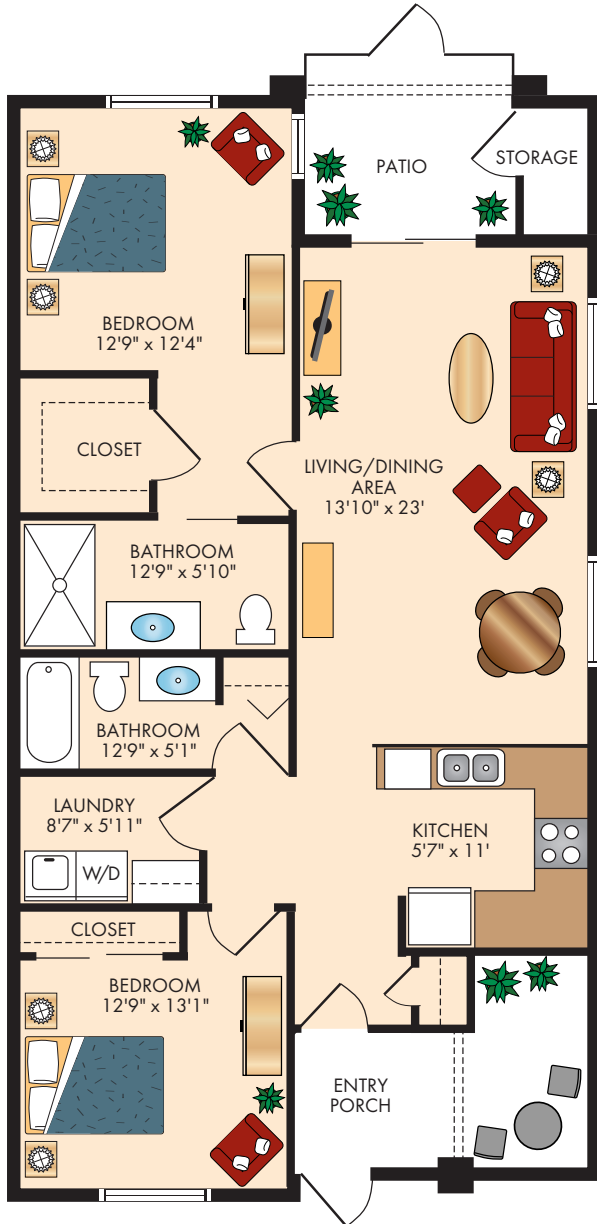

THE CASITAS

Floor Plans

ZINNIA

TWO BEDROOM WITH TWO BATH

1,234 Square Feet

WOLFBERRY

TWO BEDROOM WITH TWO BATH

1,522 Square Feet

Floor plans are not to scale and are shown for comparative purposes only. Actual apartment floor plans may have minor variations.

THE FOUNTAINS
AT LA CHOLLA
A WATERMARK RETIREMENT COMMUNITY®

2001 W. Rudasill Road • Tucson, AZ 85704 • 520-797-2001 • watermarkcommunities.com

THE CASITAS

Floor Plans

THISTLE

ONE BEDROOM WITH DEN

934 Square Feet

VERBENA

TWO BEDROOM WITH TWO BATH

1,236 Square Feet

FICUS

TWO BEDROOM WITH TWO BATH

1,200 Square Feet

Floor plans are not to scale and are shown for comparative purposes only.
Actual apartment floor plans may have minor variations.