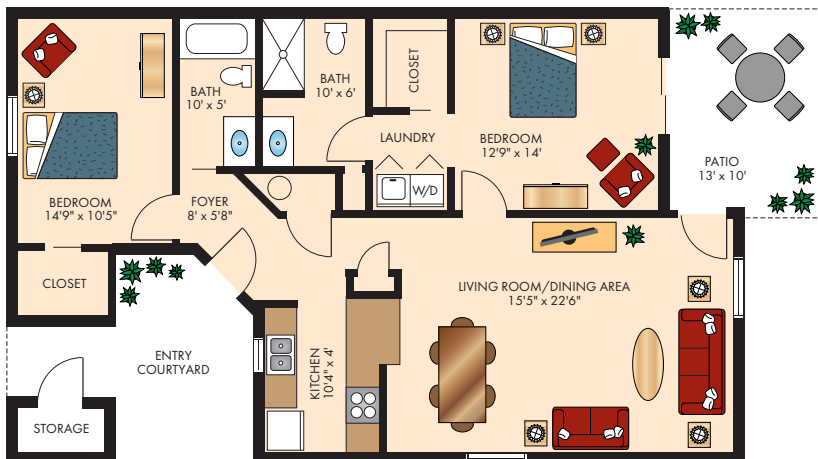

THE CASITAS

Floor Plans

ZINNIA

TWO BEDROOM WITH TWO BATH

1,234 Square Feet

WOLFBERRY

TWO BEDROOM WITH TWO BATH

1,522 Square Feet

Floor plans are not to scale and are shown for comparative purposes only. Actual apartment floor plans may have minor variations.

THE FOUNTAINS
AT LA CHOLLA
A WATERMARK RETIREMENT COMMUNITY®

2001 W. Rudasill Road • Tucson, AZ 85704 • 520-797-2001 • watermarkcommunities.com

THE CASITAS

Floor Plans

THISTLE

ONE BEDROOM WITH DEN

934 Square Feet

VERBENA

TWO BEDROOM WITH TWO BATH

1,236 Square Feet

FICUS

TWO BEDROOM WITH TWO BATH

1,200 Square Feet

Floor plans are not to scale and are shown for comparative purposes only.
Actual apartment floor plans may have minor variations.