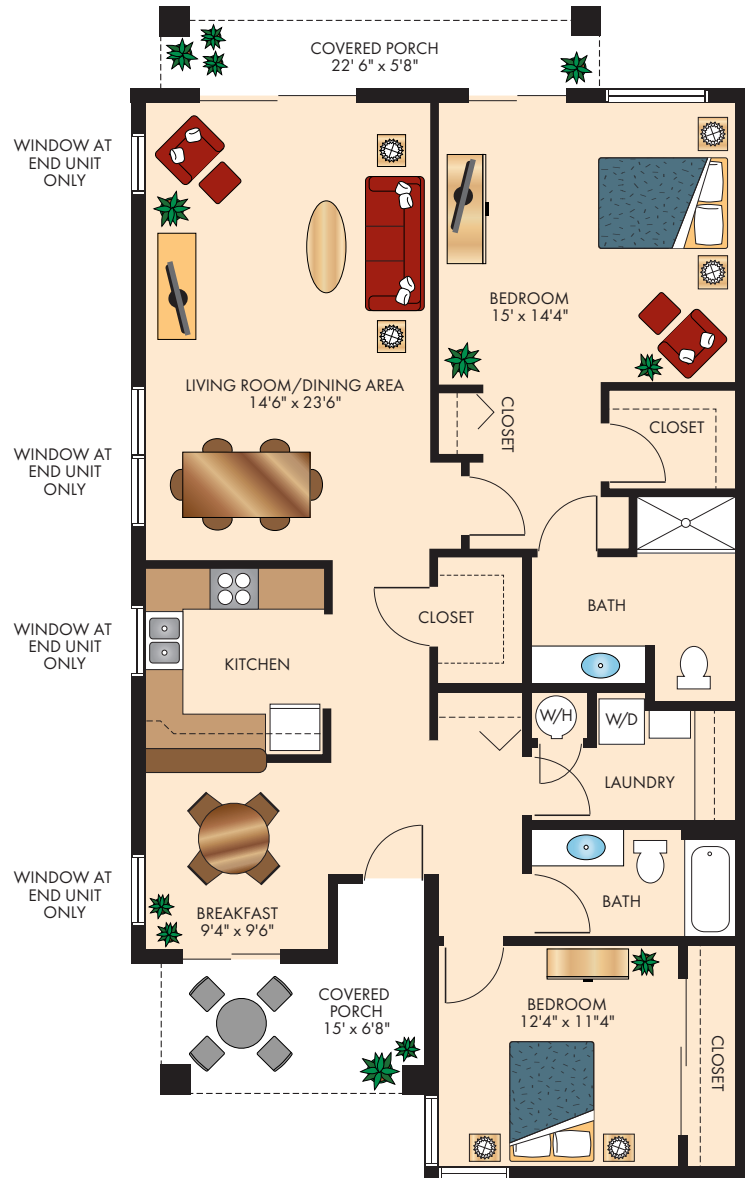

THE CASITAS

Floor Plans

ZINNIA

TWO BEDROOM WITH TWO BATH

1,234 Square Feet

WOLFBERRY

TWO BEDROOM WITH TWO BATH

1,522 Square Feet

Floor plans are not to scale and are shown for comparative purposes only. Actual apartment floor plans may have minor variations.

THE FOUNTAINS
AT LA CHOLLA
A WATERMARK RETIREMENT COMMUNITY®

2001 W. Rudasill Road • Tucson, AZ 85704 • 520-797-2001 • watermarkcommunities.com

THE CASITAS

Floor Plans

THISTLE

ONE BEDROOM WITH DEN

934 Square Feet

VERBENA

TWO BEDROOM WITH TWO BATH

1,236 Square Feet

FICUS

TWO BEDROOM WITH TWO BATH

1,200 Square Feet

Floor plans are not to scale and are shown for comparative purposes only.
Actual apartment floor plans may have minor variations.