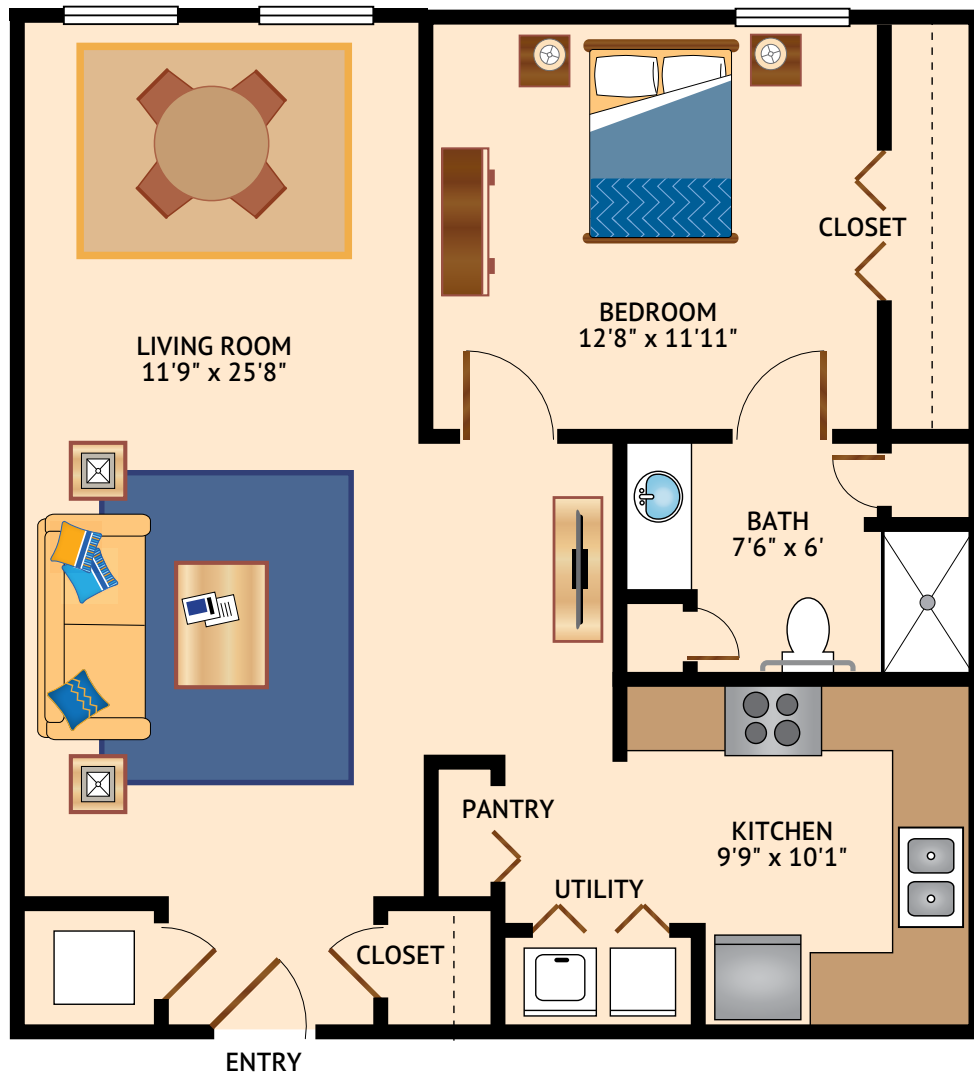

DELUXE BLUEBONNET – ONE BEDROOM
800 Square Feet

Floor plans are not to scale and are shown for comparative purposes only.
Actual apartment floor plans may have minor variations.

5301 Bryant Irvin Road • Fort Worth, TX 76132 • 817-294-2280 • broadwaycityview.watermarkcommunities.com

THE BLUEBONNET – ONE BEDROOM
716 Square Feet

Floor plans are not to scale and are shown for comparative purposes only.
Actual apartment floor plans may have minor variations.

5301 Bryant Irvin Road • Fort Worth, TX 76132 • 817-294-2280 • broadwaycityview.watermarkcommunities.com