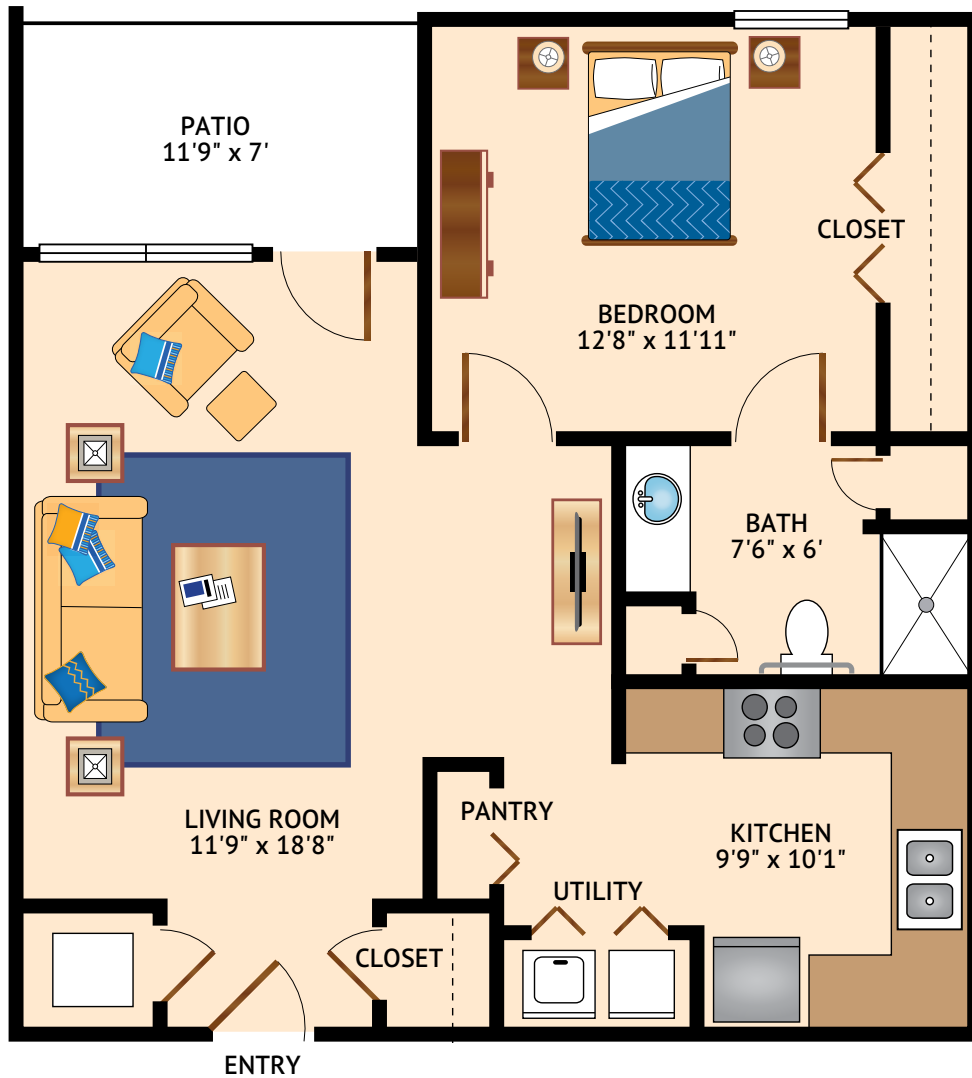

DELUXE BLUEBONNET – ONE BEDROOM
800 Square Feet

Floor plans are not to scale and are shown for comparative purposes only.
Actual apartment floor plans may have minor variations.

5301 Bryant Irvin Road • Fort Worth, TX 76132 • 817-294-2280 • broadwaycityview.watermarkcommunities.com

THE BLUEBONNET – ONE BEDROOM
716 Square Feet

Floor plans are not to scale and are shown for comparative purposes only.
Actual apartment floor plans may have minor variations.

5301 Bryant Irvin Road • Fort Worth, TX 76132 • 817-294-2280 • broadwaycityview.watermarkcommunities.com