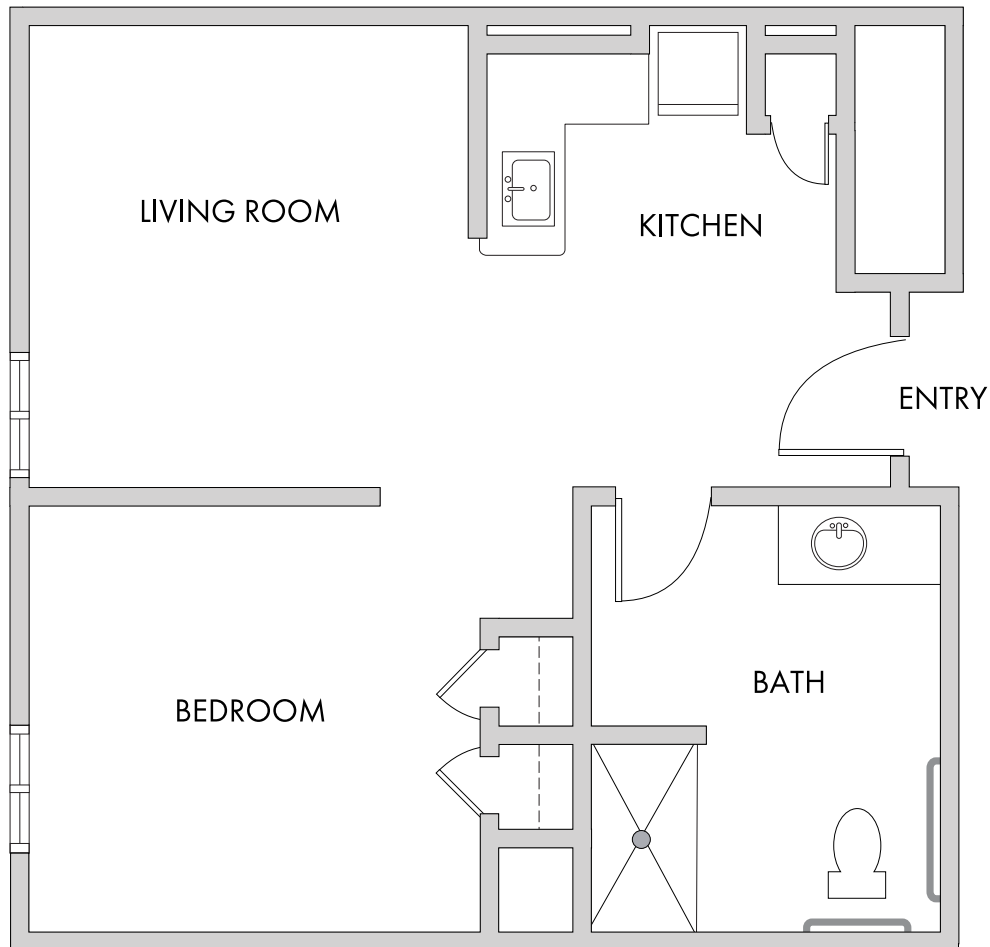

THE ARMSTRONG GRAND STUDIO

548 Square Feet

Floor plans are not to scale and are shown for comparative purposes only.
Actual apartment floor plans may have minor variations.

THE ARMSTRONG PETITE STUDIO

325 Square Feet

Floor plans are not to scale and are shown for comparative purposes only.
Actual apartment floor plans may have minor variations.

THE VILLANOVA DELUXE STUDIO

452 Square Feet

Floor plans are not to scale and are shown for comparative purposes only.
Actual apartment floor plans may have minor variations.

THE VILLANOVA GRAND STUDIO

452 Square Feet

Floor plans are not to scale and are shown for comparative purposes only.
Actual apartment floor plans may have minor variations.