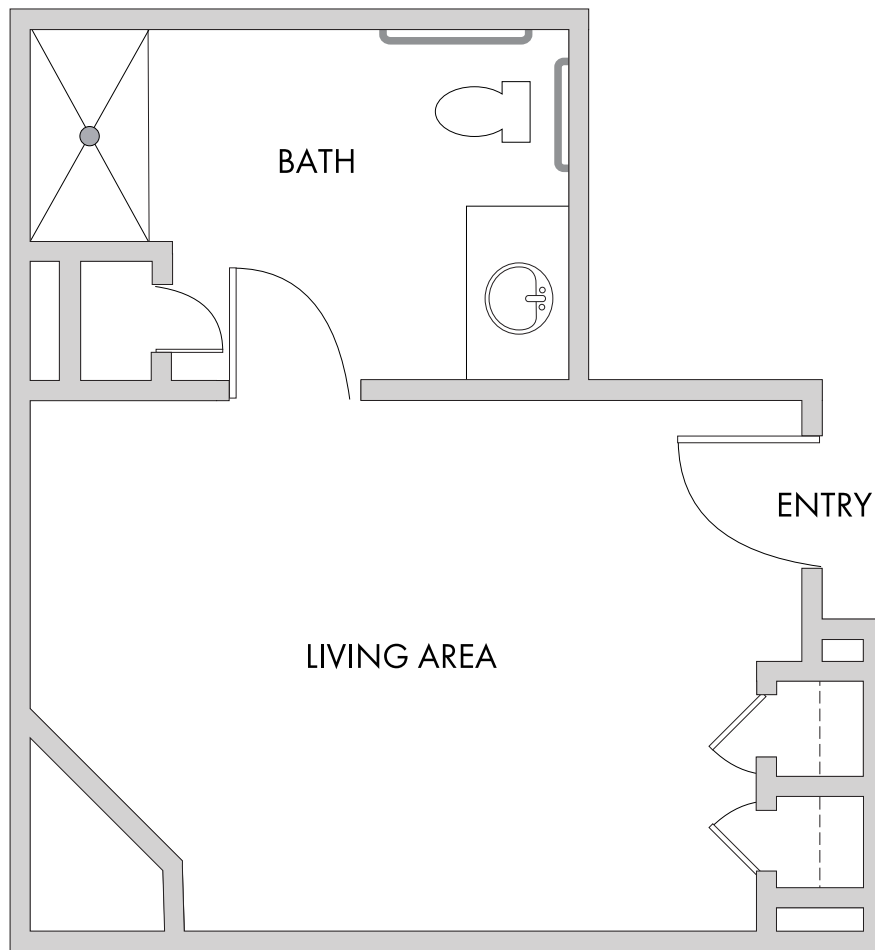

THE ARMSTRONG GRAND STUDIO

548 Square Feet

Floor plans are not to scale and are shown for comparative purposes only.
Actual apartment floor plans may have minor variations.

THE ARMSTRONG PETITE STUDIO

325 Square Feet

Floor plans are not to scale and are shown for comparative purposes only.
Actual apartment floor plans may have minor variations.

THE VILLANOVA DELUXE STUDIO

452 Square Feet

Floor plans are not to scale and are shown for comparative purposes only.
Actual apartment floor plans may have minor variations.

THE VILLANOVA GRAND STUDIO

452 Square Feet

Floor plans are not to scale and are shown for comparative purposes only.
Actual apartment floor plans may have minor variations.