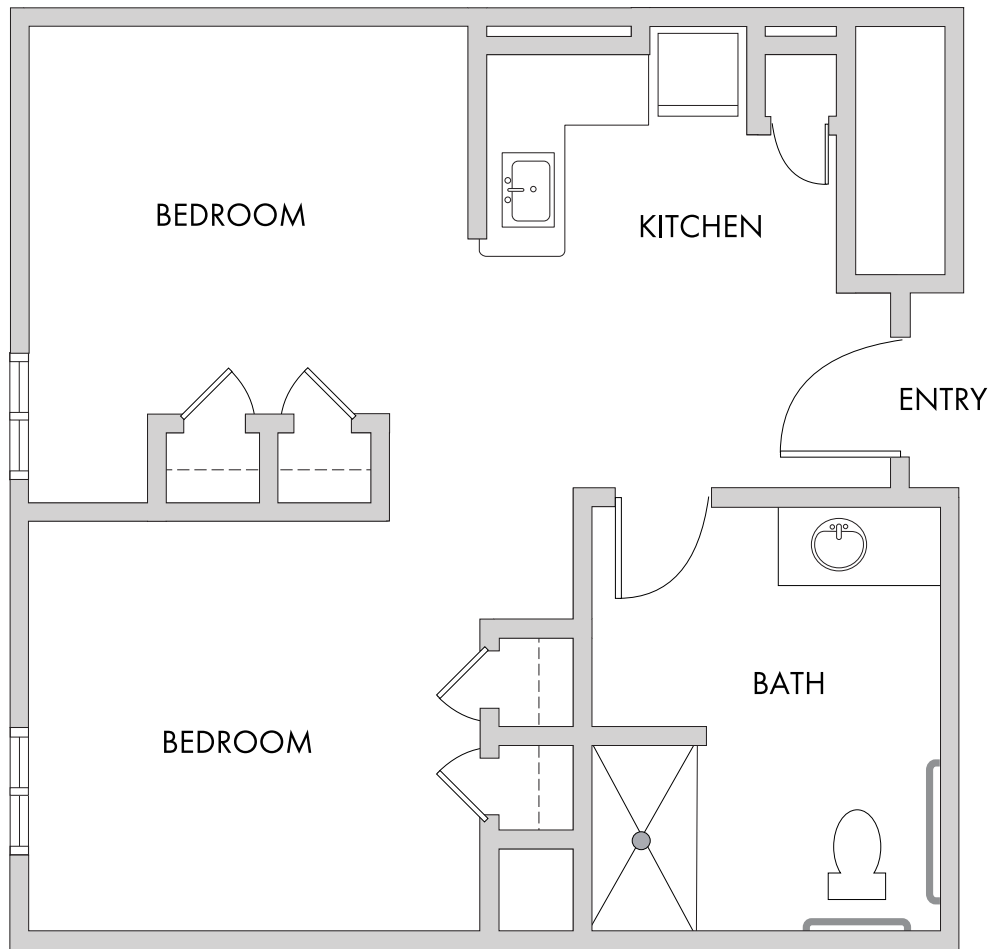

THE ARMSTRONG GRAND STUDIO

548 Square Feet

Floor plans are not to scale and are shown for comparative purposes only.
Actual apartment floor plans may have minor variations.

THE ARMSTRONG PETITE STUDIO

325 Square Feet

Floor plans are not to scale and are shown for comparative purposes only.
Actual apartment floor plans may have minor variations.

THE VILLANOVA DELUXE STUDIO

452 Square Feet

Floor plans are not to scale and are shown for comparative purposes only.
Actual apartment floor plans may have minor variations.

THE VILLANOVA GRAND STUDIO

452 Square Feet

Floor plans are not to scale and are shown for comparative purposes only.
Actual apartment floor plans may have minor variations.