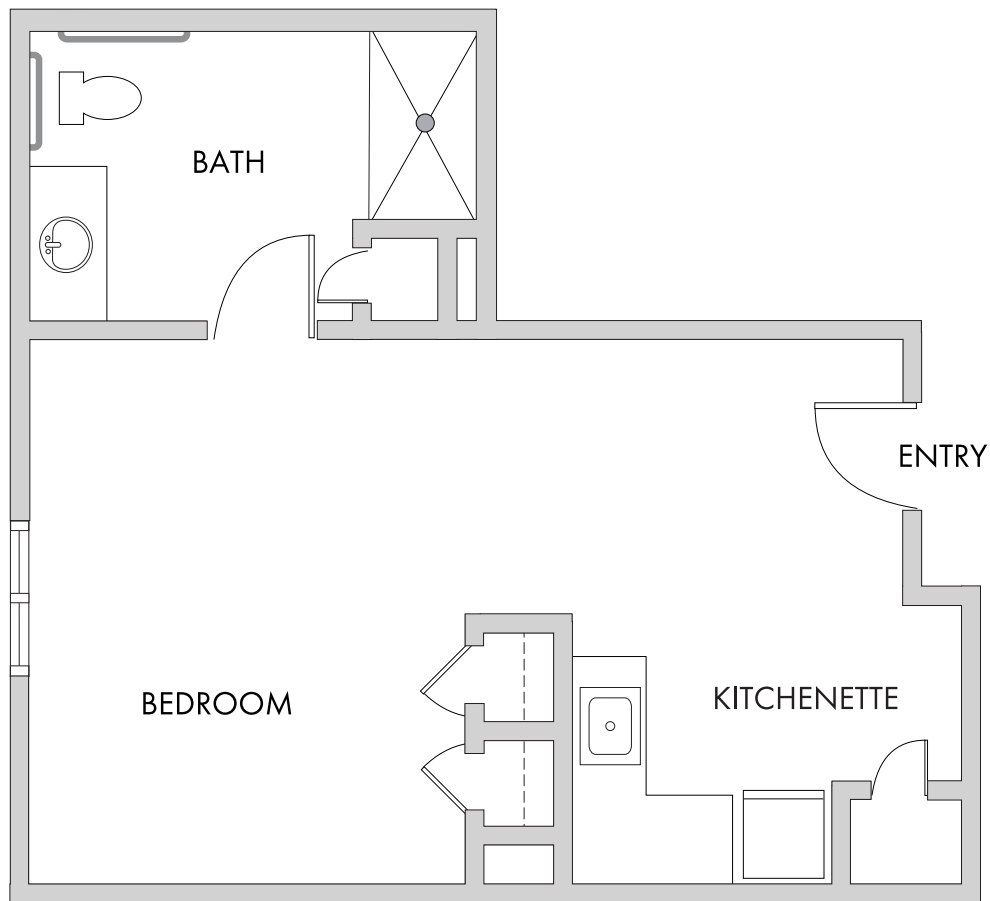

THE ARMSTRONG GRAND STUDIO

548 Square Feet

Floor plans are not to scale and are shown for comparative purposes only.
Actual apartment floor plans may have minor variations.

THE ARMSTRONG PETITE STUDIO

325 Square Feet

Floor plans are not to scale and are shown for comparative purposes only.
Actual apartment floor plans may have minor variations.

THE VILLANOVA DELUXE STUDIO

452 Square Feet

Floor plans are not to scale and are shown for comparative purposes only.
Actual apartment floor plans may have minor variations.

THE VILLANOVA GRAND STUDIO

452 Square Feet

Floor plans are not to scale and are shown for comparative purposes only.
Actual apartment floor plans may have minor variations.