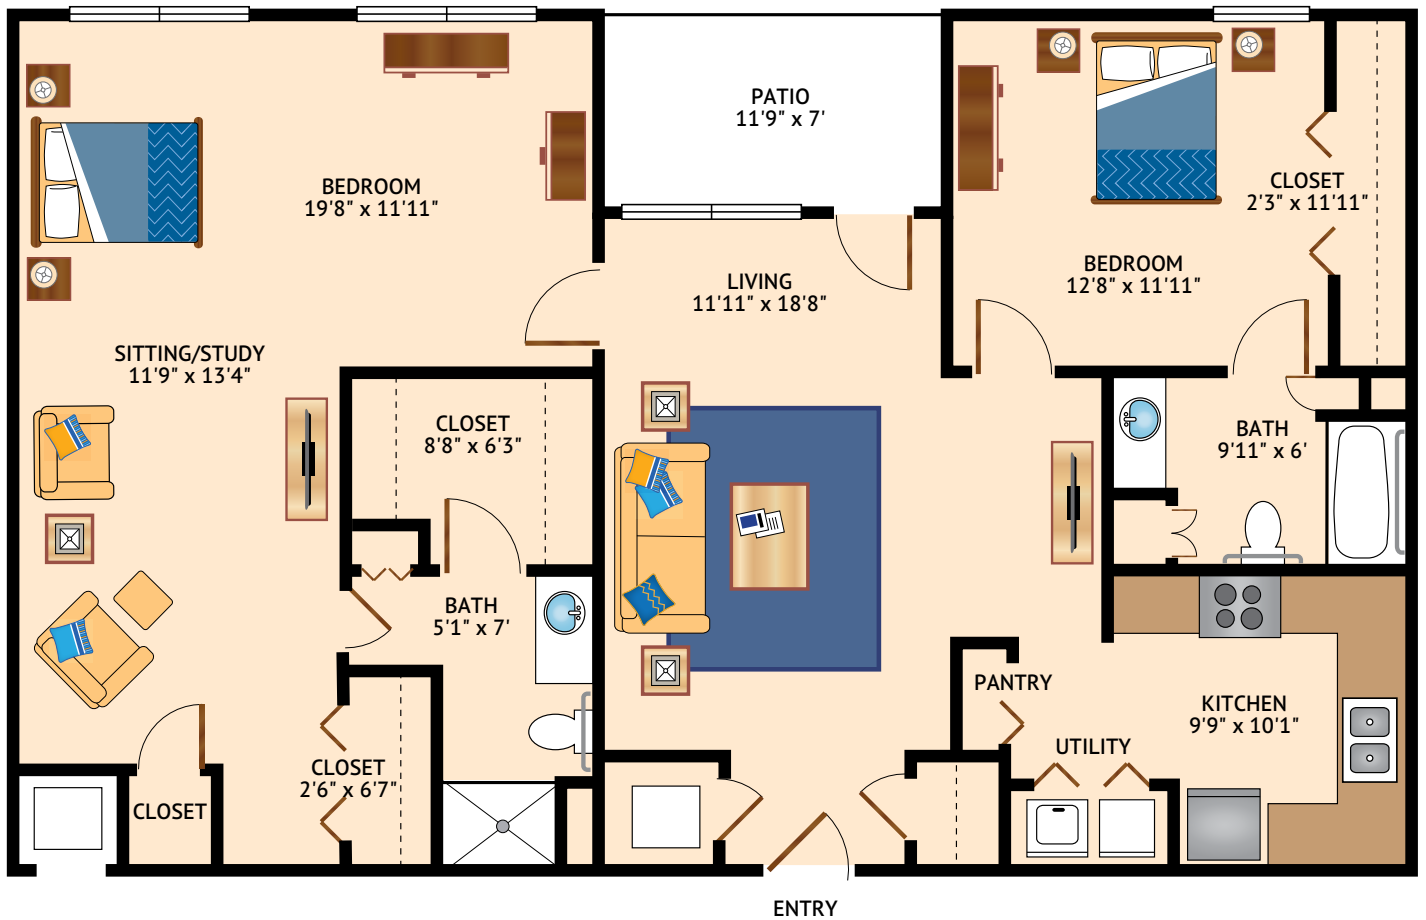

THE SUNFLOWER – TWO BEDROOM DELUXE
1,322 Square Feet

Floor plans are not to scale and are shown for comparative purposes only.
Actual apartment floor plans may have minor variations.

5301 Bryant Irvin Road • Fort Worth, TX 76132 • 817-294-2280 • broadwaycityview.watermarkcommunities.com

DELUXE POPPY – TWO BEDROOM
1,165 Square Feet

Floor plans are not to scale and are shown for comparative purposes only.
Actual apartment floor plans may have minor variations.

5301 Bryant Irvin Road • Fort Worth, TX 76132 • 817-294-2280 • broadwaycityview.watermarkcommunities.com

THE POPPY – TWO BEDROOM
1,081 Square Feet

Floor plans are not to scale and are shown for comparative purposes only.
Actual apartment floor plans may have minor variations.

5301 Bryant Irvin Road • Fort Worth, TX 76132 • 817-294-2280 • broadwaycityview.watermarkcommunities.com