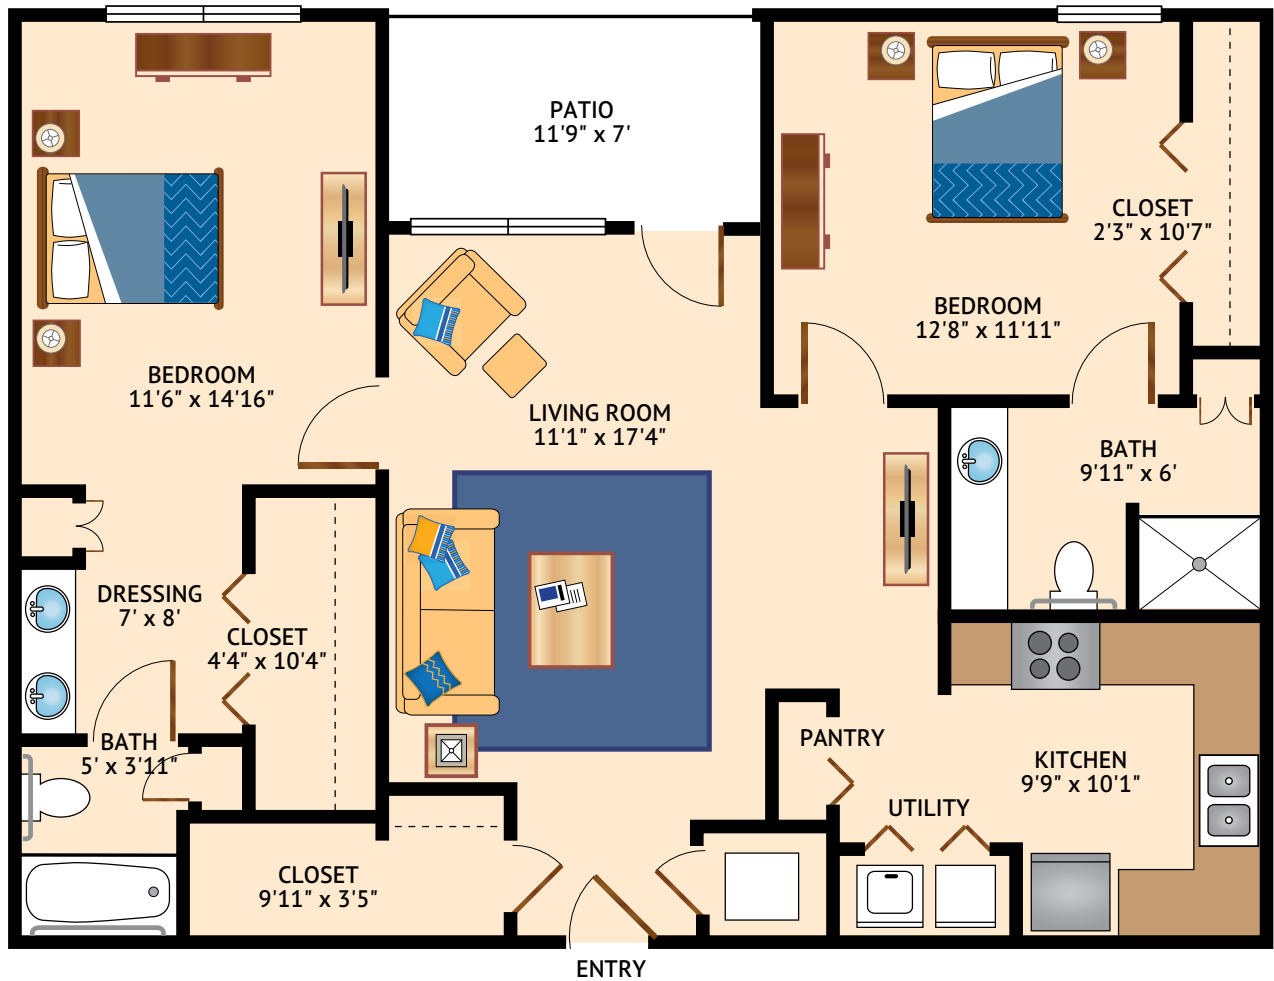

THE SUNFLOWER – TWO BEDROOM DELUXE
1,322 Square Feet

Floor plans are not to scale and are shown for comparative purposes only.
Actual apartment floor plans may have minor variations.

5301 Bryant Irvin Road • Fort Worth, TX 76132 • 817-294-2280 • broadwaycityview.watermarkcommunities.com

DELUXE POPPY – TWO BEDROOM
1,165 Square Feet

Floor plans are not to scale and are shown for comparative purposes only.
Actual apartment floor plans may have minor variations.

5301 Bryant Irvin Road • Fort Worth, TX 76132 • 817-294-2280 • broadwaycityview.watermarkcommunities.com

THE POPPY – TWO BEDROOM
1,081 Square Feet

Floor plans are not to scale and are shown for comparative purposes only.
Actual apartment floor plans may have minor variations.

5301 Bryant Irvin Road • Fort Worth, TX 76132 • 817-294-2280 • broadwaycityview.watermarkcommunities.com