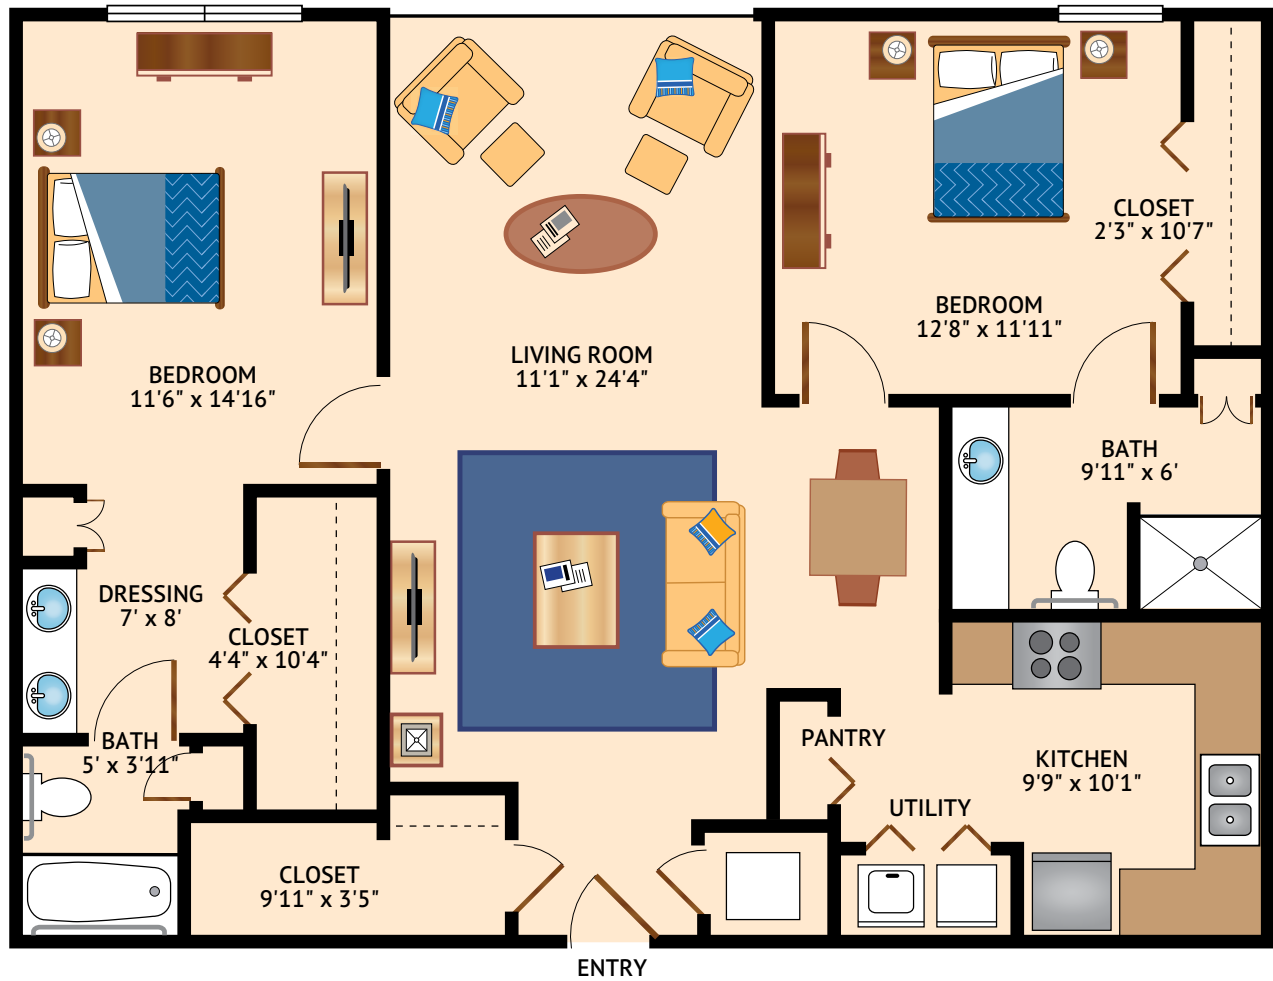

THE SUNFLOWER – TWO BEDROOM DELUXE
1,322 Square Feet

Floor plans are not to scale and are shown for comparative purposes only.
Actual apartment floor plans may have minor variations.

5301 Bryant Irvin Road • Fort Worth, TX 76132 • 817-294-2280 • broadwaycityview.watermarkcommunities.com

DELUXE POPPY – TWO BEDROOM
1,165 Square Feet

Floor plans are not to scale and are shown for comparative purposes only.
Actual apartment floor plans may have minor variations.

5301 Bryant Irvin Road • Fort Worth, TX 76132 • 817-294-2280 • broadwaycityview.watermarkcommunities.com

THE POPPY – TWO BEDROOM
1,081 Square Feet

Floor plans are not to scale and are shown for comparative purposes only.
Actual apartment floor plans may have minor variations.

5301 Bryant Irvin Road • Fort Worth, TX 76132 • 817-294-2280 • broadwaycityview.watermarkcommunities.com