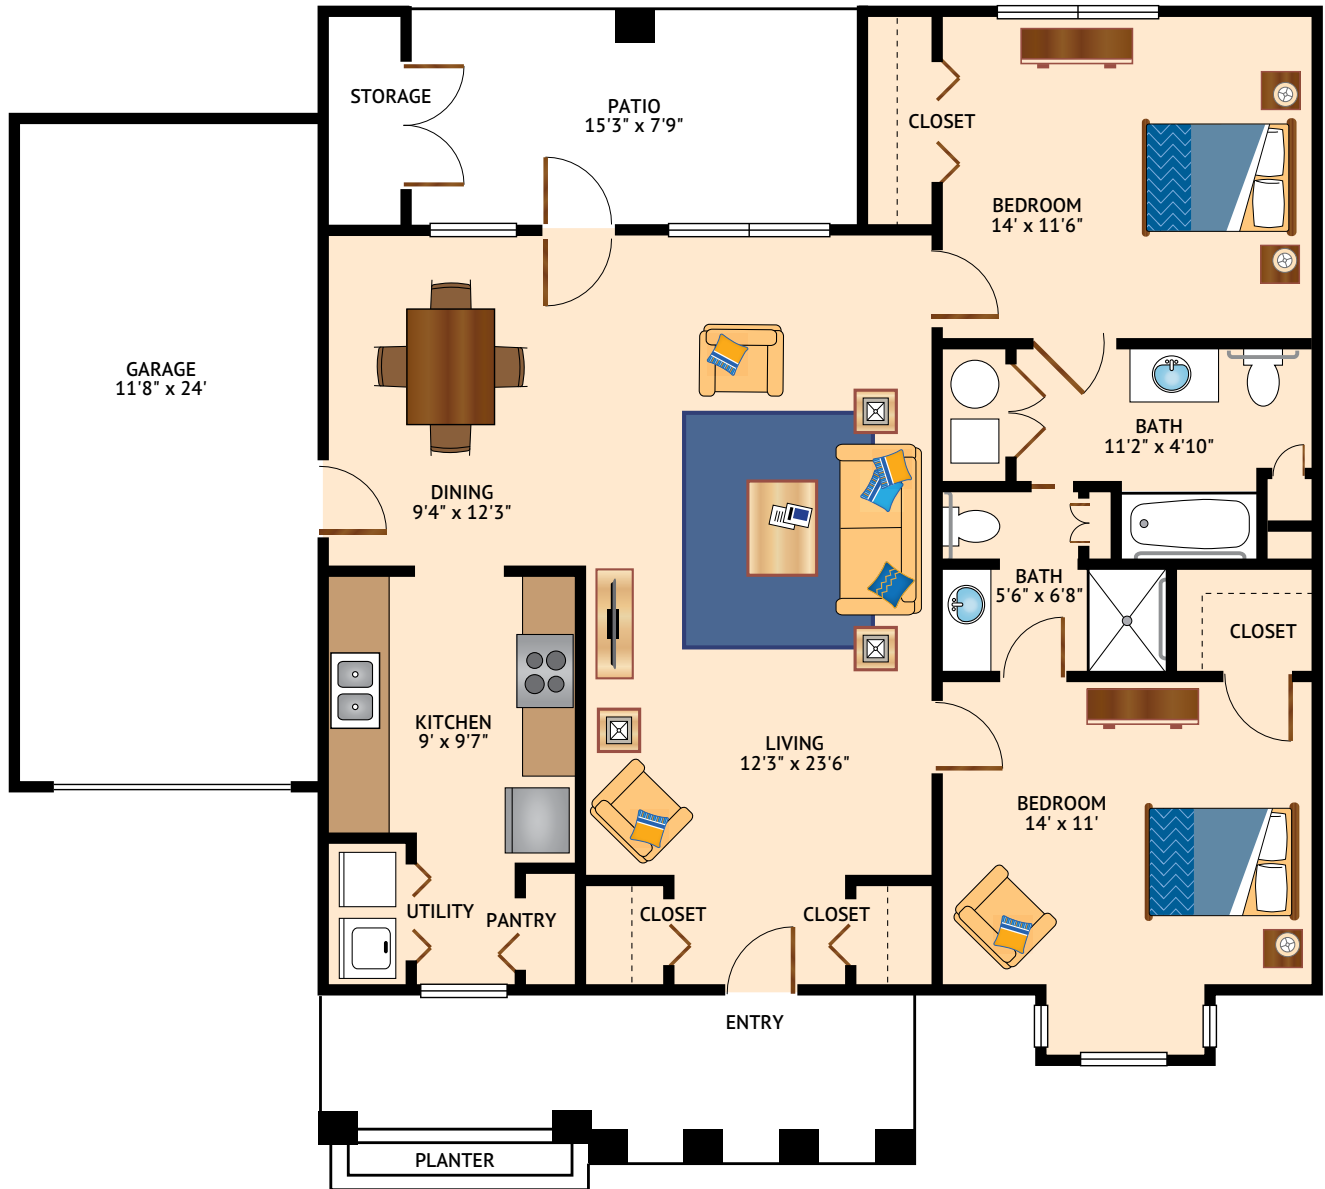

**THE MORNING GLORY VILLA – TWO BEDROOM WITH DEN**  
1,303 Square Feet

Floor plans are not to scale and are shown for comparative purposes only.  
Actual apartment floor plans may have minor variations.

5301 Bryant Irvin Road • Fort Worth, TX 76132 • 817-294-2280 • [broadwaycityview.watermarkcommunities.com](http://broadwaycityview.watermarkcommunities.com)

**THE MARIGOLD VILLA – TWO BEDROOM**  
1,124 Square Feet

Floor plans are not to scale and are shown for comparative purposes only.  
Actual apartment floor plans may have minor variations.

5301 Bryant Irvin Road • Fort Worth, TX 76132 • 817-294-2280 • [broadwaycityview.watermarkcommunities.com](http://broadwaycityview.watermarkcommunities.com)