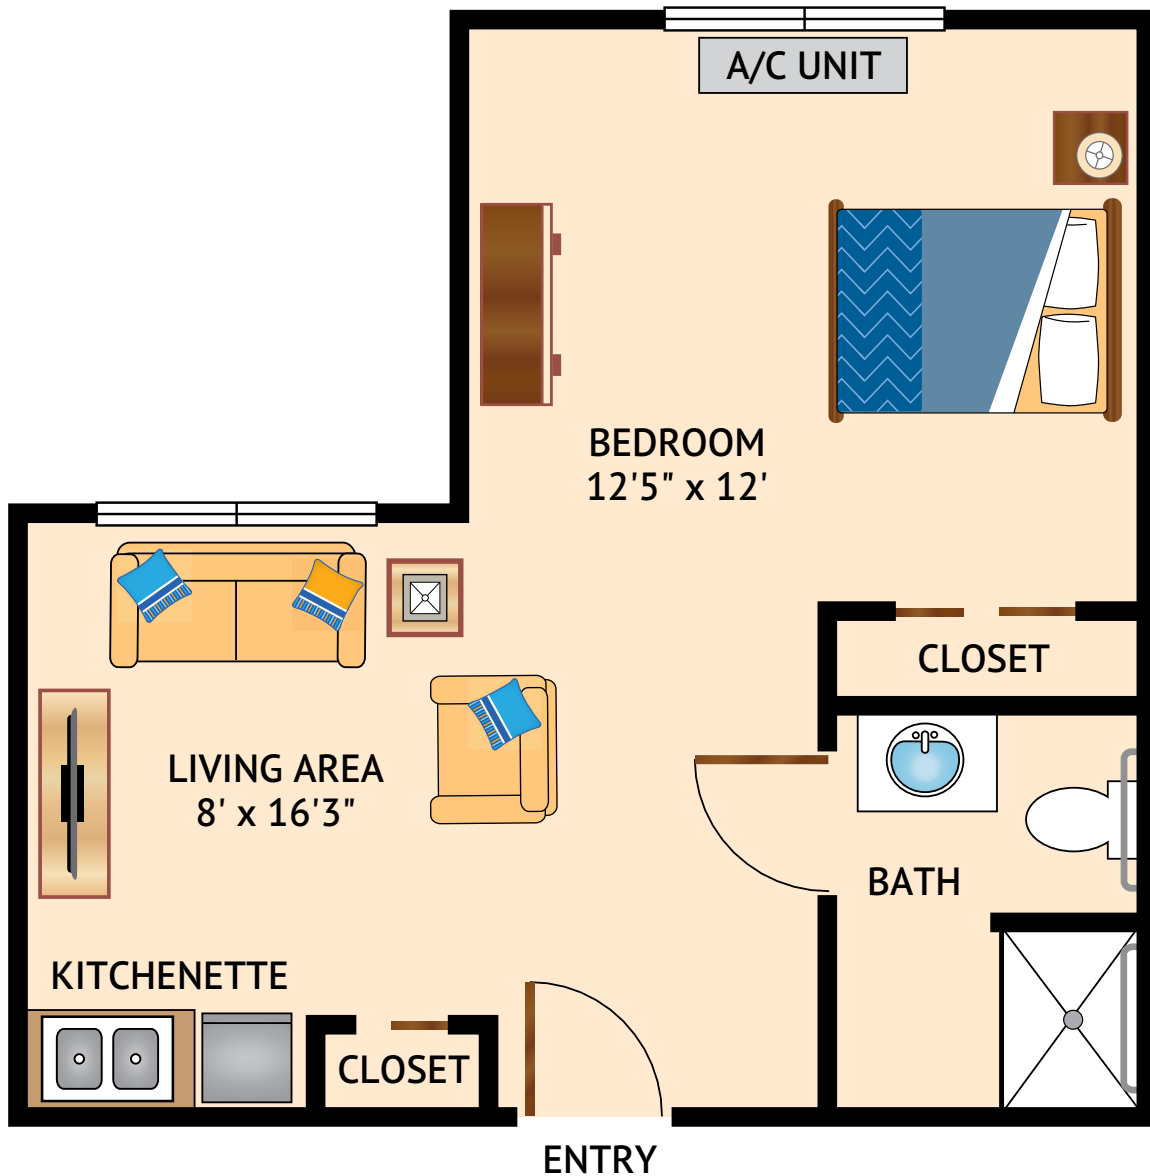

THE MAGNOLIA – STUDIO
466-476 Square Feet

Floor plans are not to scale and are shown for comparative purposes only.
Actual apartment floor plans may have minor variations.

5301 Bryant Irvin Road • Fort Worth, TX 76132 • 817-294-2280 • broadwaycityview.watermarkcommunities.com

THE REDBUD – STUDIO
384-436 Square Feet

Floor plans are not to scale and are shown for comparative purposes only.
Actual apartment floor plans may have minor variations.

5301 Bryant Irvin Road • Fort Worth, TX 76132 • 817-294-2280 • broadwaycityview.watermarkcommunities.com

THE LIVE OAK – STUDIO
333-392 Square Feet

Floor plans are not to scale and are shown for comparative purposes only.
Actual apartment floor plans may have minor variations.

5301 Bryant Irvin Road • Fort Worth, TX 76132 • 817-294-2280 • broadwaycityview.watermarkcommunities.com

THE WILLOW – STUDIO
308-311 Square Feet

Floor plans are not to scale and are shown for comparative purposes only.
Actual apartment floor plans may have minor variations.

5301 Bryant Irvin Road • Fort Worth, TX 76132 • 817-294-2280 • broadwaycityview.watermarkcommunities.com