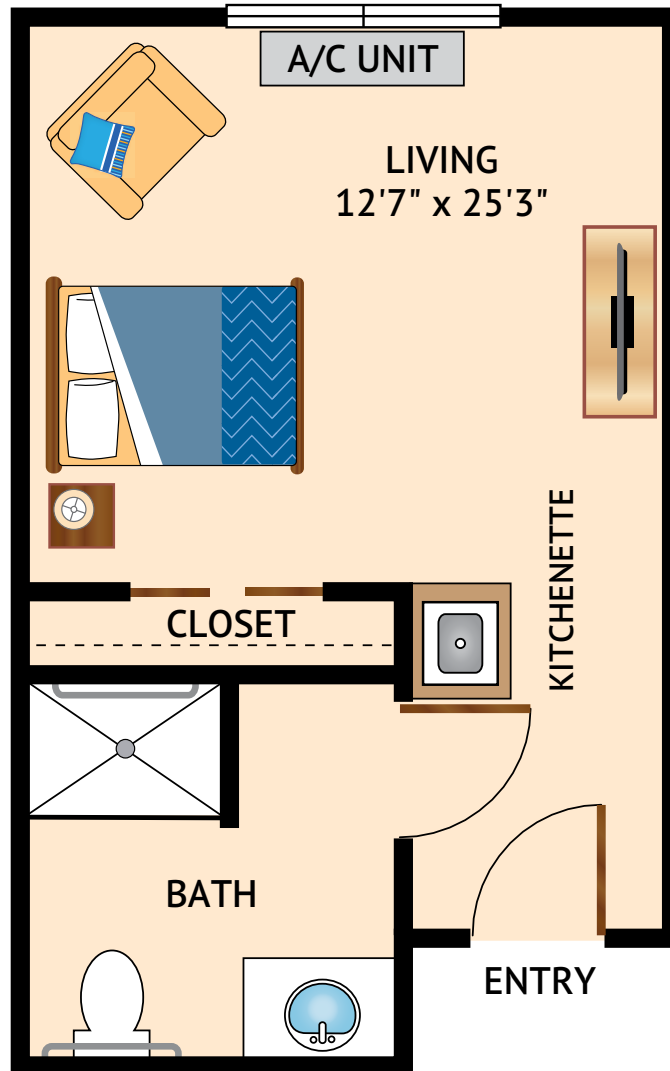

THE MAGNOLIA – STUDIO
466-476 Square Feet

Floor plans are not to scale and are shown for comparative purposes only.
Actual apartment floor plans may have minor variations.

5301 Bryant Irvin Road • Fort Worth, TX 76132 • 817-294-2280 • broadwaycityview.watermarkcommunities.com

THE REDBUD – STUDIO
384-436 Square Feet

Floor plans are not to scale and are shown for comparative purposes only.
Actual apartment floor plans may have minor variations.

5301 Bryant Irvin Road • Fort Worth, TX 76132 • 817-294-2280 • broadwaycityview.watermarkcommunities.com

THE LIVE OAK – STUDIO
333-392 Square Feet

Floor plans are not to scale and are shown for comparative purposes only.
Actual apartment floor plans may have minor variations.

5301 Bryant Irvin Road • Fort Worth, TX 76132 • 817-294-2280 • broadwaycityview.watermarkcommunities.com

THE RED OAK – STUDIO
325 Square Feet

Floor plans are not to scale and are shown for comparative purposes only.
Actual apartment floor plans may have minor variations.

5301 Bryant Irvin Road • Fort Worth, TX 76132 • 817-294-2280 • broadwaycityview.watermarkcommunities.com