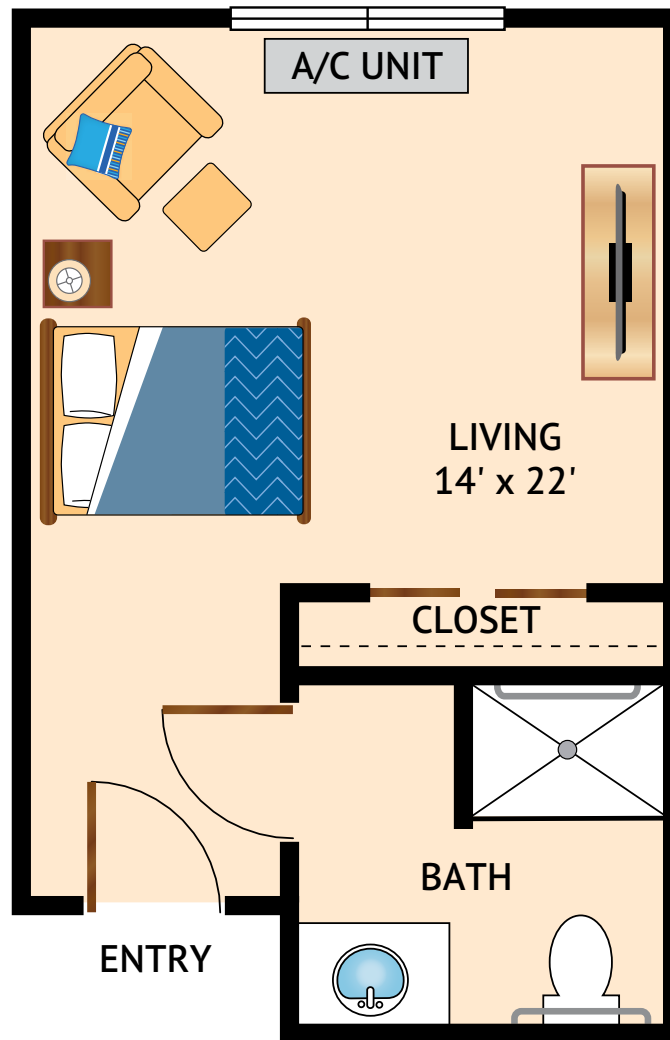

THE REDBUD – STUDIO
384-436 Square Feet

Floor plans are not to scale and are shown for comparative purposes only.
Actual apartment floor plans may have minor variations.

5301 Bryant Irvin Road • Fort Worth, TX 76132 • 817-294-2280 • broadwaycityview.watermarkcommunities.com

THE LIVE OAK – STUDIO
333-392 Square Feet

Floor plans are not to scale and are shown for comparative purposes only.
Actual apartment floor plans may have minor variations.

5301 Bryant Irvin Road • Fort Worth, TX 76132 • 817-294-2280 • broadwaycityview.watermarkcommunities.com

THE RED OAK – STUDIO
325 Square Feet

Floor plans are not to scale and are shown for comparative purposes only.
Actual apartment floor plans may have minor variations.

5301 Bryant Irvin Road • Fort Worth, TX 76132 • 817-294-2280 • broadwaycityview.watermarkcommunities.com

THE WILLOW – STUDIO
308-311 Square Feet

Floor plans are not to scale and are shown for comparative purposes only.
Actual apartment floor plans may have minor variations.

5301 Bryant Irvin Road • Fort Worth, TX 76132 • 817-294-2280 • broadwaycityview.watermarkcommunities.com