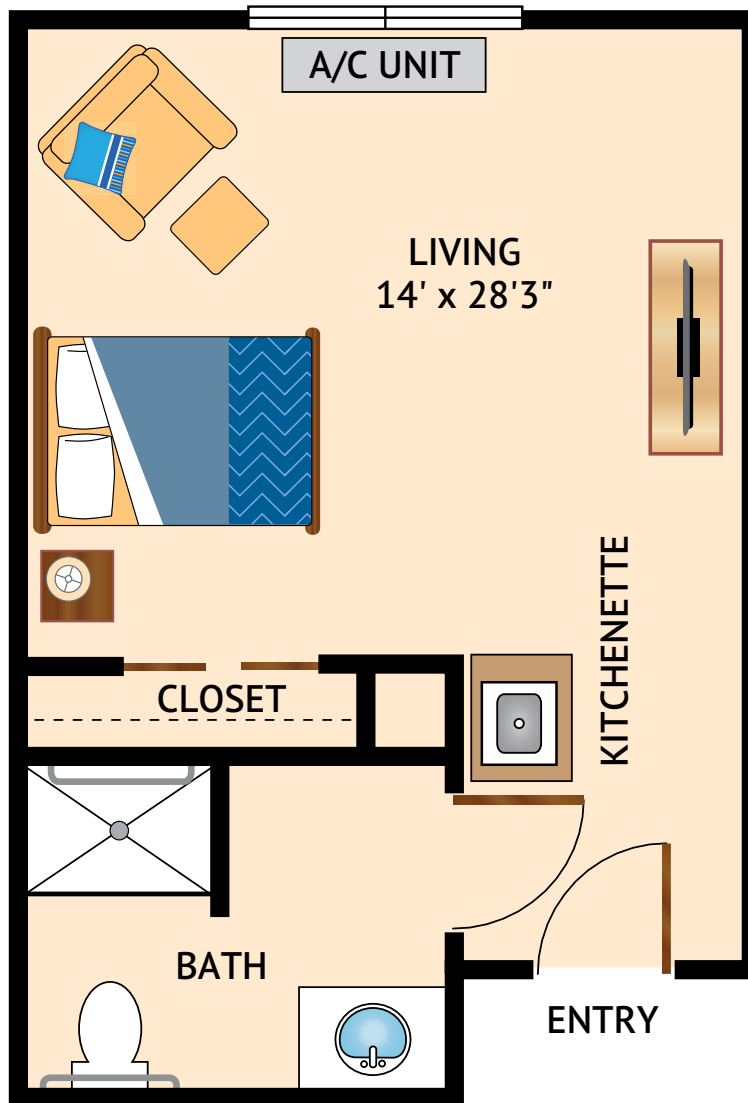

THE MAGNOLIA – STUDIO
466-476 Square Feet

Floor plans are not to scale and are shown for comparative purposes only.
Actual apartment floor plans may have minor variations.

5301 Bryant Irvin Road • Fort Worth, TX 76132 • 817-294-2280 • broadwaycityview.watermarkcommunities.com

THE REDBUD – STUDIO
384-436 Square Feet

Floor plans are not to scale and are shown for comparative purposes only.
Actual apartment floor plans may have minor variations.

5301 Bryant Irvin Road • Fort Worth, TX 76132 • 817-294-2280 • broadwaycityview.watermarkcommunities.com

THE LIVE OAK – STUDIO
333-392 Square Feet

Floor plans are not to scale and are shown for comparative purposes only.
Actual apartment floor plans may have minor variations.

5301 Bryant Irvin Road • Fort Worth, TX 76132 • 817-294-2280 • broadwaycityview.watermarkcommunities.com

THE WILLOW – STUDIO
308-311 Square Feet

Floor plans are not to scale and are shown for comparative purposes only.
Actual apartment floor plans may have minor variations.

5301 Bryant Irvin Road • Fort Worth, TX 76132 • 817-294-2280 • broadwaycityview.watermarkcommunities.com