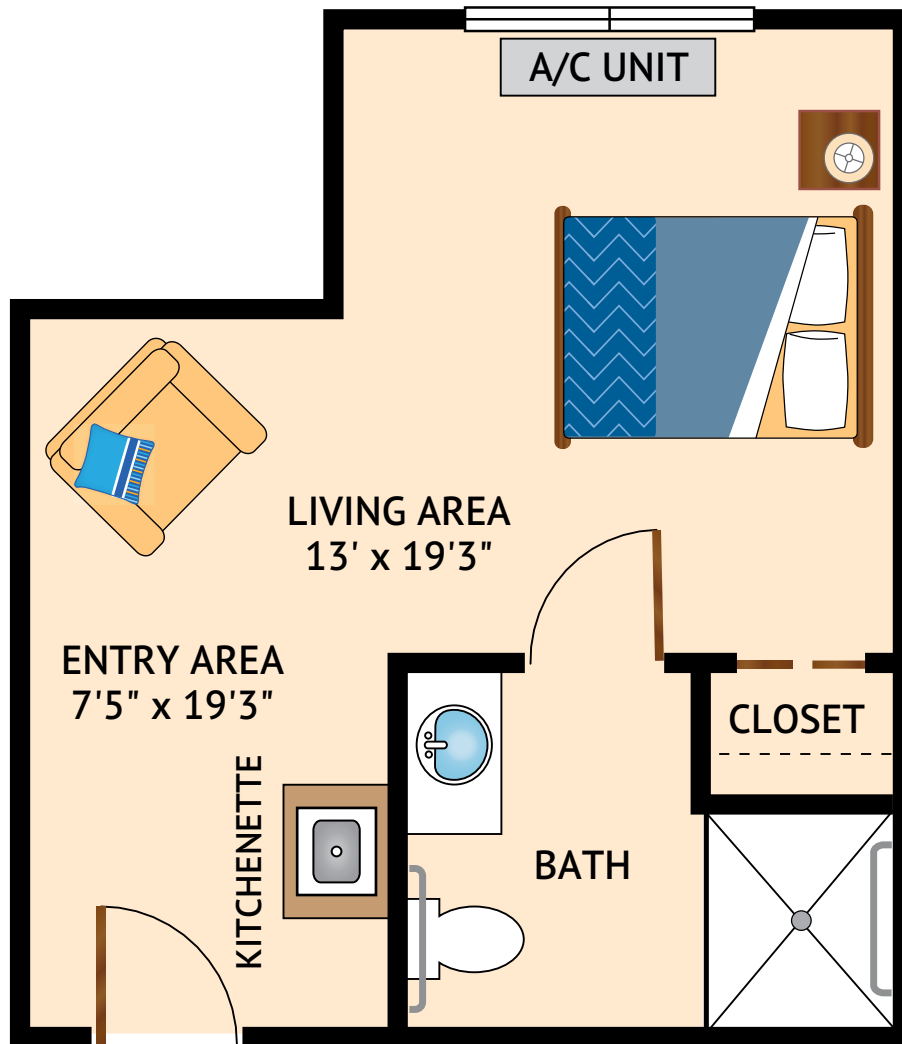

THE MAGNOLIA – STUDIO
466-476 Square Feet

Floor plans are not to scale and are shown for comparative purposes only.
Actual apartment floor plans may have minor variations.

5301 Bryant Irvin Road • Fort Worth, TX 76132 • 817-294-2280 • broadwaycityview.watermarkcommunities.com

THE REDBUD – STUDIO
384-436 Square Feet

Floor plans are not to scale and are shown for comparative purposes only.
Actual apartment floor plans may have minor variations.

5301 Bryant Irvin Road • Fort Worth, TX 76132 • 817-294-2280 • broadwaycityview.watermarkcommunities.com

THE LIVE OAK – STUDIO
333-392 Square Feet

Floor plans are not to scale and are shown for comparative purposes only.
Actual apartment floor plans may have minor variations.

5301 Bryant Irvin Road • Fort Worth, TX 76132 • 817-294-2280 • broadwaycityview.watermarkcommunities.com

THE WILLOW – STUDIO
308-311 Square Feet

Floor plans are not to scale and are shown for comparative purposes only.
Actual apartment floor plans may have minor variations.

5301 Bryant Irvin Road • Fort Worth, TX 76132 • 817-294-2280 • broadwaycityview.watermarkcommunities.com