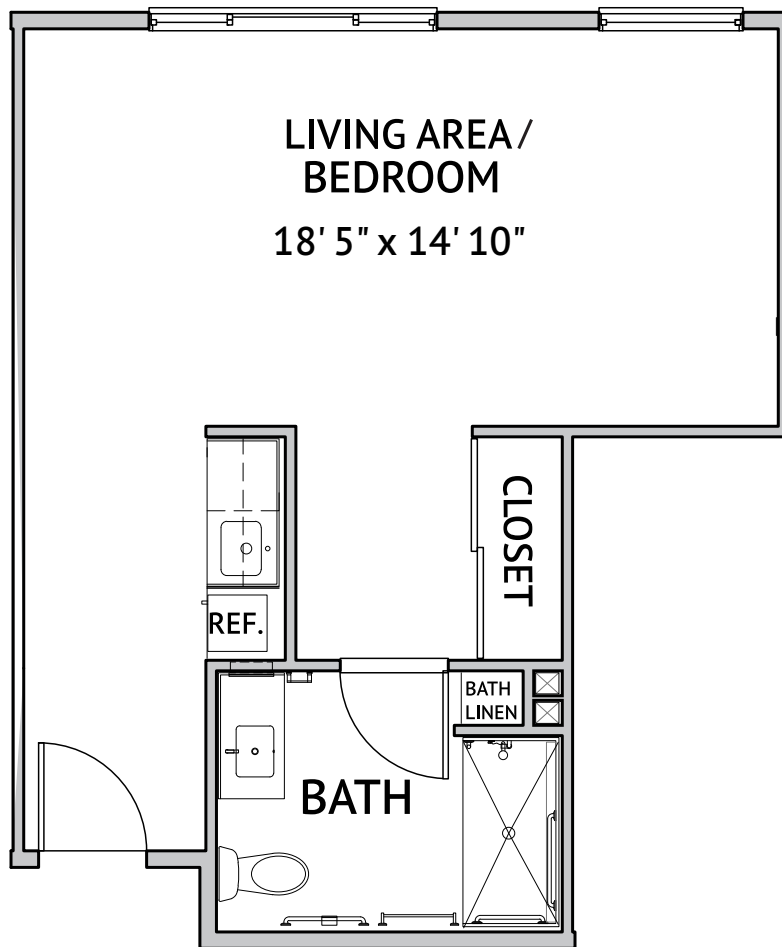

NEWPORT BAY – ALCOVE

467 Square Feet

Floor plans are not to scale and are shown for comparative purposes only.
Actual apartment floor plans may have minor variations.

27762 Forbes Road • Laguna Niguel, CA 92677 • 949-899-8175 • watermarklagunaniguel.com

BOLSA CHICA – LARGE ALCOVE

545 Square Feet

Floor plans are not to scale and are shown for comparative purposes only.
Actual apartment floor plans may have minor variations.

27762 Forbes Road • Laguna Niguel, CA 92677 • 949-899-8175 • watermarklagunaniguel.com