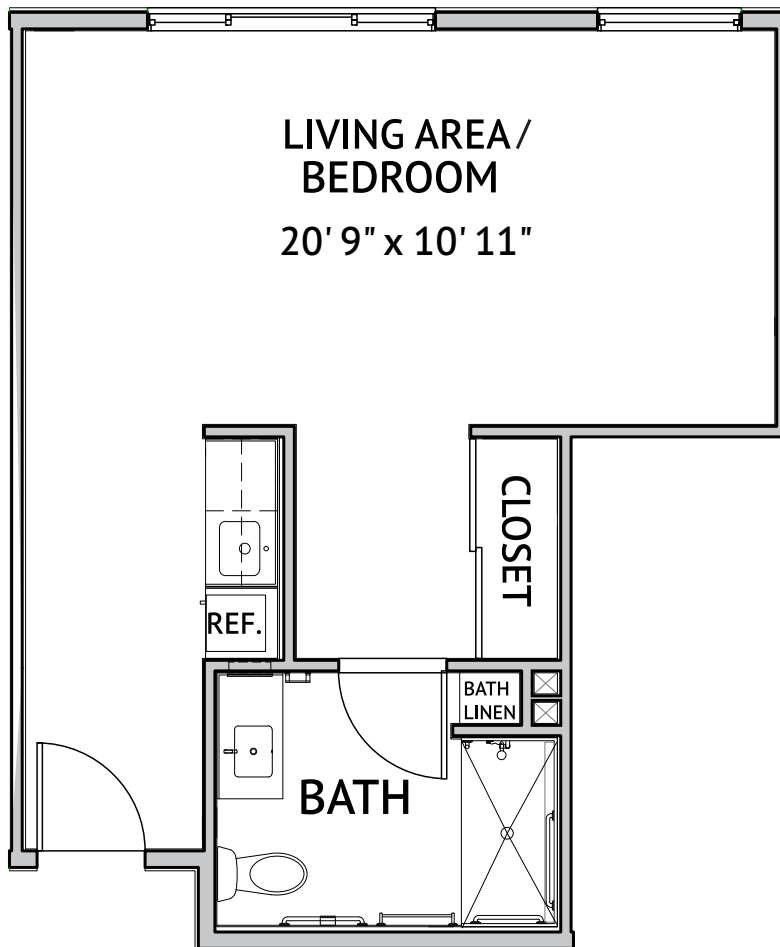

NEWPORT BAY – ALCOVE

467 Square Feet

Floor plans are not to scale and are shown for comparative purposes only.
Actual apartment floor plans may have minor variations.

27762 Forbes Road • Laguna Niguel, CA 92677 • 949-899-8175 • watermarklagunaniguel.com

BOLSA CHICA – LARGE ALCOVE

545 Square Feet

Floor plans are not to scale and are shown for comparative purposes only.
Actual apartment floor plans may have minor variations.

27762 Forbes Road • Laguna Niguel, CA 92677 • 949-899-8175 • watermarklagunaniguel.com