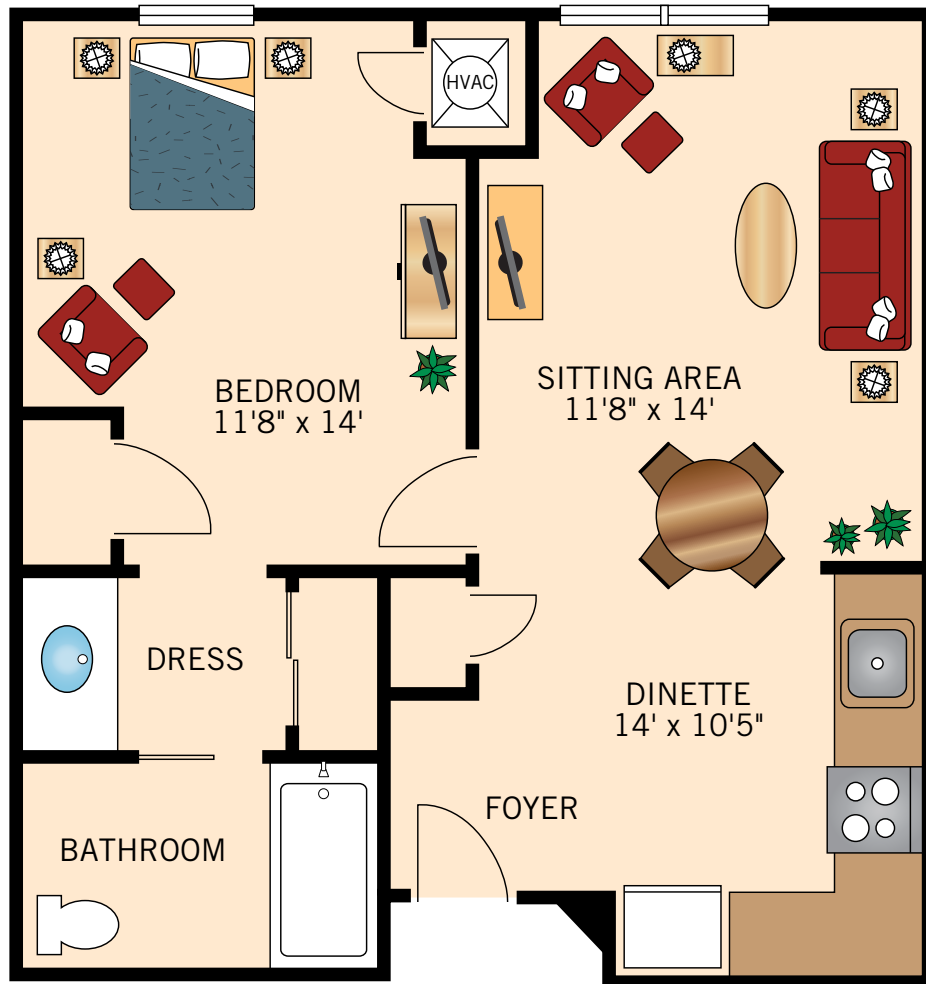

JUNIPER STUDIO SUITE 491 Square Feet

Floor plans are not to scale and are shown for comparative purposes only.
Actual apartment floor plans may have minor variations.

SPRUCE

ONE BEDROOM SUITE (without balcony)

612 Square Feet

Floor plans are not to scale and are shown for comparative purposes only.
Actual apartment floor plans may have minor variations.

WHITE PINE ONE BEDROOM SUITE

661 Square Feet

Floor plans are not to scale and are shown for comparative purposes only.
Actual apartment floor plans may have minor variations.

TORREY ONE BEDROOM SUITE

664 Square Feet

Floor plans are not to scale and are shown for comparative purposes only.
Actual apartment floor plans may have minor variations.

SUGAR PINE ONE BEDROOM SUITE

784 Square Feet

Floor plans are not to scale and are shown for comparative purposes only.
Actual apartment floor plans may have minor variations.

MONTEREY

TWO BEDROOM SUITE

954 Square Feet

Floor plans are not to scale and are shown for comparative purposes only.
Actual apartment floor plans may have minor variations.