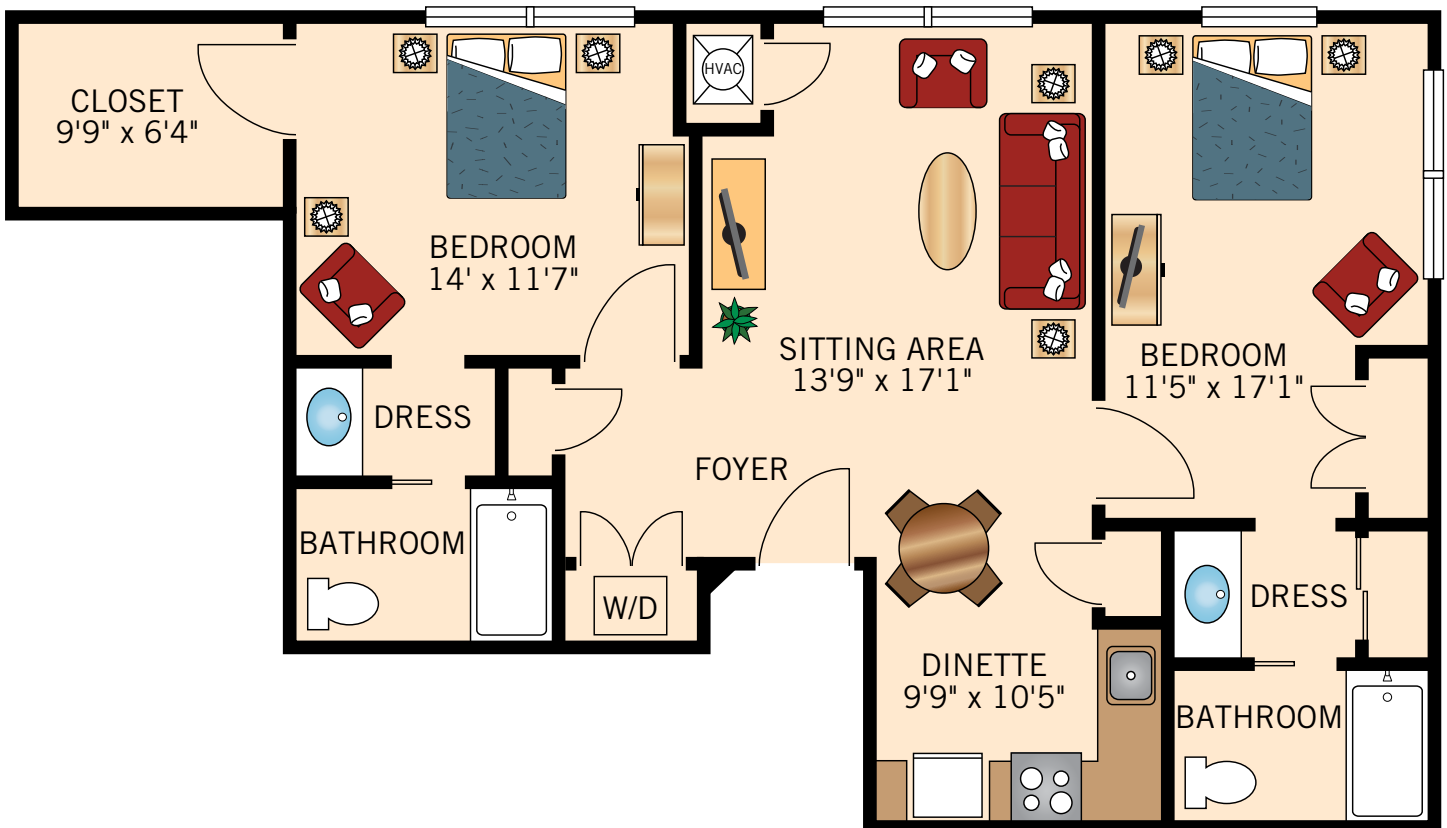

612 Square Feet

Floor plans are not to scale and are shown for comparative purposes only.
Actual apartment floor plans may have minor variations.

WHITE PINE ONE BEDROOM SUITE

661 Square Feet

Floor plans are not to scale and are shown for comparative purposes only.
Actual apartment floor plans may have minor variations.

TORREY ONE BEDROOM SUITE

664 Square Feet

Floor plans are not to scale and are shown for comparative purposes only.
Actual apartment floor plans may have minor variations.

SUGAR PINE ONE BEDROOM SUITE

784 Square Feet

Floor plans are not to scale and are shown for comparative purposes only.
Actual apartment floor plans may have minor variations.

MONTEREY

TWO BEDROOM SUITE

954 Square Feet

Floor plans are not to scale and are shown for comparative purposes only.
Actual apartment floor plans may have minor variations.

SEQUOIA

TWO BEDROOM SUITE

1,087 Square Feet

Floor plans are not to scale and are shown for comparative purposes only.
Actual apartment floor plans may have minor variations.