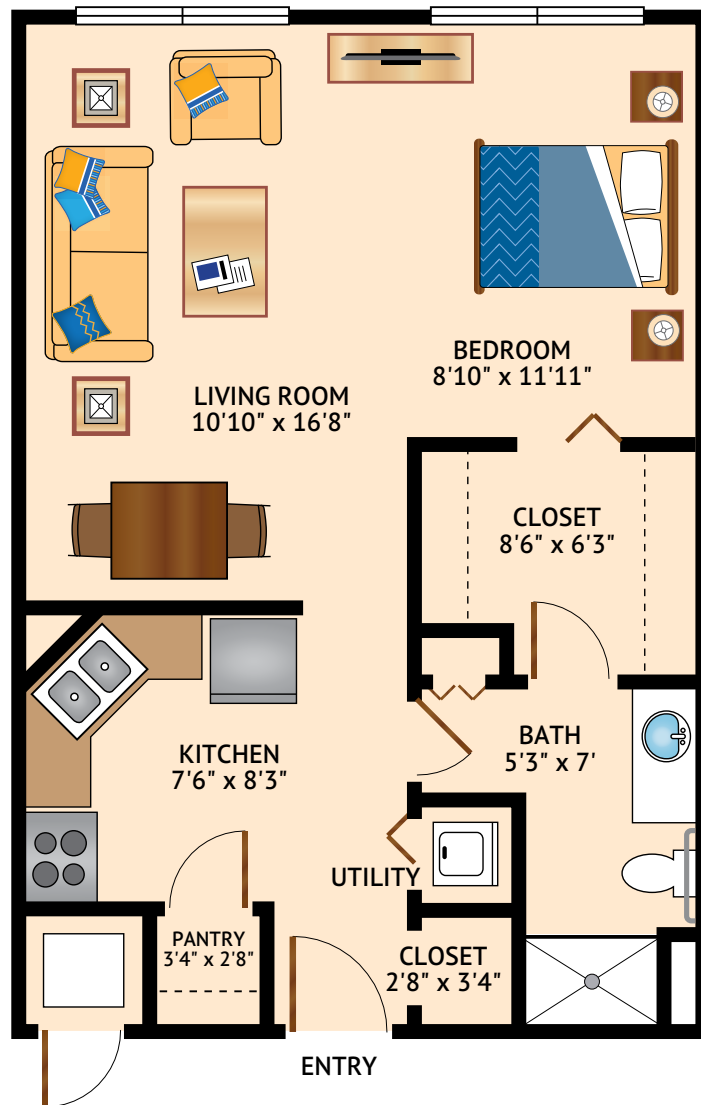

THE DAISY – ALCOVE STUDIO
600 Square Feet

Floor plans are not to scale and are shown for comparative purposes only.
Actual apartment floor plans may have minor variations.

5301 Bryant Irvin Road • Fort Worth, TX 76132 • 817-294-2280 • broadwaycityview.watermarkcommunities.com