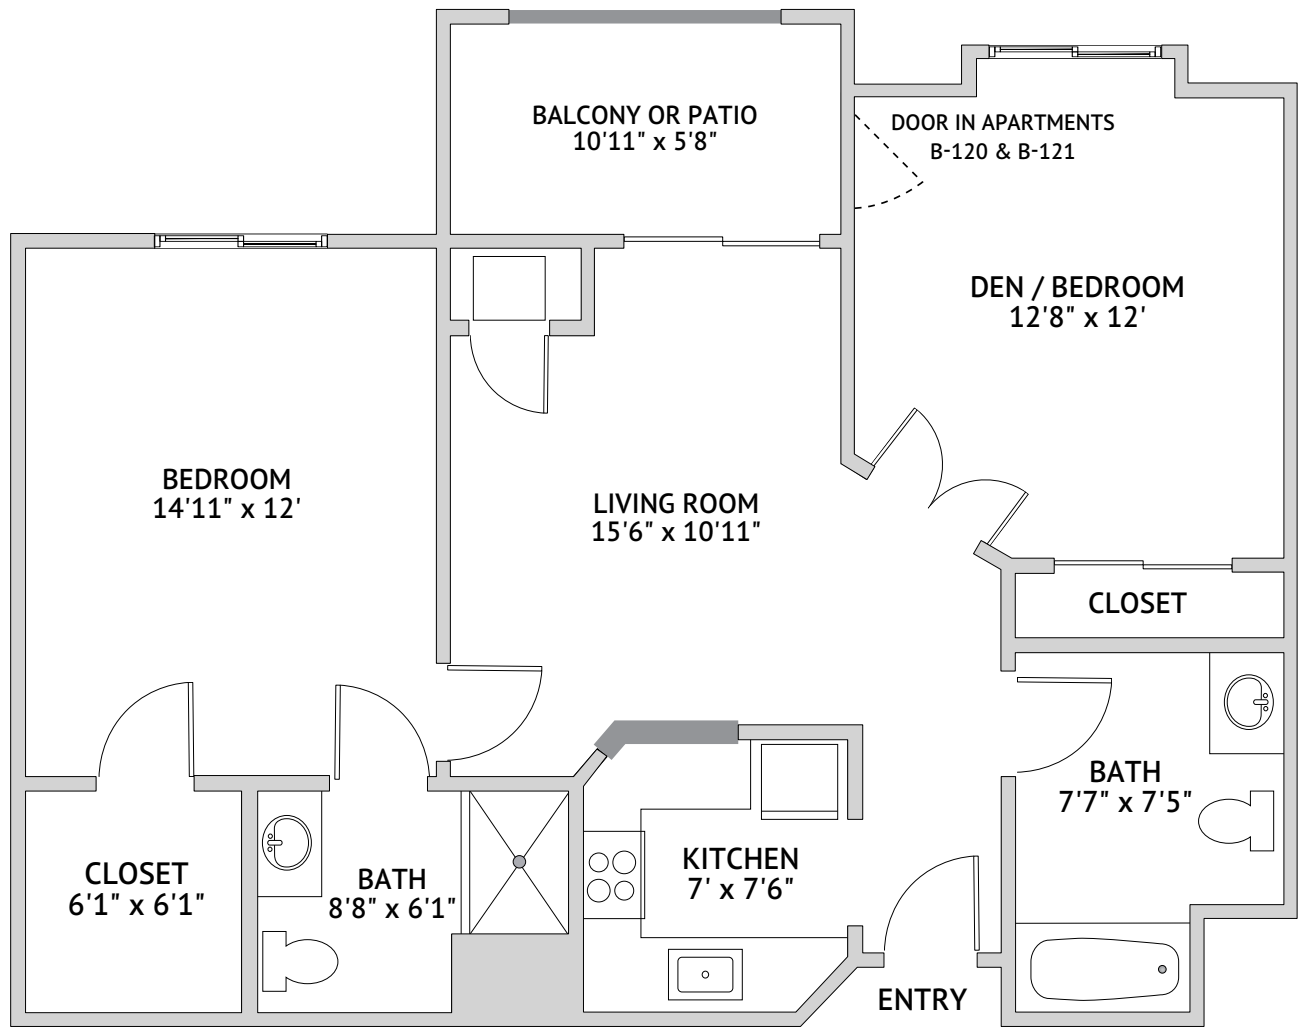

Exton: Two Bedroom Two Bath

862 Square Feet

Independent Living

1615 East Boot Road, West Chester, PA 19380 | 610-436-6663 | bellingham.watermarkcommunities.com

Floor plans are not to scale and are shown for comparative purposes only. Actual apartment floor plans may have minor variations.

Danbury: Two Bedroom Two Bath
960 Square Feet

Independent Living

1615 East Boot Road, West Chester, PA 19380 | 610-436-6663 | bellingham.watermarkcommunities.com

Floor plans are not to scale and are shown for comparative purposes only. Actual apartment floor plans may have minor variations.