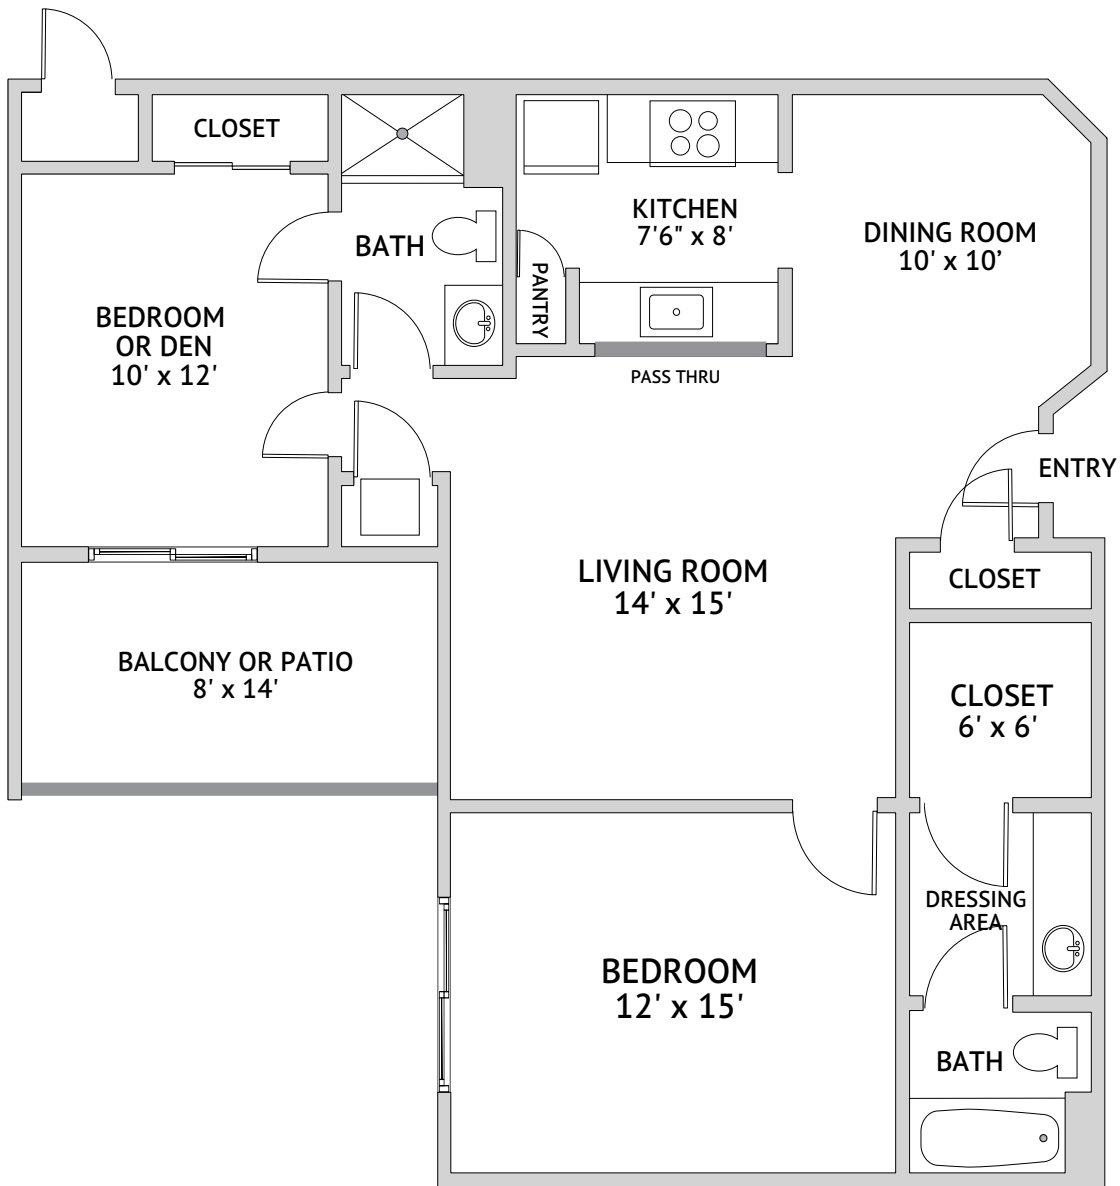

Exton: Two Bedroom Two Bath

862 Square Feet

Independent Living

1615 East Boot Road, West Chester, PA 19380 | 610-436-6663 | bellingham.watermarkcommunities.com

Floor plans are not to scale and are shown for comparative purposes only. Actual apartment floor plans may have minor variations.

Danbury: Two Bedroom Two Bath
960 Square Feet

Independent Living

1615 East Boot Road, West Chester, PA 19380 | 610-436-6663 | bellingham.watermarkcommunities.com

Floor plans are not to scale and are shown for comparative purposes only. Actual apartment floor plans may have minor variations.