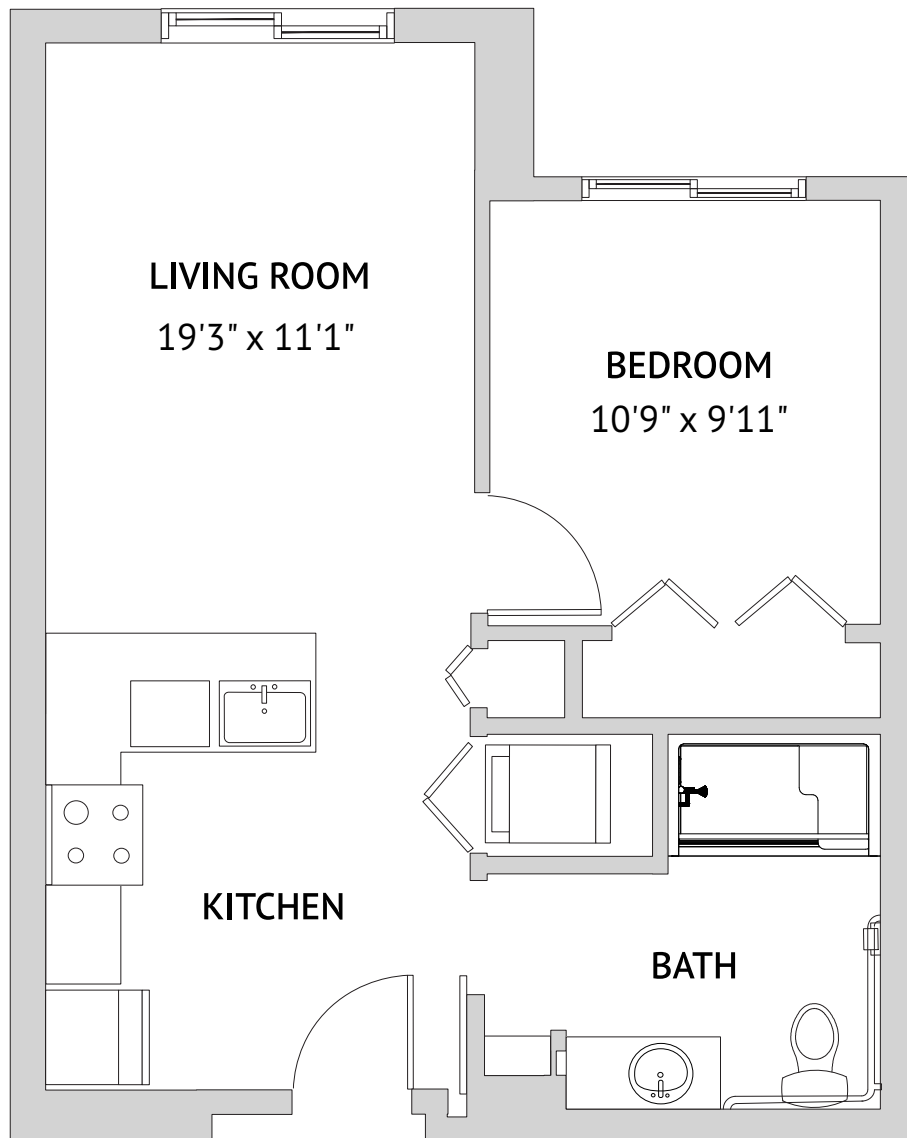

LUPINE - ONE BEDROOM

637 Square Feet

Floor plans are not to scale and are shown for comparative purposes only.
Actual apartment floor plans may have minor variations.

OCOTILLO - ONE BEDROOM
589 Square Feet

Floor plans are not to scale and are shown for comparative purposes only.
Actual apartment floor plans may have minor variations.

PIMA CANYON – ONE BEDROOM
496 Square Feet

Floor plans are not to scale and are shown for comparative purposes only.
Actual apartment floor plans may have minor variations.

RIPARIAN – ONE BEDROOM

596 Square Feet

Floor plans are not to scale and are shown for comparative purposes only.
Actual apartment floor plans may have minor variations.

SAN TAN – ONE BEDROOM

496 Square Feet

Floor plans are not to scale and are shown for comparative purposes only.
Actual apartment floor plans may have minor variations.