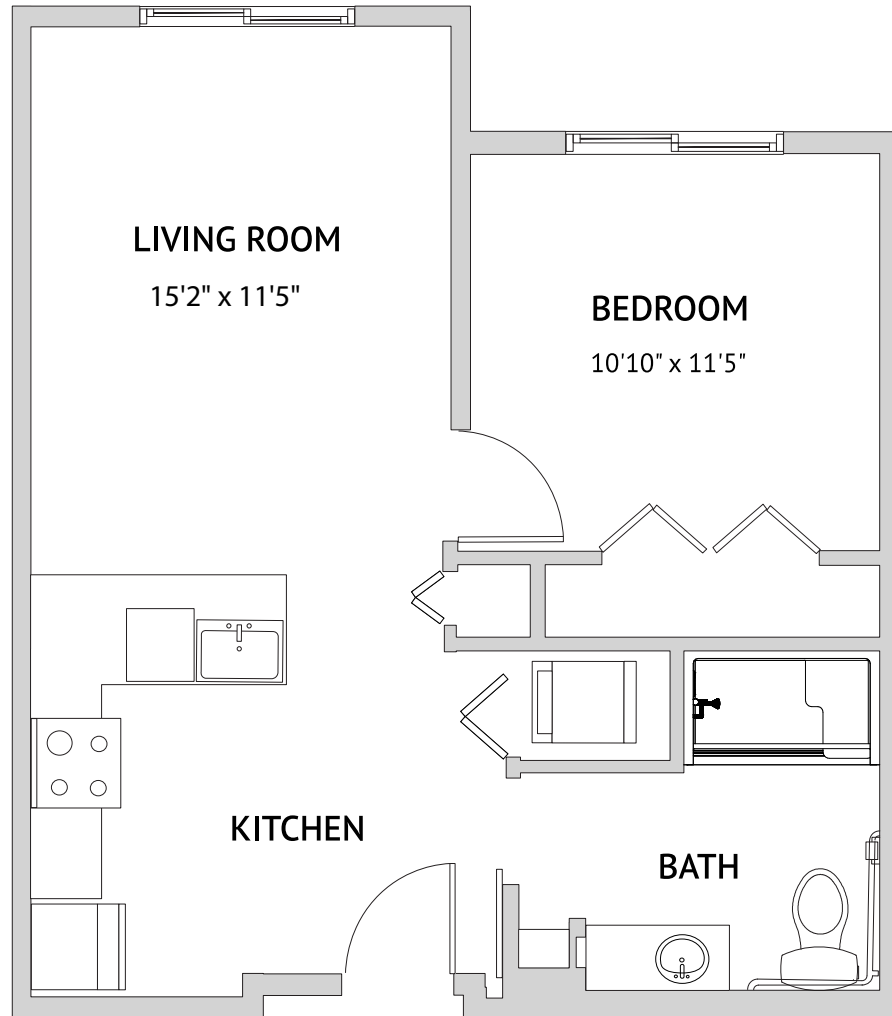

LUPINE - ONE BEDROOM

637 Square Feet

Floor plans are not to scale and are shown for comparative purposes only.
Actual apartment floor plans may have minor variations.

OCOTILLO - ONE BEDROOM
589 Square Feet

Floor plans are not to scale and are shown for comparative purposes only.
Actual apartment floor plans may have minor variations.

PIMA CANYON – ONE BEDROOM
496 Square Feet

Floor plans are not to scale and are shown for comparative purposes only.
Actual apartment floor plans may have minor variations.

RIPARIAN – ONE BEDROOM

596 Square Feet

Floor plans are not to scale and are shown for comparative purposes only.
Actual apartment floor plans may have minor variations.

SAN TAN – ONE BEDROOM

496 Square Feet

Floor plans are not to scale and are shown for comparative purposes only.
Actual apartment floor plans may have minor variations.