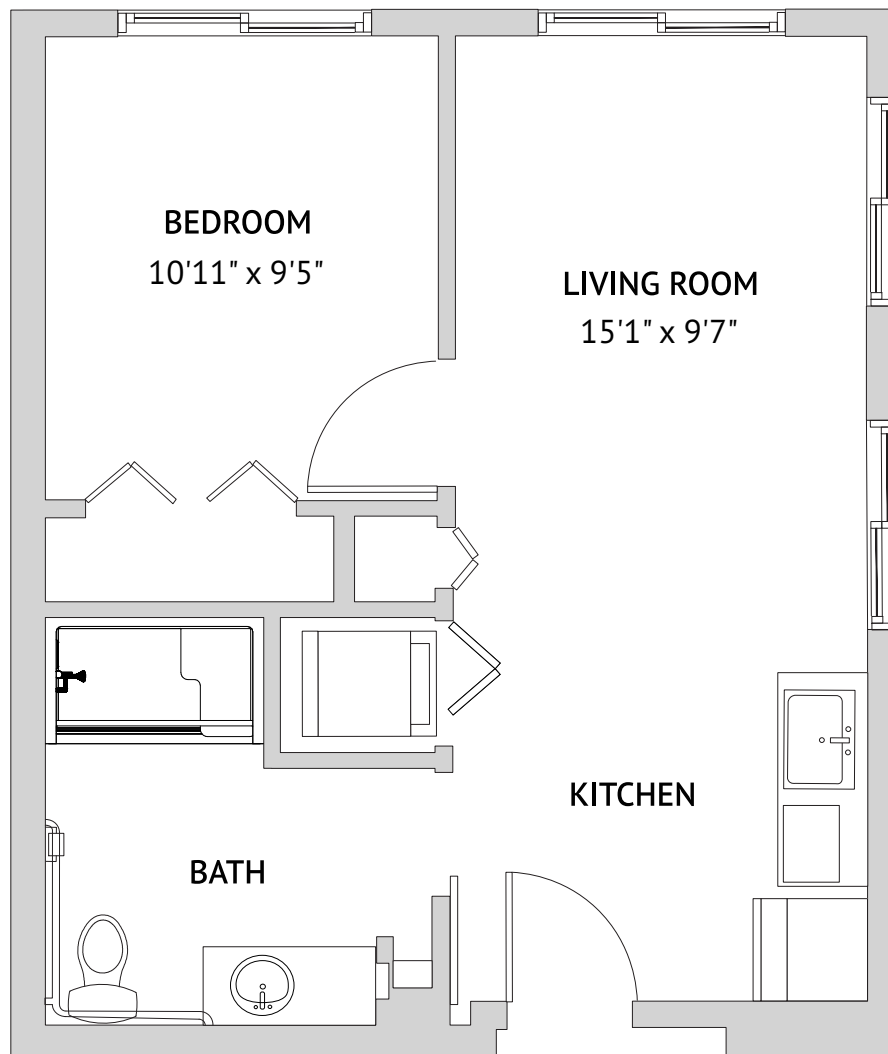

LUPINE - ONE BEDROOM

637 Square Feet

Floor plans are not to scale and are shown for comparative purposes only.
Actual apartment floor plans may have minor variations.

OCOTILLO - ONE BEDROOM
589 Square Feet

Floor plans are not to scale and are shown for comparative purposes only.
Actual apartment floor plans may have minor variations.

PIMA CANYON – ONE BEDROOM
496 Square Feet

Floor plans are not to scale and are shown for comparative purposes only.
Actual apartment floor plans may have minor variations.

RIPARIAN – ONE BEDROOM

596 Square Feet

Floor plans are not to scale and are shown for comparative purposes only.
Actual apartment floor plans may have minor variations.

SAN TAN – ONE BEDROOM

496 Square Feet

Floor plans are not to scale and are shown for comparative purposes only.
Actual apartment floor plans may have minor variations.