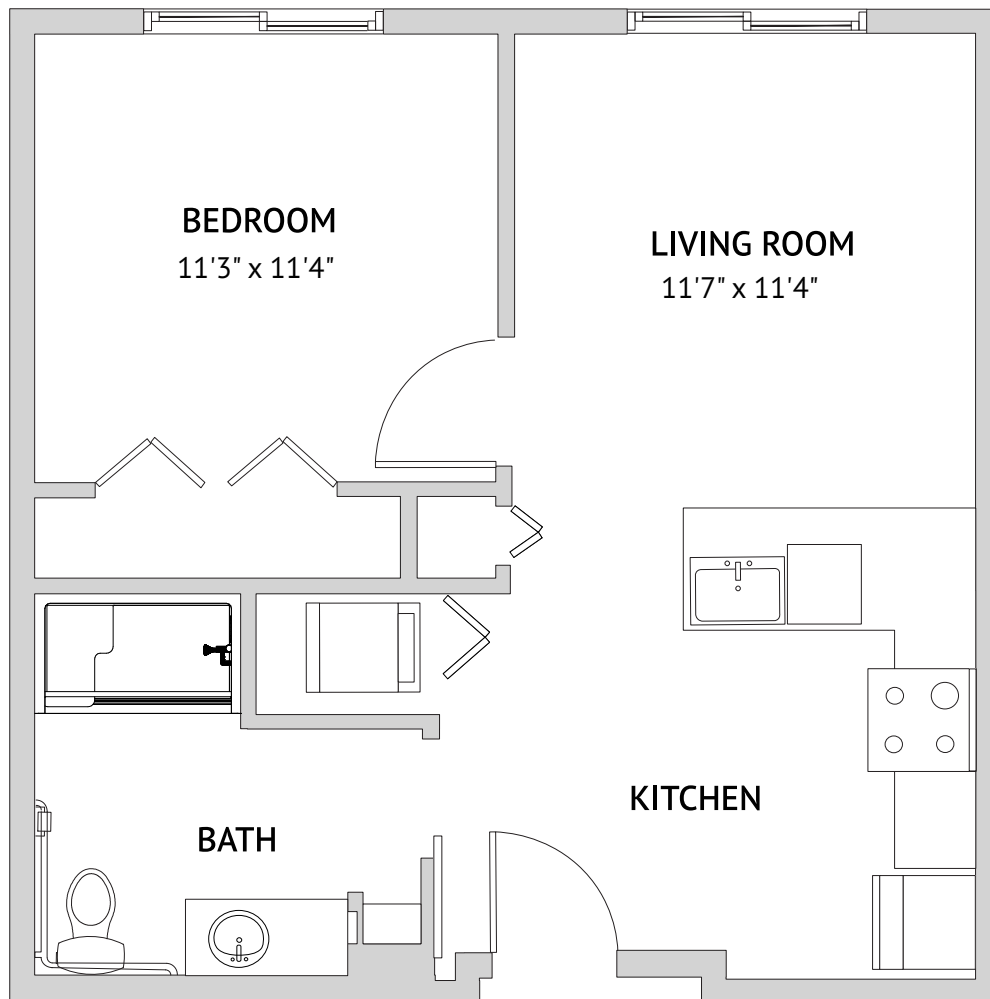

LUPINE - ONE BEDROOM

637 Square Feet

Floor plans are not to scale and are shown for comparative purposes only.
Actual apartment floor plans may have minor variations.

OCOTILLO - ONE BEDROOM
589 Square Feet

Floor plans are not to scale and are shown for comparative purposes only.
Actual apartment floor plans may have minor variations.

PIMA CANYON – ONE BEDROOM
496 Square Feet

Floor plans are not to scale and are shown for comparative purposes only.
Actual apartment floor plans may have minor variations.

RIPARIAN – ONE BEDROOM

596 Square Feet

Floor plans are not to scale and are shown for comparative purposes only.
Actual apartment floor plans may have minor variations.

SAN TAN – ONE BEDROOM

496 Square Feet

Floor plans are not to scale and are shown for comparative purposes only.
Actual apartment floor plans may have minor variations.