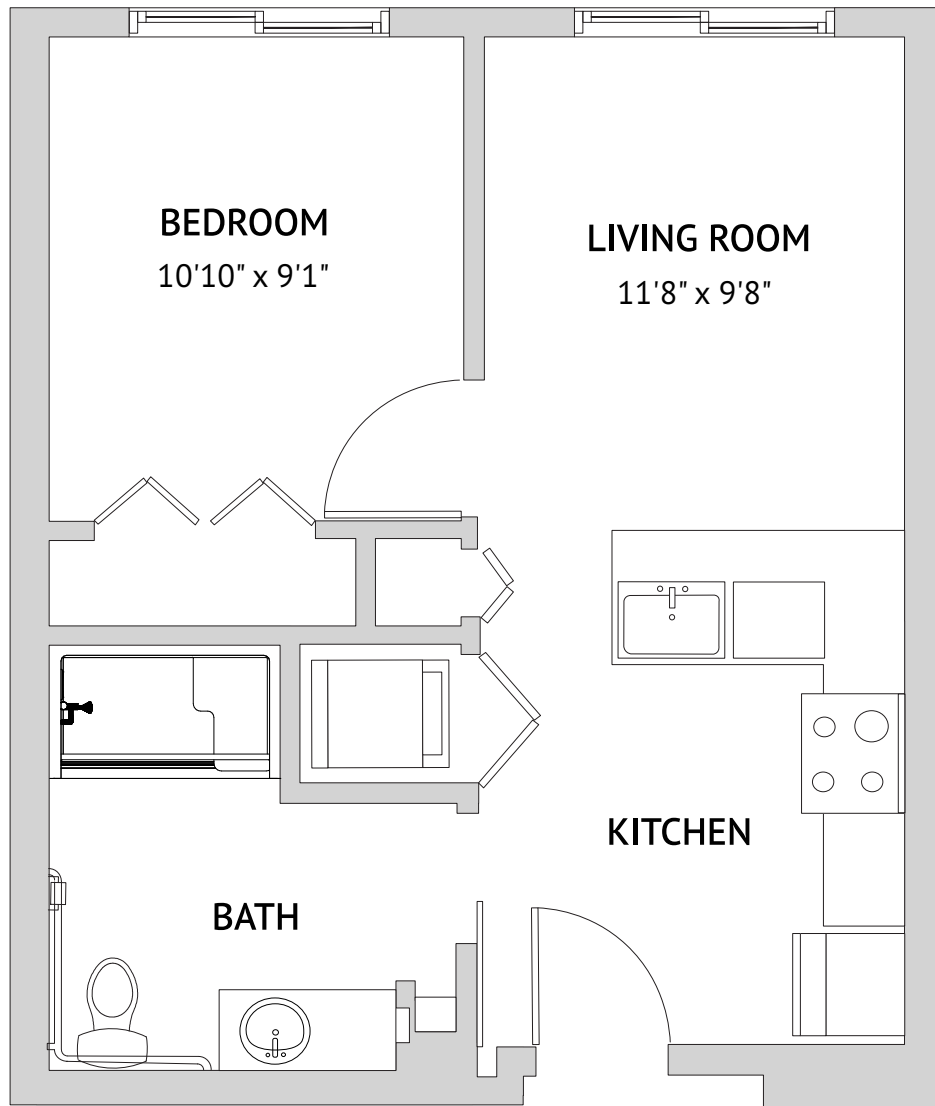

LUPINE - ONE BEDROOM

637 Square Feet

Floor plans are not to scale and are shown for comparative purposes only.
Actual apartment floor plans may have minor variations.

OCOTILLO - ONE BEDROOM
589 Square Feet

Floor plans are not to scale and are shown for comparative purposes only.
Actual apartment floor plans may have minor variations.

PIMA CANYON – ONE BEDROOM
496 Square Feet

Floor plans are not to scale and are shown for comparative purposes only.
Actual apartment floor plans may have minor variations.

RIPARIAN – ONE BEDROOM

596 Square Feet

Floor plans are not to scale and are shown for comparative purposes only.
Actual apartment floor plans may have minor variations.

SAN TAN – ONE BEDROOM

496 Square Feet

Floor plans are not to scale and are shown for comparative purposes only.
Actual apartment floor plans may have minor variations.