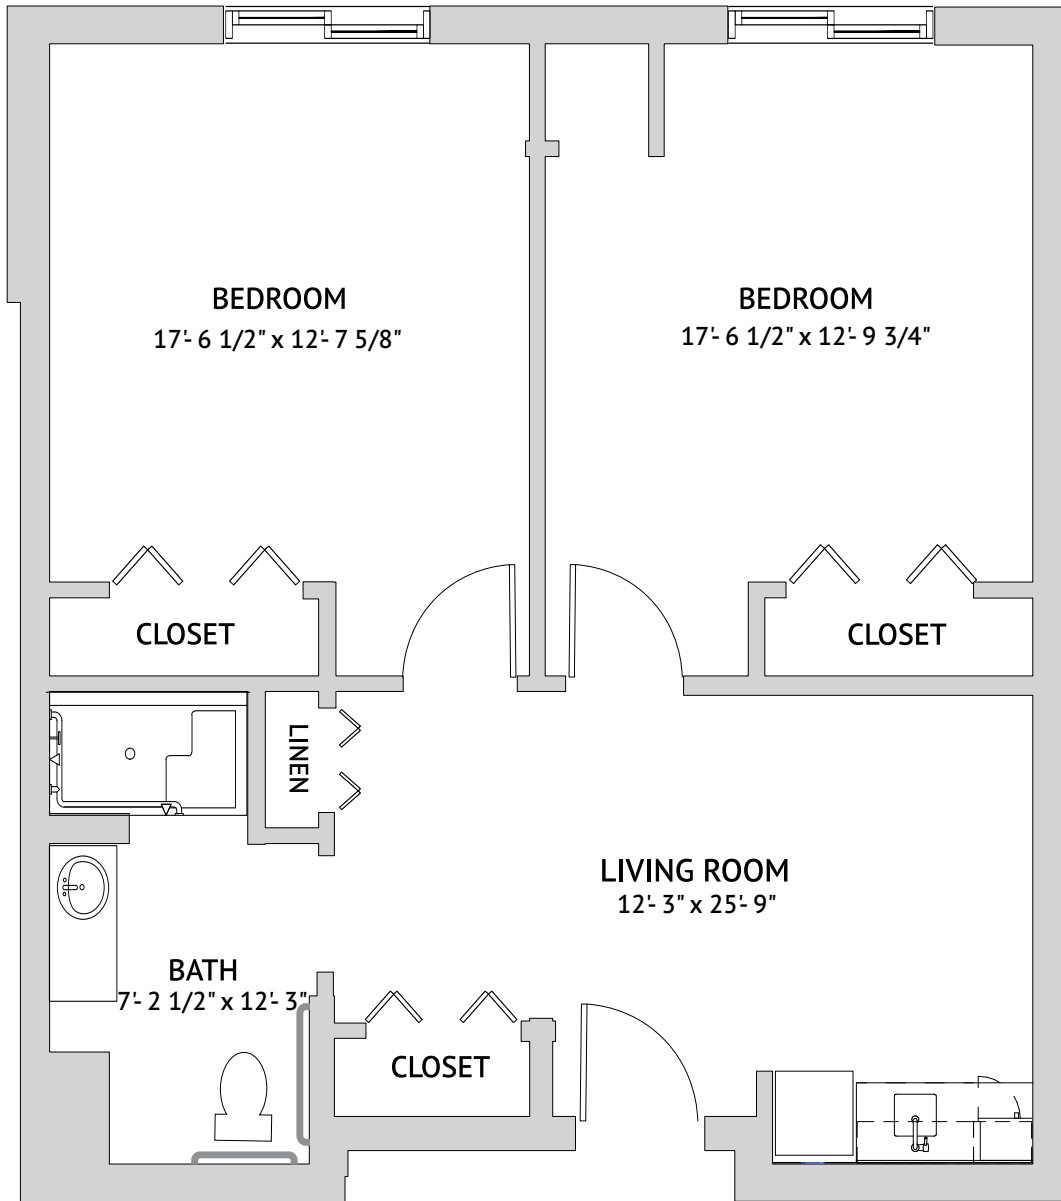

Siesta: Shared
800 Square Feet

Assisted Living

1170 San Marco Road, Marco Island, FL 34145 | 239-970-4150 | watermarkmarcoisland.com

Floor plans are not to scale and are shown for comparative purposes only. Actual apartment floor plans may have minor variations.