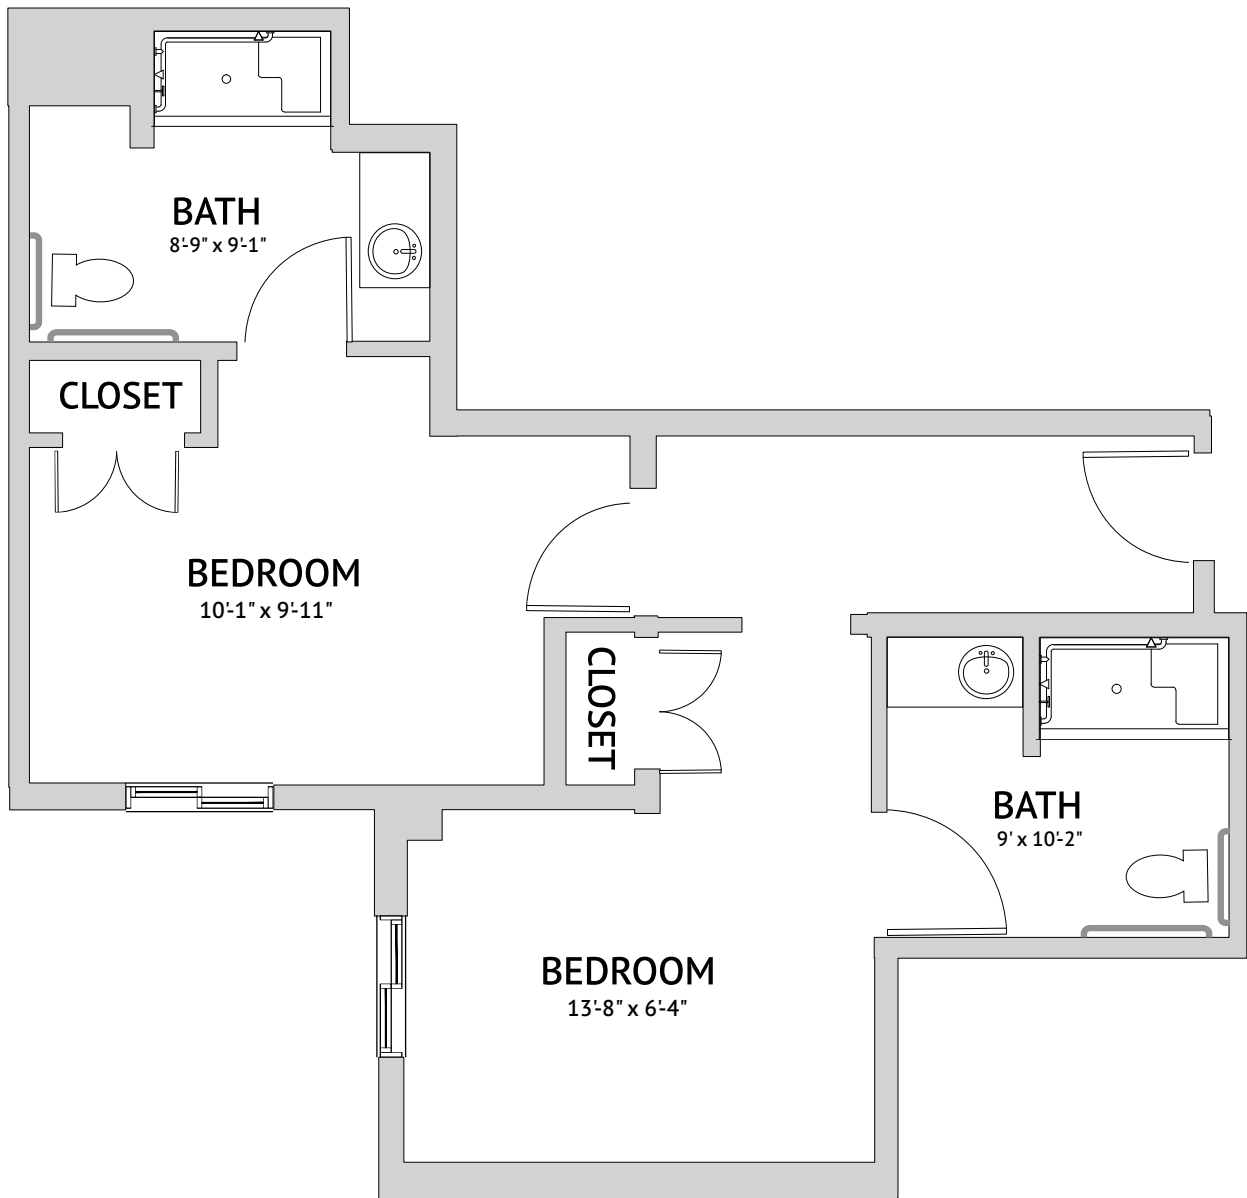

Almaden Valley: Shared Suite
344 Square Feet

Memory Care

1015 South Bascom Avenue, San Jose, CA 95128 | 669-321-5500 | WatermarkSanJose.com

Leasing Gallery: 969 South Bascom Avenue, San Jose, CA 95128

Floor plans are 3/16 scale. Actual apartment floor plans may have minor variations.

Santa Clara: Shared Suite
296 Square Feet

Memory Care

1015 South Bascom Avenue, San Jose, CA 95128 | 669-321-5500 | WatermarkSanJose.com

Leasing Gallery: 969 South Bascom Avenue, San Jose, CA 95128

Floor plans are 3/16 scale. Actual apartment floor plans may have minor variations.