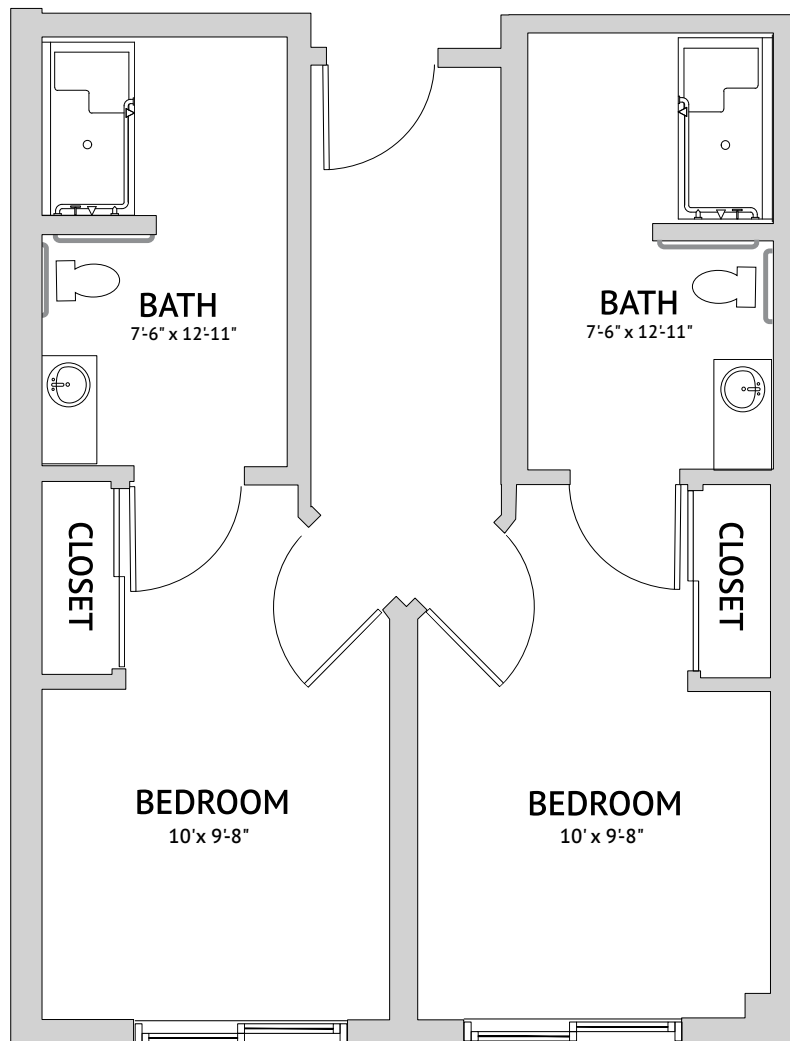

Almaden Valley: Shared Suite
344 Square Feet

Memory Care

1015 South Bascom Avenue, San Jose, CA 95128 | 669-321-5500 | WatermarkSanJose.com

Leasing Gallery: 969 South Bascom Avenue, San Jose, CA 95128

Floor plans are 3/16 scale. Actual apartment floor plans may have minor variations.

Santa Clara: Shared Suite
296 Square Feet

Memory Care

1015 South Bascom Avenue, San Jose, CA 95128 | 669-321-5500 | WatermarkSanJose.com

Leasing Gallery: 969 South Bascom Avenue, San Jose, CA 95128

Floor plans are 3/16 scale. Actual apartment floor plans may have minor variations.