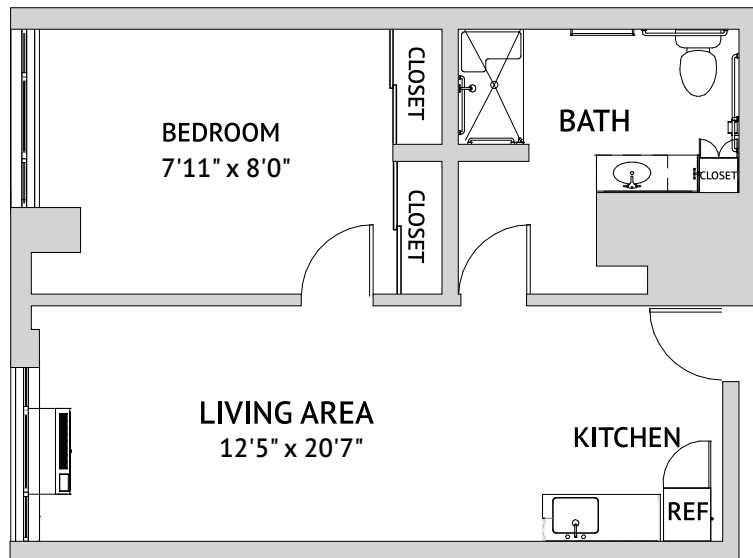

**Fremont: Studio Deluxe**  
510-577 Square Feet

**Assisted Living**

1540 NW 13th Avenue, Portland, OR 97209 | 503-303-1220 | [watermarkthepearl.com](http://watermarkthepearl.com)

*Floor plans are not to scale and are shown for comparative purposes only. Actual apartment floor plans may have minor variations.*