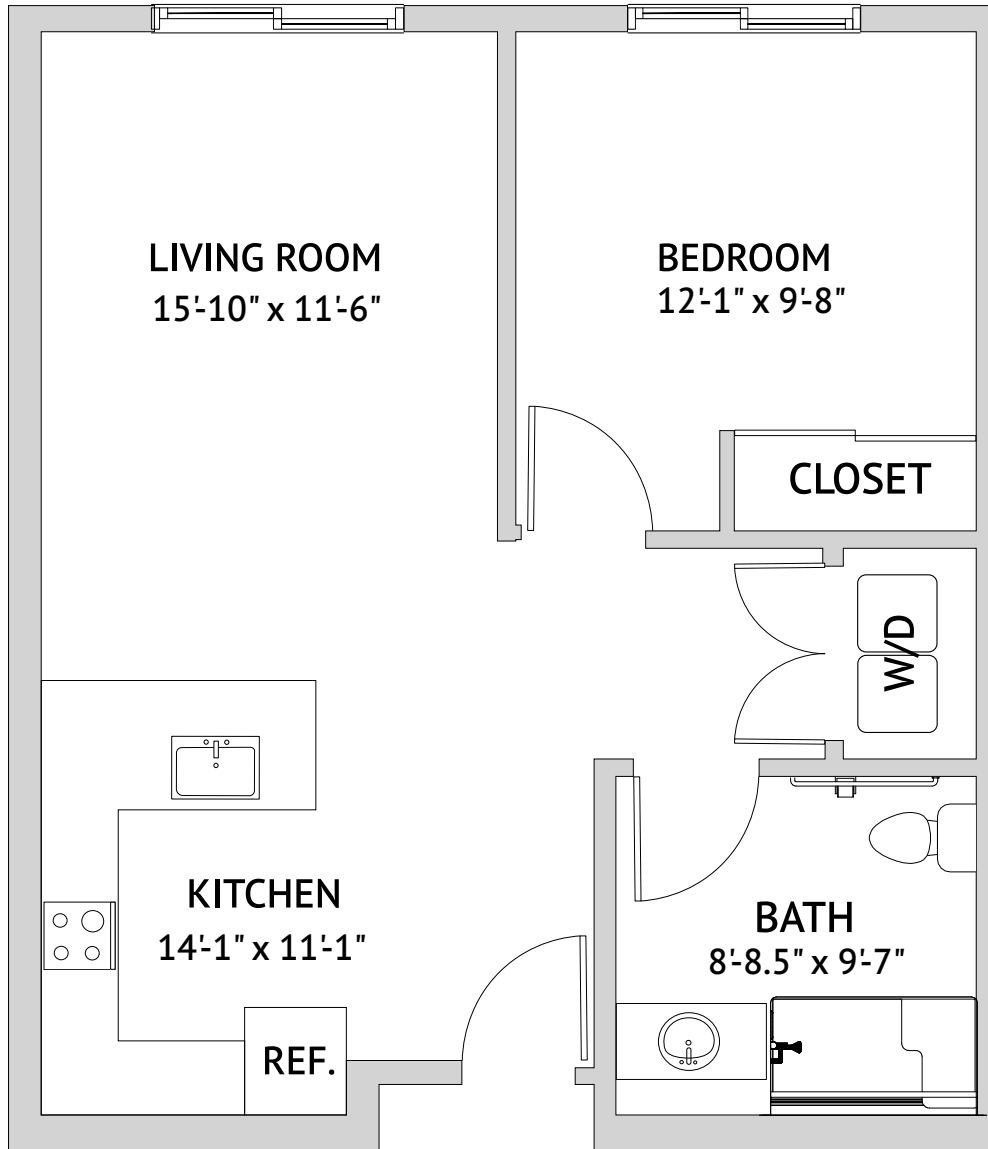

Calypso: One Bedroom

718 Square Feet

Assisted Living

1041 Roseville Parkway, Roseville, CA 95678 | 279-213-0047 | SonrisaSeniorLiving.com

Floor plans are not to scale and are shown for comparative purposes only. Actual apartment floor plans may have minor variations.

Darrow: One Bedroom
694 Square Feet

Assisted Living

1041 Roseville Parkway, Roseville, CA 95678 | 279-213-0047 | SonrisaSeniorLiving.com

Floor plans are not to scale and are shown for comparative purposes only. Actual apartment floor plans may have minor variations.

Vale: One Bedroom

774 Square Feet

Assisted Living

1041 Roseville Parkway, Roseville, CA 95678 | 279-213-0047 | SonrisaSeniorLiving.com

Floor plans are not to scale and are shown for comparative purposes only. Actual apartment floor plans may have minor variations.