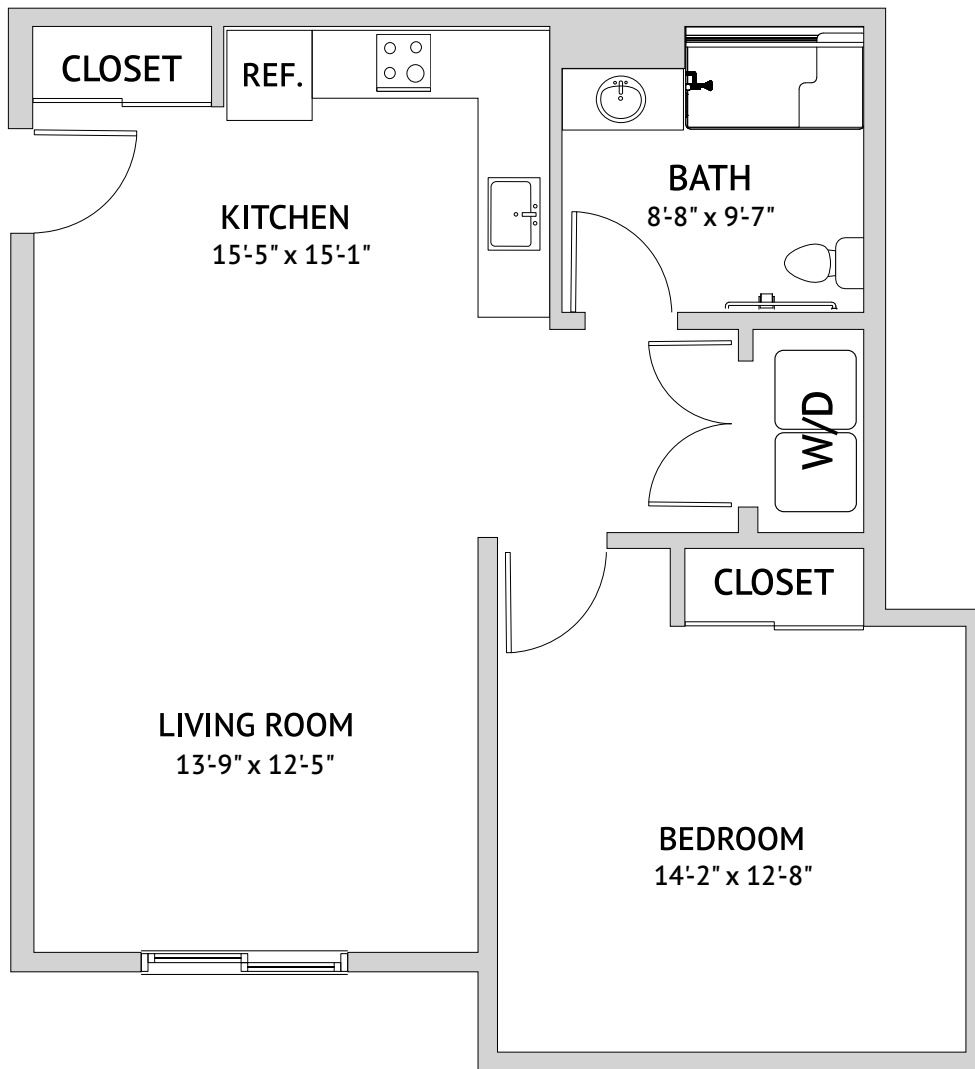

Calypso: One Bedroom

718 Square Feet

Assisted Living

1041 Roseville Parkway, Roseville, CA 95678 | 279-213-0047 | SonrisaSeniorLiving.com

Floor plans are not to scale and are shown for comparative purposes only. Actual apartment floor plans may have minor variations.

Darrow: One Bedroom
694 Square Feet

Assisted Living

1041 Roseville Parkway, Roseville, CA 95678 | 279-213-0047 | SonrisaSeniorLiving.com

Floor plans are not to scale and are shown for comparative purposes only. Actual apartment floor plans may have minor variations.

Vale: One Bedroom

774 Square Feet

Assisted Living

1041 Roseville Parkway, Roseville, CA 95678 | 279-213-0047 | SonrisaSeniorLiving.com

Floor plans are not to scale and are shown for comparative purposes only. Actual apartment floor plans may have minor variations.