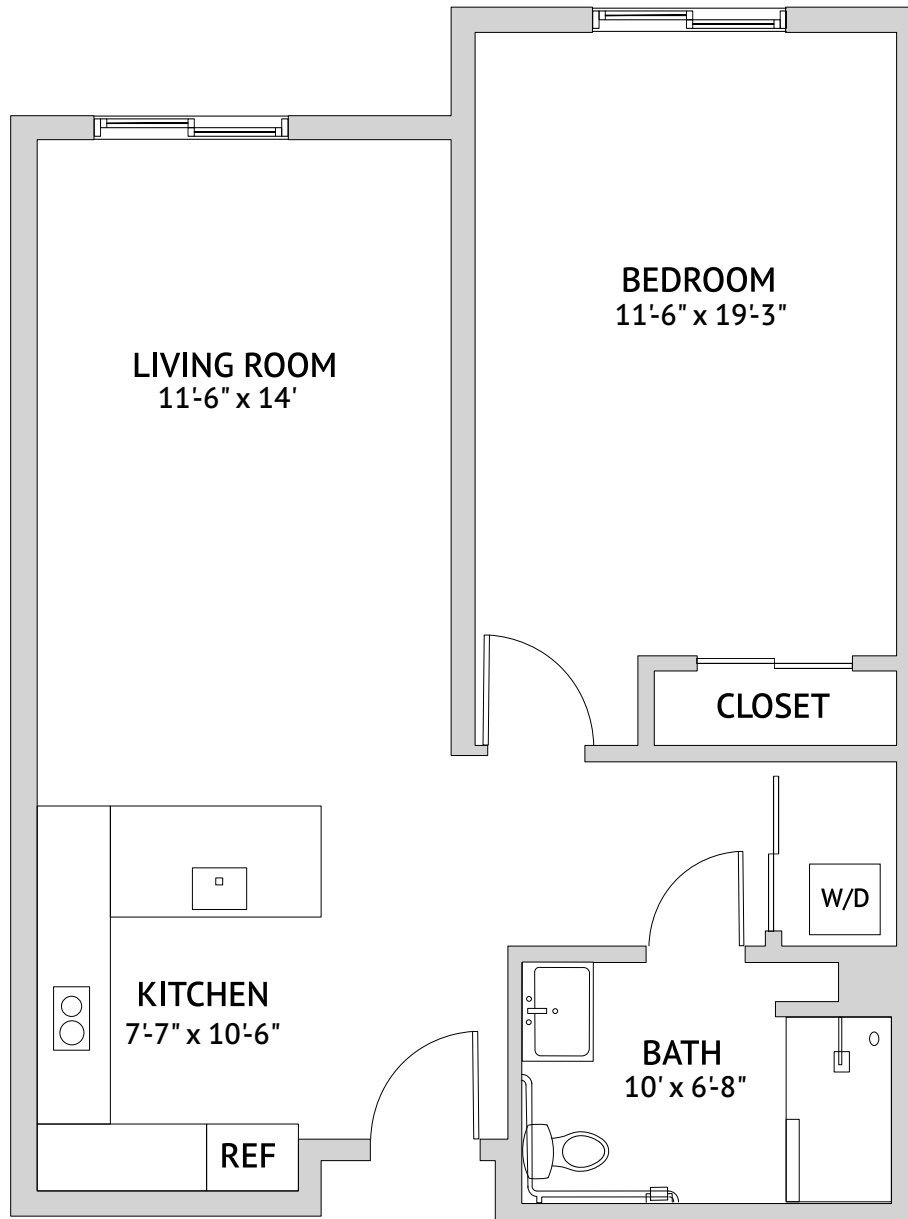

Calypso: One Bedroom

718 Square Feet

Assisted Living

1041 Roseville Parkway, Roseville, CA 95678 | 279-213-0047 | SonrisaSeniorLiving.com

Floor plans are not to scale and are shown for comparative purposes only. Actual apartment floor plans may have minor variations.

Darrow: One Bedroom
694 Square Feet

Assisted Living

1041 Roseville Parkway, Roseville, CA 95678 | 279-213-0047 | SonrisaSeniorLiving.com

Floor plans are not to scale and are shown for comparative purposes only. Actual apartment floor plans may have minor variations.

Vale: One Bedroom

774 Square Feet

Assisted Living

1041 Roseville Parkway, Roseville, CA 95678 | 279-213-0047 | SonrisaSeniorLiving.com

Floor plans are not to scale and are shown for comparative purposes only. Actual apartment floor plans may have minor variations.