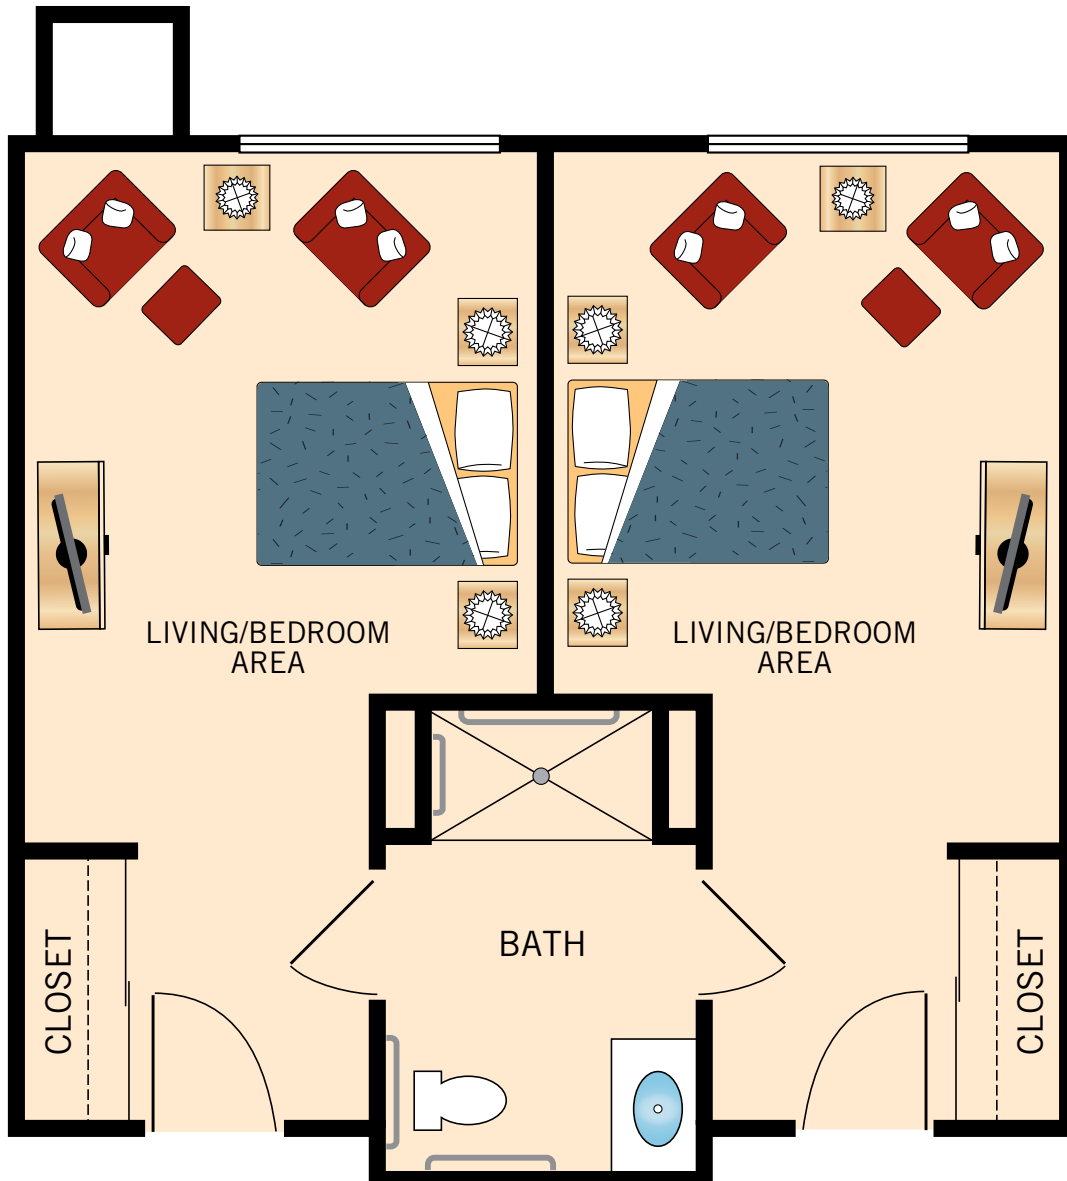

PRIVATE STUDIO
IRONWOOD
333-383 Square Feet

Floor plans are not to scale and are shown for comparative purposes only.
Actual apartment floor plans may have minor variations.

**SEMIPRIVATE
BAJADA**

555-582 Square Feet

Floor plans are not to scale and are shown for comparative purposes only.
Actual apartment floor plans may have minor variations.