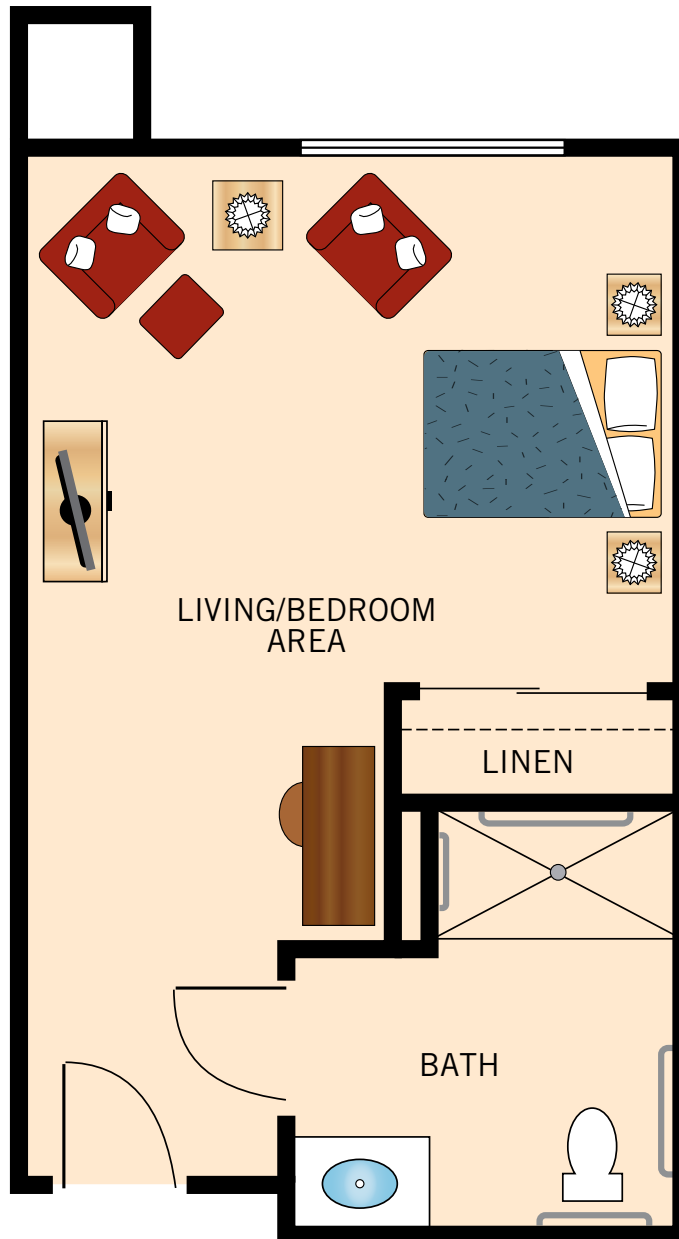

PRIVATE STUDIO
IRONWOOD
333-383 Square Feet

Floor plans are not to scale and are shown for comparative purposes only.
Actual apartment floor plans may have minor variations.

**SEMIPRIVATE
BAJADA**

555-582 Square Feet

Floor plans are not to scale and are shown for comparative purposes only.
Actual apartment floor plans may have minor variations.