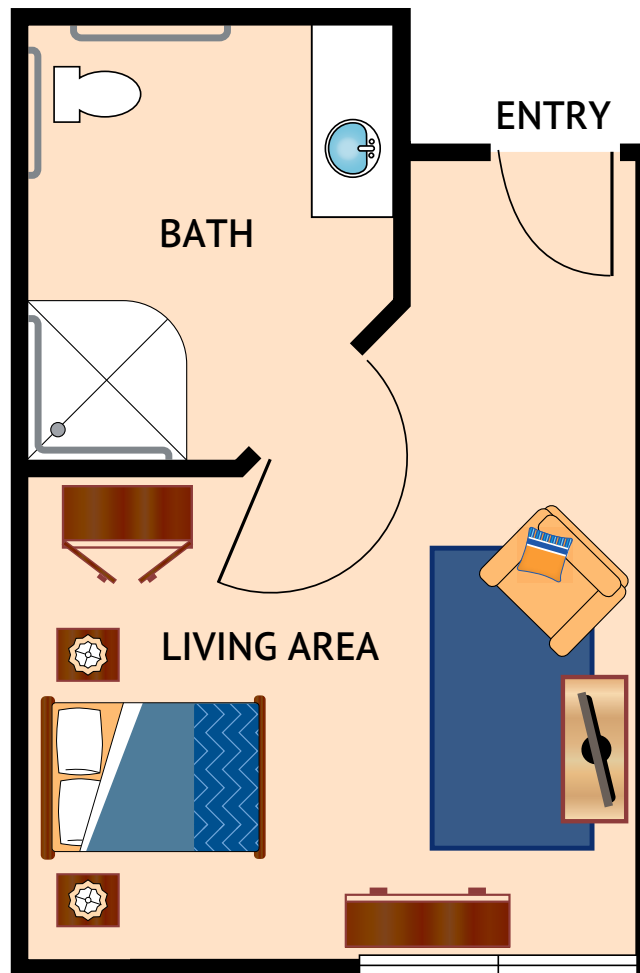

SAGE I – PRIVATE STUDIO
261 Square Feet

Floor plans are not to scale and are shown for comparative purposes only.
Actual apartment floor plans may have minor variations.

SAGE II – SEMIPRIVATE STUDIO
375 Square Feet

Floor plans are not to scale and are shown for comparative purposes only.
Actual apartment floor plans may have minor variations.