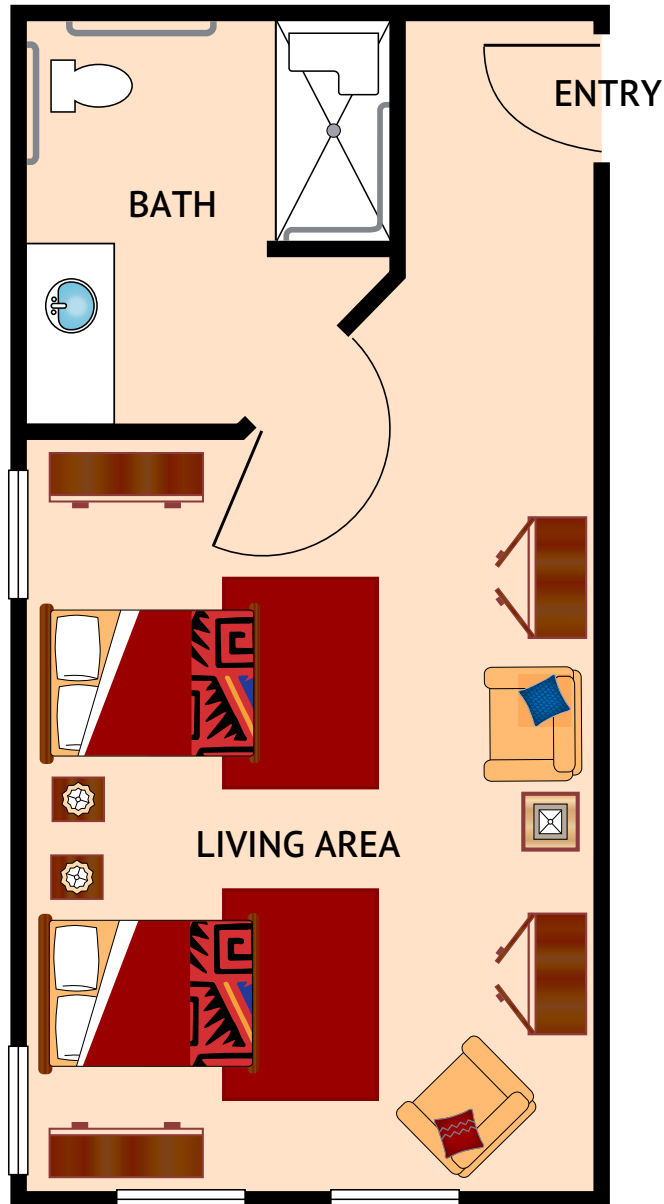

SAGE I – PRIVATE STUDIO
261 Square Feet

Floor plans are not to scale and are shown for comparative purposes only.
Actual apartment floor plans may have minor variations.

SAGE II – SEMIPRIVATE STUDIO
375 Square Feet

Floor plans are not to scale and are shown for comparative purposes only.
Actual apartment floor plans may have minor variations.