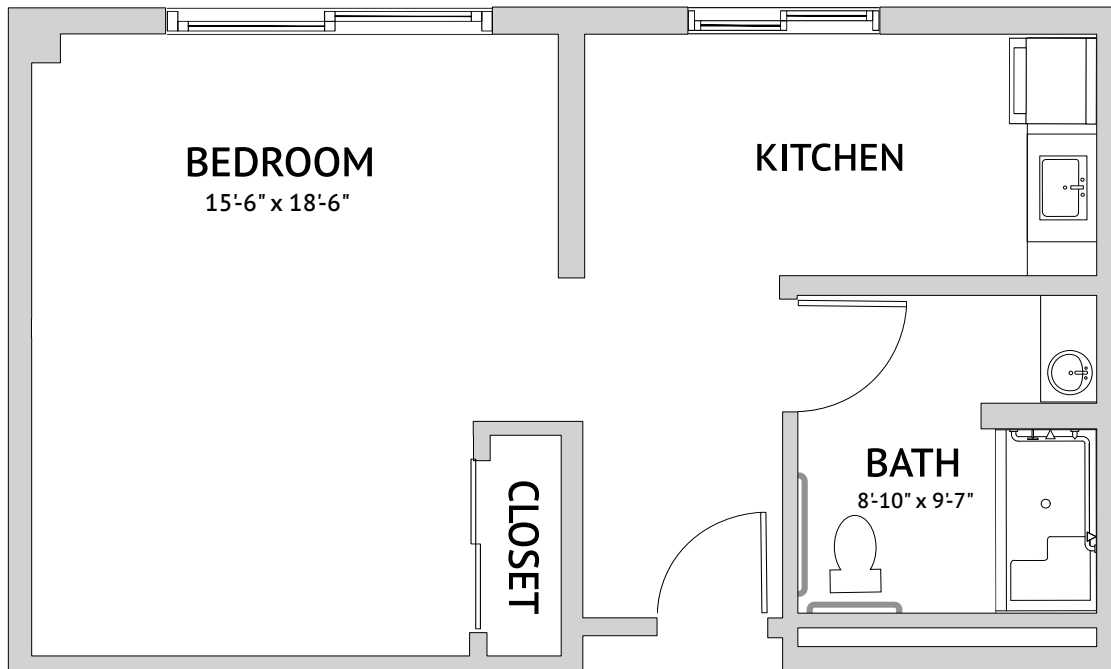

Willow Glen: Studio

442 Square Feet

Assisted Living

1015 South Bascom Avenue, San Jose, CA 95128 | 669-321-5500 | WatermarkSanJose.com

Leasing Gallery: 969 South Bascom Avenue, San Jose, CA 95128

Floor plans are 3/16 scale. Actual apartment floor plans may have minor variations.

Mayfair: Large Studio
551 Square Feet

Assisted Living

1015 South Bascom Avenue, San Jose, CA 95128 | 669-321-5500 | WatermarkSanJose.com

Leasing Gallery: 969 South Bascom Avenue, San Jose, CA 95128

Floor plans are 3/16 scale. Actual apartment floor plans may have minor variations.