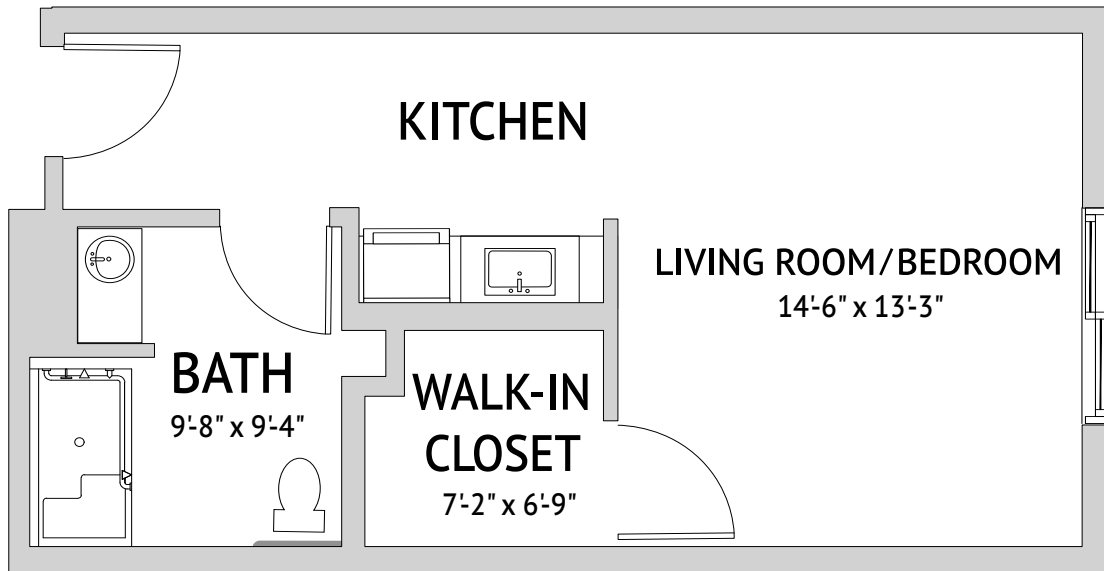

Alviso: Small Studio

388 Square Feet

Assisted Living

1015 South Bascom Avenue, San Jose, CA 95128 | 669-321-5500 | WatermarkSanJose.com

Leasing Gallery: 969 South Bascom Avenue, San Jose, CA 95128

Floor plans are 3/16 scale. Actual apartment floor plans may have minor variations.

Alum Rock: Studio
424 Square Feet

Assisted Living

1015 South Bascom Avenue, San Jose, CA 95128 | 669-321-5500 | WatermarkSanJose.com

Leasing Gallery: 969 South Bascom Avenue, San Jose, CA 95128

Floor plans are 3/16 scale. Actual apartment floor plans may have minor variations.

Willow Glen: Studio

442 Square Feet

Assisted Living

1015 South Bascom Avenue, San Jose, CA 95128 | 669-321-5500 | WatermarkSanJose.com

Leasing Gallery: 969 South Bascom Avenue, San Jose, CA 95128

Floor plans are 3/16 scale. Actual apartment floor plans may have minor variations.