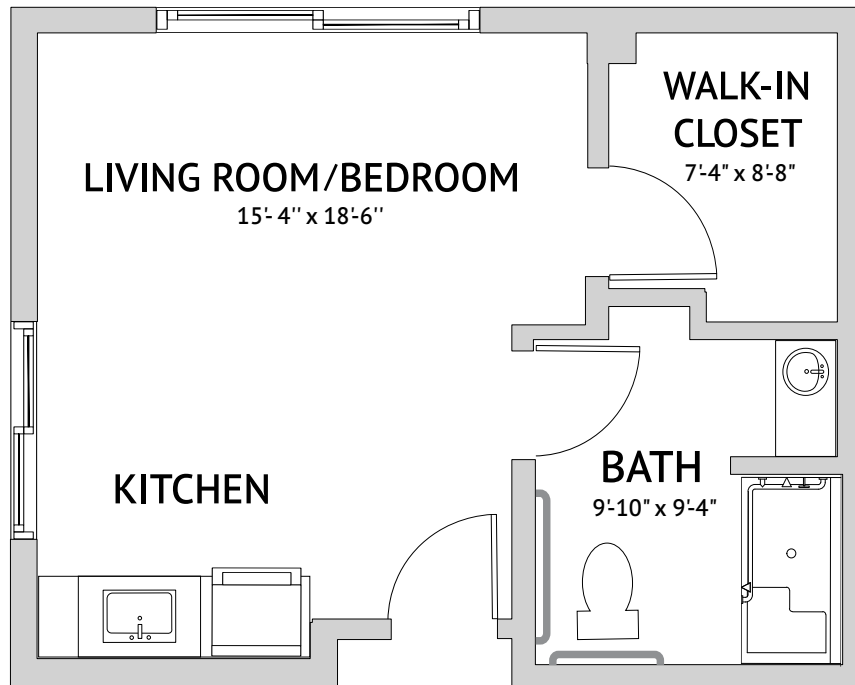

Alviso: Small Studio

388 Square Feet

Assisted Living

1015 South Bascom Avenue, San Jose, CA 95128 | 669-321-5500 | WatermarkSanJose.com

Leasing Gallery: 969 South Bascom Avenue, San Jose, CA 95128

Floor plans are 3/16 scale. Actual apartment floor plans may have minor variations.

Alum Rock: Studio
424 Square Feet

Assisted Living

1015 South Bascom Avenue, San Jose, CA 95128 | 669-321-5500 | WatermarkSanJose.com

Leasing Gallery: 969 South Bascom Avenue, San Jose, CA 95128

Floor plans are 3/16 scale. Actual apartment floor plans may have minor variations.

Willow Glen: Studio

442 Square Feet

Assisted Living

1015 South Bascom Avenue, San Jose, CA 95128 | 669-321-5500 | WatermarkSanJose.com

Leasing Gallery: 969 South Bascom Avenue, San Jose, CA 95128

Floor plans are 3/16 scale. Actual apartment floor plans may have minor variations.