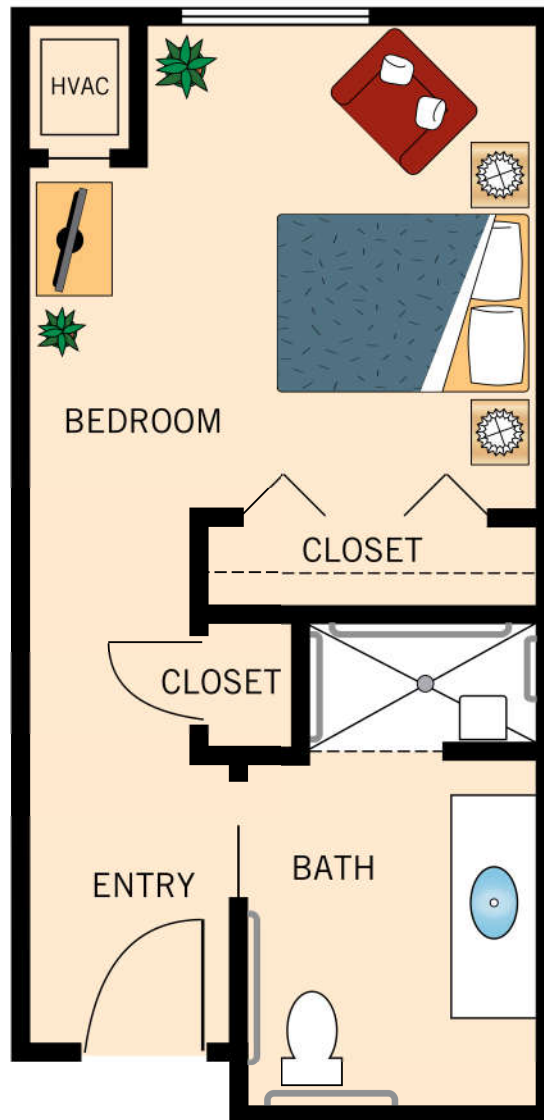

**MEMORY CARE
STUDIO**

310 Square Feet

Floor plans are not to scale and are shown for comparative purposes only.
Actual apartment floor plans may have minor variations.