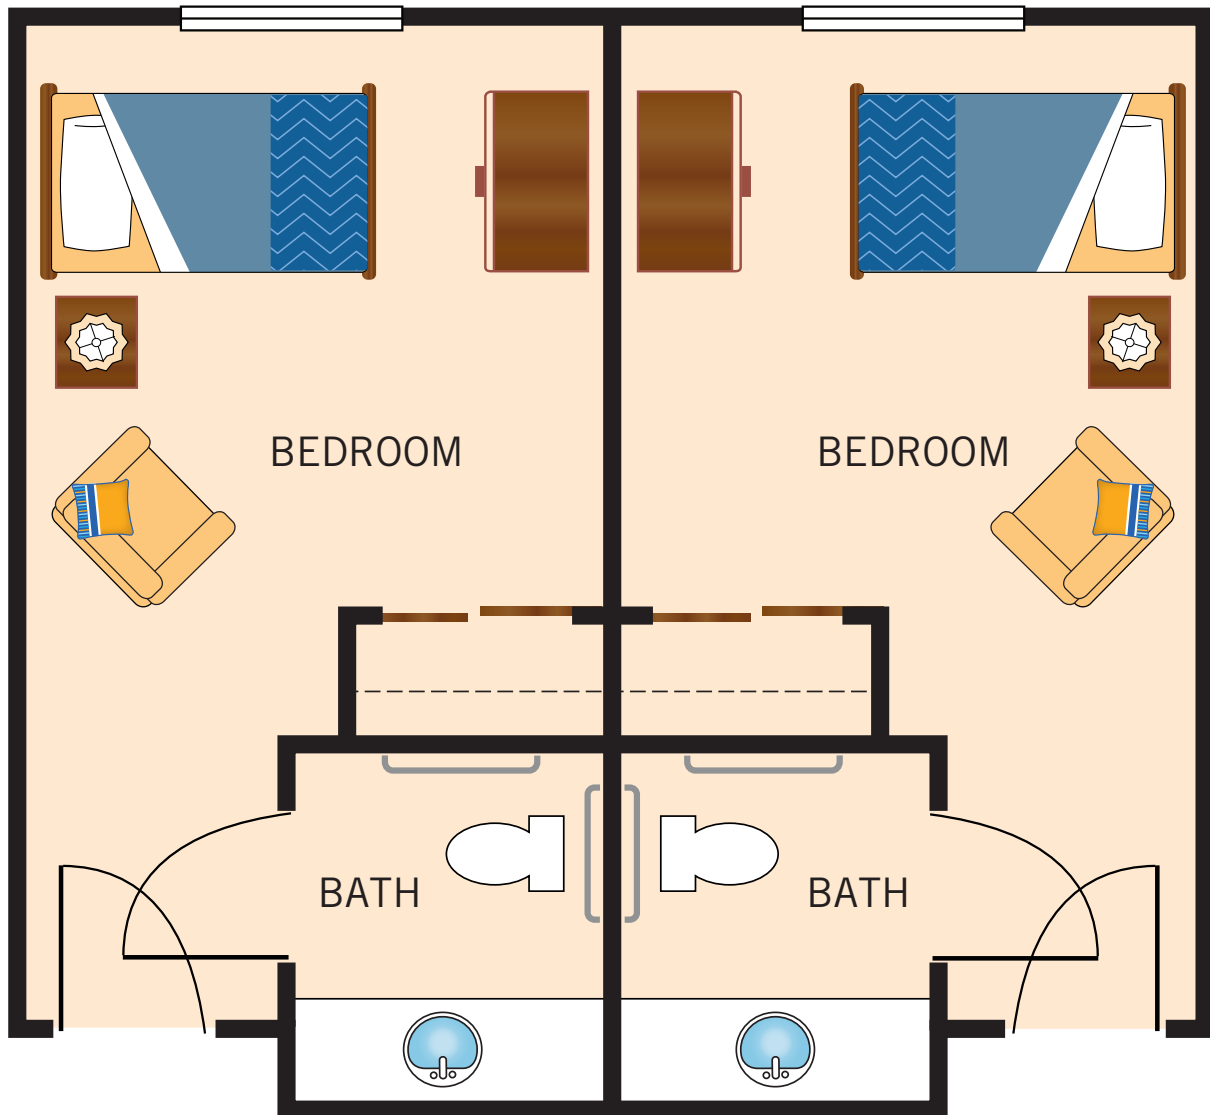

**SEMIPRIVATE**

256 Square Feet Each

Floor plans are not to scale and are shown for comparative purposes only.  
Actual apartment floor plans may have minor variations.

**PRIVATE**

364 Square Feet

Floor plans are not to scale and are shown for comparative purposes only.  
Actual apartment floor plans may have minor variations.

**LARGE PRIVATE**

405 Square Feet

Floor plans are not to scale and are shown for comparative purposes only.  
Actual apartment floor plans may have minor variations.