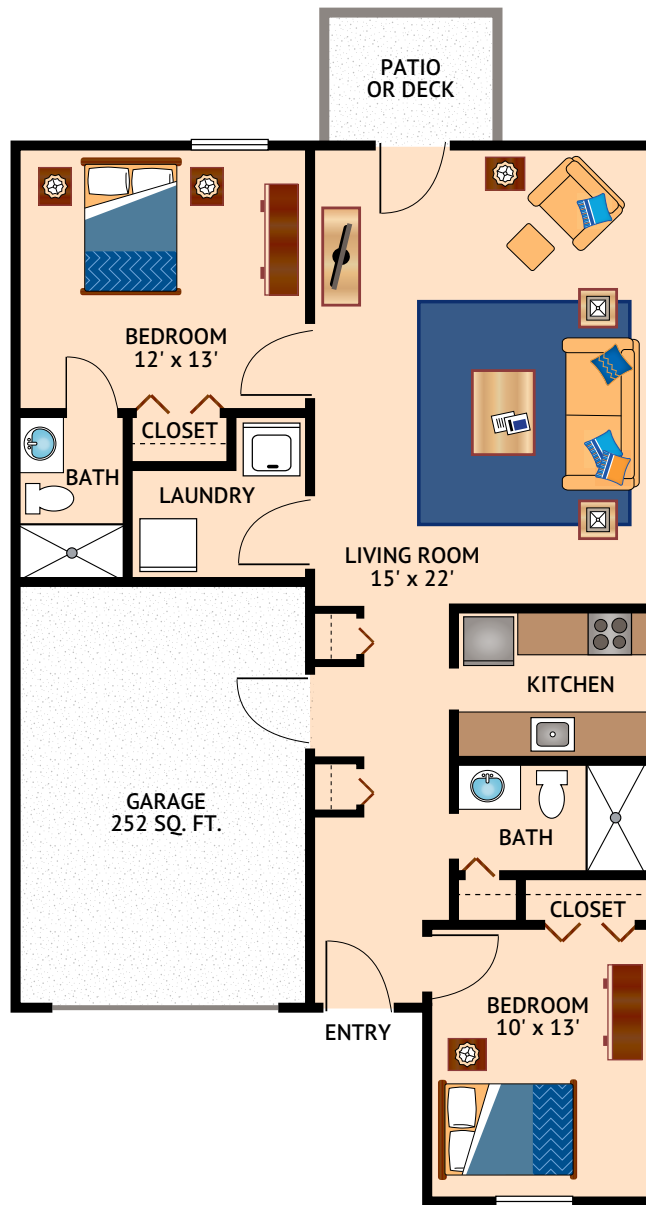

VILLA A - TWO BEDROOM
1,200 Square Feet

Floor plans are not to scale and are shown for comparative purposes only.
Actual apartment floor plans may have minor variations.

VILLA B – TWO BEDROOM
1,200 Square Feet

Floor plans are not to scale and are shown for comparative purposes only.
Actual apartment floor plans may have minor variations.