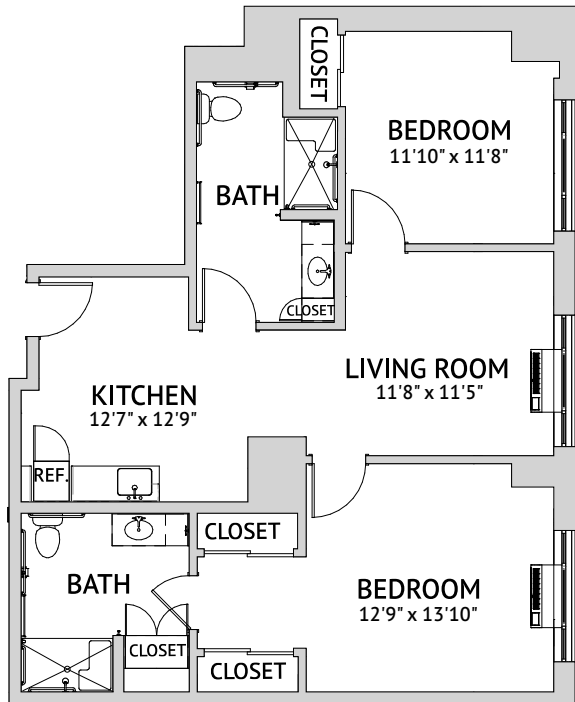

Hawthorne: Two Bedroom

1,046 Square Feet

Assisted Living

1540 NW 13th Avenue, Portland, OR 97209 | 503-303-1220 | watermarkthepearl.com

Floor plans are not to scale and are shown for comparative purposes only. Actual apartment floor plans may have minor variations.