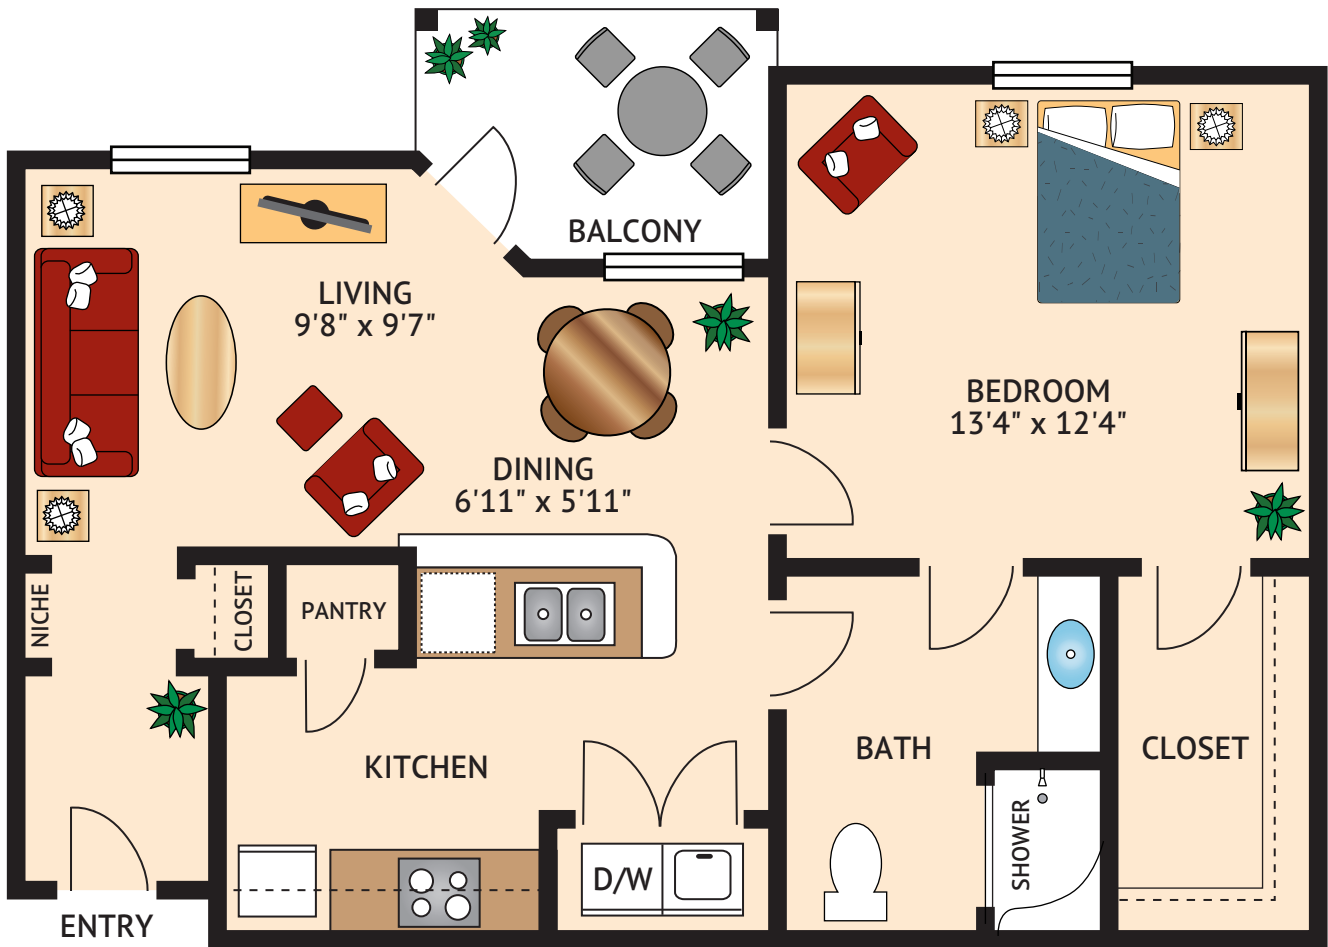

**THE TUSCANY – ONE BEDROOM ONE BATH**  
689–740 Square Feet

Floor plans are not to scale and are shown for comparative purposes only.  
Actual apartment floor plans may have minor variations.

**THE FLORENCE – ONE BEDROOM ONE BATH**  
760–802 Square Feet

Floor plans are not to scale and are shown for comparative purposes only.  
Actual apartment floor plans may have minor variations.

**THE GENOA – ONE BEDROOM ONE BATH**  
760–810 Square Feet

Floor plans are not to scale and are shown for comparative purposes only.  
Actual apartment floor plans may have minor variations.

**THE MILAN – TWO BEDROOM TWO BATH**  
 1,038 Square Feet

Floor plans are not to scale and are shown for comparative purposes only.  
 Actual apartment floor plans may have minor variations.

**THE VENICE – TWO BEDROOM TWO BATH**  
 1,015–1,061 Square Feet

Floor plans are not to scale and are shown for comparative purposes only.  
 Actual apartment floor plans may have minor variations.

**THE PALERMO – TWO BEDROOM TWO BATH**  
 1,122–1,196 Square Feet

Floor plans are not to scale and are shown for comparative purposes only.  
 Actual apartment floor plans may have minor variations.