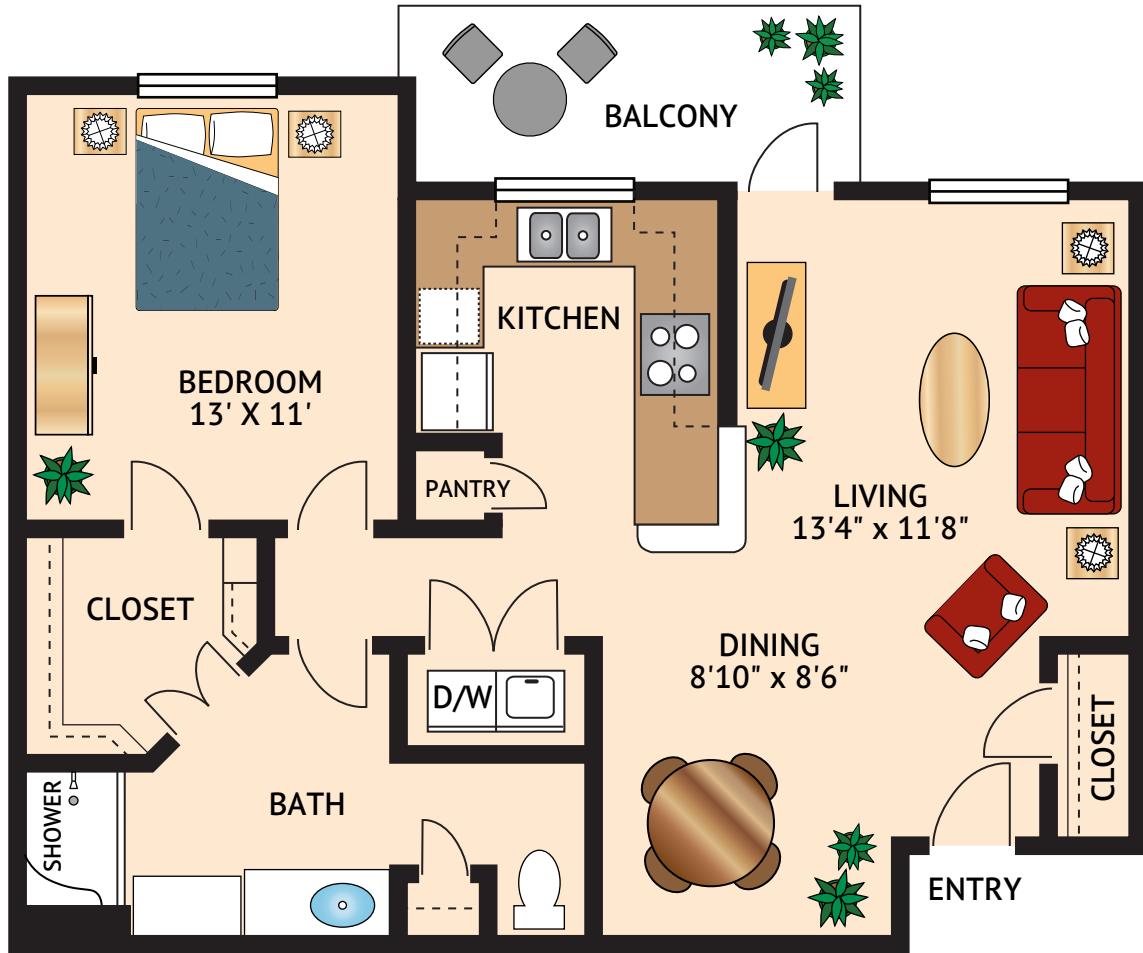

**THE TUSCANY – ONE BEDROOM ONE BATH**  
689–740 Square Feet

Floor plans are not to scale and are shown for comparative purposes only.  
Actual apartment floor plans may have minor variations.

**THE FLORENCE – ONE BEDROOM ONE BATH**  
760–802 Square Feet

Floor plans are not to scale and are shown for comparative purposes only.  
Actual apartment floor plans may have minor variations.

**THE GENOA – ONE BEDROOM ONE BATH**  
760–810 Square Feet

Floor plans are not to scale and are shown for comparative purposes only.  
Actual apartment floor plans may have minor variations.

**THE MILAN – TWO BEDROOM TWO BATH**  
 1,038 Square Feet

Floor plans are not to scale and are shown for comparative purposes only.  
 Actual apartment floor plans may have minor variations.

**THE VENICE – TWO BEDROOM TWO BATH**  
 1,015–1,061 Square Feet

Floor plans are not to scale and are shown for comparative purposes only.  
 Actual apartment floor plans may have minor variations.

**THE PALERMO – TWO BEDROOM TWO BATH**  
 1,122–1,196 Square Feet

Floor plans are not to scale and are shown for comparative purposes only.  
 Actual apartment floor plans may have minor variations.