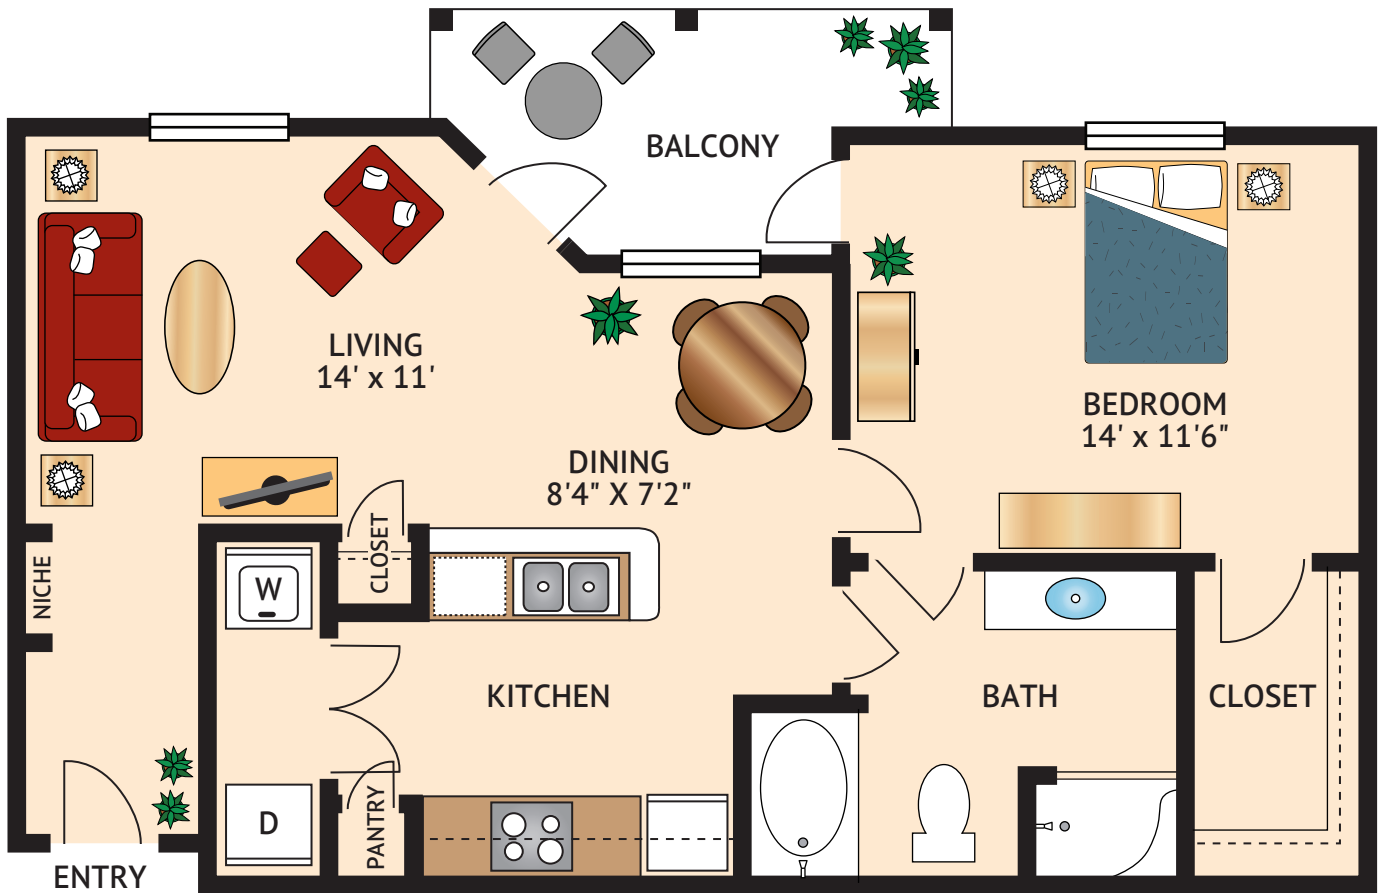

**THE TUSCANY – ONE BEDROOM ONE BATH**  
689–740 Square Feet

Floor plans are not to scale and are shown for comparative purposes only.  
Actual apartment floor plans may have minor variations.

**THE FLORENCE – ONE BEDROOM ONE BATH**  
760–802 Square Feet

Floor plans are not to scale and are shown for comparative purposes only.  
Actual apartment floor plans may have minor variations.

**THE GENOA – ONE BEDROOM ONE BATH**  
760–810 Square Feet

Floor plans are not to scale and are shown for comparative purposes only.  
Actual apartment floor plans may have minor variations.

**THE MILAN – TWO BEDROOM TWO BATH**  
 1,038 Square Feet

Floor plans are not to scale and are shown for comparative purposes only.  
 Actual apartment floor plans may have minor variations.

**THE VENICE – TWO BEDROOM TWO BATH**  
 1,015–1,061 Square Feet

Floor plans are not to scale and are shown for comparative purposes only.  
 Actual apartment floor plans may have minor variations.

**THE PALERMO – TWO BEDROOM TWO BATH**  
 1,122–1,196 Square Feet

Floor plans are not to scale and are shown for comparative purposes only.  
 Actual apartment floor plans may have minor variations.