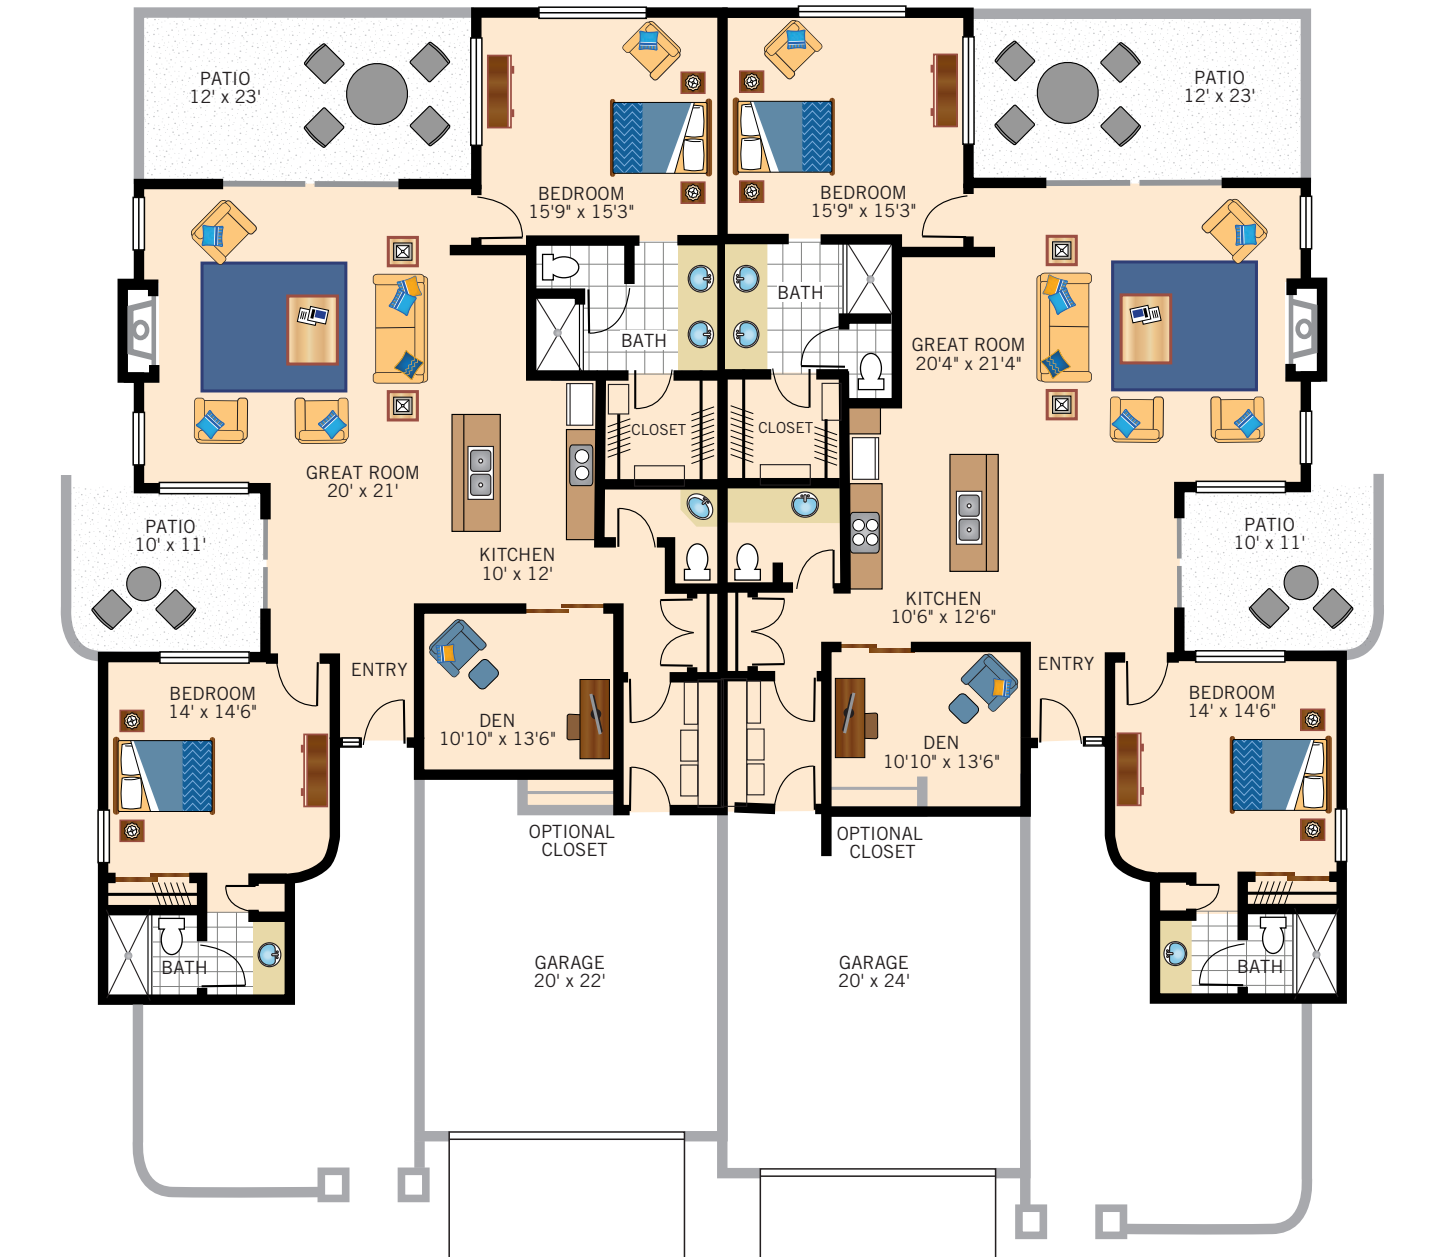

BUNGALOW WITH CARPORT

1,650 Square Feet

*Floor plans are not to scale and are shown for comparative purposes only.
Actual apartment floor plans may have minor variations.*

CASITA

1,970 & 2,004 Square Feet

*Floor plans are not to scale and are shown for comparative purposes only.
Actual apartment floor plans may have minor variations.*

ONE BEDROOM
OAK CREEK
755 Square Feet

*Floor plans are not to scale and are shown for comparative purposes only.
Actual apartment floor plans may have minor variations.*

TWO BEDROOM

PARIA

975 Square Feet

*Floor plans are not to scale and are shown for comparative purposes only.
Actual apartment floor plans may have minor variations.*

TWO BEDROOM

SABINO

1,290 Square Feet

*Floor plans are not to scale and are shown for comparative purposes only.
Actual apartment floor plans may have minor variations.*

THE HACIENDASM AT THE CANYON

A WATERMARK COMMUNITY

INDEPENDENT LIVING AT THE TOWN CENTER CLUB WING

Floor Plan

**TWO BEDROOM
ROMERO**
1,322 Square Feet

*Floor plans are not to scale and are shown for comparative purposes only.
Actual apartment floor plans may have minor variations.*