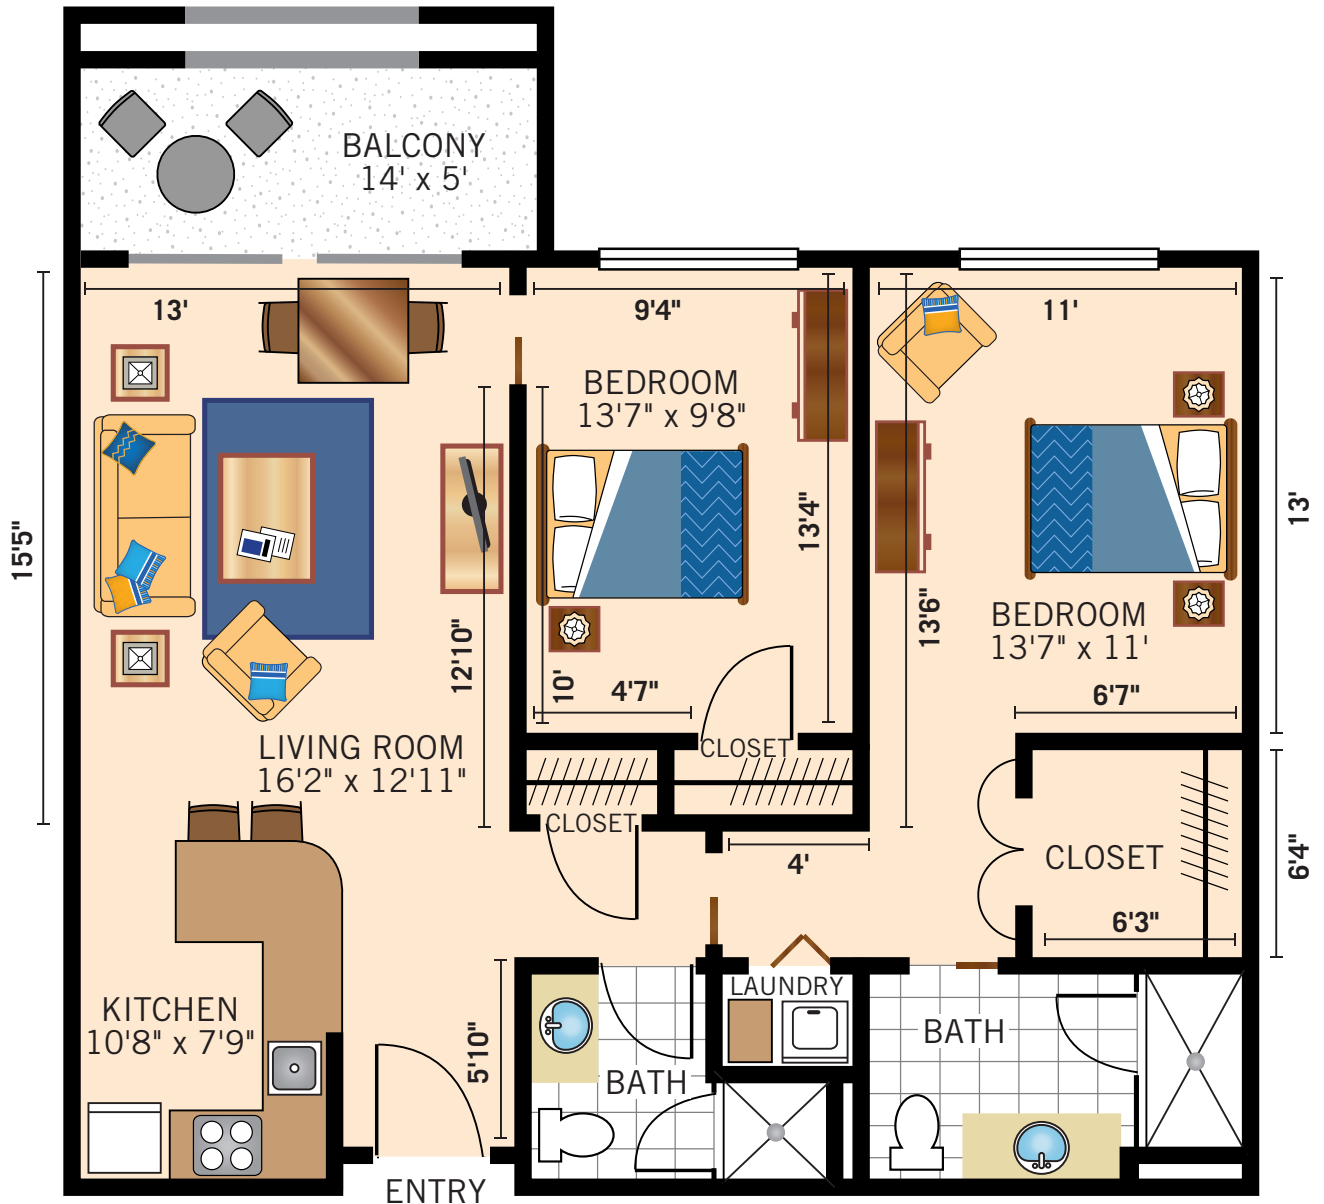

BUNGALOW WITH CARPORT

1,650 Square Feet

*Floor plans are not to scale and are shown for comparative purposes only.
Actual apartment floor plans may have minor variations.*

CASITA

1,970 & 2,004 Square Feet

*Floor plans are not to scale and are shown for comparative purposes only.
Actual apartment floor plans may have minor variations.*

ONE BEDROOM
OAK CREEK
755 Square Feet

*Floor plans are not to scale and are shown for comparative purposes only.
Actual apartment floor plans may have minor variations.*

TWO BEDROOM

PARIA

975 Square Feet

*Floor plans are not to scale and are shown for comparative purposes only.
Actual apartment floor plans may have minor variations.*

TWO BEDROOM

SABINO

1,290 Square Feet

*Floor plans are not to scale and are shown for comparative purposes only.
Actual apartment floor plans may have minor variations.*

THE HACIENDASM AT THE CANYON

A WATERMARK COMMUNITY

INDEPENDENT LIVING AT THE TOWN CENTER CLUB WING

Floor Plan

**TWO BEDROOM
ROMERO**
1,322 Square Feet

*Floor plans are not to scale and are shown for comparative purposes only.
Actual apartment floor plans may have minor variations.*