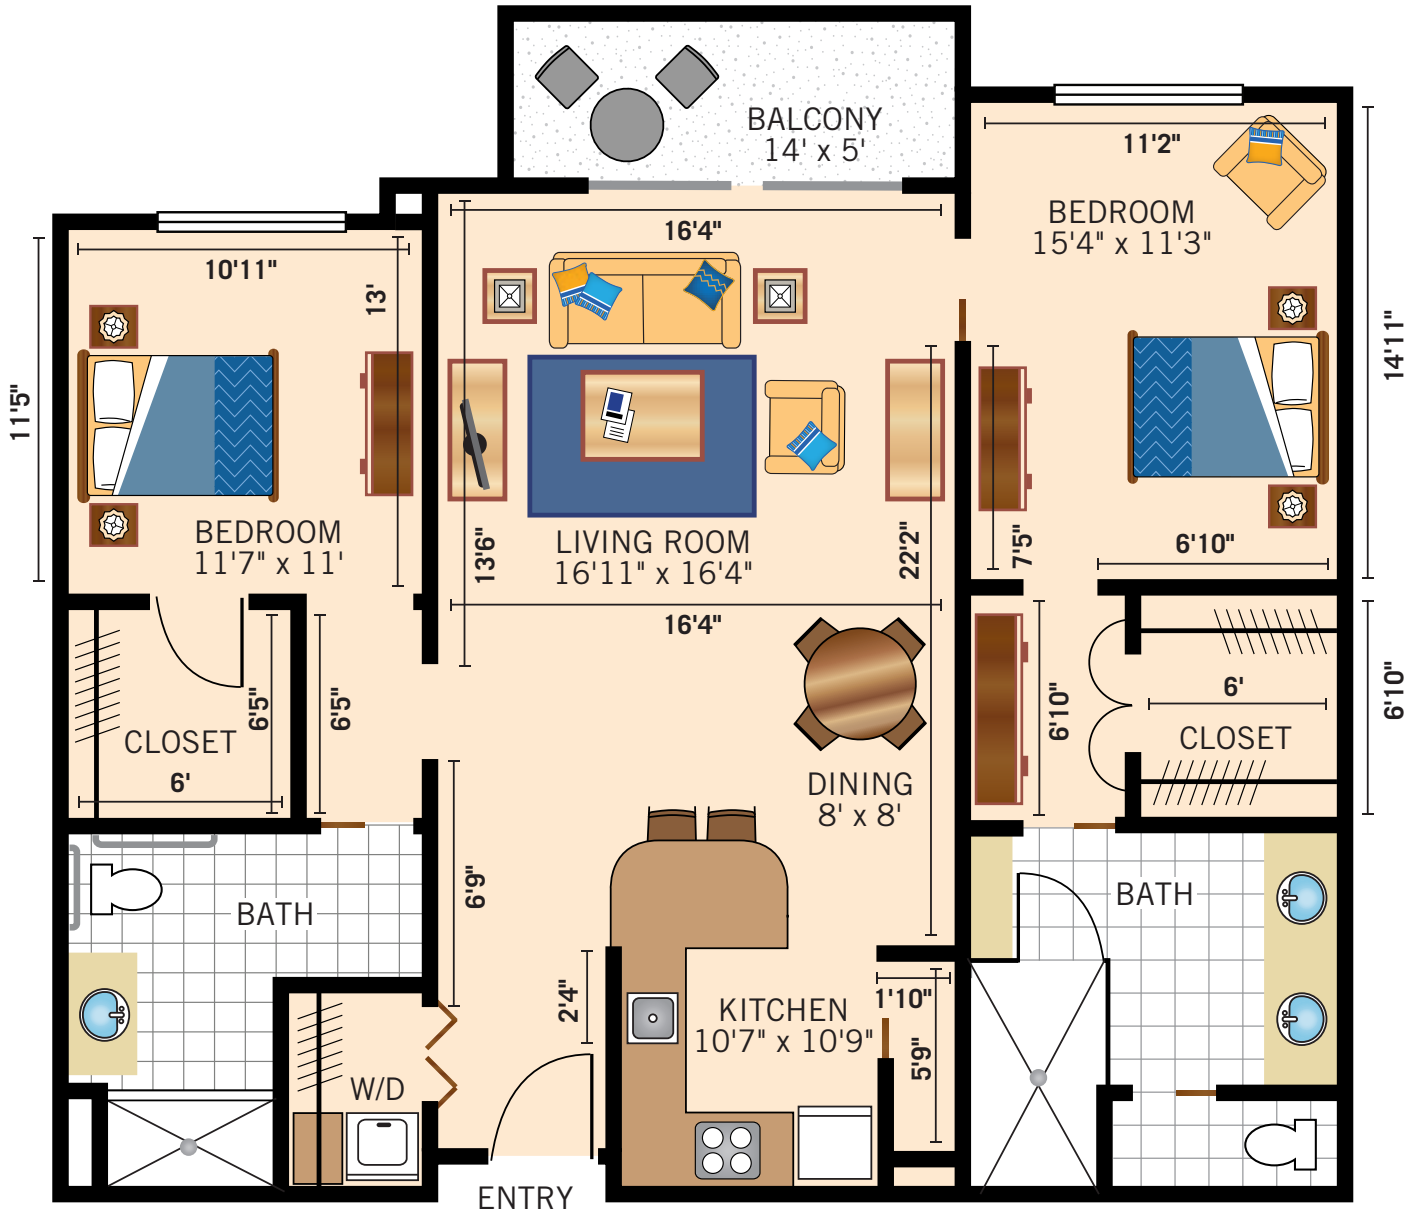

BUNGALOW WITH CARPORT

1,650 Square Feet

*Floor plans are not to scale and are shown for comparative purposes only.
Actual apartment floor plans may have minor variations.*

CASITA

1,970 & 2,004 Square Feet

TWO BEDROOM

PARIA

975 Square Feet

*Floor plans are not to scale and are shown for comparative purposes only.
Actual apartment floor plans may have minor variations.*

TWO BEDROOM

SABINO

1,290 Square Feet

*Floor plans are not to scale and are shown for comparative purposes only.
Actual apartment floor plans may have minor variations.*

THE HACIENDASM AT THE CANYON

A WATERMARK COMMUNITY

INDEPENDENT LIVING AT THE TOWN CENTER CLUB WING

Floor Plan

**TWO BEDROOM
ROMERO**
1,322 Square Feet

*Floor plans are not to scale and are shown for comparative purposes only.
Actual apartment floor plans may have minor variations.*

INDEPENDENT LIVING AT THE TOWN CENTER CLUB WING

Floor Plan

LARGE TWO BEDROOM
GRAND
1,453 SQUARE FEET

*Floor plans are not to scale and are shown for comparative purposes only.
Actual apartment floor plans may have minor variations.*