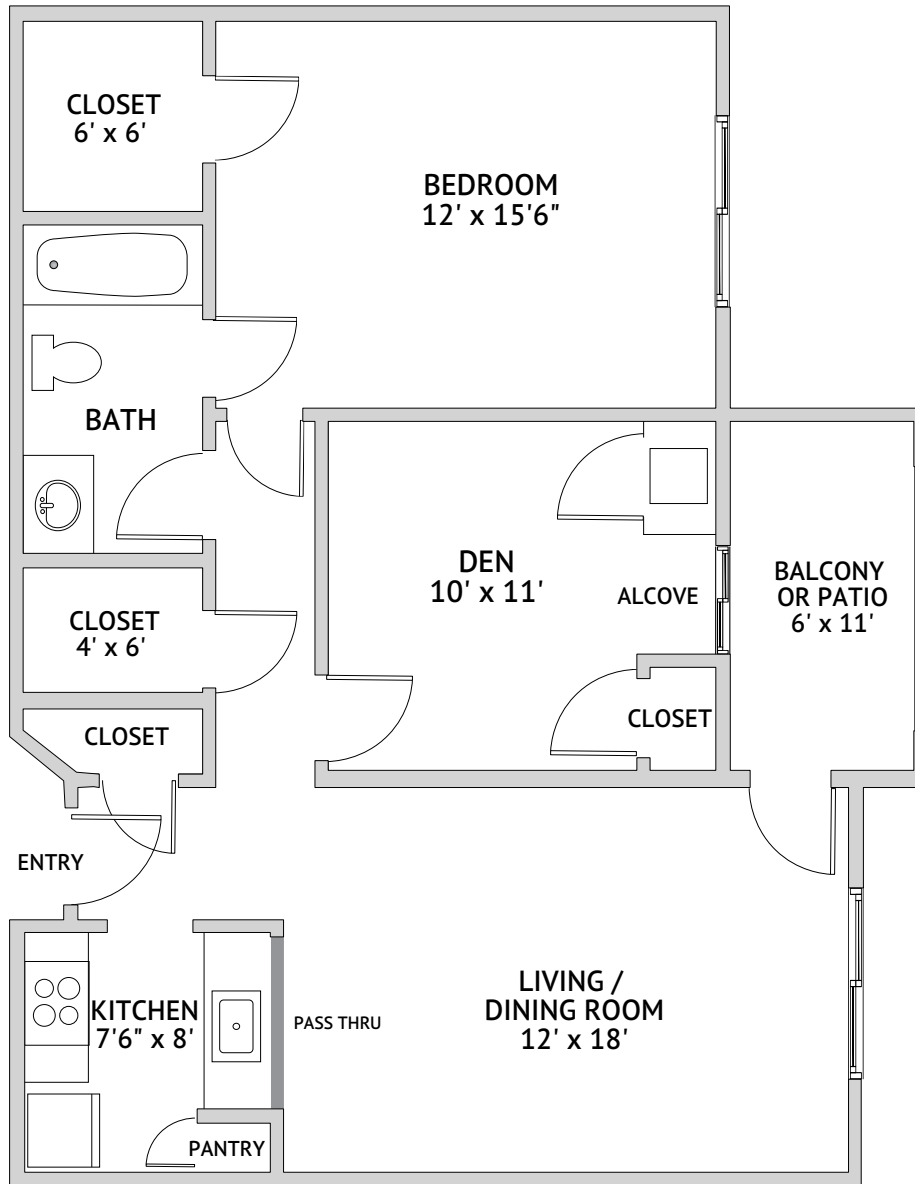

Arlington A: One Bedroom One Bath
585 Square Feet

Independent Living

1615 East Boot Road, West Chester, PA 19380 | 610-436-6663 | bellingham.watermarkcommunities.com

Floor plans are not to scale and are shown for comparative purposes only. Actual apartment floor plans may have minor variations.

Bradford: One Bedroom One Bath
668 Square Feet

Independent Living

1615 East Boot Road, West Chester, PA 19380 | 610-436-6663 | bellingham.watermarkcommunities.com

Floor plans are not to scale and are shown for comparative purposes only. Actual apartment floor plans may have minor variations.

Chaddsford: One Bedroom with Den One Bath

770 Square Feet

Independent Living

1615 East Boot Road, West Chester, PA 19380 | 610-436-6663 | bellingham.watermarkcommunities.com

Floor plans are not to scale and are shown for comparative purposes only. Actual apartment floor plans may have minor variations.