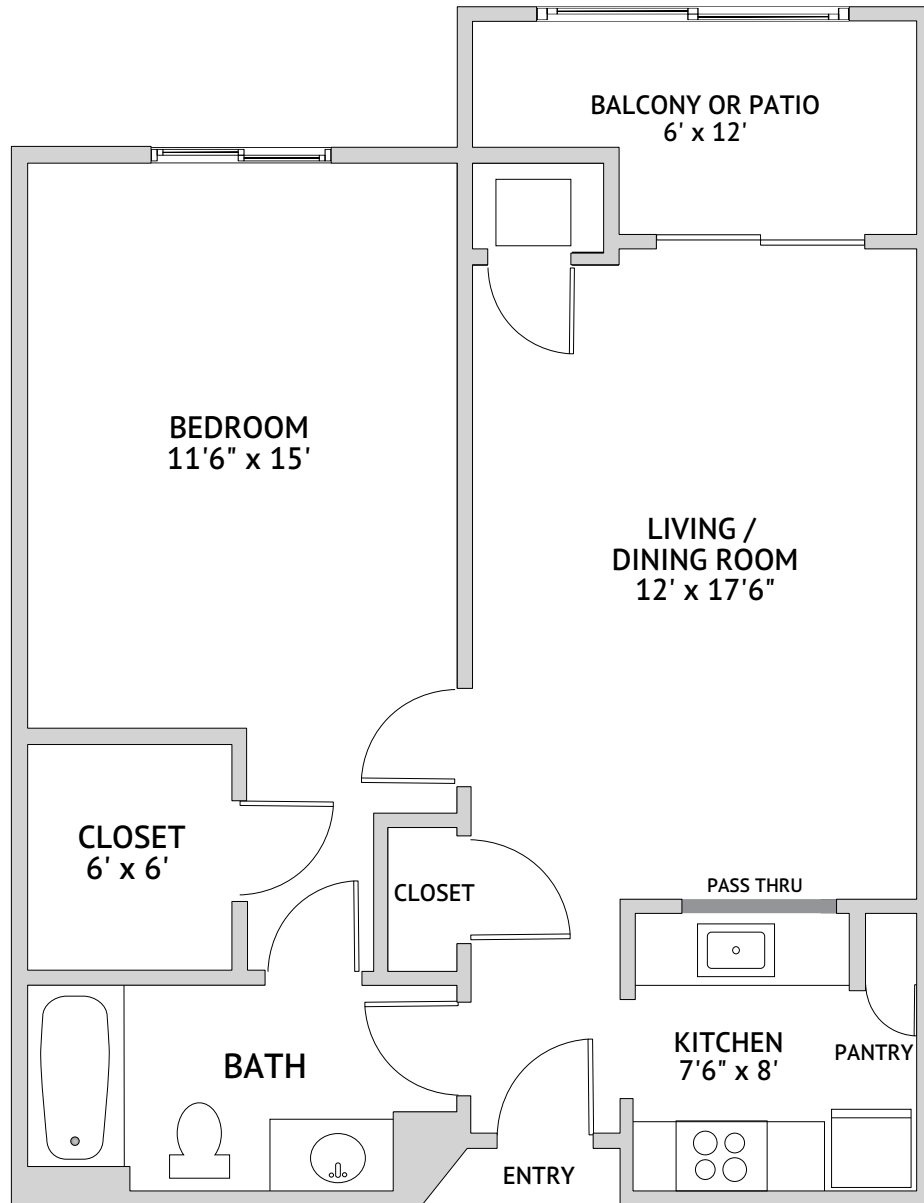

Arlington A: One Bedroom One Bath
585 Square Feet

Independent Living

1615 East Boot Road, West Chester, PA 19380 | 610-436-6663 | bellingham.watermarkcommunities.com

Floor plans are not to scale and are shown for comparative purposes only. Actual apartment floor plans may have minor variations.

Bradford: One Bedroom One Bath
668 Square Feet

Independent Living

1615 East Boot Road, West Chester, PA 19380 | 610-436-6663 | bellingham.watermarkcommunities.com

Floor plans are not to scale and are shown for comparative purposes only. Actual apartment floor plans may have minor variations.

Chaddsford: One Bedroom with Den One Bath

770 Square Feet

Independent Living

1615 East Boot Road, West Chester, PA 19380 | 610-436-6663 | bellingham.watermarkcommunities.com

Floor plans are not to scale and are shown for comparative purposes only. Actual apartment floor plans may have minor variations.