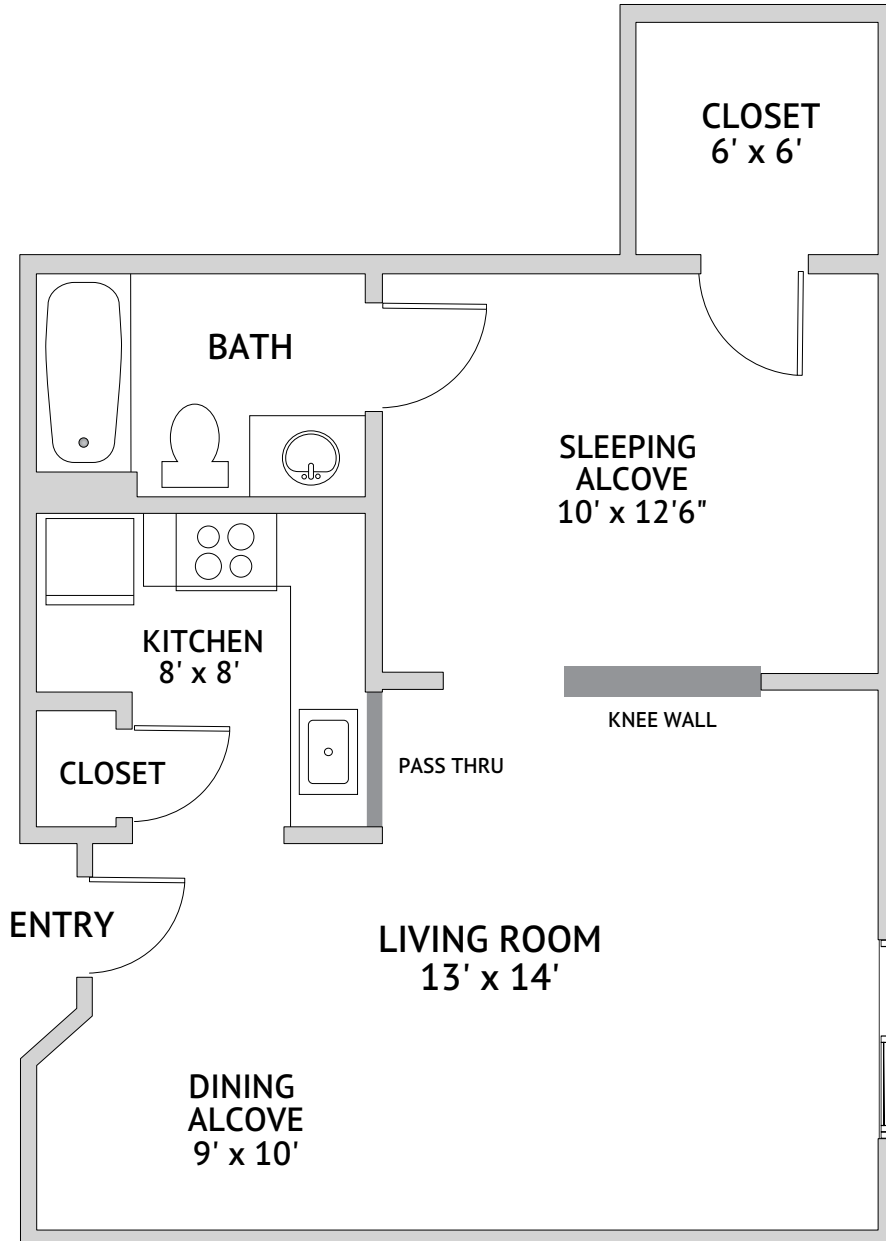

Arlington A: One Bedroom One Bath
585 Square Feet

Independent Living

1615 East Boot Road, West Chester, PA 19380 | 610-436-6663 | bellingham.watermarkcommunities.com

Floor plans are not to scale and are shown for comparative purposes only. Actual apartment floor plans may have minor variations.

Bradford: One Bedroom One Bath
668 Square Feet

Independent Living

1615 East Boot Road, West Chester, PA 19380 | 610-436-6663 | bellingham.watermarkcommunities.com

Floor plans are not to scale and are shown for comparative purposes only. Actual apartment floor plans may have minor variations.

Chaddsford: One Bedroom with Den One Bath

770 Square Feet

Independent Living

1615 East Boot Road, West Chester, PA 19380 | 610-436-6663 | bellingham.watermarkcommunities.com

Floor plans are not to scale and are shown for comparative purposes only. Actual apartment floor plans may have minor variations.