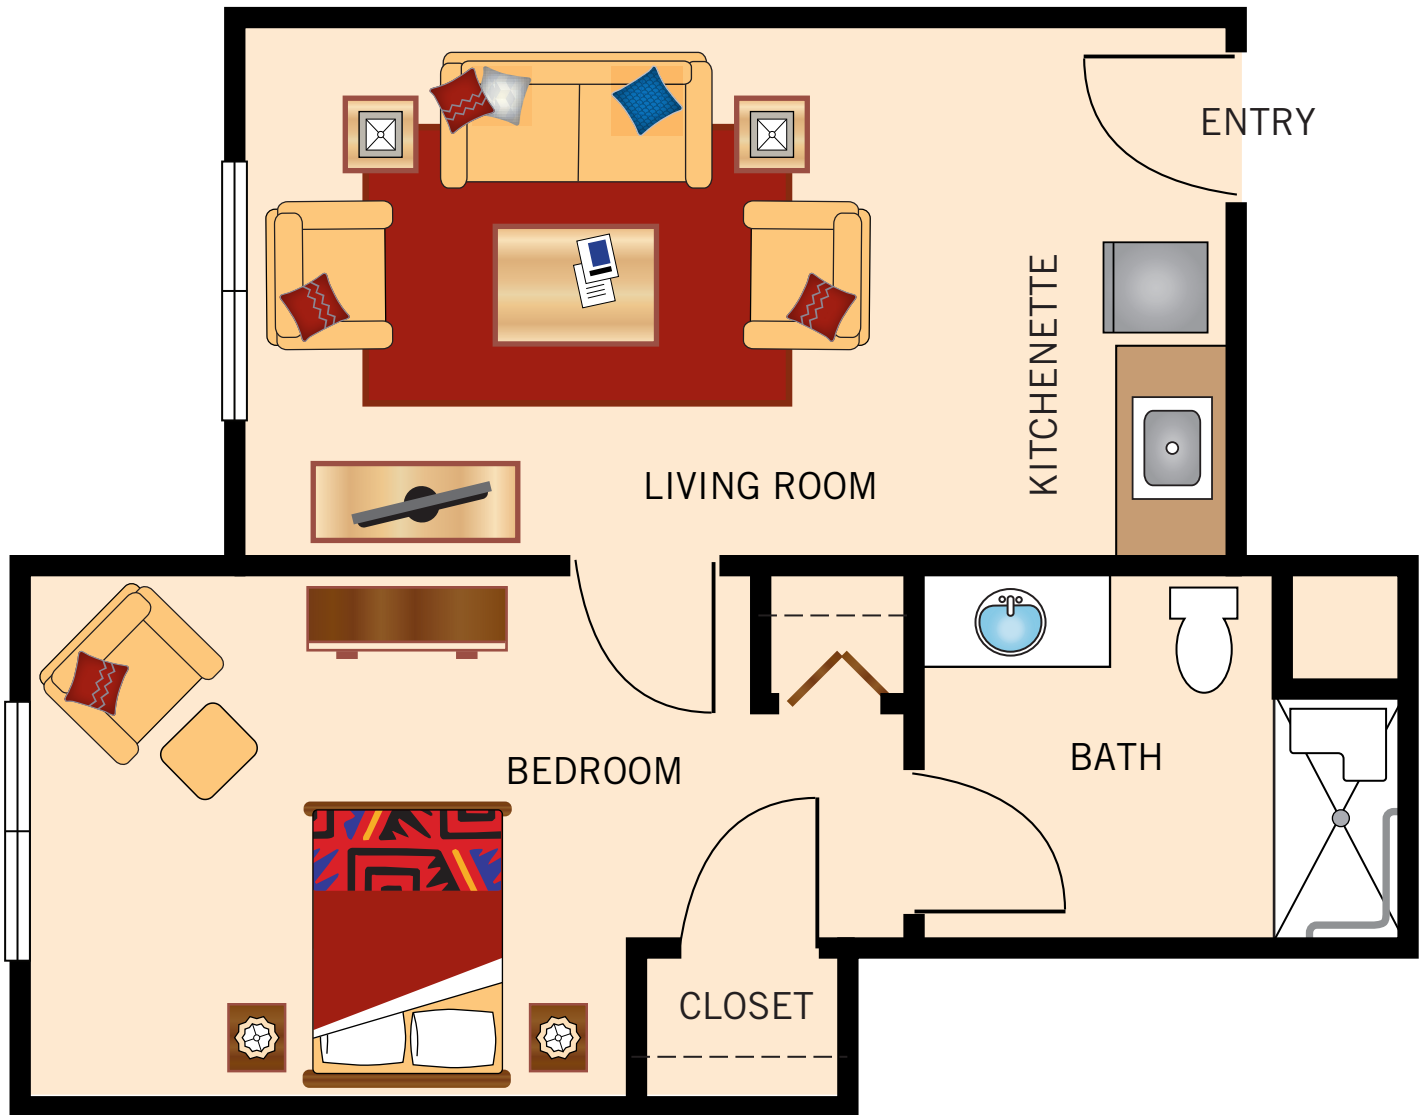

STUDIO

343 Square Feet

Floor plans are not to scale and are shown for comparative purposes only.
Actual apartment floor plans may have minor variations.

STUDIO

346 Square Feet

Floor plans are not to scale and are shown for comparative purposes only.
Actual apartment floor plans may have minor variations.

ONE BEDROOM
430 Square Feet

Floor plans are not to scale and are shown for comparative purposes only.
Actual apartment floor plans may have minor variations.

ONE BEDROOM
446 Square Feet

Floor plans are not to scale and are shown for comparative purposes only.
Actual apartment floor plans may have minor variations.

ONE BEDROOM
593 Square Feet

Floor plans are not to scale and are shown for comparative purposes only.
Actual apartment floor plans may have minor variations.

TWO BEDROOM
798 Square Feet

Floor plans are not to scale and are shown for comparative purposes only.
Actual apartment floor plans may have minor variations.