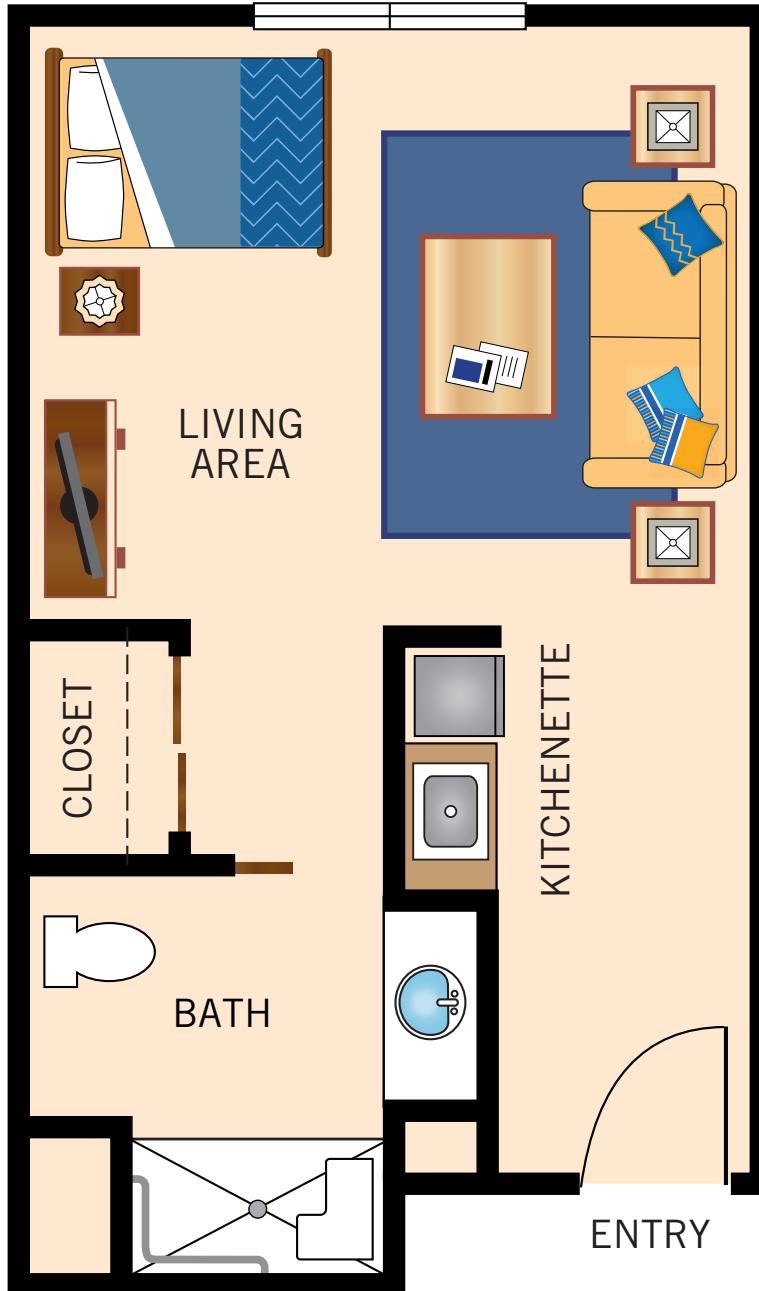

STUDIO

343 Square Feet

Floor plans are not to scale and are shown for comparative purposes only.
Actual apartment floor plans may have minor variations.

STUDIO

346 Square Feet

Floor plans are not to scale and are shown for comparative purposes only.
Actual apartment floor plans may have minor variations.

ONE BEDROOM
430 Square Feet

Floor plans are not to scale and are shown for comparative purposes only.
Actual apartment floor plans may have minor variations.

ONE BEDROOM
446 Square Feet

Floor plans are not to scale and are shown for comparative purposes only.
Actual apartment floor plans may have minor variations.

ONE BEDROOM
593 Square Feet

Floor plans are not to scale and are shown for comparative purposes only.
Actual apartment floor plans may have minor variations.

TWO BEDROOM
798 Square Feet

Floor plans are not to scale and are shown for comparative purposes only.
Actual apartment floor plans may have minor variations.