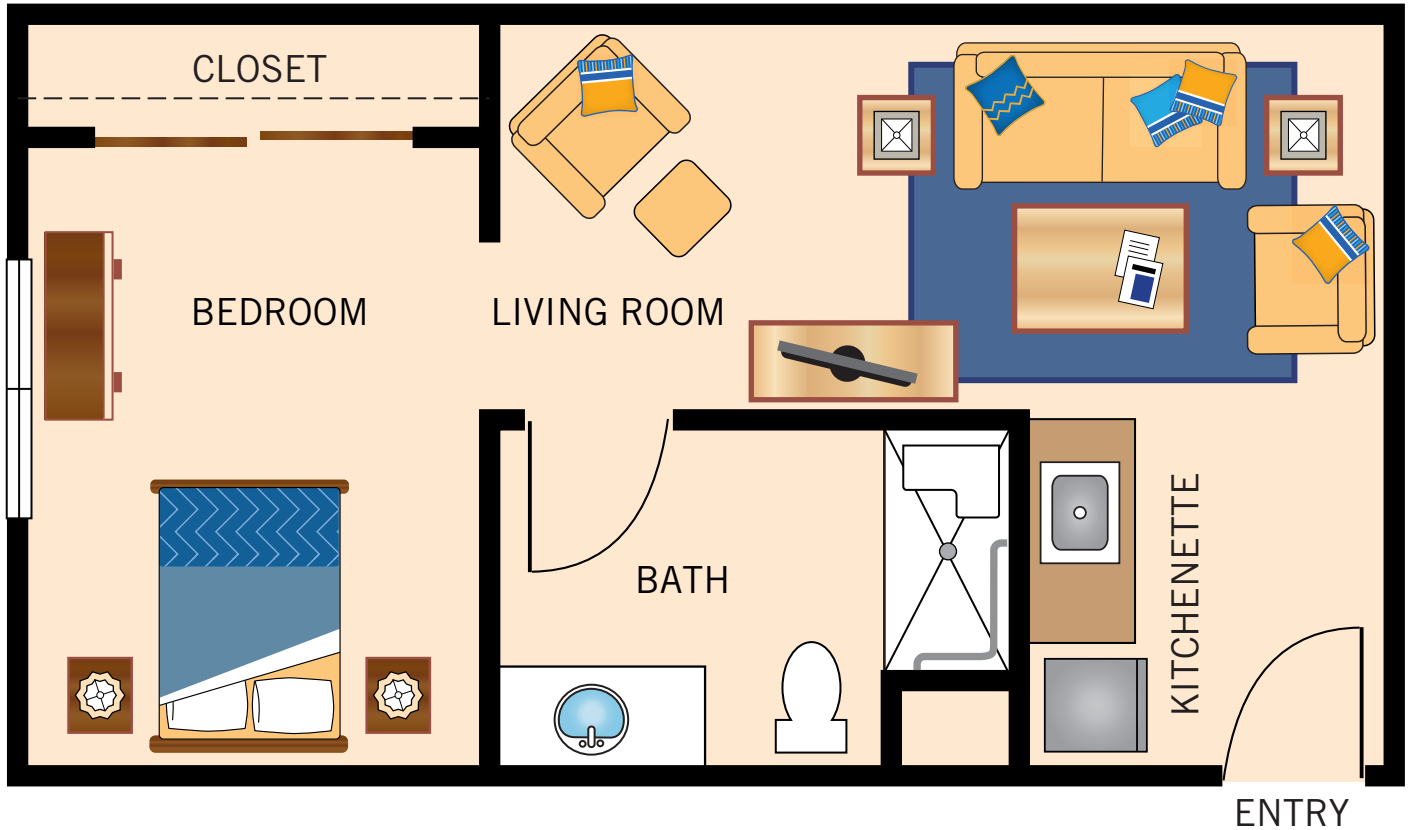

STUDIO

343 Square Feet

Floor plans are not to scale and are shown for comparative purposes only.
Actual apartment floor plans may have minor variations.

STUDIO

346 Square Feet

Floor plans are not to scale and are shown for comparative purposes only.
Actual apartment floor plans may have minor variations.

ONE BEDROOM
430 Square Feet

Floor plans are not to scale and are shown for comparative purposes only.
Actual apartment floor plans may have minor variations.

ONE BEDROOM
446 Square Feet

Floor plans are not to scale and are shown for comparative purposes only.
Actual apartment floor plans may have minor variations.

ONE BEDROOM
593 Square Feet

Floor plans are not to scale and are shown for comparative purposes only.
Actual apartment floor plans may have minor variations.

TWO BEDROOM
798 Square Feet

Floor plans are not to scale and are shown for comparative purposes only.
Actual apartment floor plans may have minor variations.