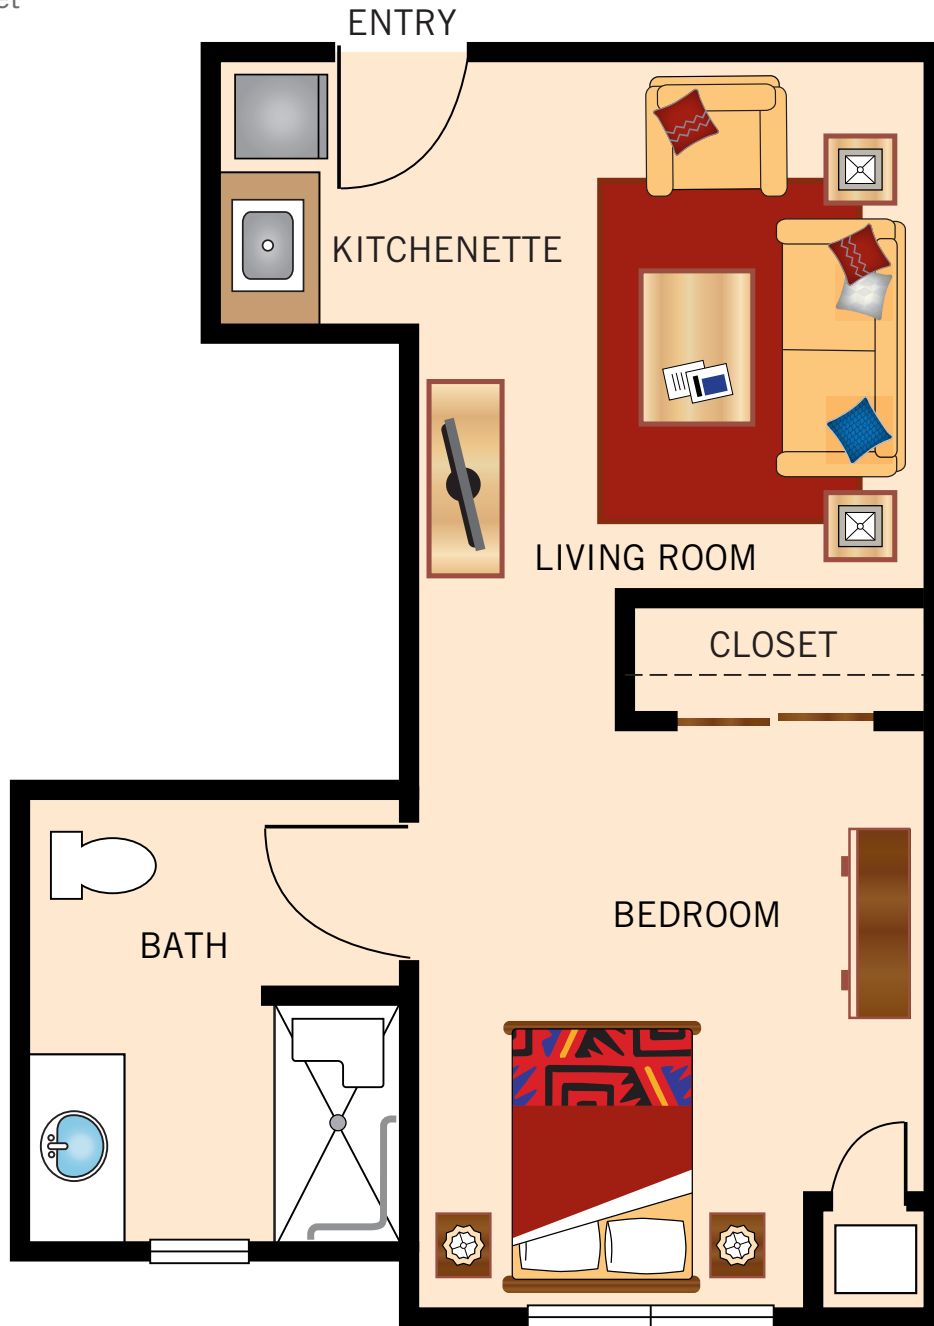

STUDIO

343 Square Feet

Floor plans are not to scale and are shown for comparative purposes only.
Actual apartment floor plans may have minor variations.

STUDIO

346 Square Feet

Floor plans are not to scale and are shown for comparative purposes only.
Actual apartment floor plans may have minor variations.

ONE BEDROOM
430 Square Feet

Floor plans are not to scale and are shown for comparative purposes only.
Actual apartment floor plans may have minor variations.

ONE BEDROOM
446 Square Feet

Floor plans are not to scale and are shown for comparative purposes only.
Actual apartment floor plans may have minor variations.

ONE BEDROOM
593 Square Feet

Floor plans are not to scale and are shown for comparative purposes only.
Actual apartment floor plans may have minor variations.

TWO BEDROOM
798 Square Feet

Floor plans are not to scale and are shown for comparative purposes only.
Actual apartment floor plans may have minor variations.