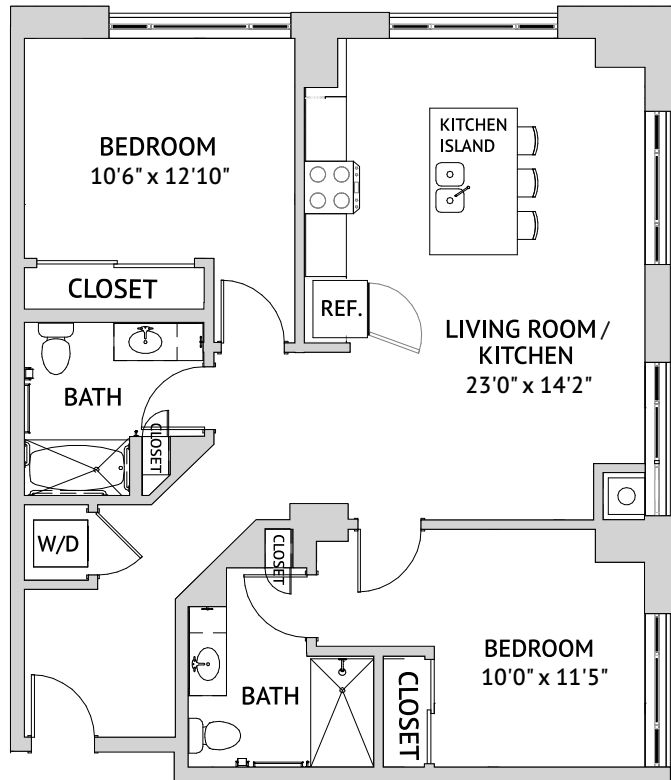

Gabriel: Two Bedroom
1,117 Square Feet

Independent Living

1540 NW 13th Avenue, Portland, OR 97209 | 503-303-1220 | watermarkthepearl.com

Floor plans are not to scale and are shown for comparative purposes only. Actual apartment floor plans may have minor variations.