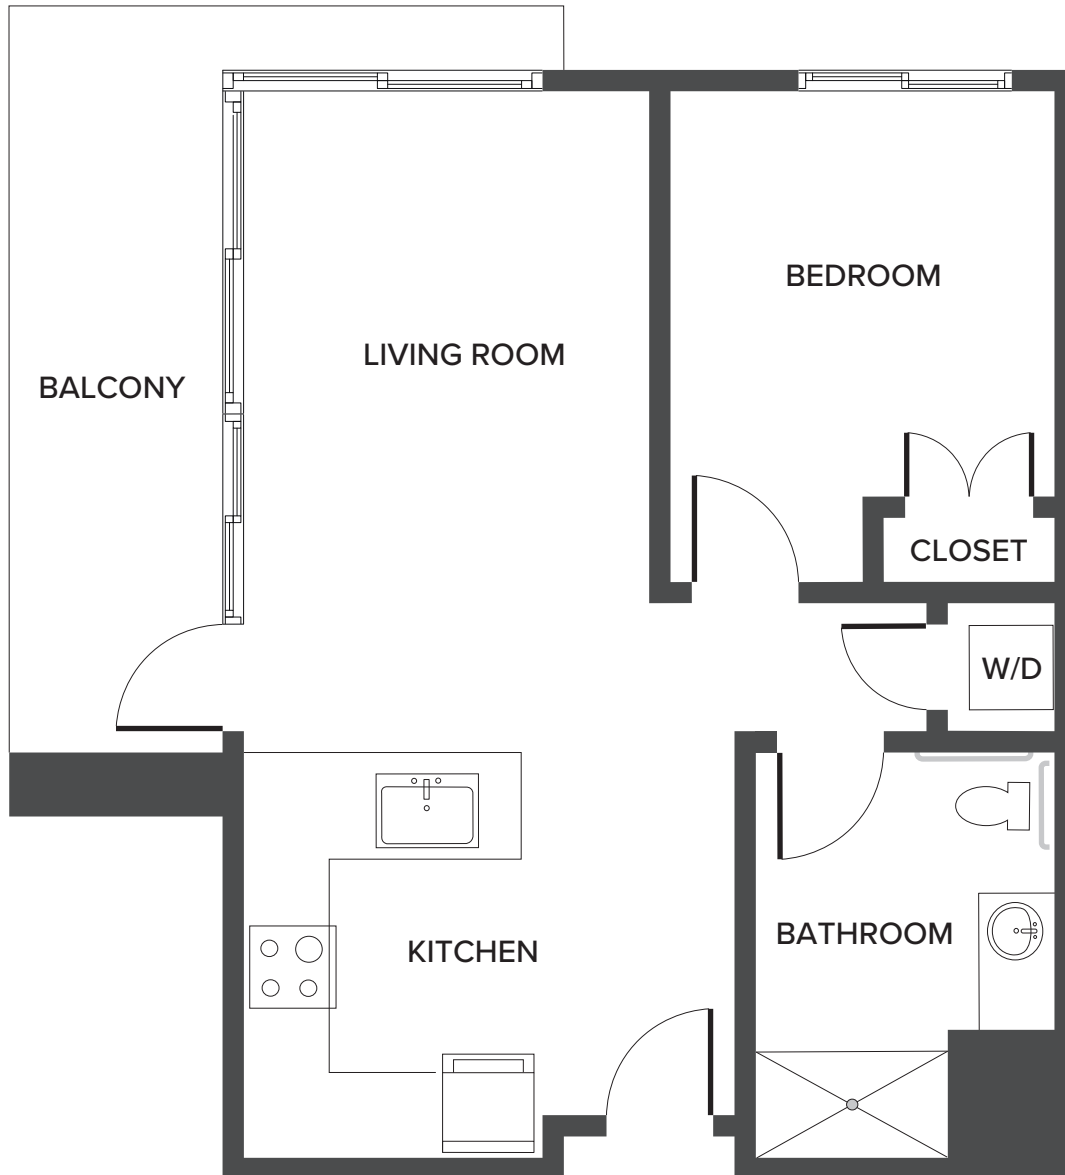

Japantown: One Bedroom Small

631 Square Feet

1017 South Bascom Avenue | San Jose, CA 95128 | 669-321-5500 | WatermarkSanJose.com

Floor plans are not to scale and are shown for comparative purposes only. Actual apartment floor plans may have minor variations.

Palm Haven: One Bedroom

696 Square Feet

1017 South Bascom Avenue | San Jose, CA 95128 | 669-321-5500 | WatermarkSanJose.com

Floor plans are not to scale and are shown for comparative purposes only. Actual apartment floor plans may have minor variations.

The Alameda: One Bedroom Large

894 Square Feet

1017 South Bascom Avenue | San Jose, CA 95128 | 669-321-5500 | WatermarkSanJose.com

Floor plans are not to scale and are shown for comparative purposes only. Actual apartment floor plans may have minor variations.