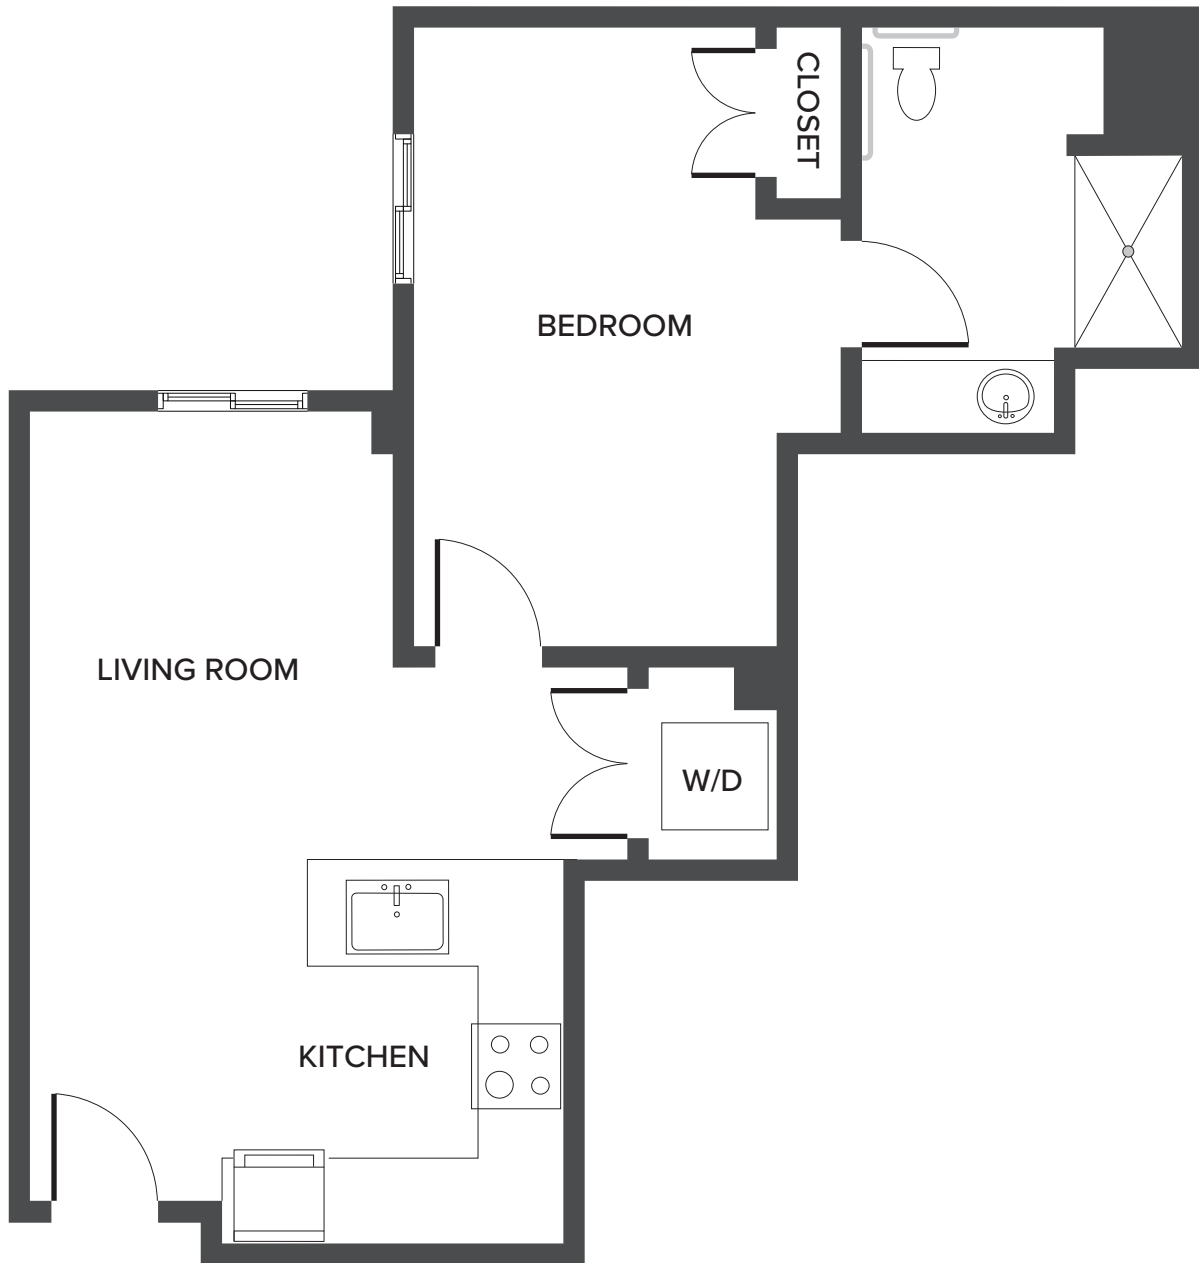

Japantown: One Bedroom Small

631 Square Feet

1017 South Bascom Avenue | San Jose, CA 95128 | 669-321-5500 | WatermarkSanJose.com

Floor plans are not to scale and are shown for comparative purposes only. Actual apartment floor plans may have minor variations.

Palm Haven: One Bedroom

696 Square Feet

1017 South Bascom Avenue | San Jose, CA 95128 | 669-321-5500 | WatermarkSanJose.com

Floor plans are not to scale and are shown for comparative purposes only. Actual apartment floor plans may have minor variations.

The Alameda: One Bedroom Large

894 Square Feet

1017 South Bascom Avenue | San Jose, CA 95128 | 669-321-5500 | WatermarkSanJose.com

Floor plans are not to scale and are shown for comparative purposes only. Actual apartment floor plans may have minor variations.

Rose Garden: One Bedroom Den

846 Square Feet

1017 South Bascom Avenue | San Jose, CA 95128 | 669-321-5500 | WatermarkSanJose.com

Floor plans are not to scale and are shown for comparative purposes only. Actual apartment floor plans may have minor variations.