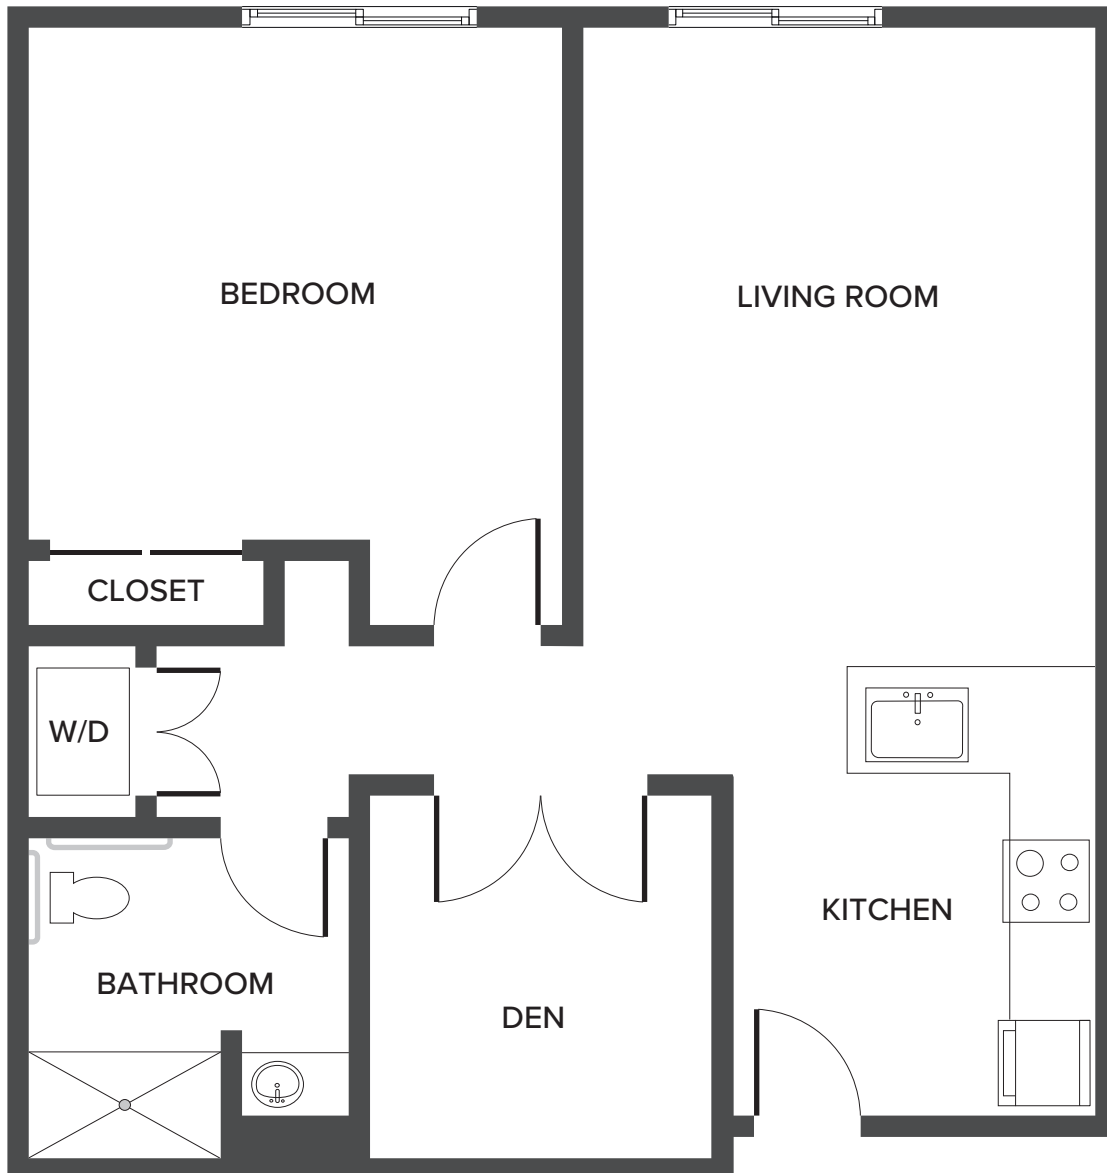

The Alameda: One Bedroom Large

894 Square Feet

1017 South Bascom Avenue | San Jose, CA 95128 | 669-321-5500 | WatermarkSanJose.com

Floor plans are not to scale and are shown for comparative purposes only. Actual apartment floor plans may have minor variations.

Rose Garden: One Bedroom Den

846 Square Feet

1017 South Bascom Avenue | San Jose, CA 95128 | 669-321-5500 | WatermarkSanJose.com

Floor plans are not to scale and are shown for comparative purposes only. Actual apartment floor plans may have minor variations.

Blossom Valley: One Bedroom Den

946 Square Feet

1017 South Bascom Avenue | San Jose, CA 95128 | 669-321-5500 | WatermarkSanJose.com

Floor plans are not to scale and are shown for comparative purposes only. Actual apartment floor plans may have minor variations.