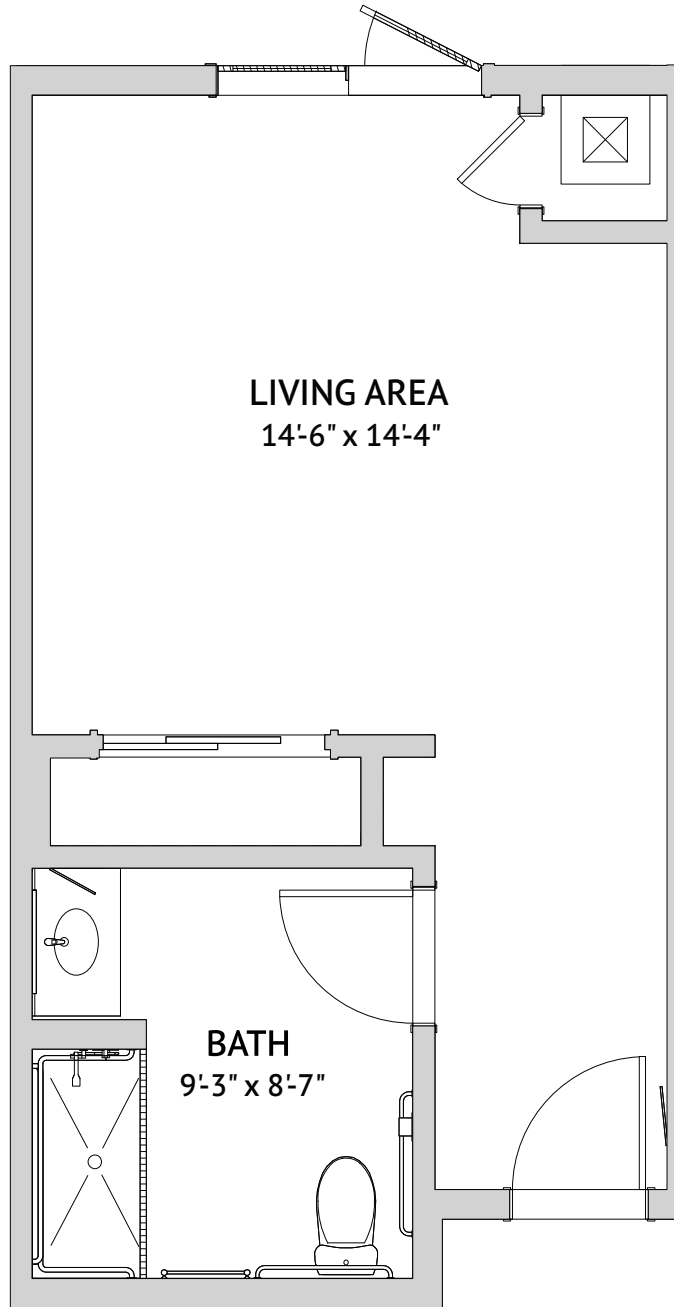

Semi-Private Suite: Iris

461 Square Feet

4000 Mission Avenue, Oceanside, CA 92057 | Tel: 760-826-2900 | haciendamission.com

Floor plans are not to scale and are shown for comparative purposes only. Actual apartment floor plans may have minor variations.

Studio Friar: Father Peyri

407 Square Feet

4000 Mission Avenue, Oceanside, CA 92057 | Tel: 760-826-2900 | haciendamission.com

Floor plans are not to scale and are shown for comparative purposes only. Actual apartment floor plans may have minor variations.

Studio Friar: Father Peyri

347 Square Feet

4000 Mission Avenue, Oceanside, CA 92057 | Tel: 760-826-2900 | haciendamission.com

Floor plans are not to scale and are shown for comparative purposes only. Actual apartment floor plans may have minor variations.

Semi-Private Suite Friar: Father Faura

407 Square Feet

4000 Mission Avenue, Oceanside, CA 92057 | Tel: 760-826-2900 | haciendamission.com

Floor plans are not to scale and are shown for comparative purposes only. Actual apartment floor plans may have minor variations.