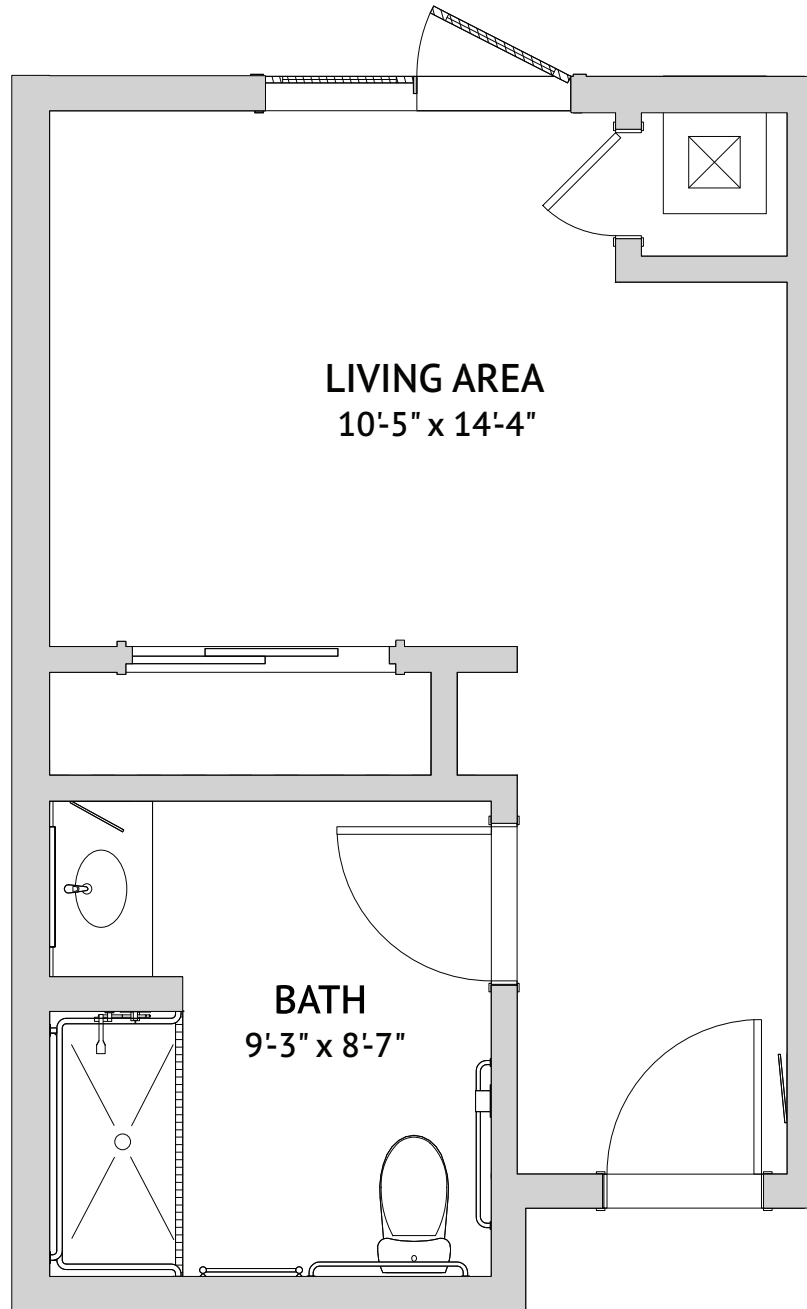

Semi-Private Suite: Iris

461 Square Feet

4000 Mission Avenue, Oceanside, CA 92057 | Tel: 760-826-2900 | haciendamission.com

Floor plans are not to scale and are shown for comparative purposes only. Actual apartment floor plans may have minor variations.

Studio Friar: Father Peyri

407 Square Feet

4000 Mission Avenue, Oceanside, CA 92057 | Tel: 760-826-2900 | haciendamission.com

Floor plans are not to scale and are shown for comparative purposes only. Actual apartment floor plans may have minor variations.

Studio Friar: Father Peyri

347 Square Feet

4000 Mission Avenue, Oceanside, CA 92057 | Tel: 760-826-2900 | haciendamission.com

Floor plans are not to scale and are shown for comparative purposes only. Actual apartment floor plans may have minor variations.

Semi-Private Suite Friar: Father Faura

407 Square Feet

4000 Mission Avenue, Oceanside, CA 92057 | Tel: 760-826-2900 | haciendamission.com

Floor plans are not to scale and are shown for comparative purposes only. Actual apartment floor plans may have minor variations.