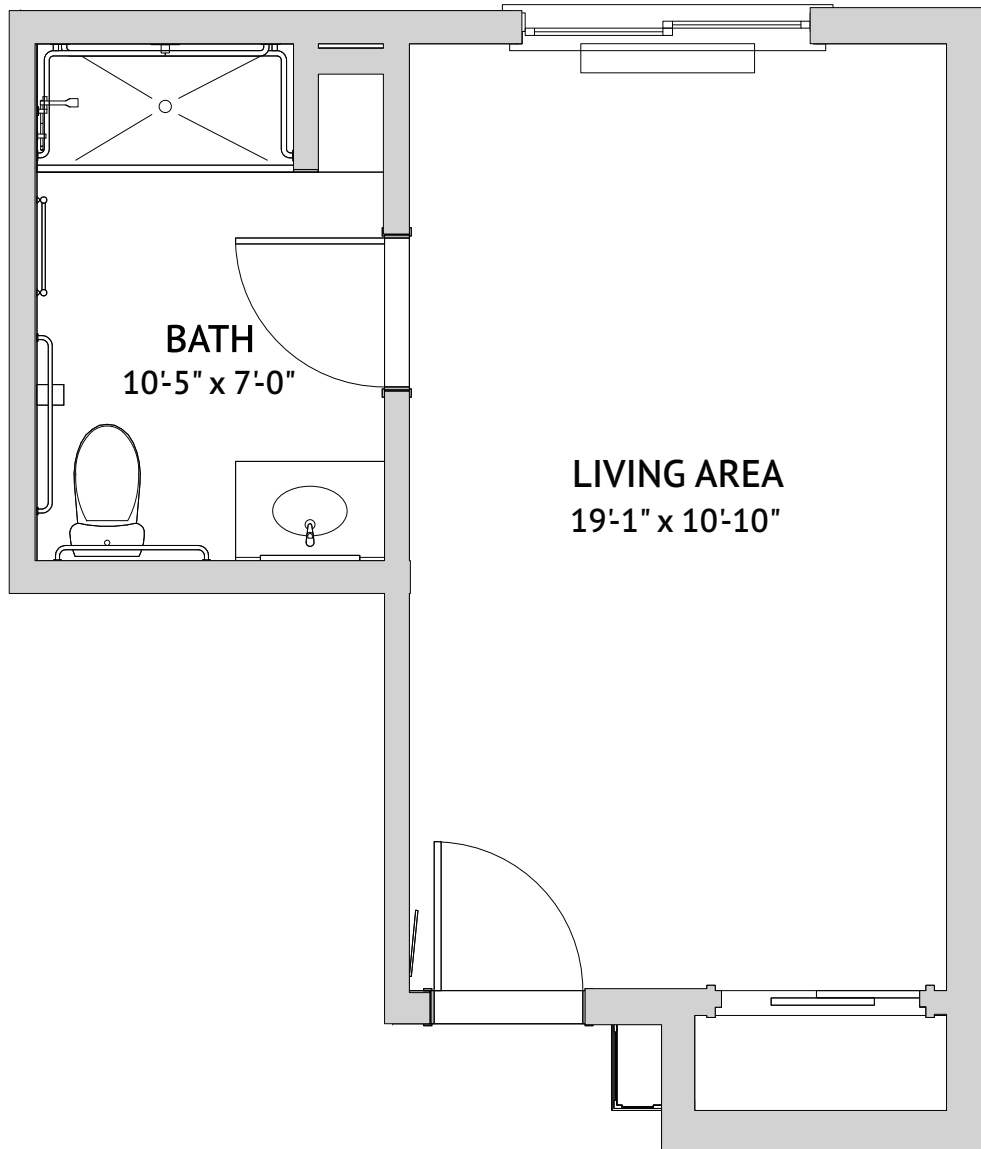

Private Suite: Poppy

333 Square Feet

4000 Mission Avenue, Oceanside, CA 92057 | Tel: 760-826-2900 | haciendamission.com

Floor plans are not to scale and are shown for comparative purposes only. Actual apartment floor plans may have minor variations.

Private Suite: Poppy

334 Square Feet

4000 Mission Avenue, Oceanside, CA 92057 | Tel: 760-826-2900 | haciendamission.com

Floor plans are not to scale and are shown for comparative purposes only. Actual apartment floor plans may have minor variations.

Semi-Private Suite: Iris

461 Square Feet

4000 Mission Avenue, Oceanside, CA 92057 | Tel: 760-826-2900 | haciendamission.com

Floor plans are not to scale and are shown for comparative purposes only. Actual apartment floor plans may have minor variations.

Semi-Private Suite Friar: Father Faura

407 Square Feet

4000 Mission Avenue, Oceanside, CA 92057 | Tel: 760-826-2900 | haciendamission.com

Floor plans are not to scale and are shown for comparative purposes only. Actual apartment floor plans may have minor variations.