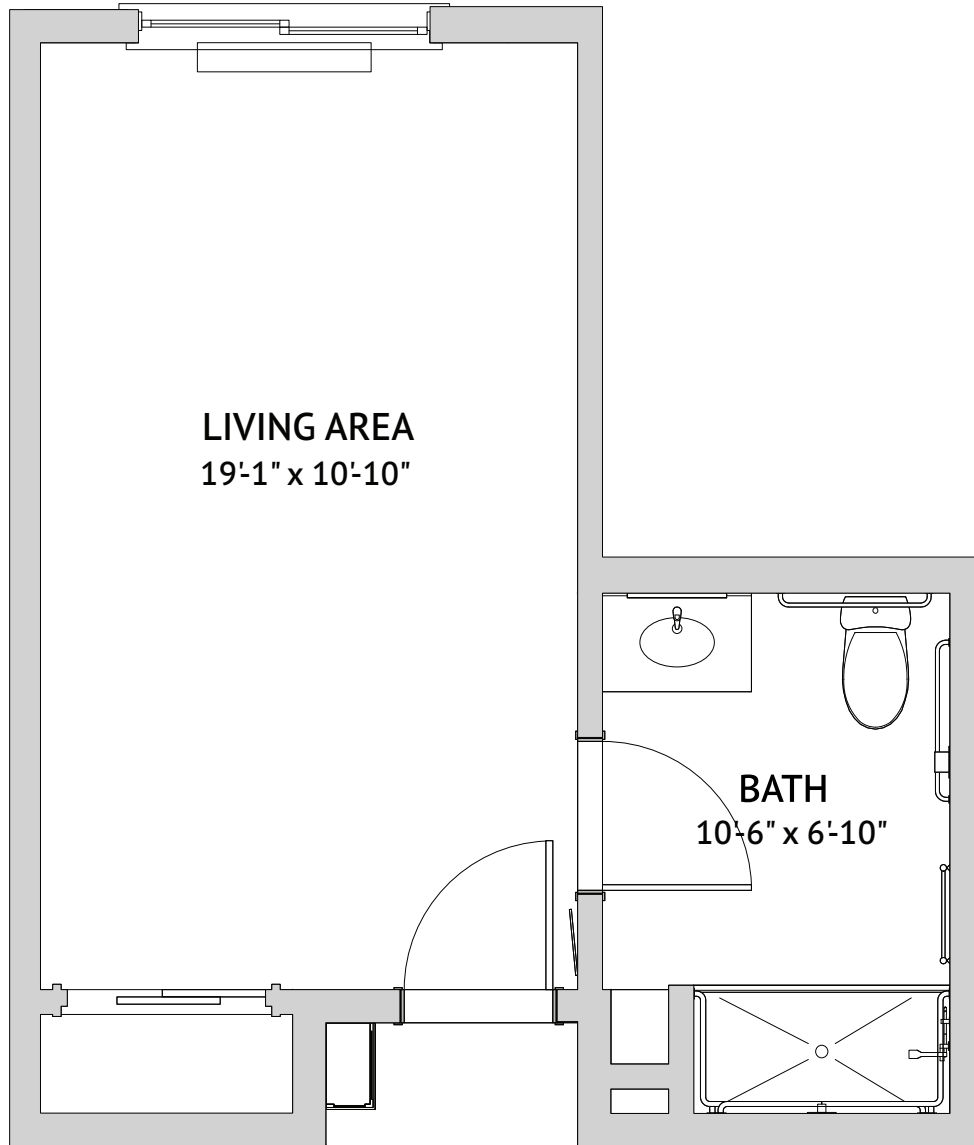

Private Suite: Poppy

333 Square Feet

4000 Mission Avenue, Oceanside, CA 92057 | Tel: 760-826-2900 | haciendamission.com

Floor plans are not to scale and are shown for comparative purposes only. Actual apartment floor plans may have minor variations.

Private Suite: Poppy

334 Square Feet

4000 Mission Avenue, Oceanside, CA 92057 | Tel: 760-826-2900 | haciendamission.com

Floor plans are not to scale and are shown for comparative purposes only. Actual apartment floor plans may have minor variations.

Semi-Private Suite: Iris

461 Square Feet

4000 Mission Avenue, Oceanside, CA 92057 | Tel: 760-826-2900 | haciendamission.com

Floor plans are not to scale and are shown for comparative purposes only. Actual apartment floor plans may have minor variations.

Semi-Private Suite Friar: Father Faura

407 Square Feet

4000 Mission Avenue, Oceanside, CA 92057 | Tel: 760-826-2900 | haciendamission.com

Floor plans are not to scale and are shown for comparative purposes only. Actual apartment floor plans may have minor variations.