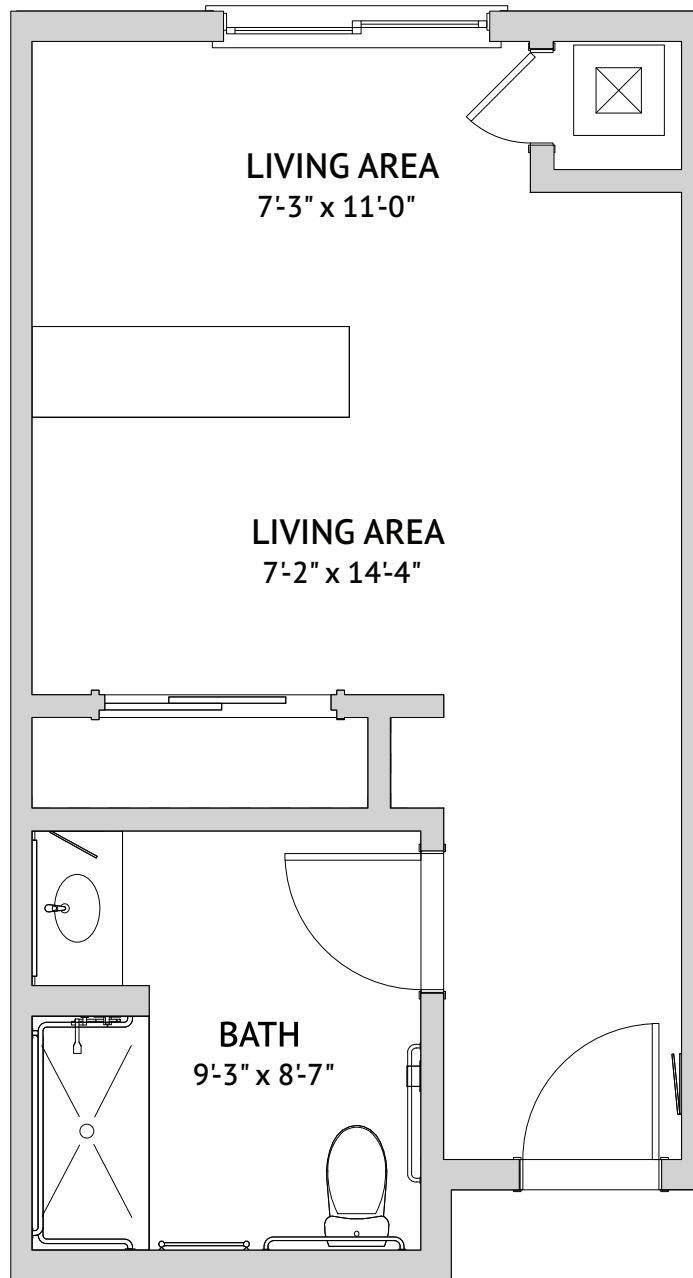

Semi-Private Suite: Iris

461 Square Feet

4000 Mission Avenue, Oceanside, CA 92057 | Tel: 760-826-2900 | haciendamission.com

Floor plans are not to scale and are shown for comparative purposes only. Actual apartment floor plans may have minor variations.

Studio Friar: Father Peyri

407 Square Feet

4000 Mission Avenue, Oceanside, CA 92057 | Tel: 760-826-2900 | haciendamission.com

Floor plans are not to scale and are shown for comparative purposes only. Actual apartment floor plans may have minor variations.

Studio Friar: Father Peyri

347 Square Feet

4000 Mission Avenue, Oceanside, CA 92057 | Tel: 760-826-2900 | haciendamission.com

Floor plans are not to scale and are shown for comparative purposes only. Actual apartment floor plans may have minor variations.

Semi-Private Suite Friar: Father Faura

407 Square Feet

4000 Mission Avenue, Oceanside, CA 92057 | Tel: 760-826-2900 | haciendamission.com

Floor plans are not to scale and are shown for comparative purposes only. Actual apartment floor plans may have minor variations.