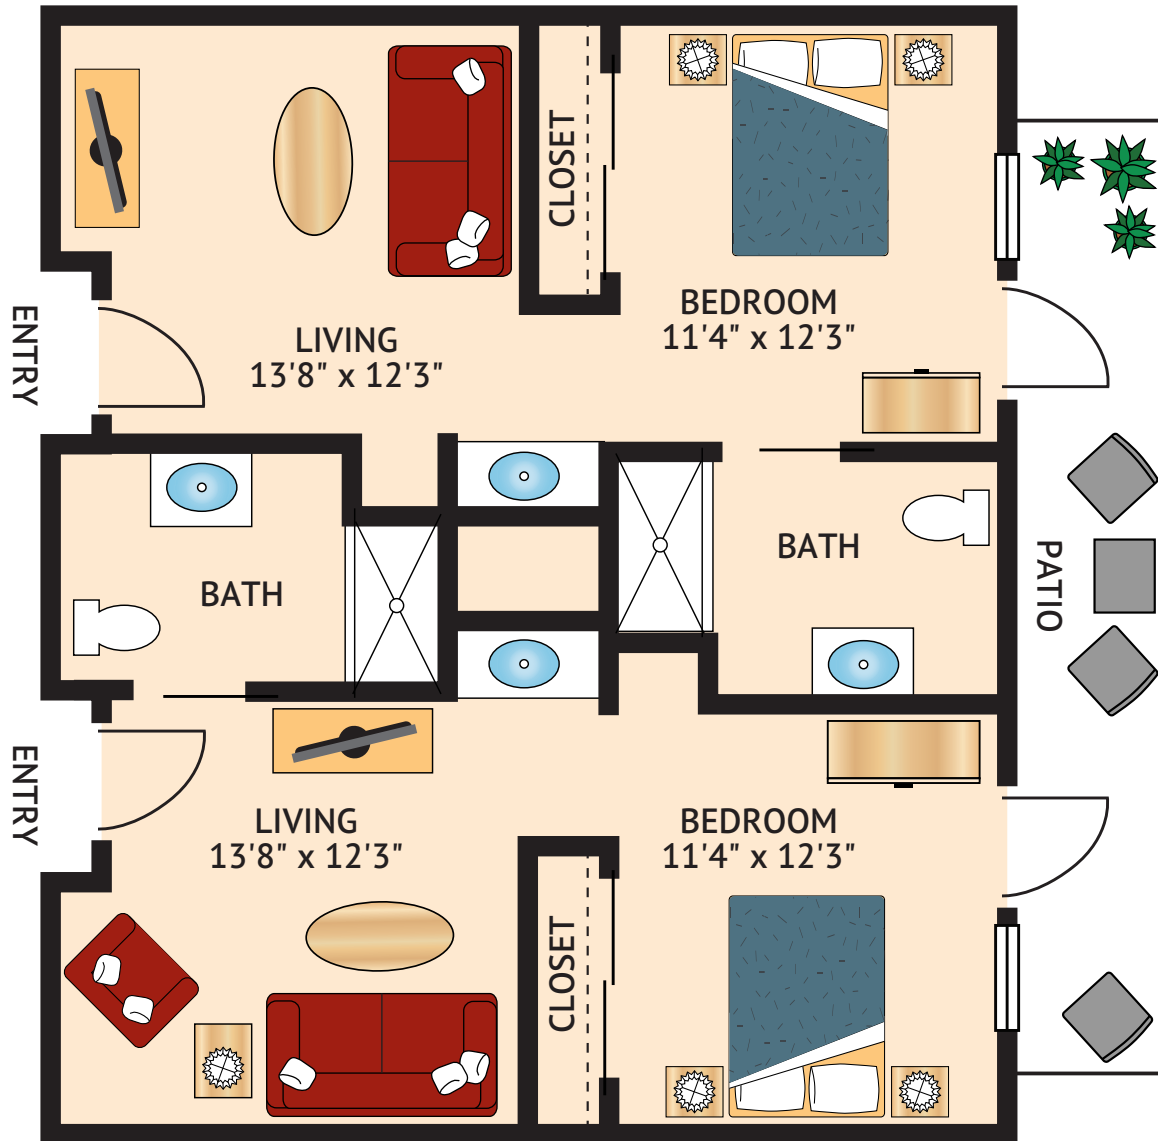

D-1 AND D-2 – STUDIO
420 Square Feet

Floor plans are not to scale and are shown for comparative purposes only.
Actual apartment floor plans may have minor variations.

C-1 – STUDIO
420 Square Feet

Floor plans are not to scale and are shown for comparative purposes only.
Actual apartment floor plans may have minor variations.

B-1 AND B-2 – ONE BEDROOM ONE BATH
 430 Square Feet

Floor plans are not to scale and are shown for comparative purposes only.
 Actual apartment floor plans may have minor variations.

A-1 – TWO BEDROOM ONE BATH
755 Square Feet

Floor plans are not to scale and are shown for comparative purposes only.
Actual apartment floor plans may have minor variations.