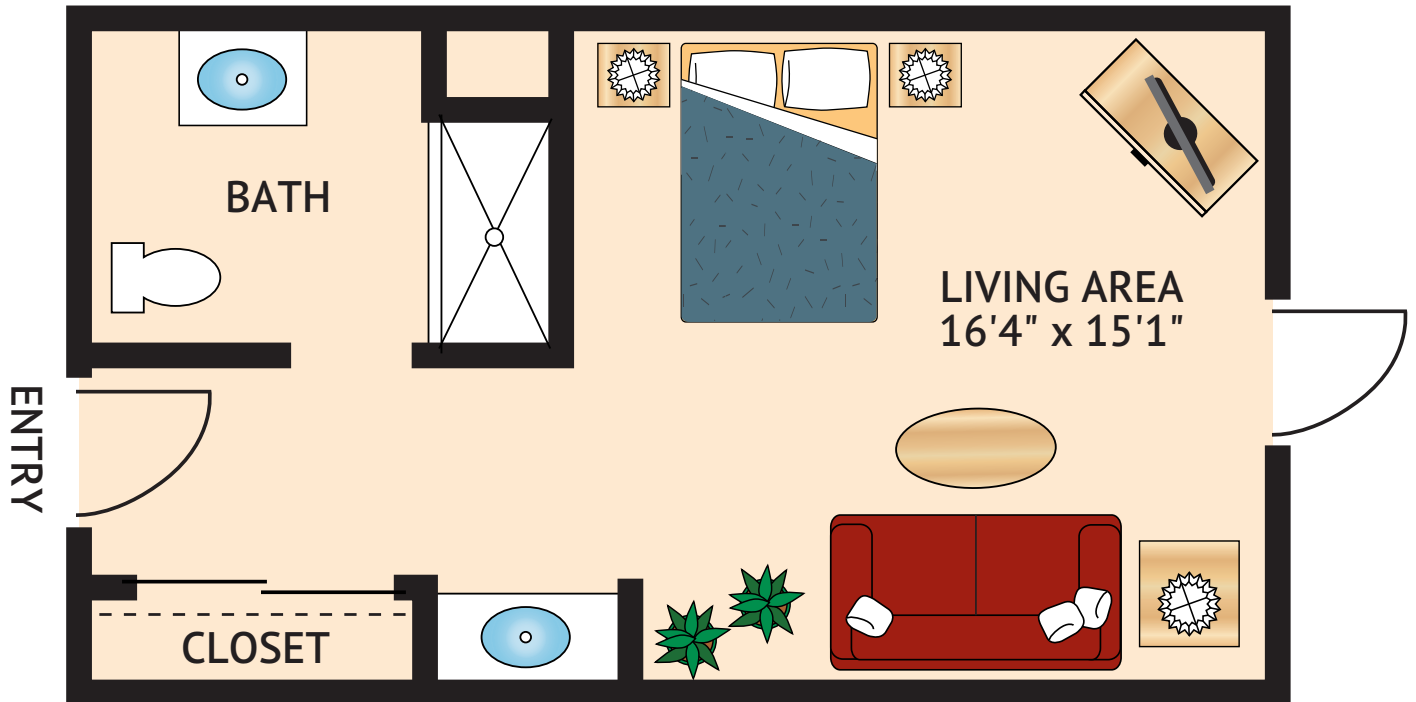

D-1 AND D-2 – STUDIO
420 Square Feet

Floor plans are not to scale and are shown for comparative purposes only.
Actual apartment floor plans may have minor variations.

C-1 – STUDIO
420 Square Feet

Floor plans are not to scale and are shown for comparative purposes only.
Actual apartment floor plans may have minor variations.

B-1 AND B-2 – ONE BEDROOM ONE BATH
 430 Square Feet

Floor plans are not to scale and are shown for comparative purposes only.
 Actual apartment floor plans may have minor variations.

A-1 – TWO BEDROOM ONE BATH
755 Square Feet

Floor plans are not to scale and are shown for comparative purposes only.
Actual apartment floor plans may have minor variations.