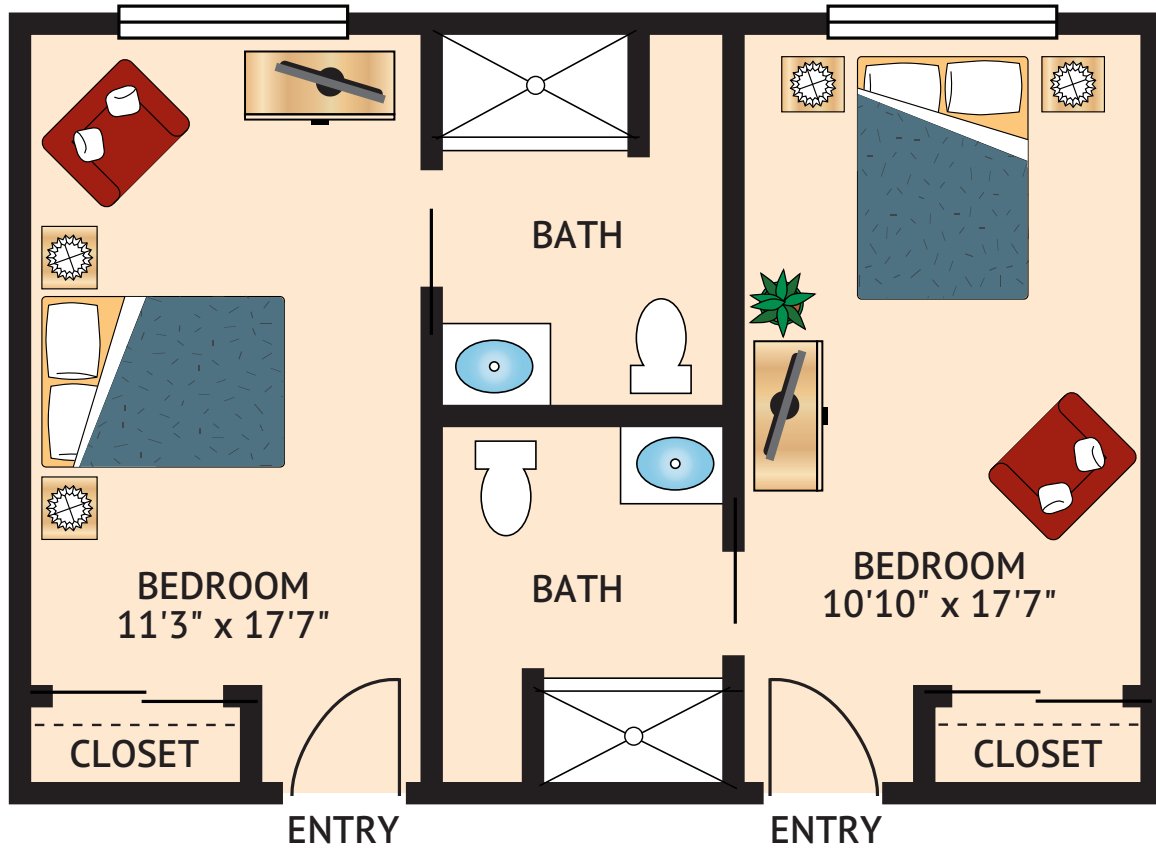

D-1 AND D-2 – STUDIO
420 Square Feet

Floor plans are not to scale and are shown for comparative purposes only.
Actual apartment floor plans may have minor variations.

C-1 – STUDIO
420 Square Feet

Floor plans are not to scale and are shown for comparative purposes only.
Actual apartment floor plans may have minor variations.

B-1 AND B-2 – ONE BEDROOM ONE BATH
 430 Square Feet

Floor plans are not to scale and are shown for comparative purposes only.
 Actual apartment floor plans may have minor variations.

A-1 – TWO BEDROOM ONE BATH
755 Square Feet

Floor plans are not to scale and are shown for comparative purposes only.
Actual apartment floor plans may have minor variations.