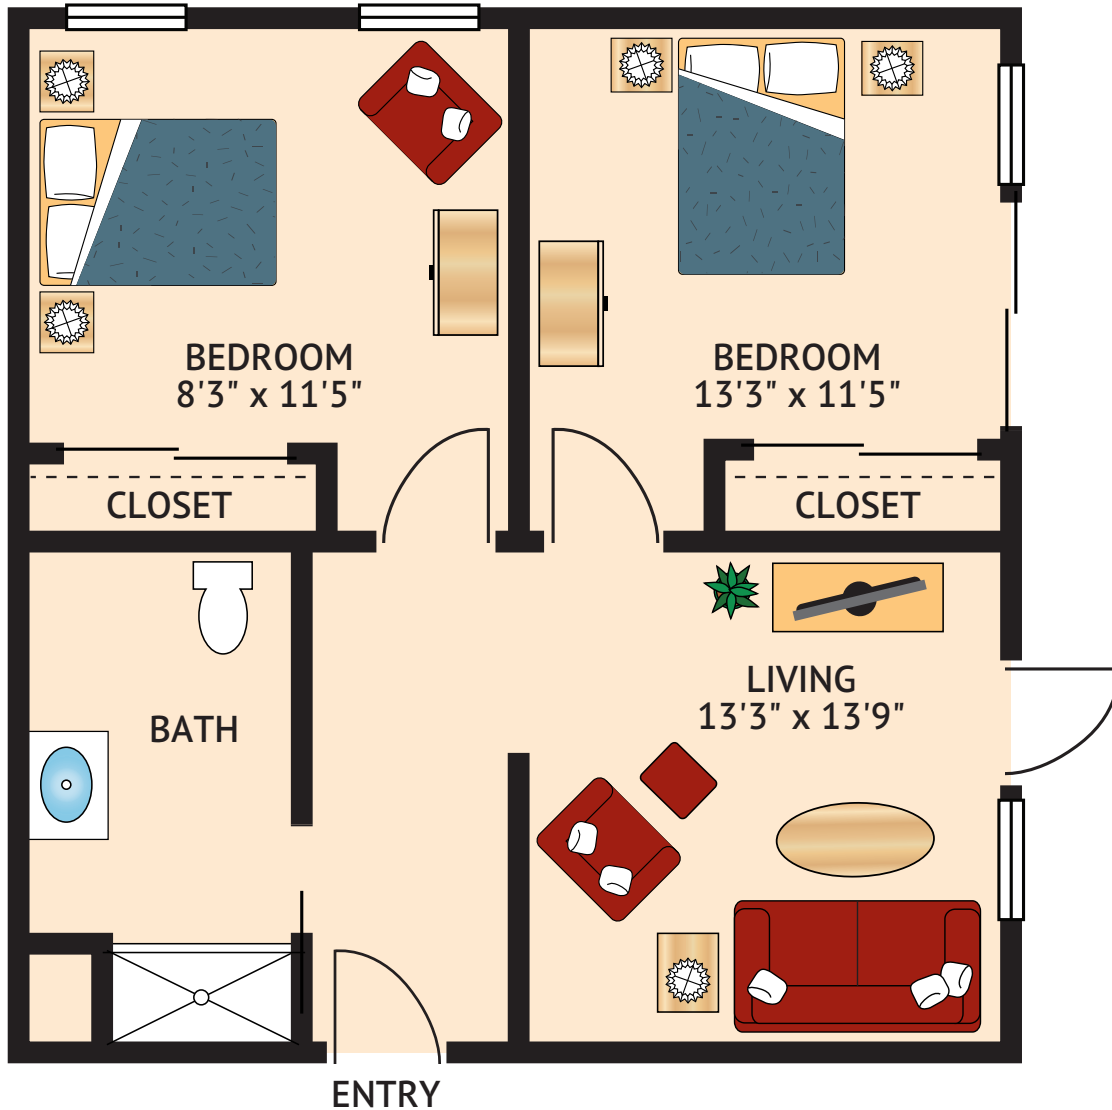

D-1 AND D-2 – STUDIO
420 Square Feet

Floor plans are not to scale and are shown for comparative purposes only.
Actual apartment floor plans may have minor variations.

C-1 – STUDIO
420 Square Feet

Floor plans are not to scale and are shown for comparative purposes only.
Actual apartment floor plans may have minor variations.

B-1 AND B-2 – ONE BEDROOM ONE BATH
 430 Square Feet

Floor plans are not to scale and are shown for comparative purposes only.
 Actual apartment floor plans may have minor variations.

A-1 – TWO BEDROOM ONE BATH
755 Square Feet

Floor plans are not to scale and are shown for comparative purposes only.
Actual apartment floor plans may have minor variations.