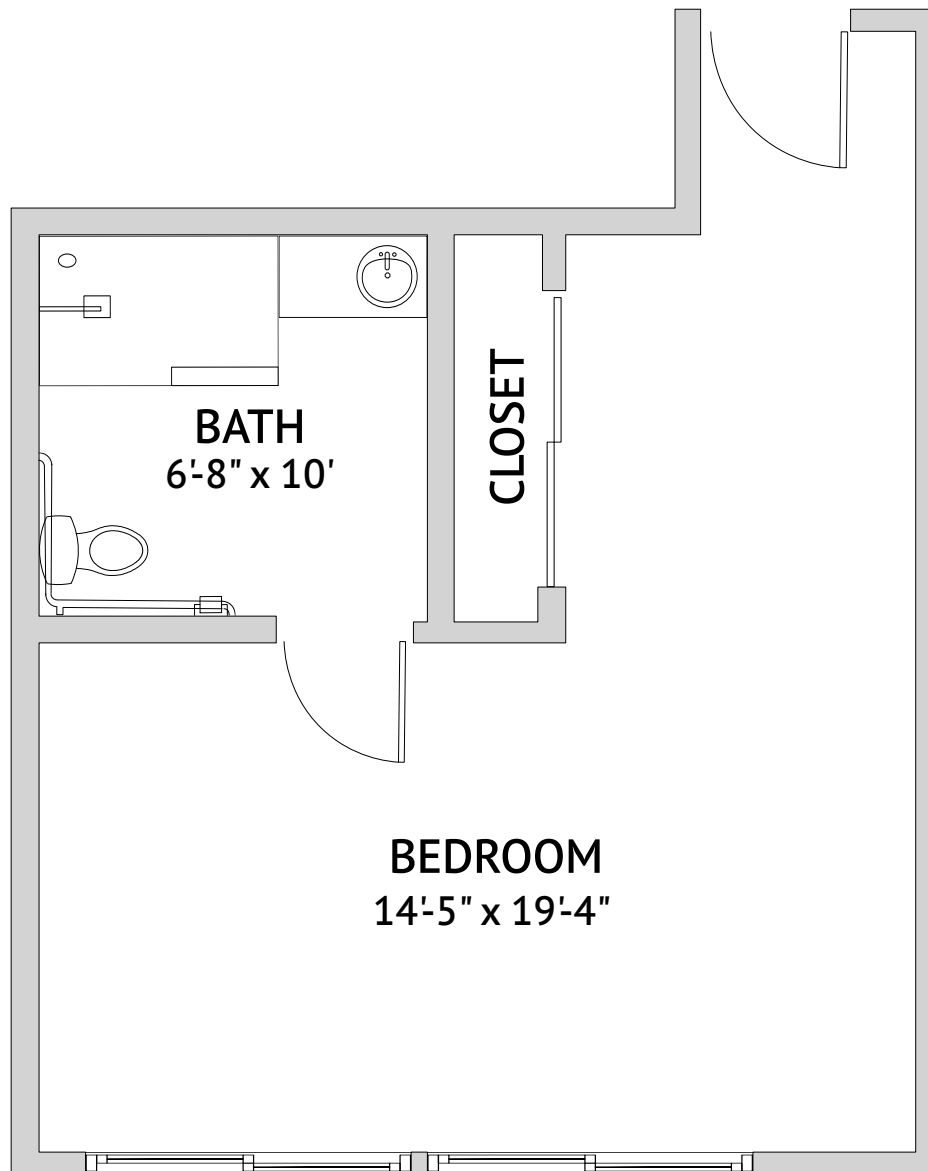

SAPPHIRE - STUDIO
438 Square Feet

Floor plans are not to scale and are shown for comparative purposes only.
Actual apartment floor plans may have minor variations.